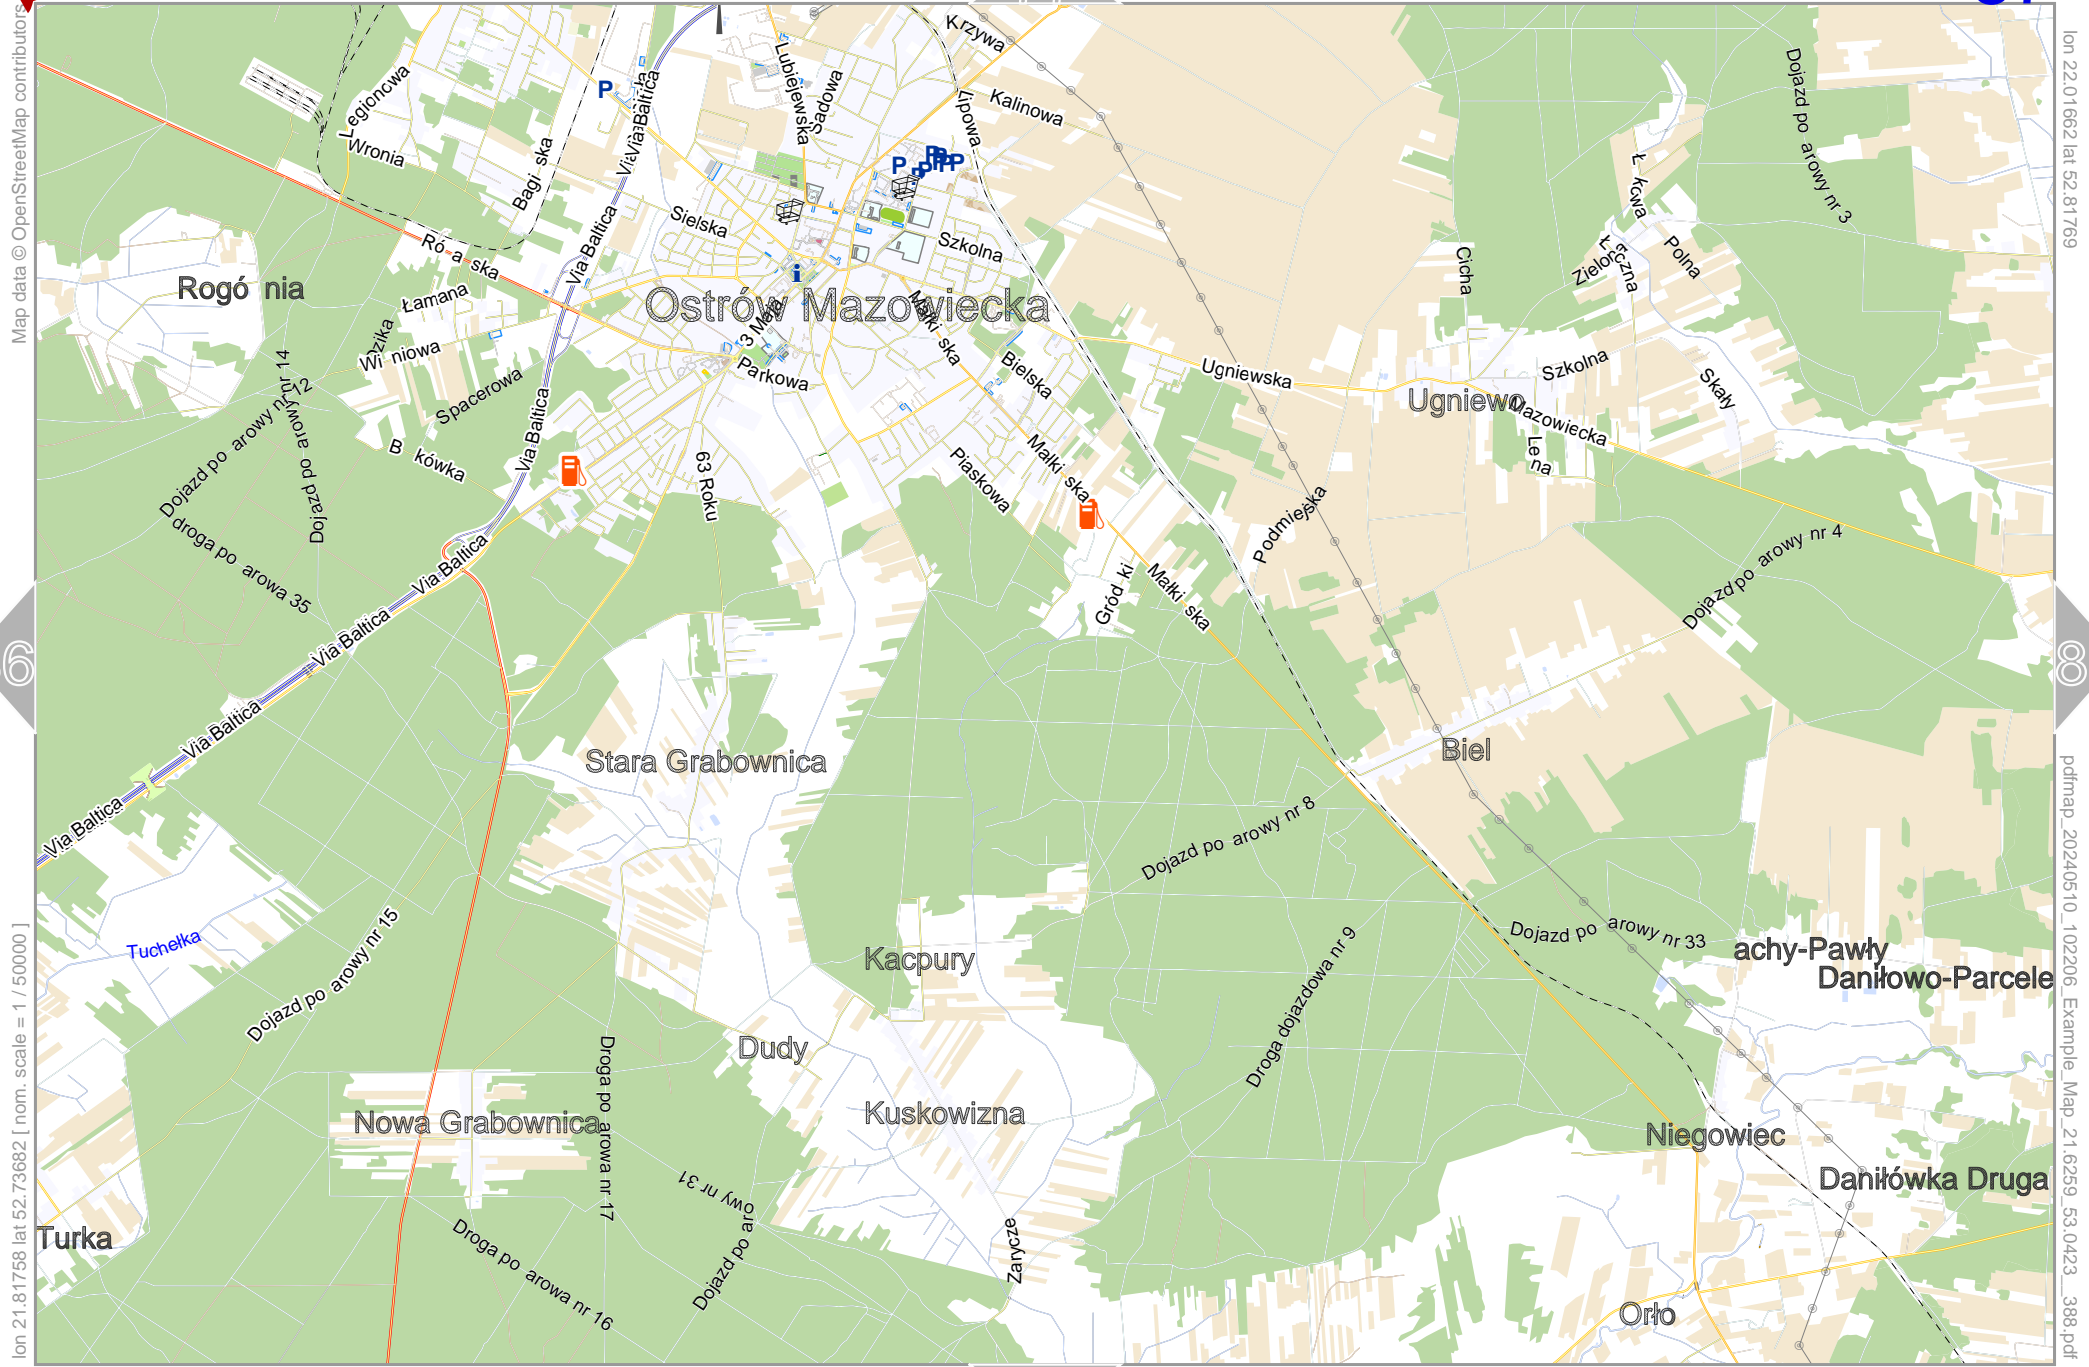

Map data © OpenStreetMap contributors

lon 22.016621 lat 52.81769

pdfmap_20240510_102206_Example_Map_21.6259_53.0423_388.pdf

lon 21.81758 lat 52.73682 [nom. scale = 1 / 50000]

0 1000 m 5000 m