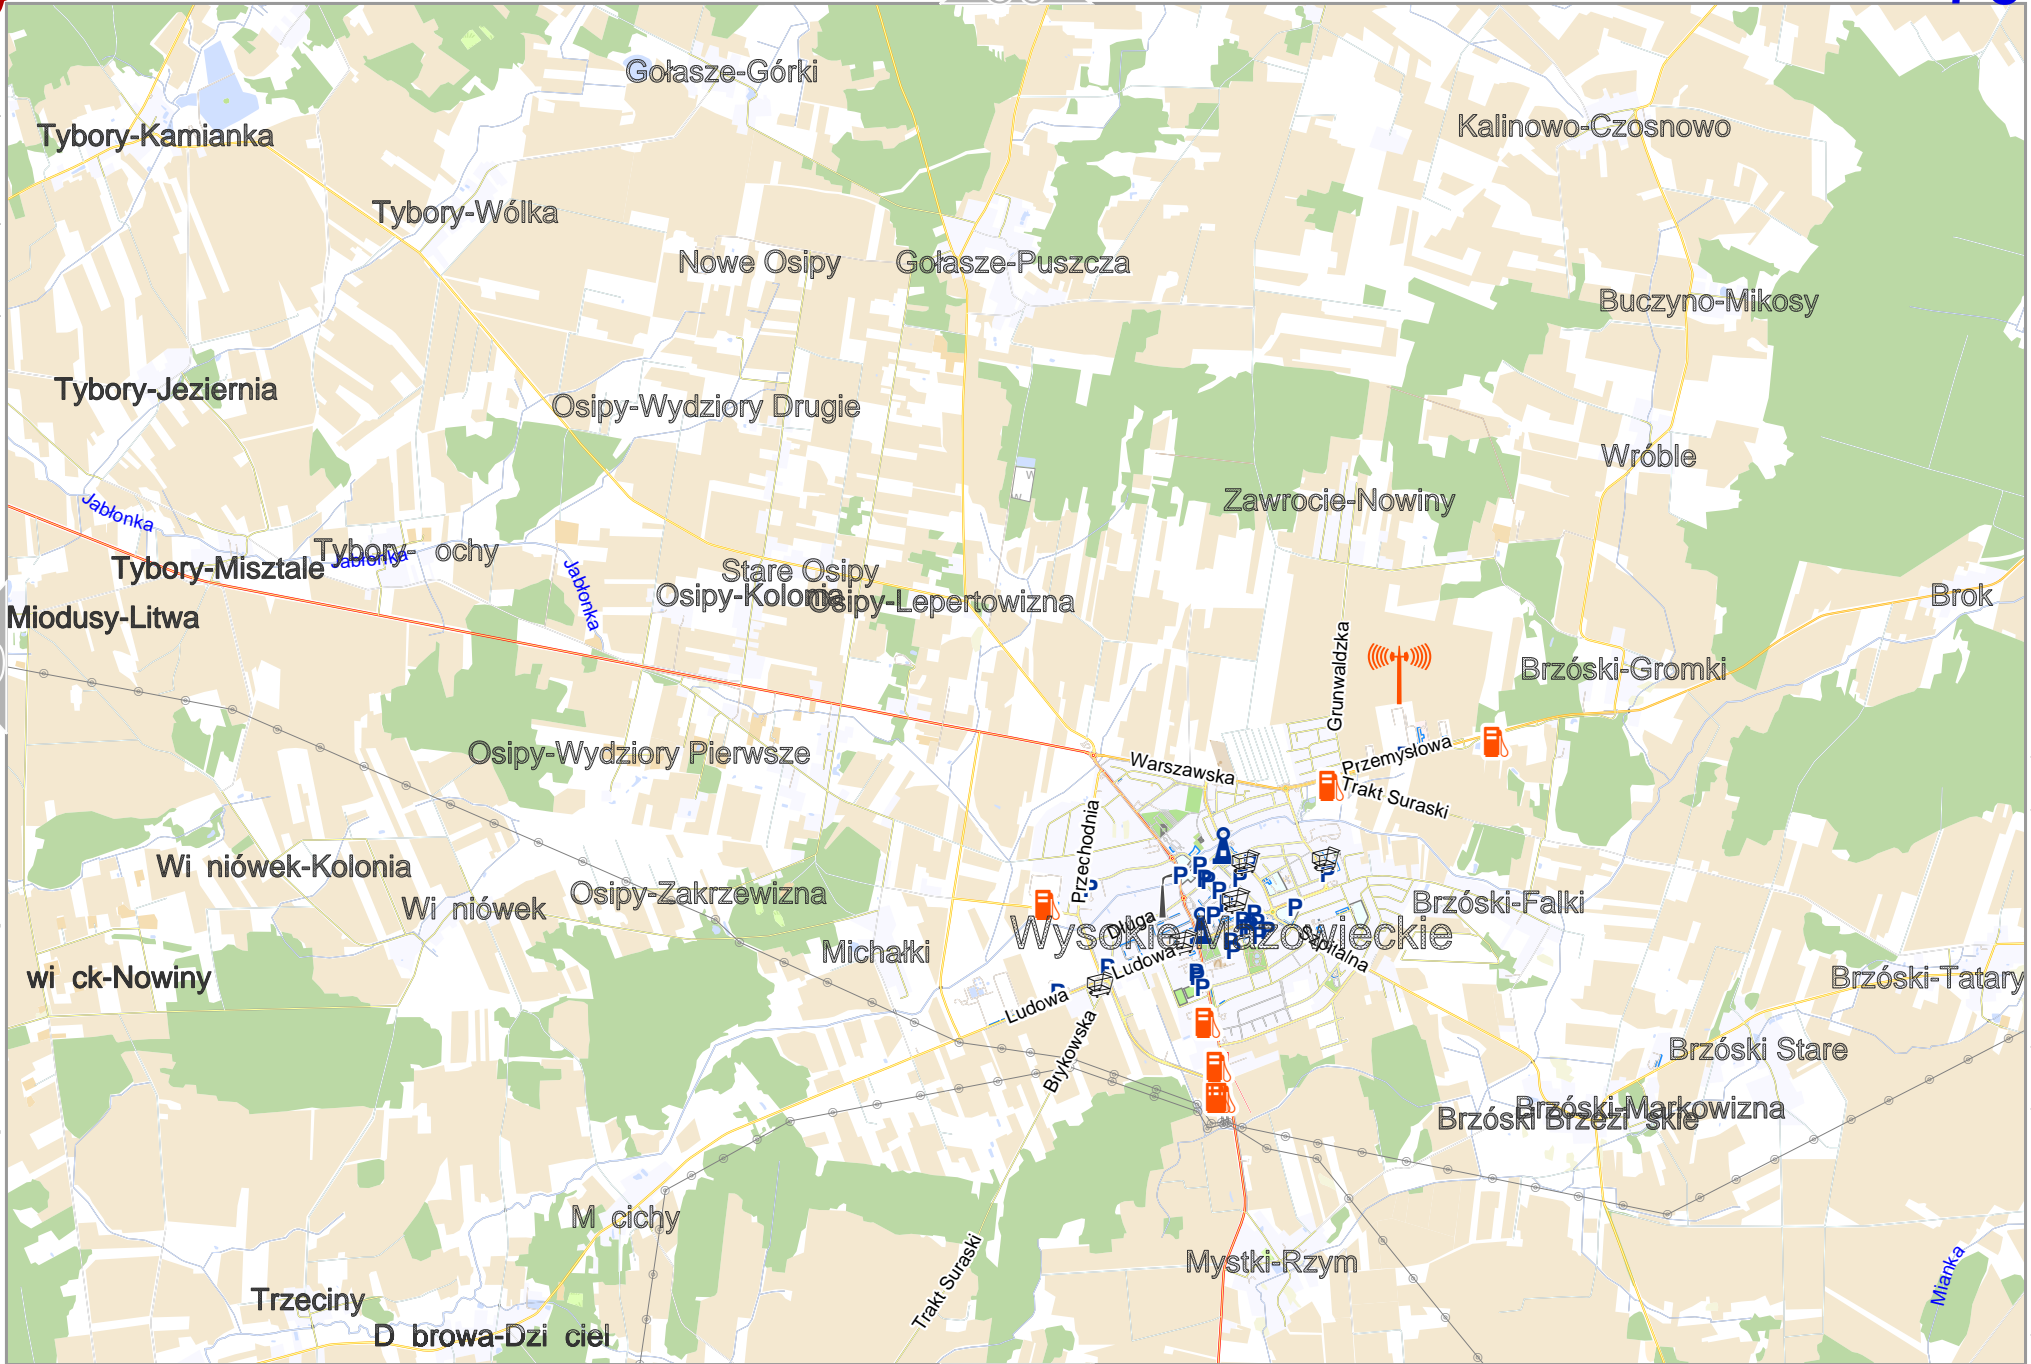

0 1000 m 5000 m

79

Map data © OpenStreetMap contributors

lon 22.59138 lat 52.97045

pdfmap_20240510_102206_Example_Map_21.6259_53.0423_388.pdf

60

80

lon 22.39234 lat 52.88958 [nom. scale = 1 / 50000]