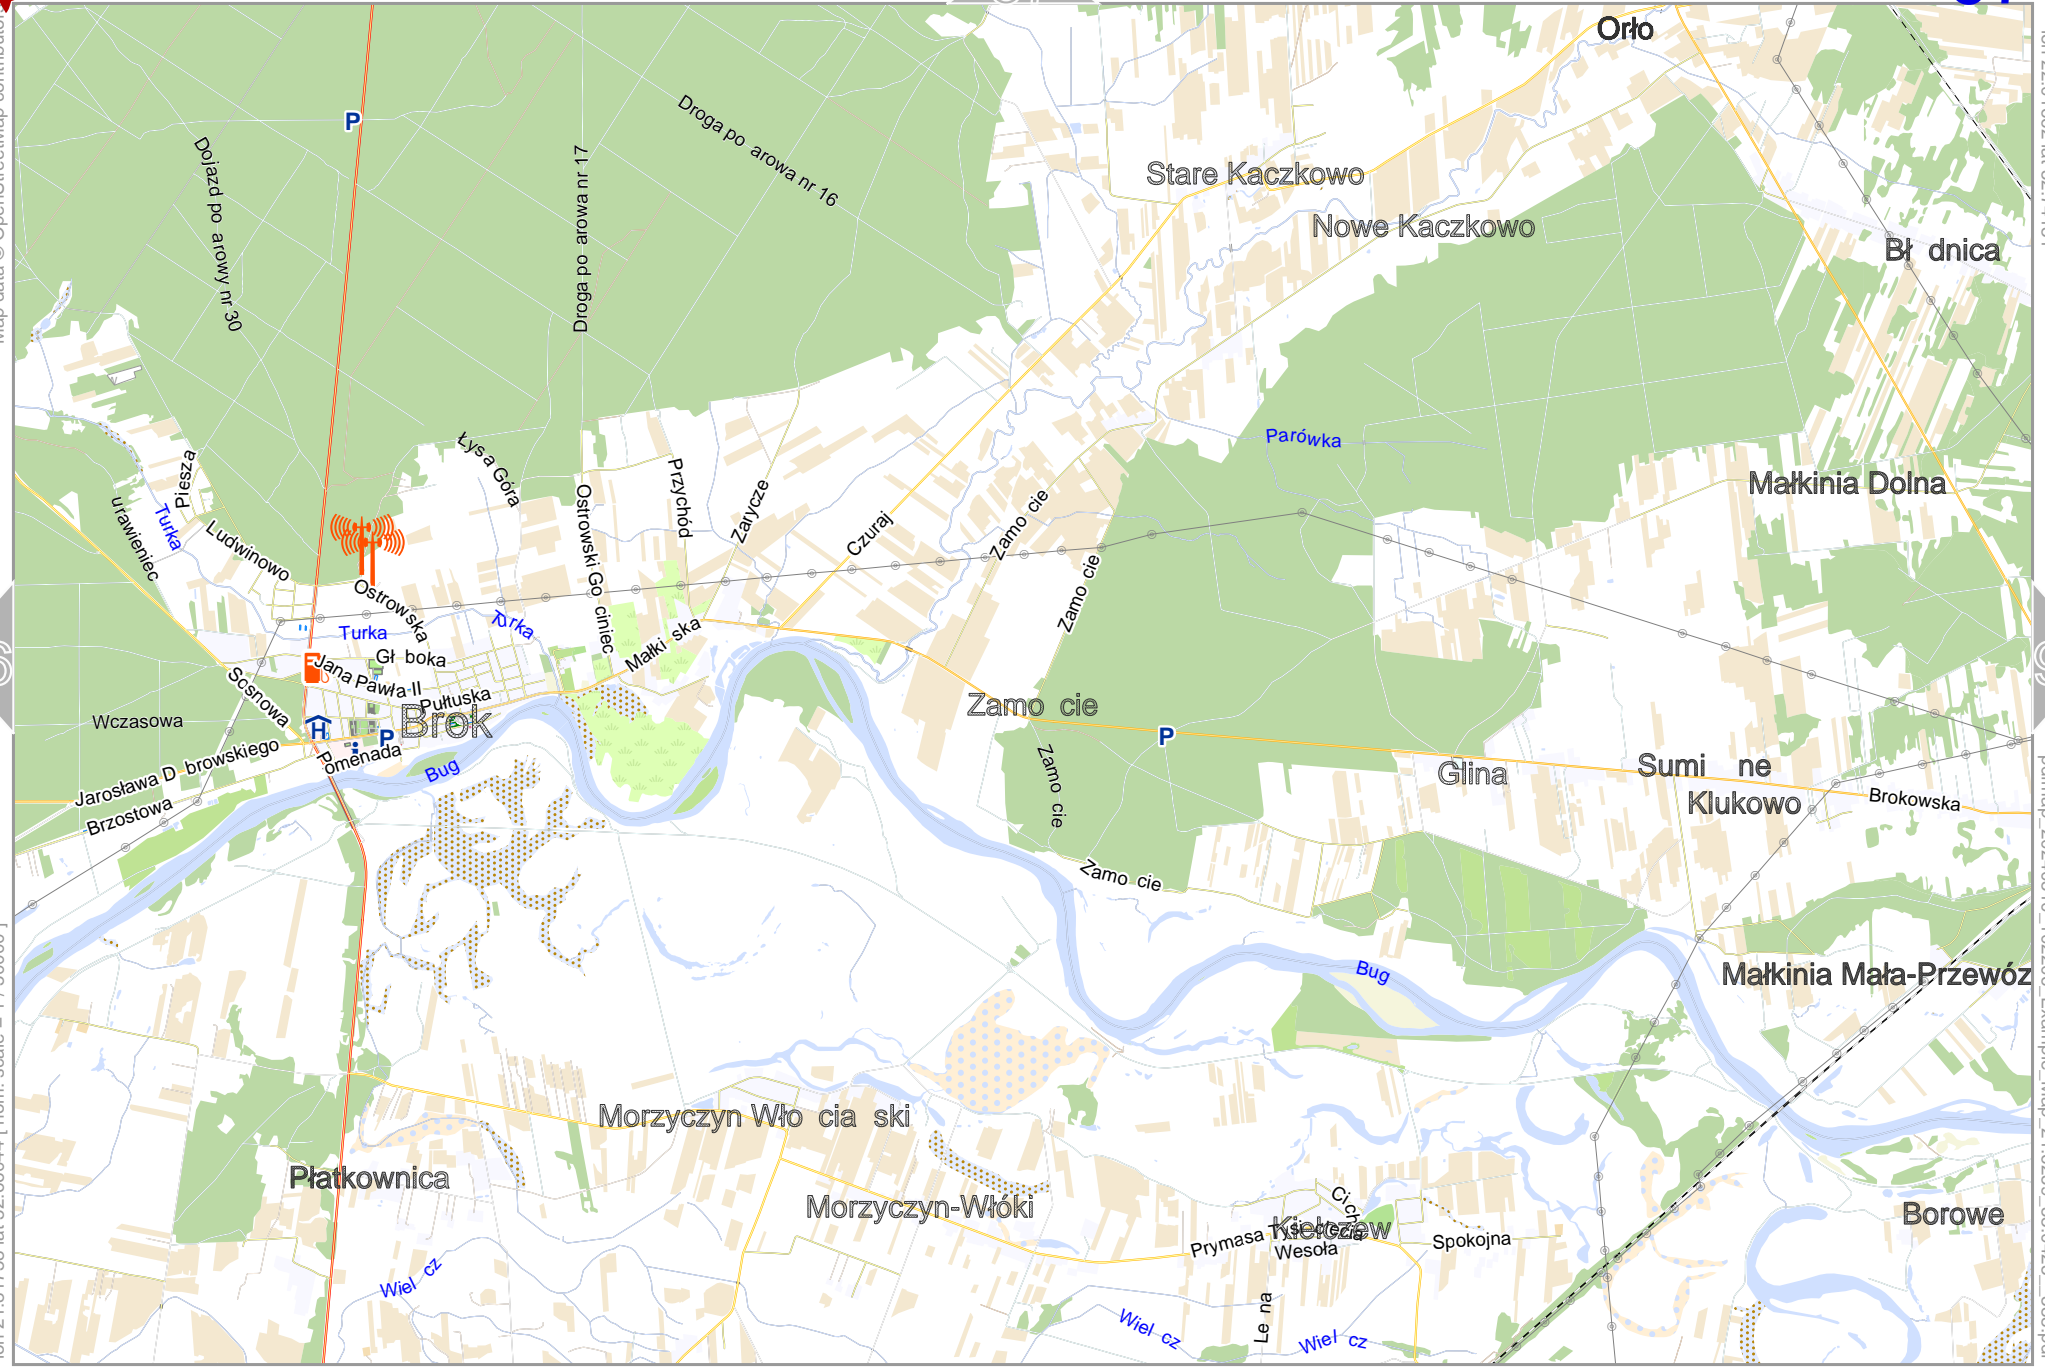

Map data © OpenStreetMap contributors

lon 21.81758 lat 52.66044 [nom. scale = 1 / 50000]

87

lon 22.01662 lat 52.74131

pdfmap_20240510_102206_Example_Map_21.6259_53.0423_388.pdf

0 1000 m 5000 m