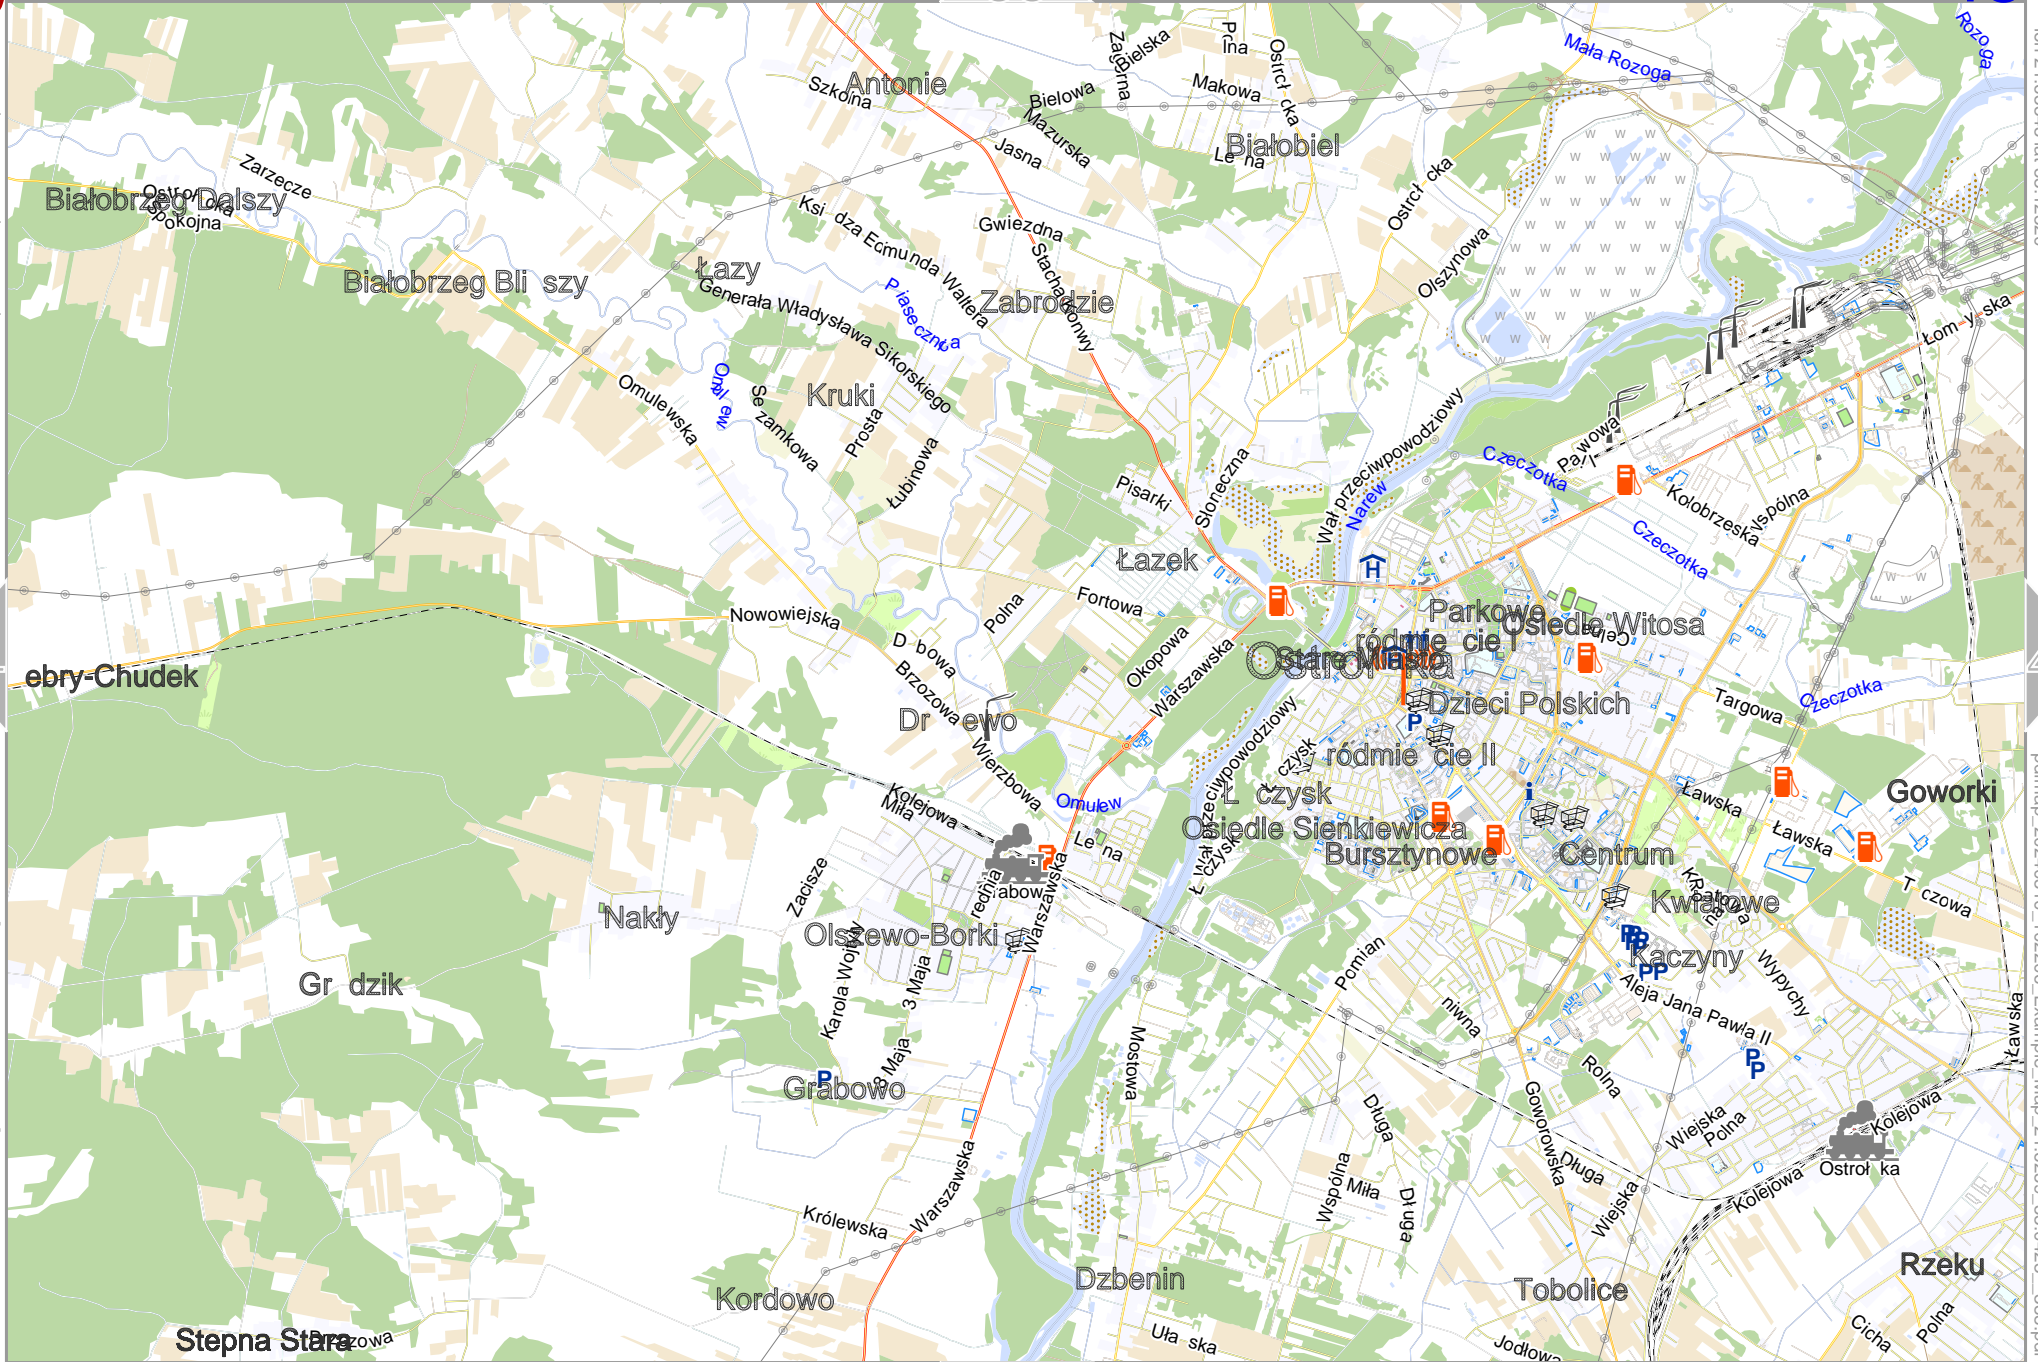

lon 21.24282 lat 53.04233 [nom. scale = 1 / 50000]

pdfmap_20240510_102206_Example_Map_21.6259_53.0423_388.pdf

0 1000 m 5000 m

Map data © OpenStreetMap contributors

lon 21.63345 lat 53.12320

lon 21.43441 lat 53.04233 [nom. scale = 1 / 50000]