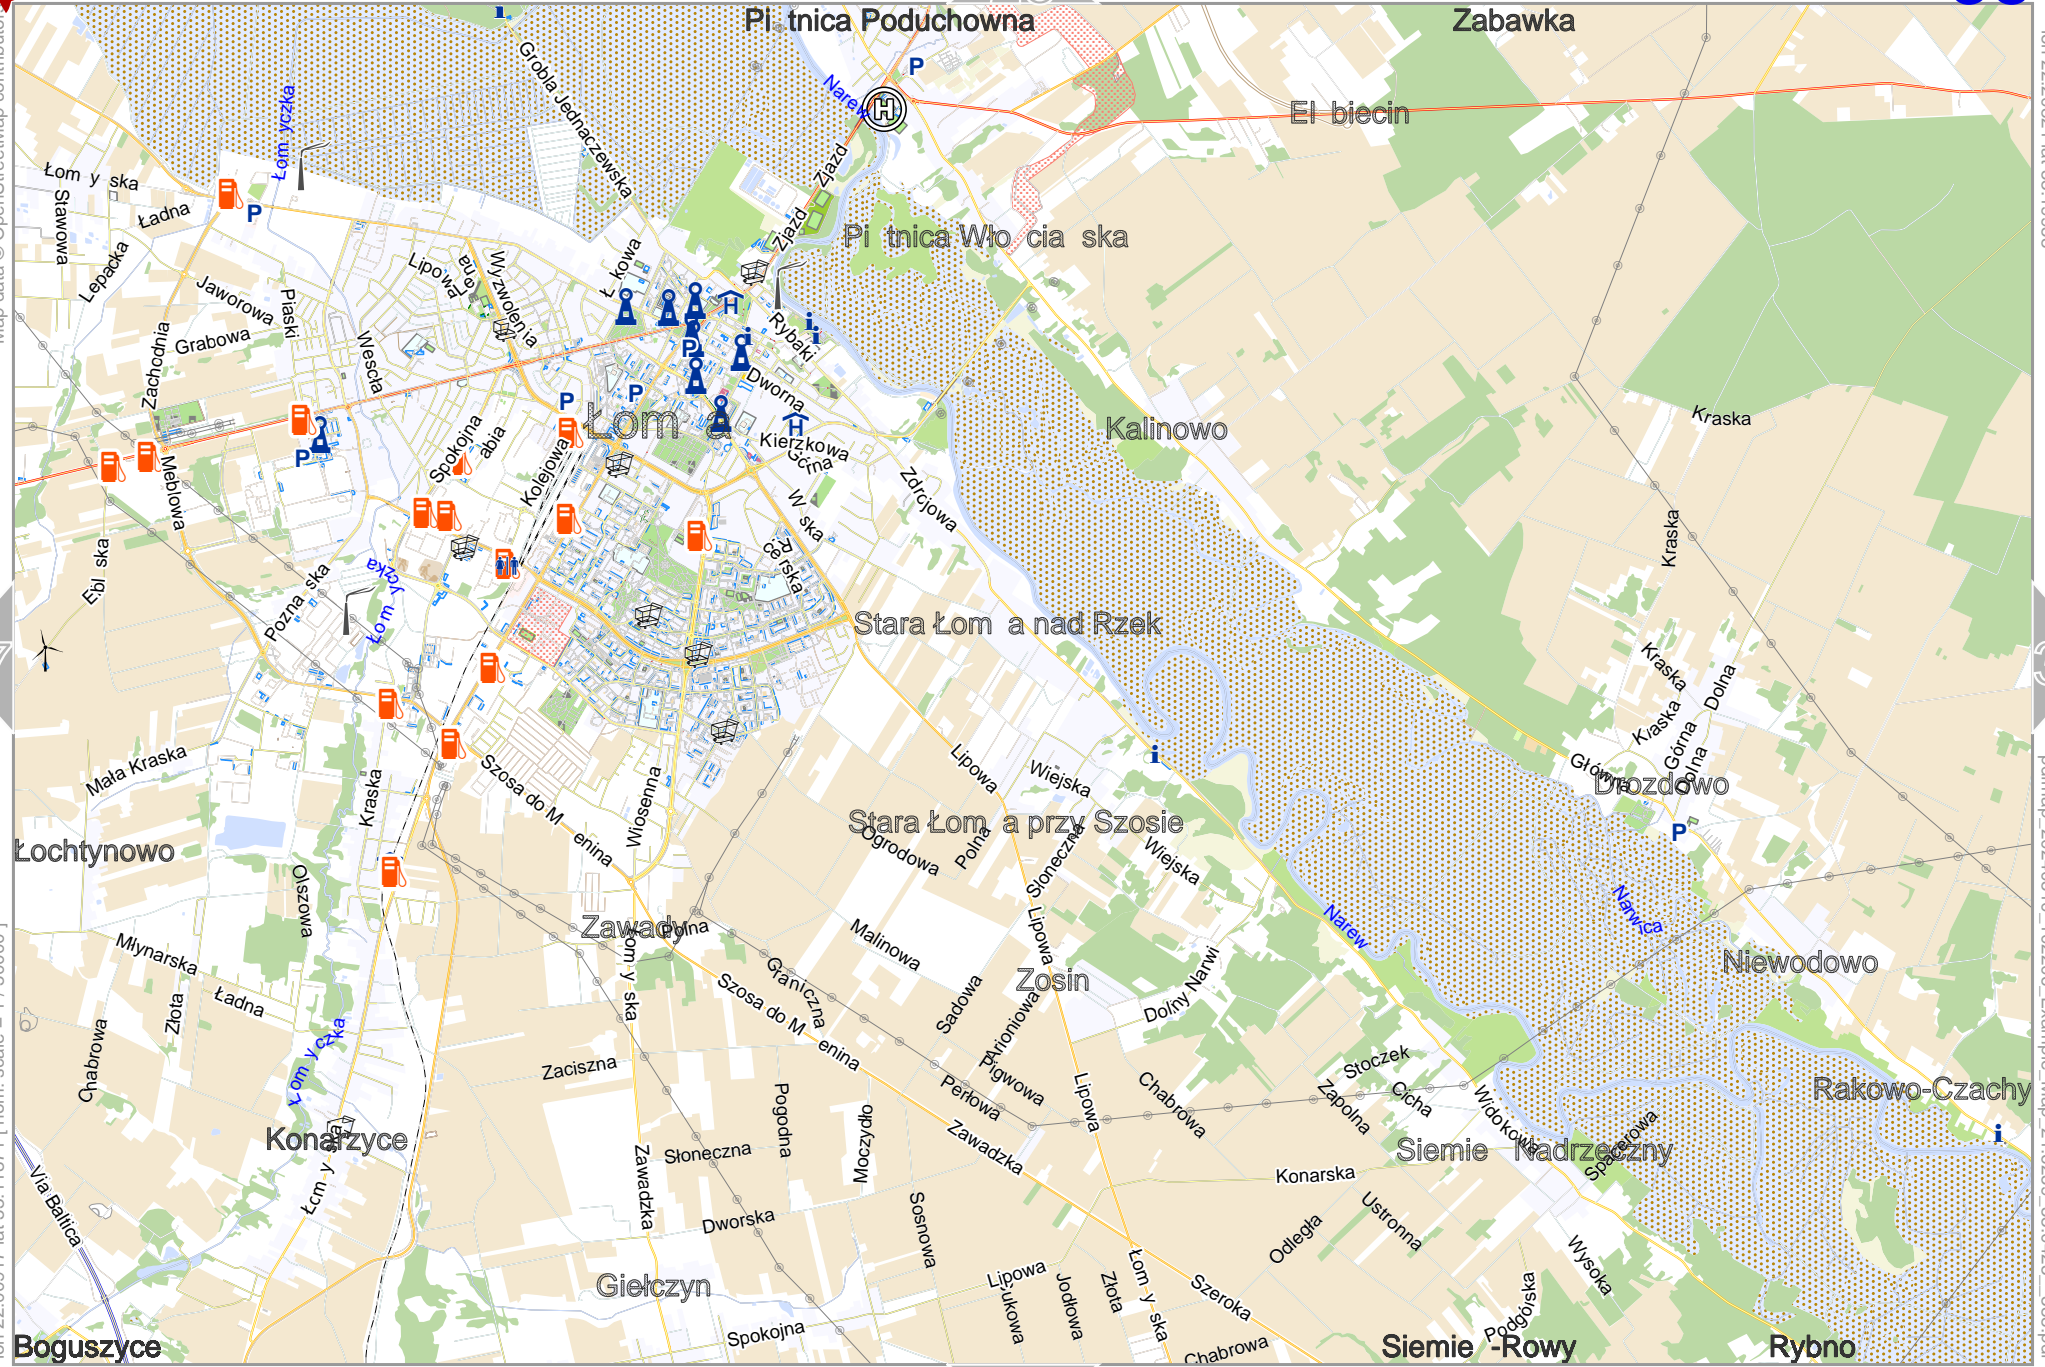

pdfmap_20240510_102206_Example_Map_21.6259_53.0423_388.pdf

46

Map data © OpenStreetMap contributors

lon 22.01662 lat 53.19958

pdfmap_20240510_102206_Example_Map_21.6259_53.0423_388.pdf

lon 21.81758 lat 53.11871 [nom. scale = 1 / 50000]

0 1000 m 5000 m

Map data © OpenStreetMap contributors

lon 22.20821 lat 53.19958

37

39

lon 22.00917 lat 53.11871 [nom. scale = 1 / 50000]

pdfmap_20240510_102206_Example_Map_21.6259_53.0423_388.pdf

0 1000 m 5000 m