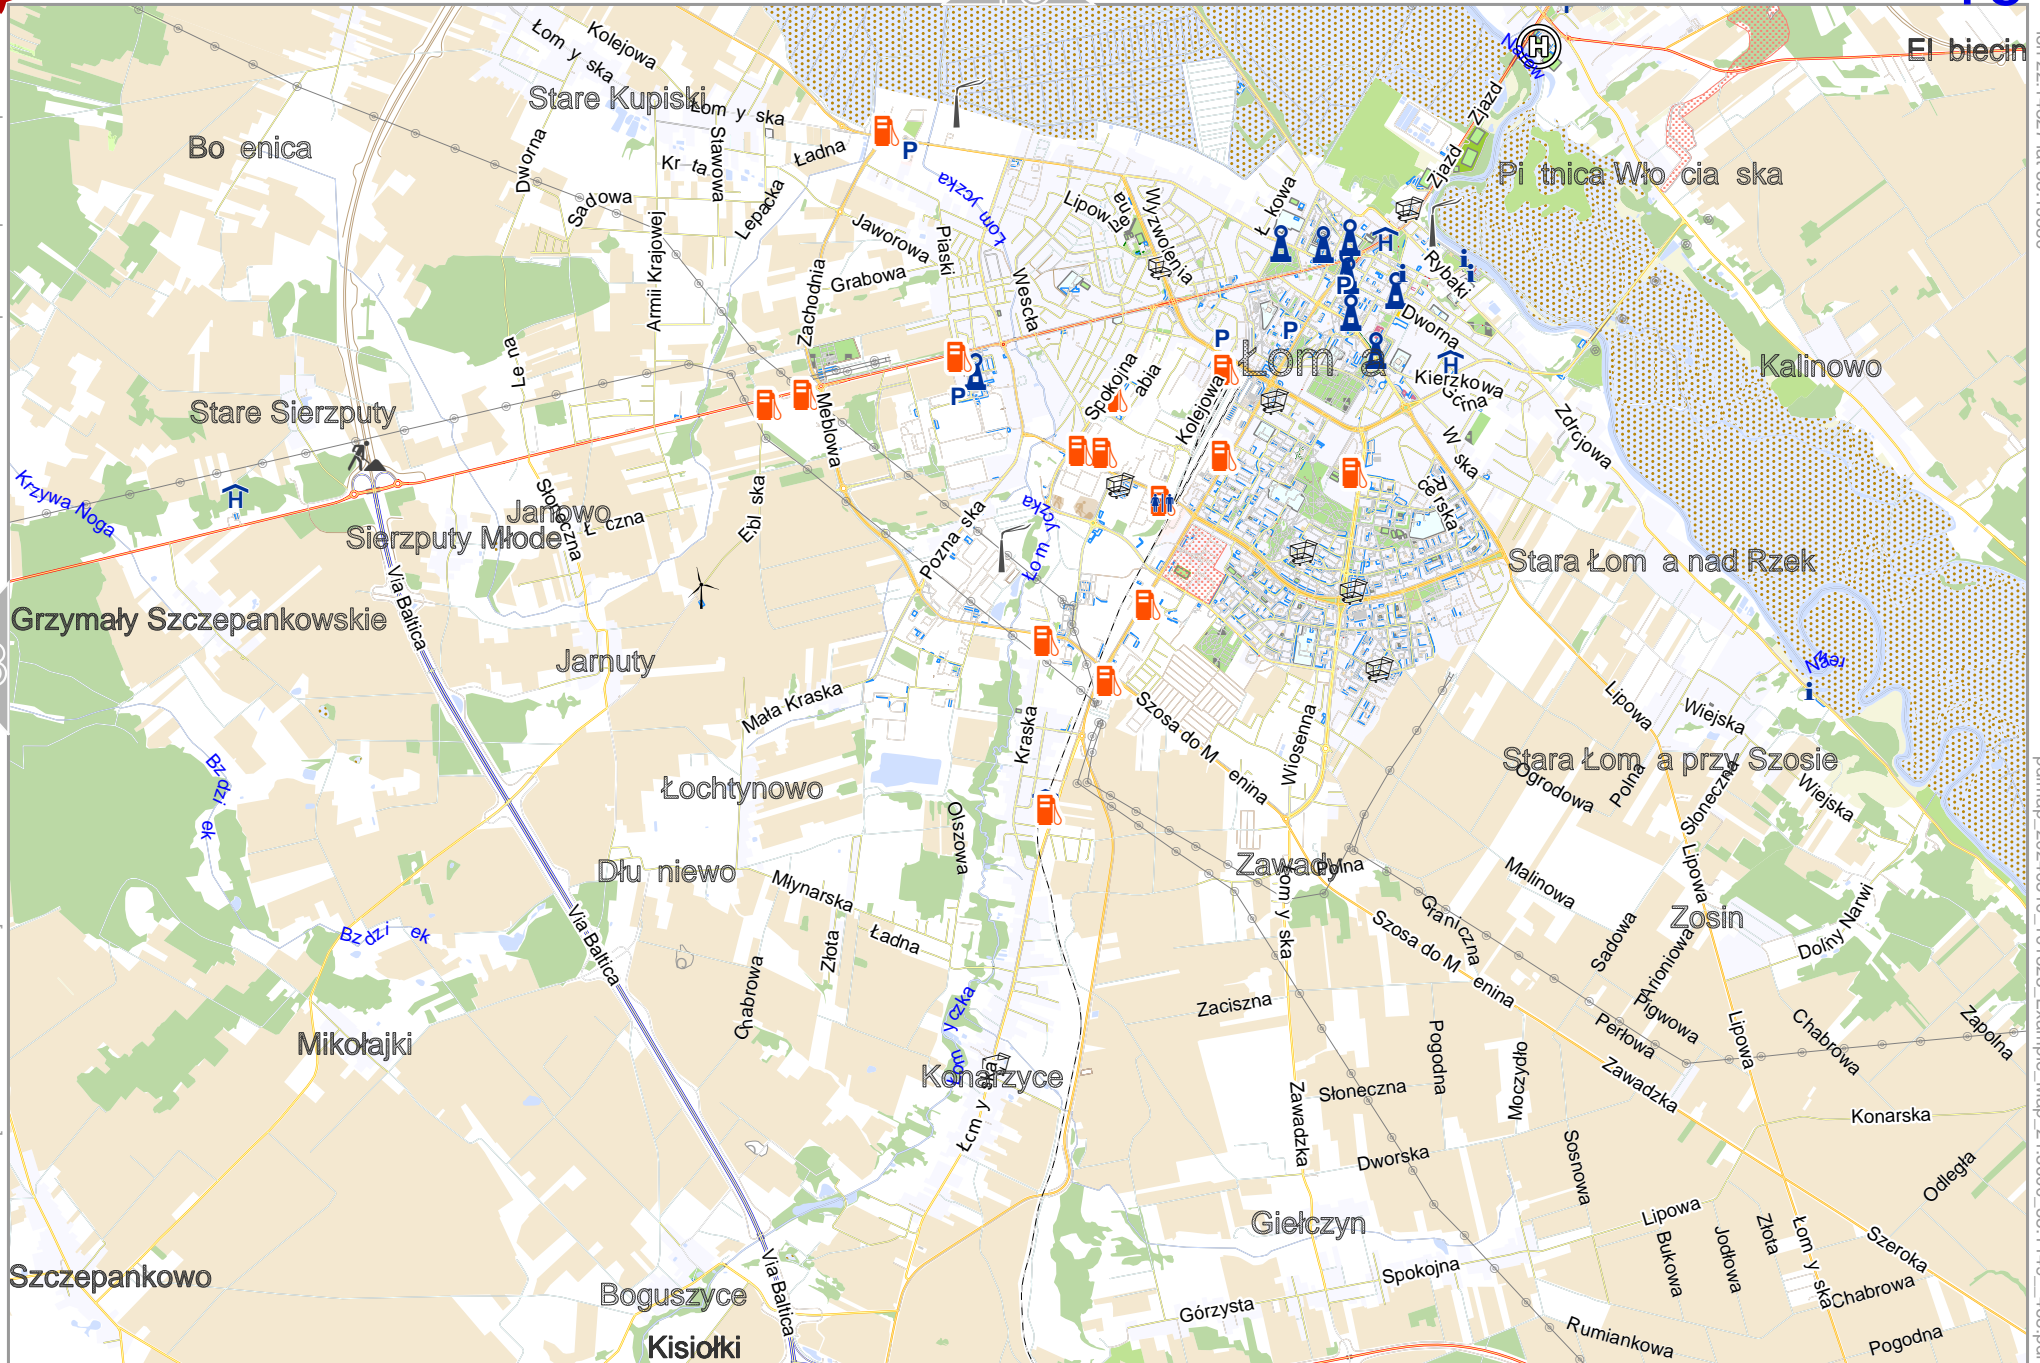

0 1000 m 5000 m

Map data © OpenStreetMap contributors

lon 21.56007 lat 53.11493 [ nom. scale = 1 / 50000 ]

lon 21.75945 lat 53.19580

pdfmap\_20240510\_101823\_Example\_Map\_21.5600\_53.1149\_468.pdf

0 1000 m 5000 m

Map data © OpenStreetMap contributors

lon 21.75198 lat 53.11493 [ nom. scale = 1 / 50000 ]

lon 21.95136 lat 53.19580

pdfmap\_20240510\_101823\_Example\_Map\_21.5600\_53.1149\_468.pdf

0 1000 m 5000 m

Map data © OpenStreetMap contributors

lon 21.94389 lat 53.11493 [ nom. scale = 1 / 50000 ]

0 1000 m 5000 m

lon 22.14327 lat 53.19580

pdfmap\_20240510\_101823\_Example\_Map\_21.5600\_53.1149\_468.pdf

Map data © OpenStreetMap contributors

lon 20.98435 lat 53.03855 [ nom. scale = 1 / 50000 ]

lon 21.18372 lat 53.11942

pdfmap\_20240510\_101823\_Example\_Map\_21.5600\_53.1149\_468.pdf

14

21

26

0 1000 m 5000 m

Map data © OpenStreetMap contributors

lon 21.37563 lat 53.11942