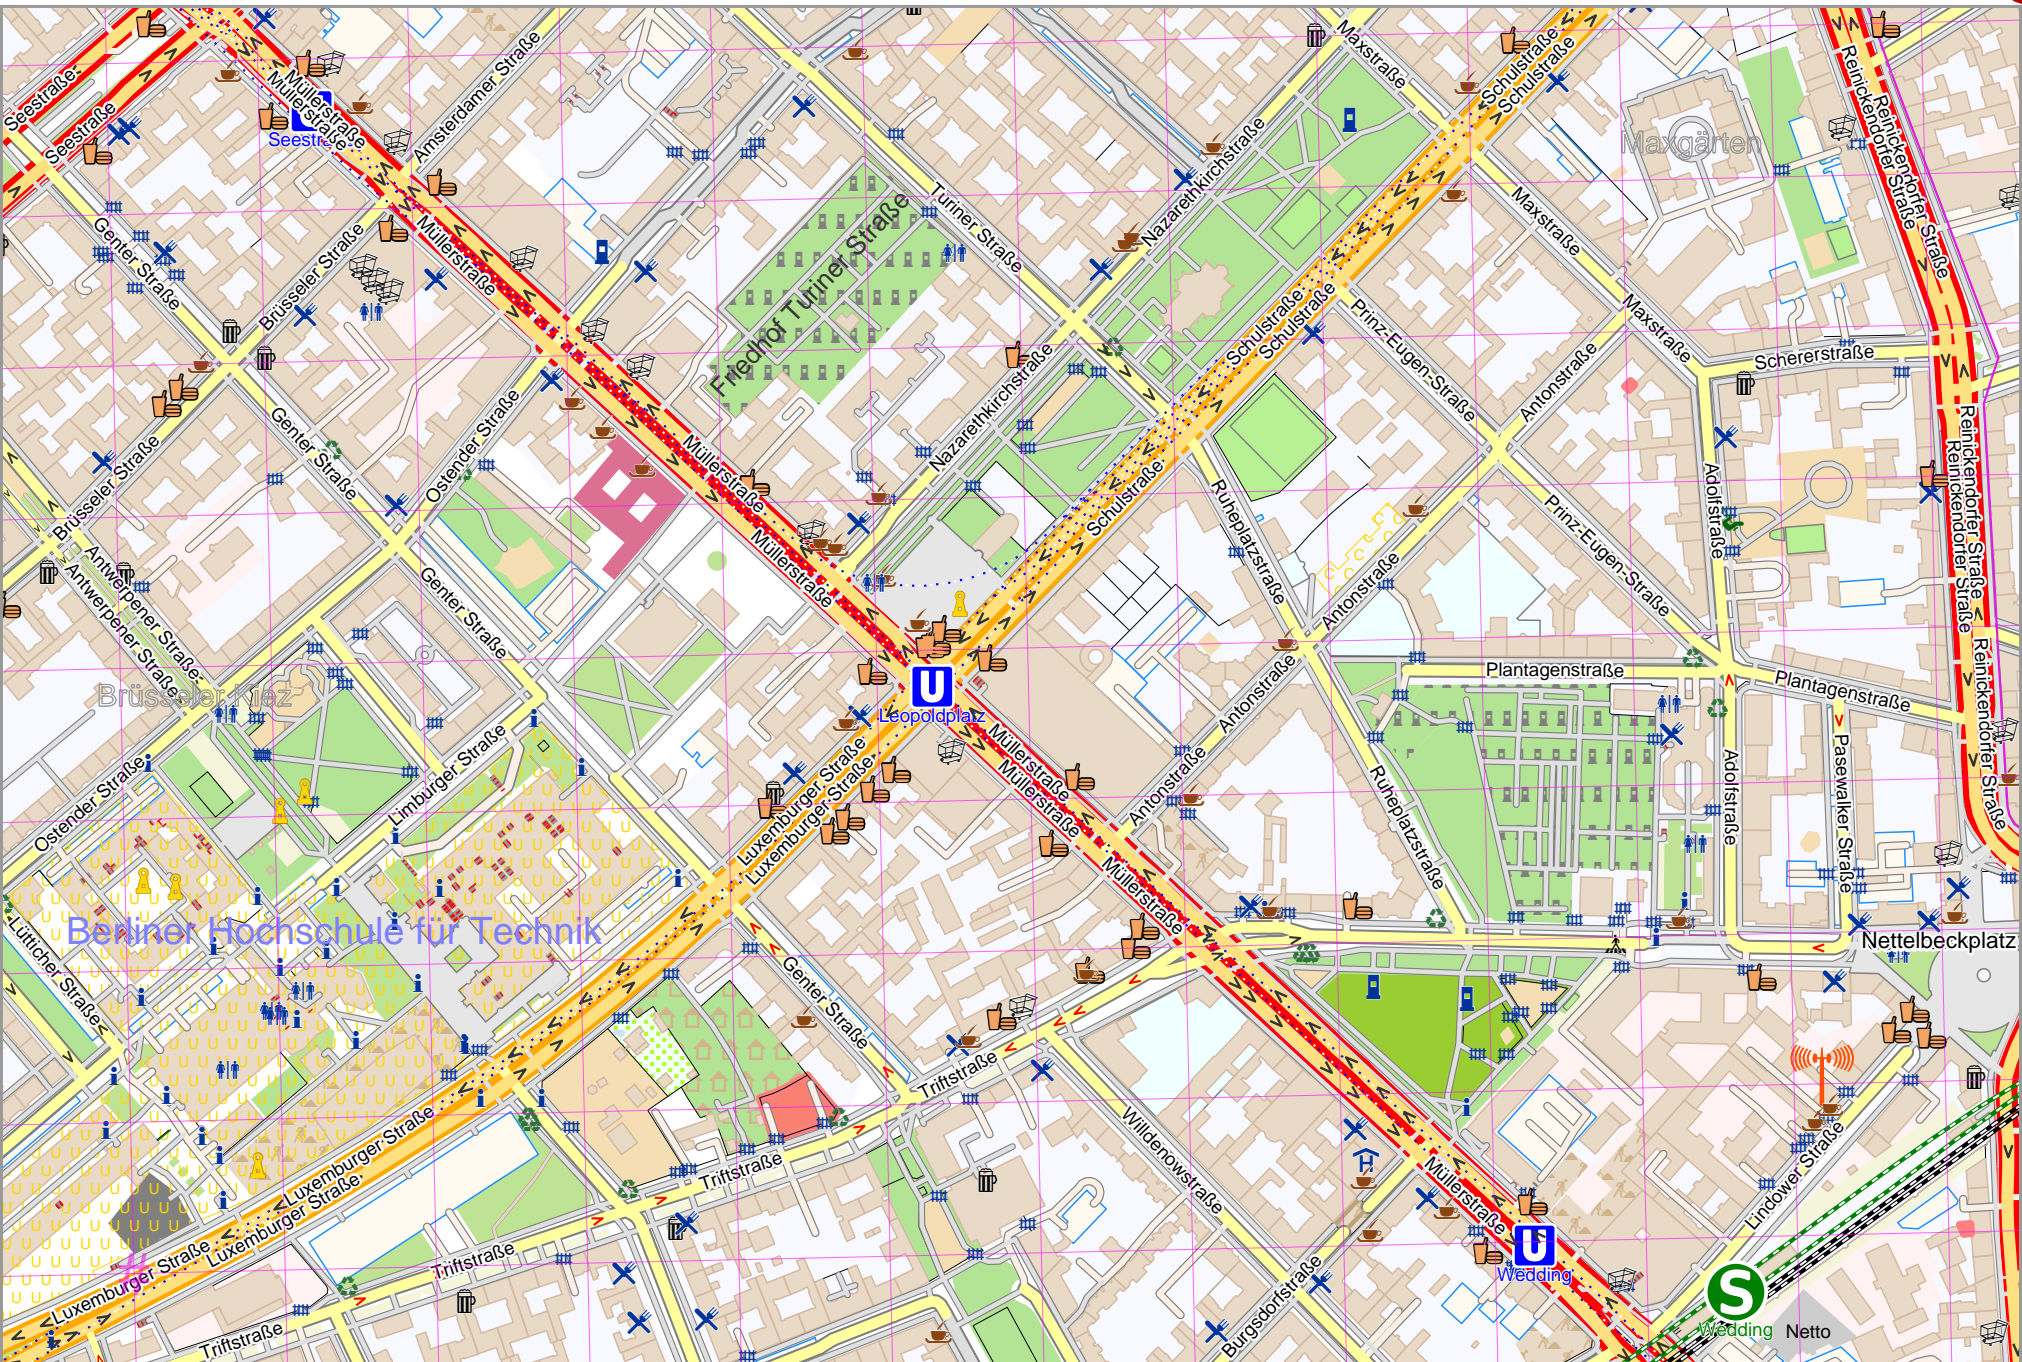

Map data © OpenStreetMap contributors

lon 13.35009 lat 52.54233 [nom. scale = 1 / 5000]

lon 13.36977 lat 52.55042

pdfmap_20240510_070114_Example_Map_133599_52.5463_404.pdf

UTM: 33 U easting 388.20 km northing 5822.70 km

UTM-Grid-width = 100m