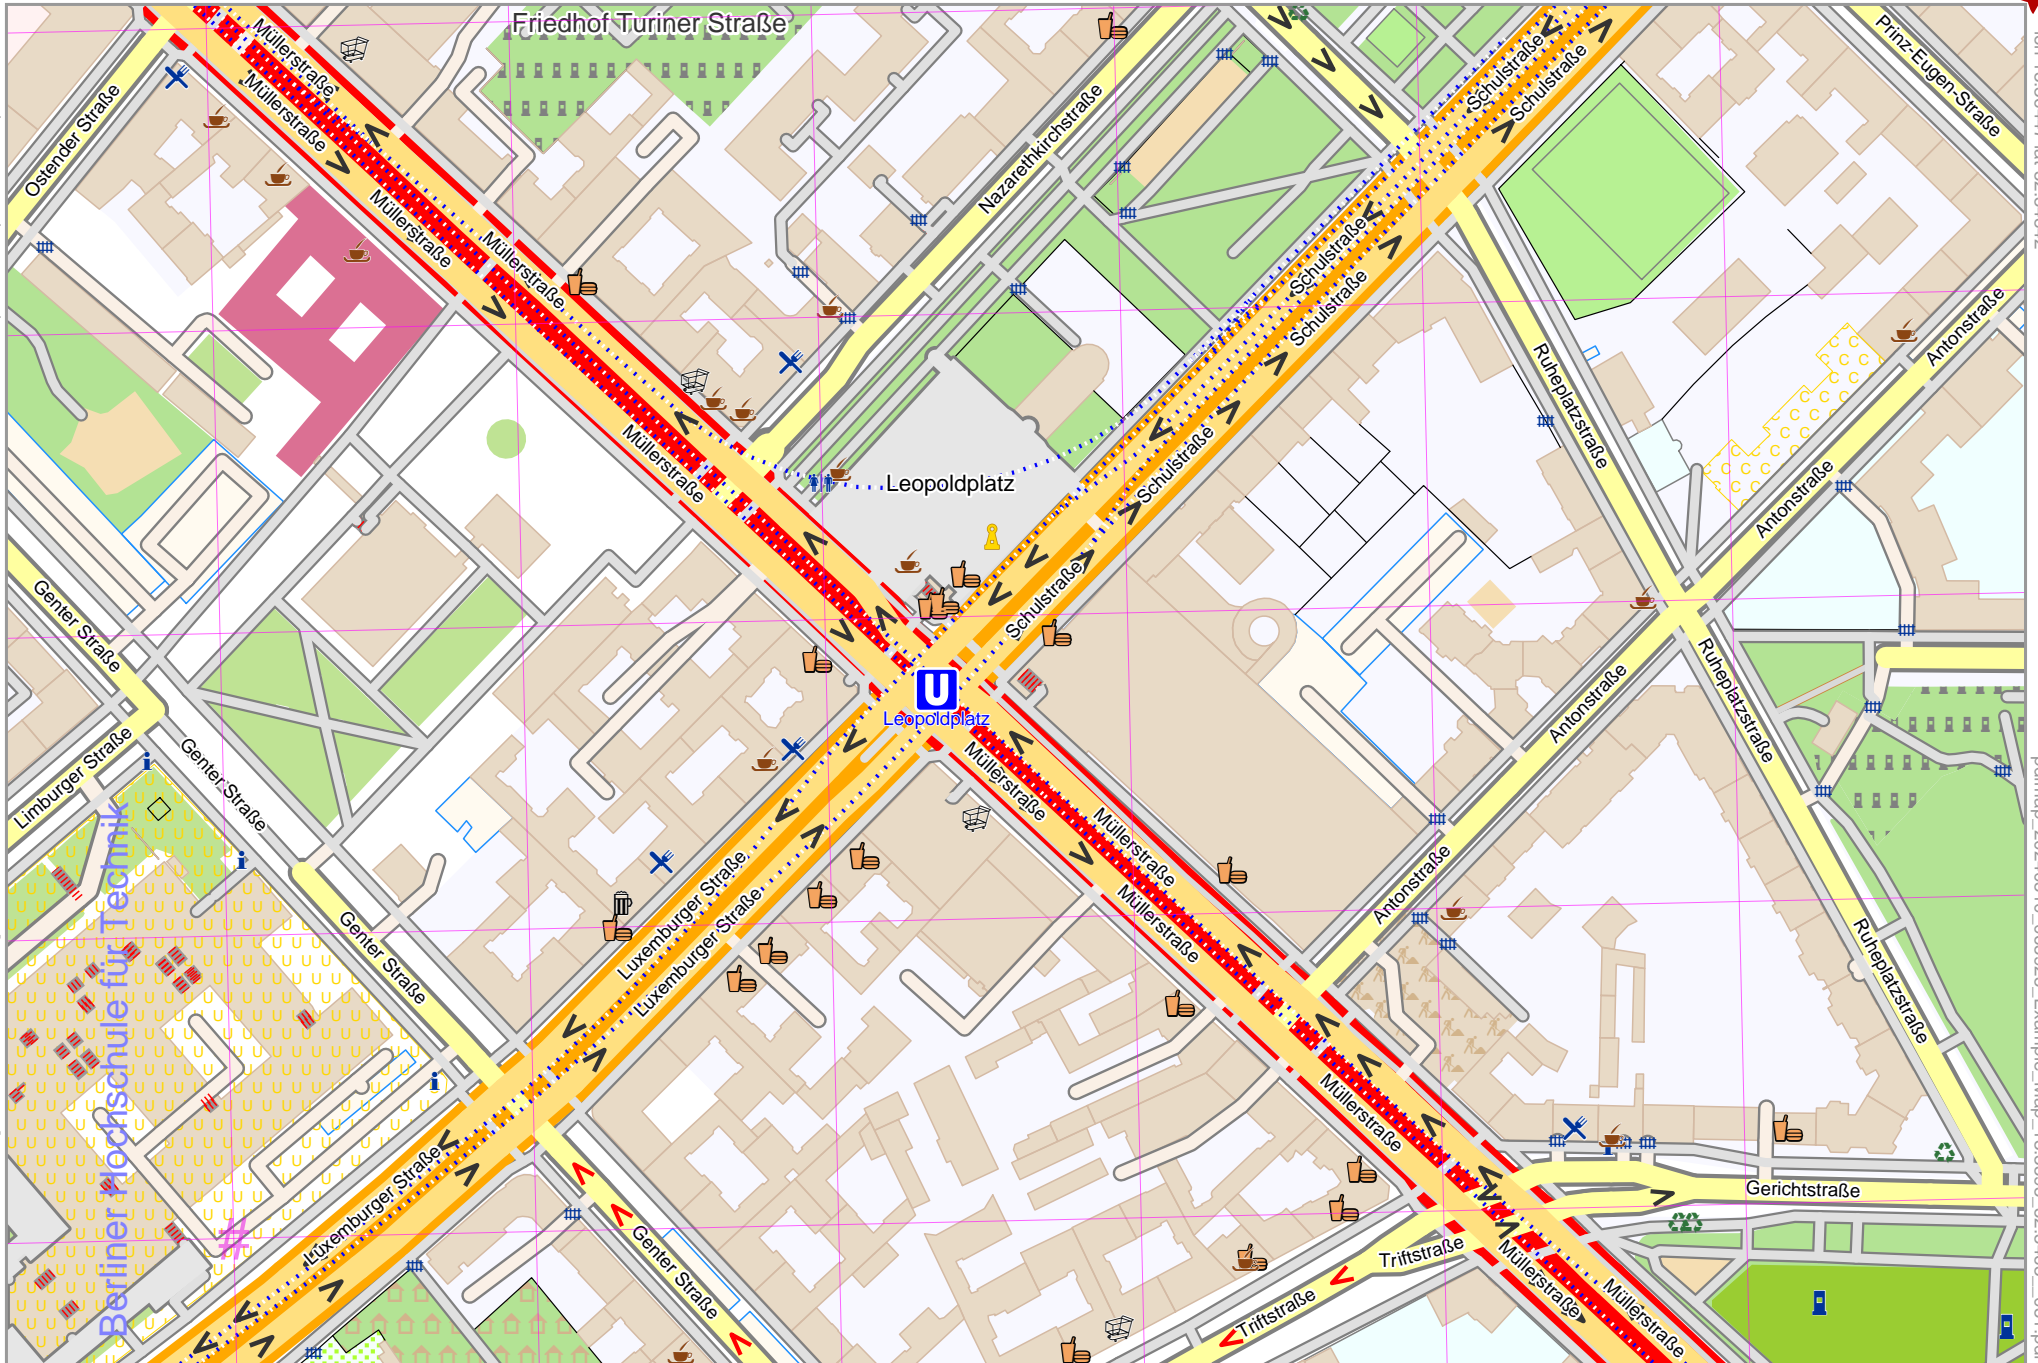

Map data © OpenStreetMap contributors

lon 13.35463 lat 52.54437 [ nom. scale = 1 / 2500 ]

lon 13.36447 lat 52.54842

pdfmap\_20240510\_065926\_Example\_Map\_13.3595\_52.5463\_051.pdf

# UTM: 33 U easting 388.50 km northing 5822.90 km

UTM-Grid-width = 100m

[www.milvusmap.eu](http://www.milvusmap.eu)