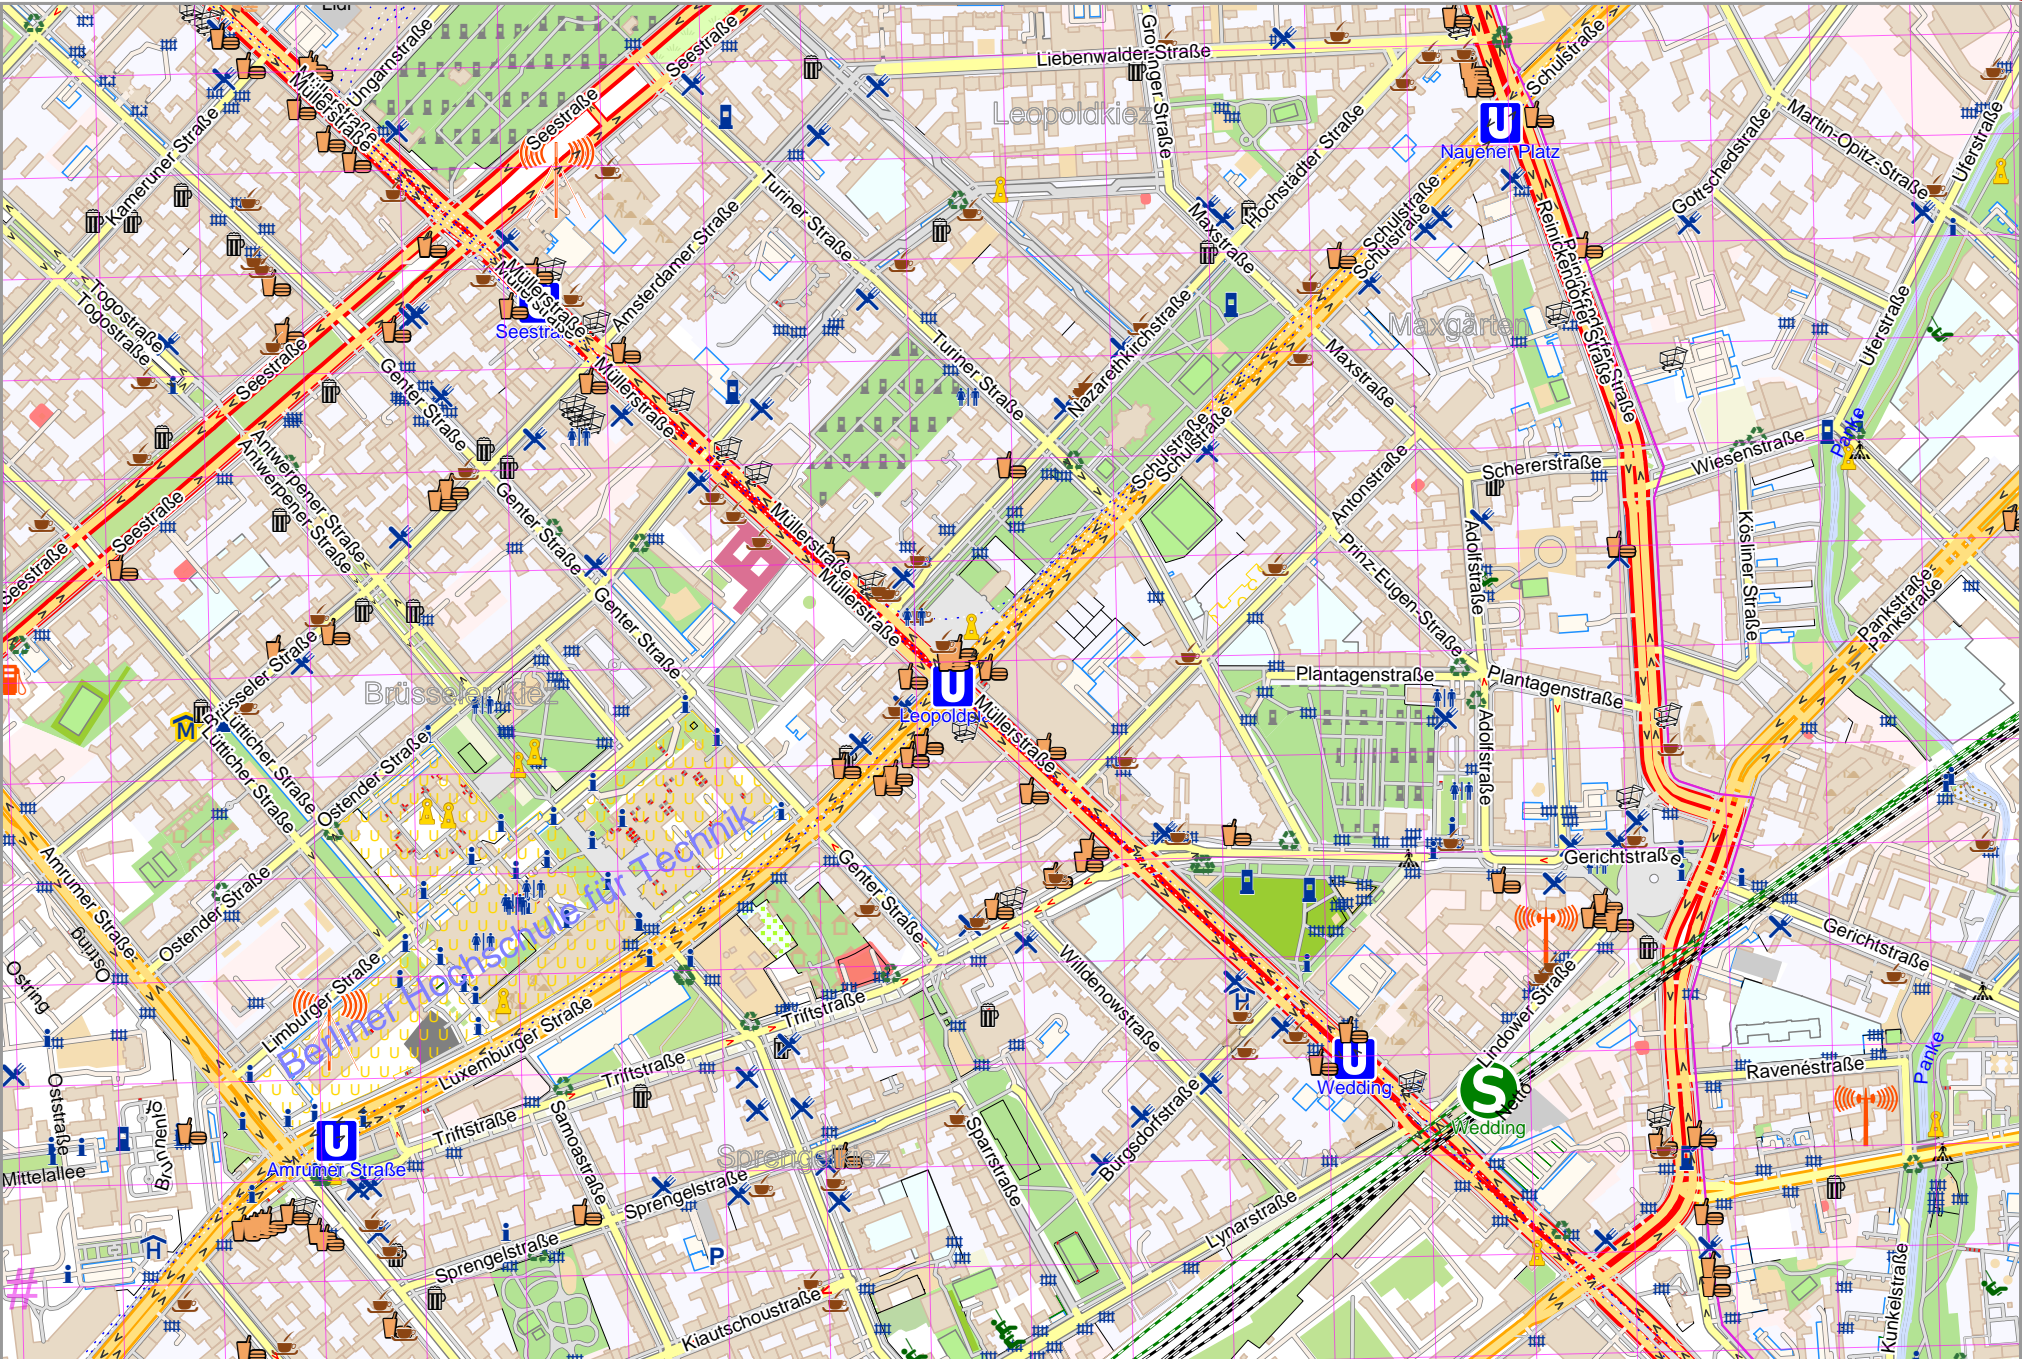

Map data © OpenStreetMap contributors

lon 13.34526 lat 52.54033 [nom. scale = 1 / 7500]

lon 13.37477 lat 52.55246

pdfmap_20240510_065600_Example_Map_133600_525463_881.pdf

UTM: 33 U easting 387.80 km northing 5822.50 km

UTM-Grid-width = 100m