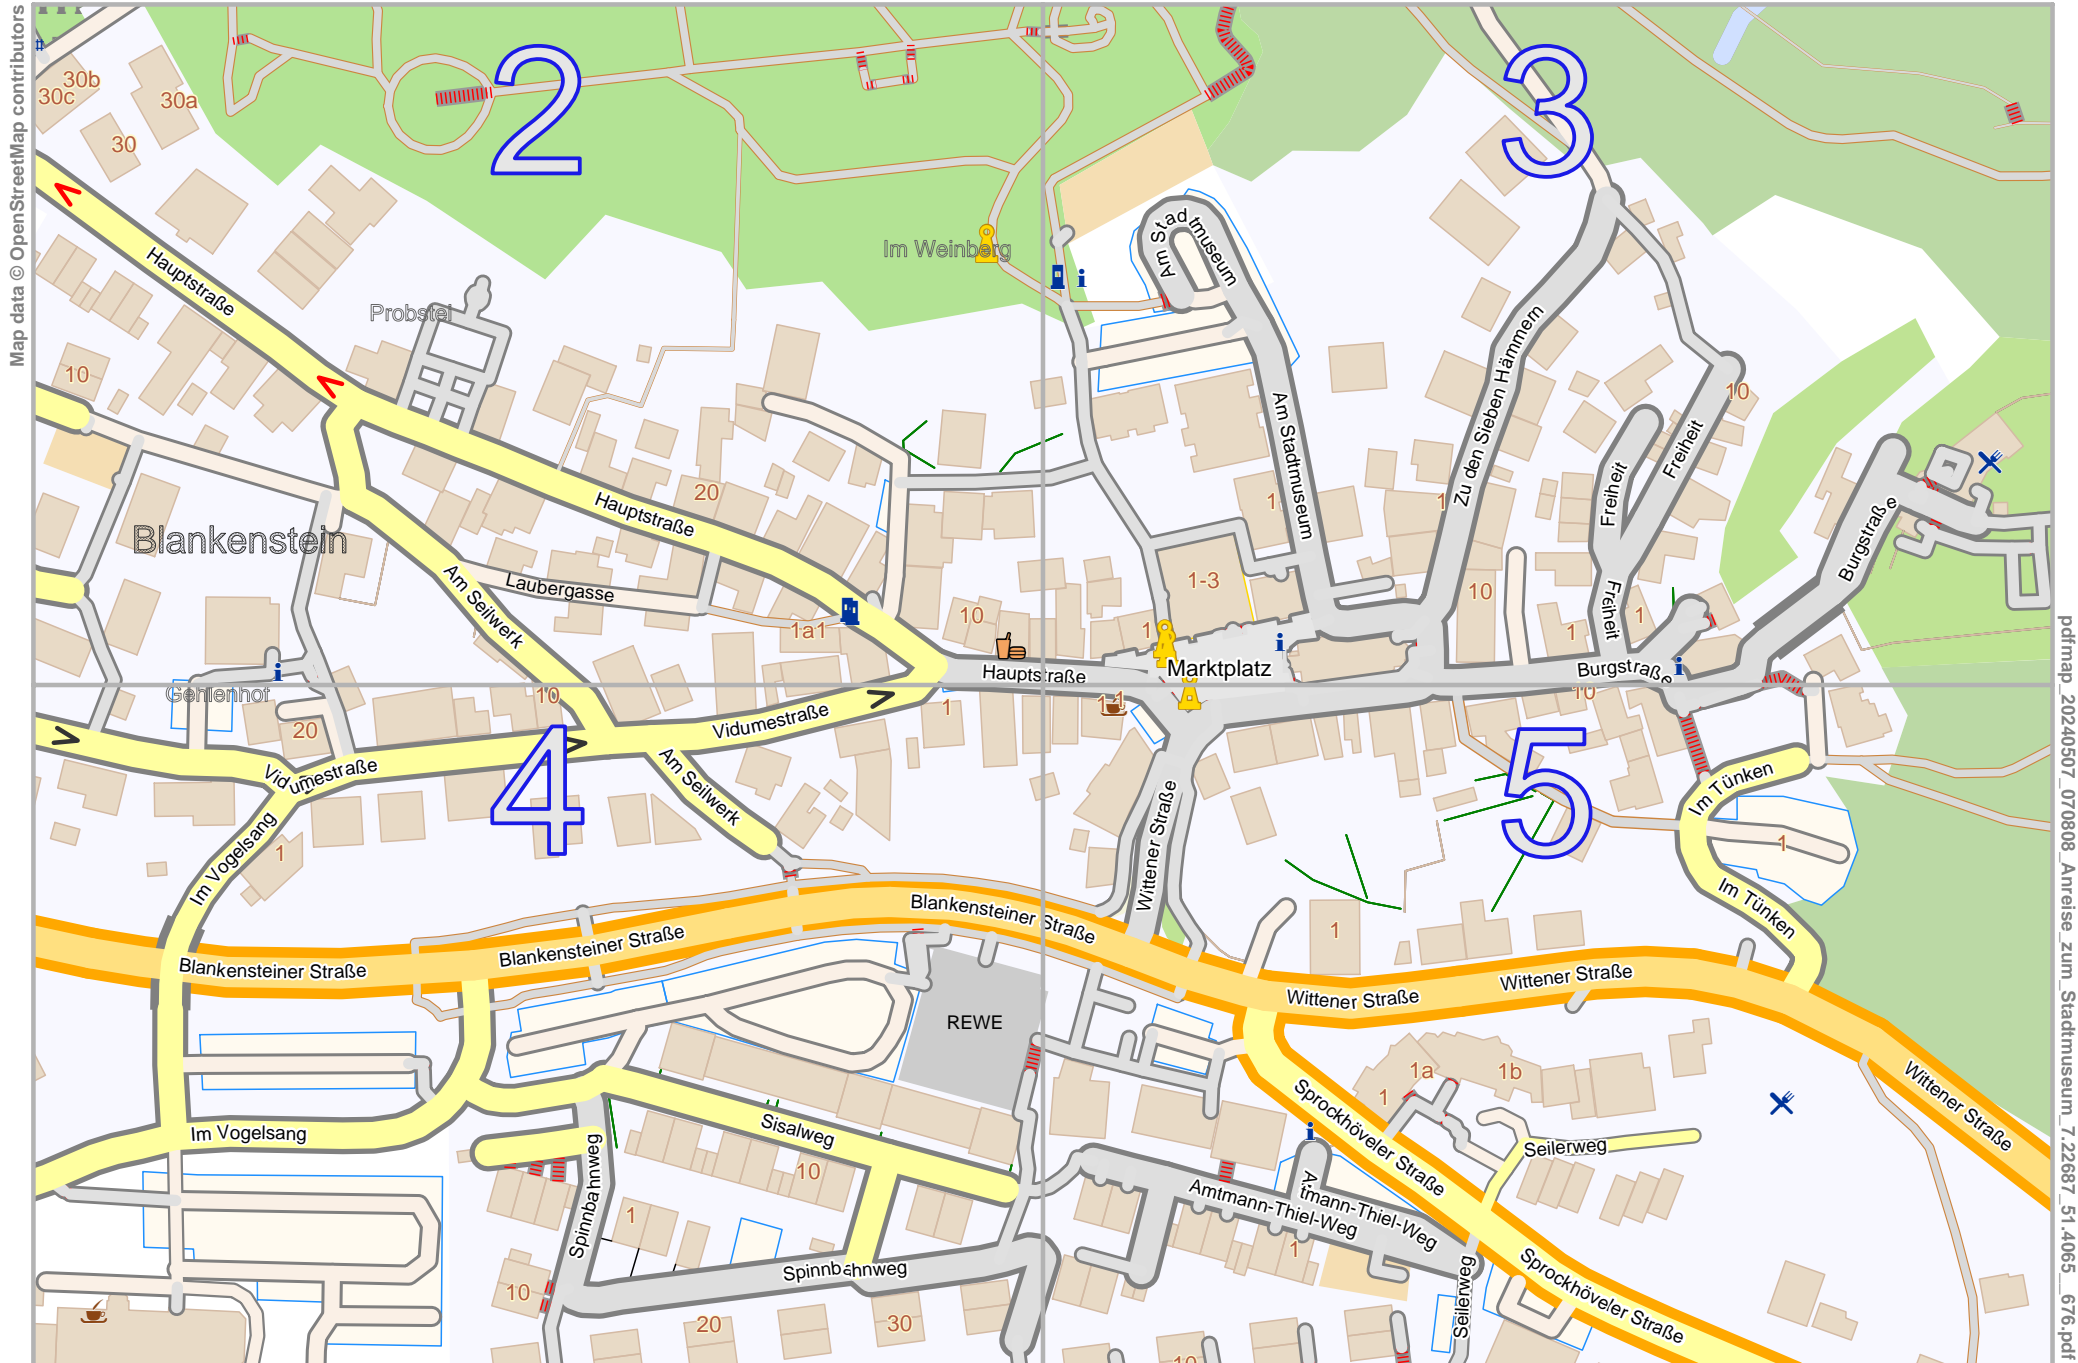

Anreise zum Stadtmuseum

lon 7.23071 lat 51.40817

lon 7.22304 lat 51.40494
[nom. scale = 1 / 2000]

Anreise zum Stadtmuseum

Map data © OpenStreetMap contributors

lon 7.22304 lat 51.40656 [nom. scale = 1/1000]

lon 7.22688 lat 51.40817

20240507_070808_Anreise_zum_Stadtmuseum_7.22687_51.4065_676.pdf

0 10 m 100 m

Anreise zum Stadtmuseum

Map data © OpenStreetMap contributors

lon 7.22688 lat 51.40656 [nom. scale = 1 / 1000]

lon 7.23071 lat 51.40817

pdfmap_20240507_070808_Anreise_zum_Stadtmuseum_7.22687_51.4065_676.pdf

Anreise zum Stadtmuseum

Map data © OpenStreetMap contributors

lon 7.22304 lat 51.40494 [nom. scale = 1 / 1000]

lon 7.22688 lat 51.40656

20240507_070808_Anreise_zum_Stadtmuseum_7.22687_51.4065_676.pdf

Anreise zum Stadtmuseum

Map data © OpenStreetMap contributors

lon 7.22688 lat 51.40494 [nom. scale = 1 / 1000]

lon 7.23071 lat 51.40656