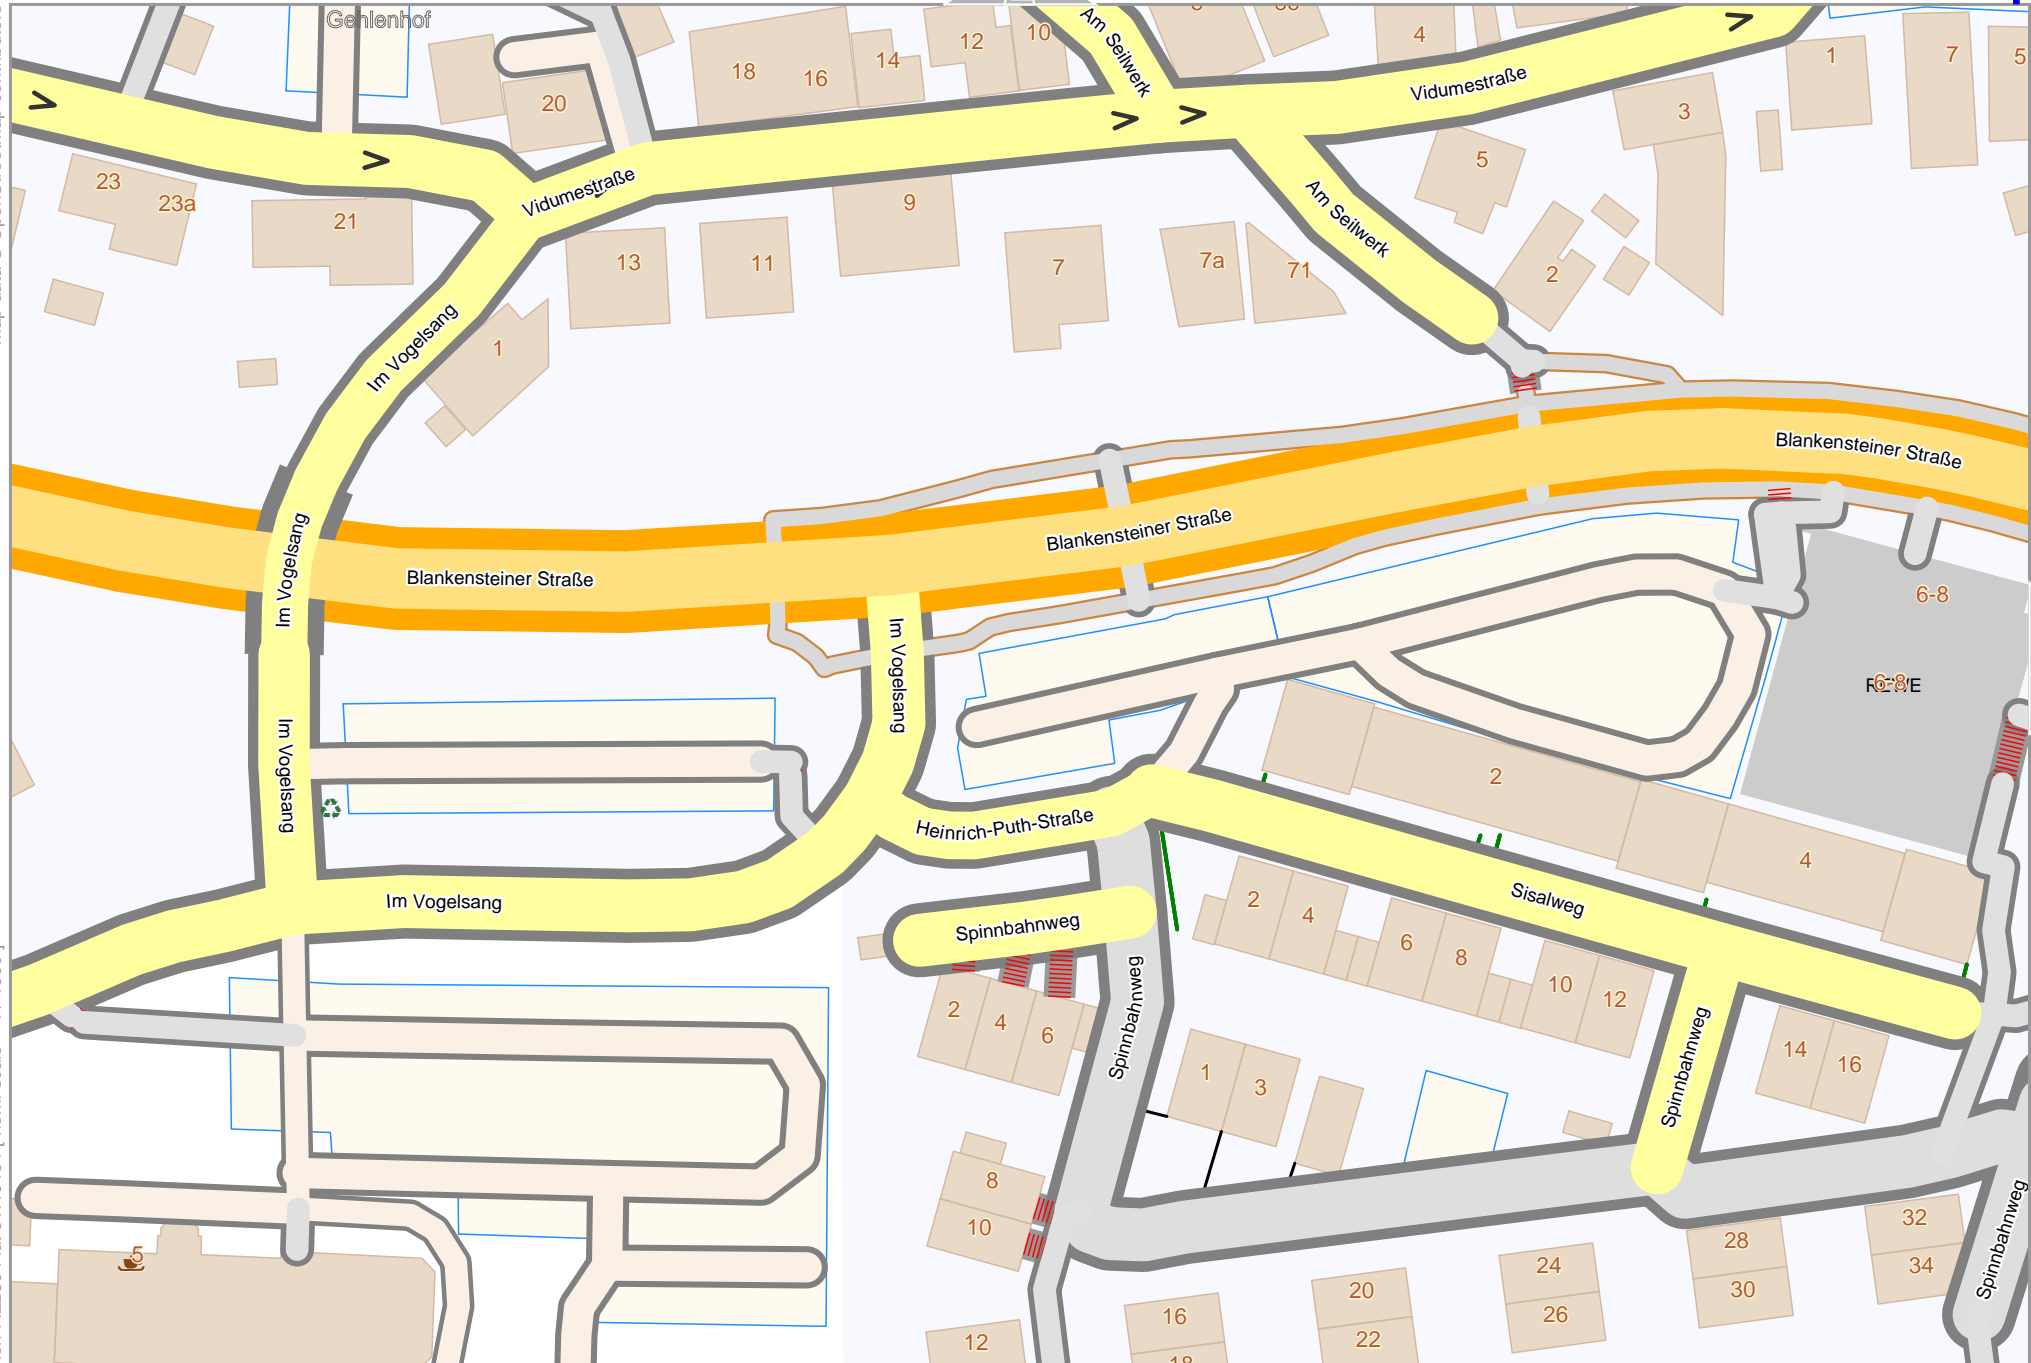

lon 7.22688 lat 51.40817

20240507_070808_Anreise_zum_Stadtmuseum_7.22687_51.4065_676.pdf

0 10 m 100 m

Anreise zum Stadtmuseum

Map data © OpenStreetMap contributors

lon 7.22688 lat 51.40656 [nom. scale = 1 / 1000]

lon 7.23071 lat 51.40817

pdfmap_20240507_070808_Anreise_zum_Stadtmuseum_7.22687_51.4065_676.pdf

Anreise zum Stadtmuseum

Map data © OpenStreetMap contributors

lon 7.22304 lat 51.40494 [nom. scale = 1 / 1000]

lon 7.22688 lat 51.40656

20240507_070808_Anreise_zum_Stadtmuseum_7.22687_51.4065_676.pdf

Anreise zum Stadtmuseum

Map data © OpenStreetMap contributors

lon 7.22688 lat 51.40494 [nom. scale = 1 / 1000]

lon 7.23071 lat 51.40656

pdfmap_20240507_070808_Anreise_zum_Stadtmuseum_7.22687_51.4065_676.pdf