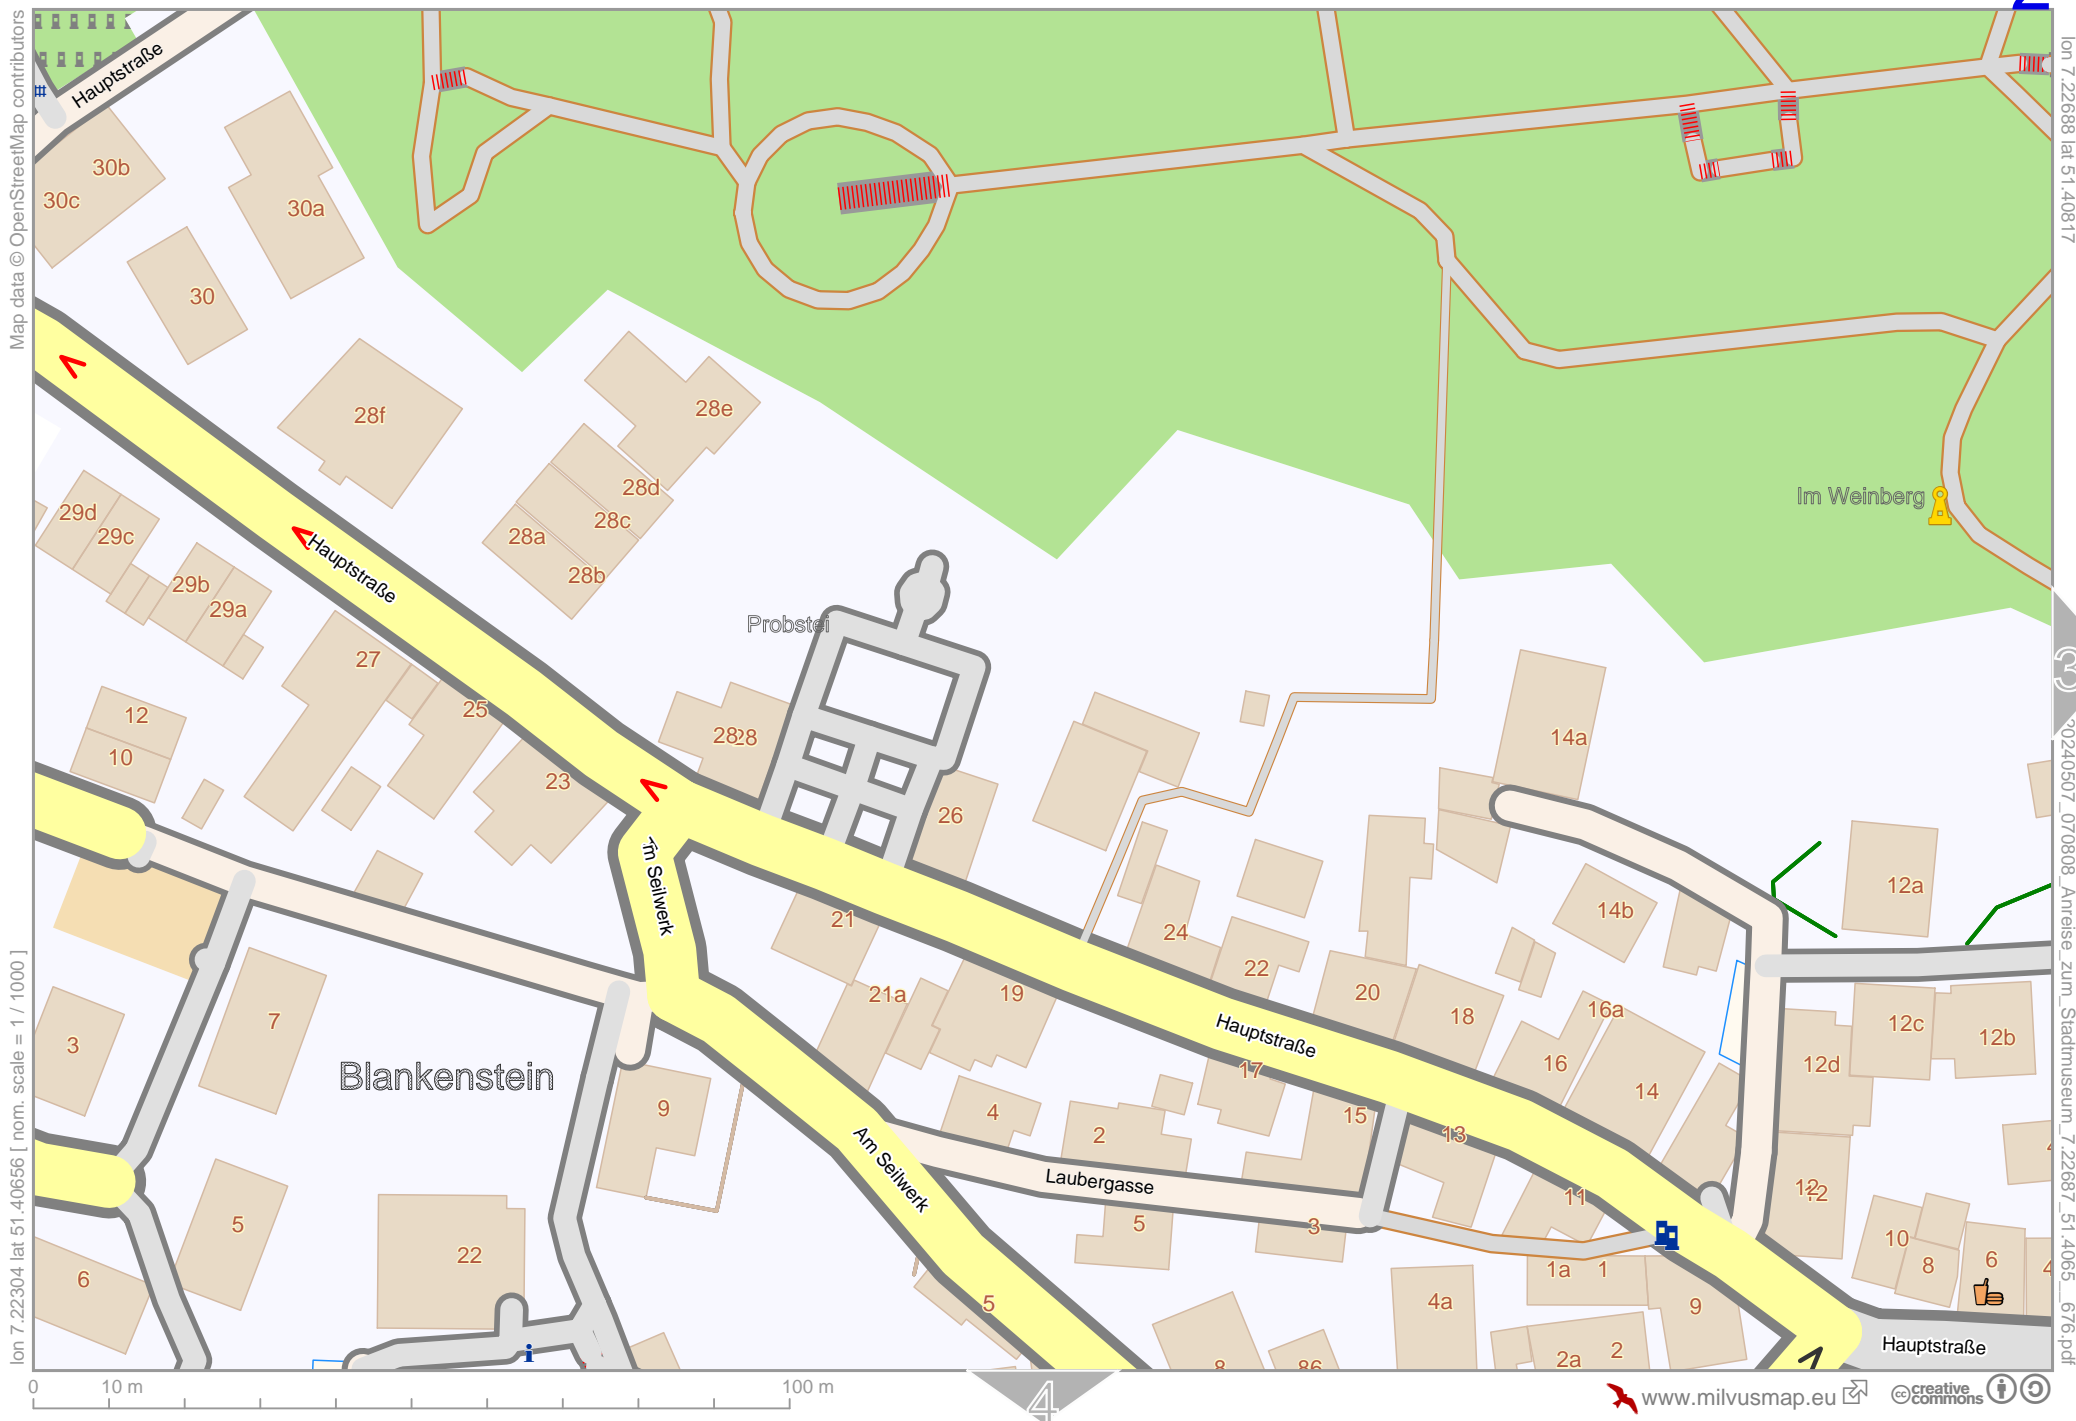

Anreise zum Stadtmuseum

lon 7.23071 lat 51.40817

lon 7.22304 lat 51.40494
[nom. scale = 1 / 2000]

Anreise zum Stadtmuseum

Map data © OpenStreetMap contributors

lon 7.22304 lat 51.40656 [nom. scale = 1/1000]

lon 7.22688 lat 51.40817

20240507_070808_Anreise_zum_Stadtmuseum_7.22687_51.4065_676.pdf

0 10 m 100 m

Anreise zum Stadtmuseum

Map data © OpenStreetMap contributors

lon 7.22688 lat 51.40656 [nom. scale = 1 / 1000]

lon 7.23071 lat 51.40817

pdfmap_20240507_070808_Anreise_zum_Stadtmuseum_7.22687_51.4065_676.pdf

Anreise zum Stadtmuseum

Map data © OpenStreetMap contributors

lon 7.22304 lat 51.40494 [nom. scale = 1 / 1000]

lon 7.22688 lat 51.40656

20240507_070808_Anreise_zum_Stadtmuseum_7.22687_51.4065_676.pdf

Anreise zum Stadtmuseum

Map data © OpenStreetMap contributors

lon 7.22688 lat 51.40494 [nom. scale = 1 / 1000]

lon 7.23071 lat 51.40656