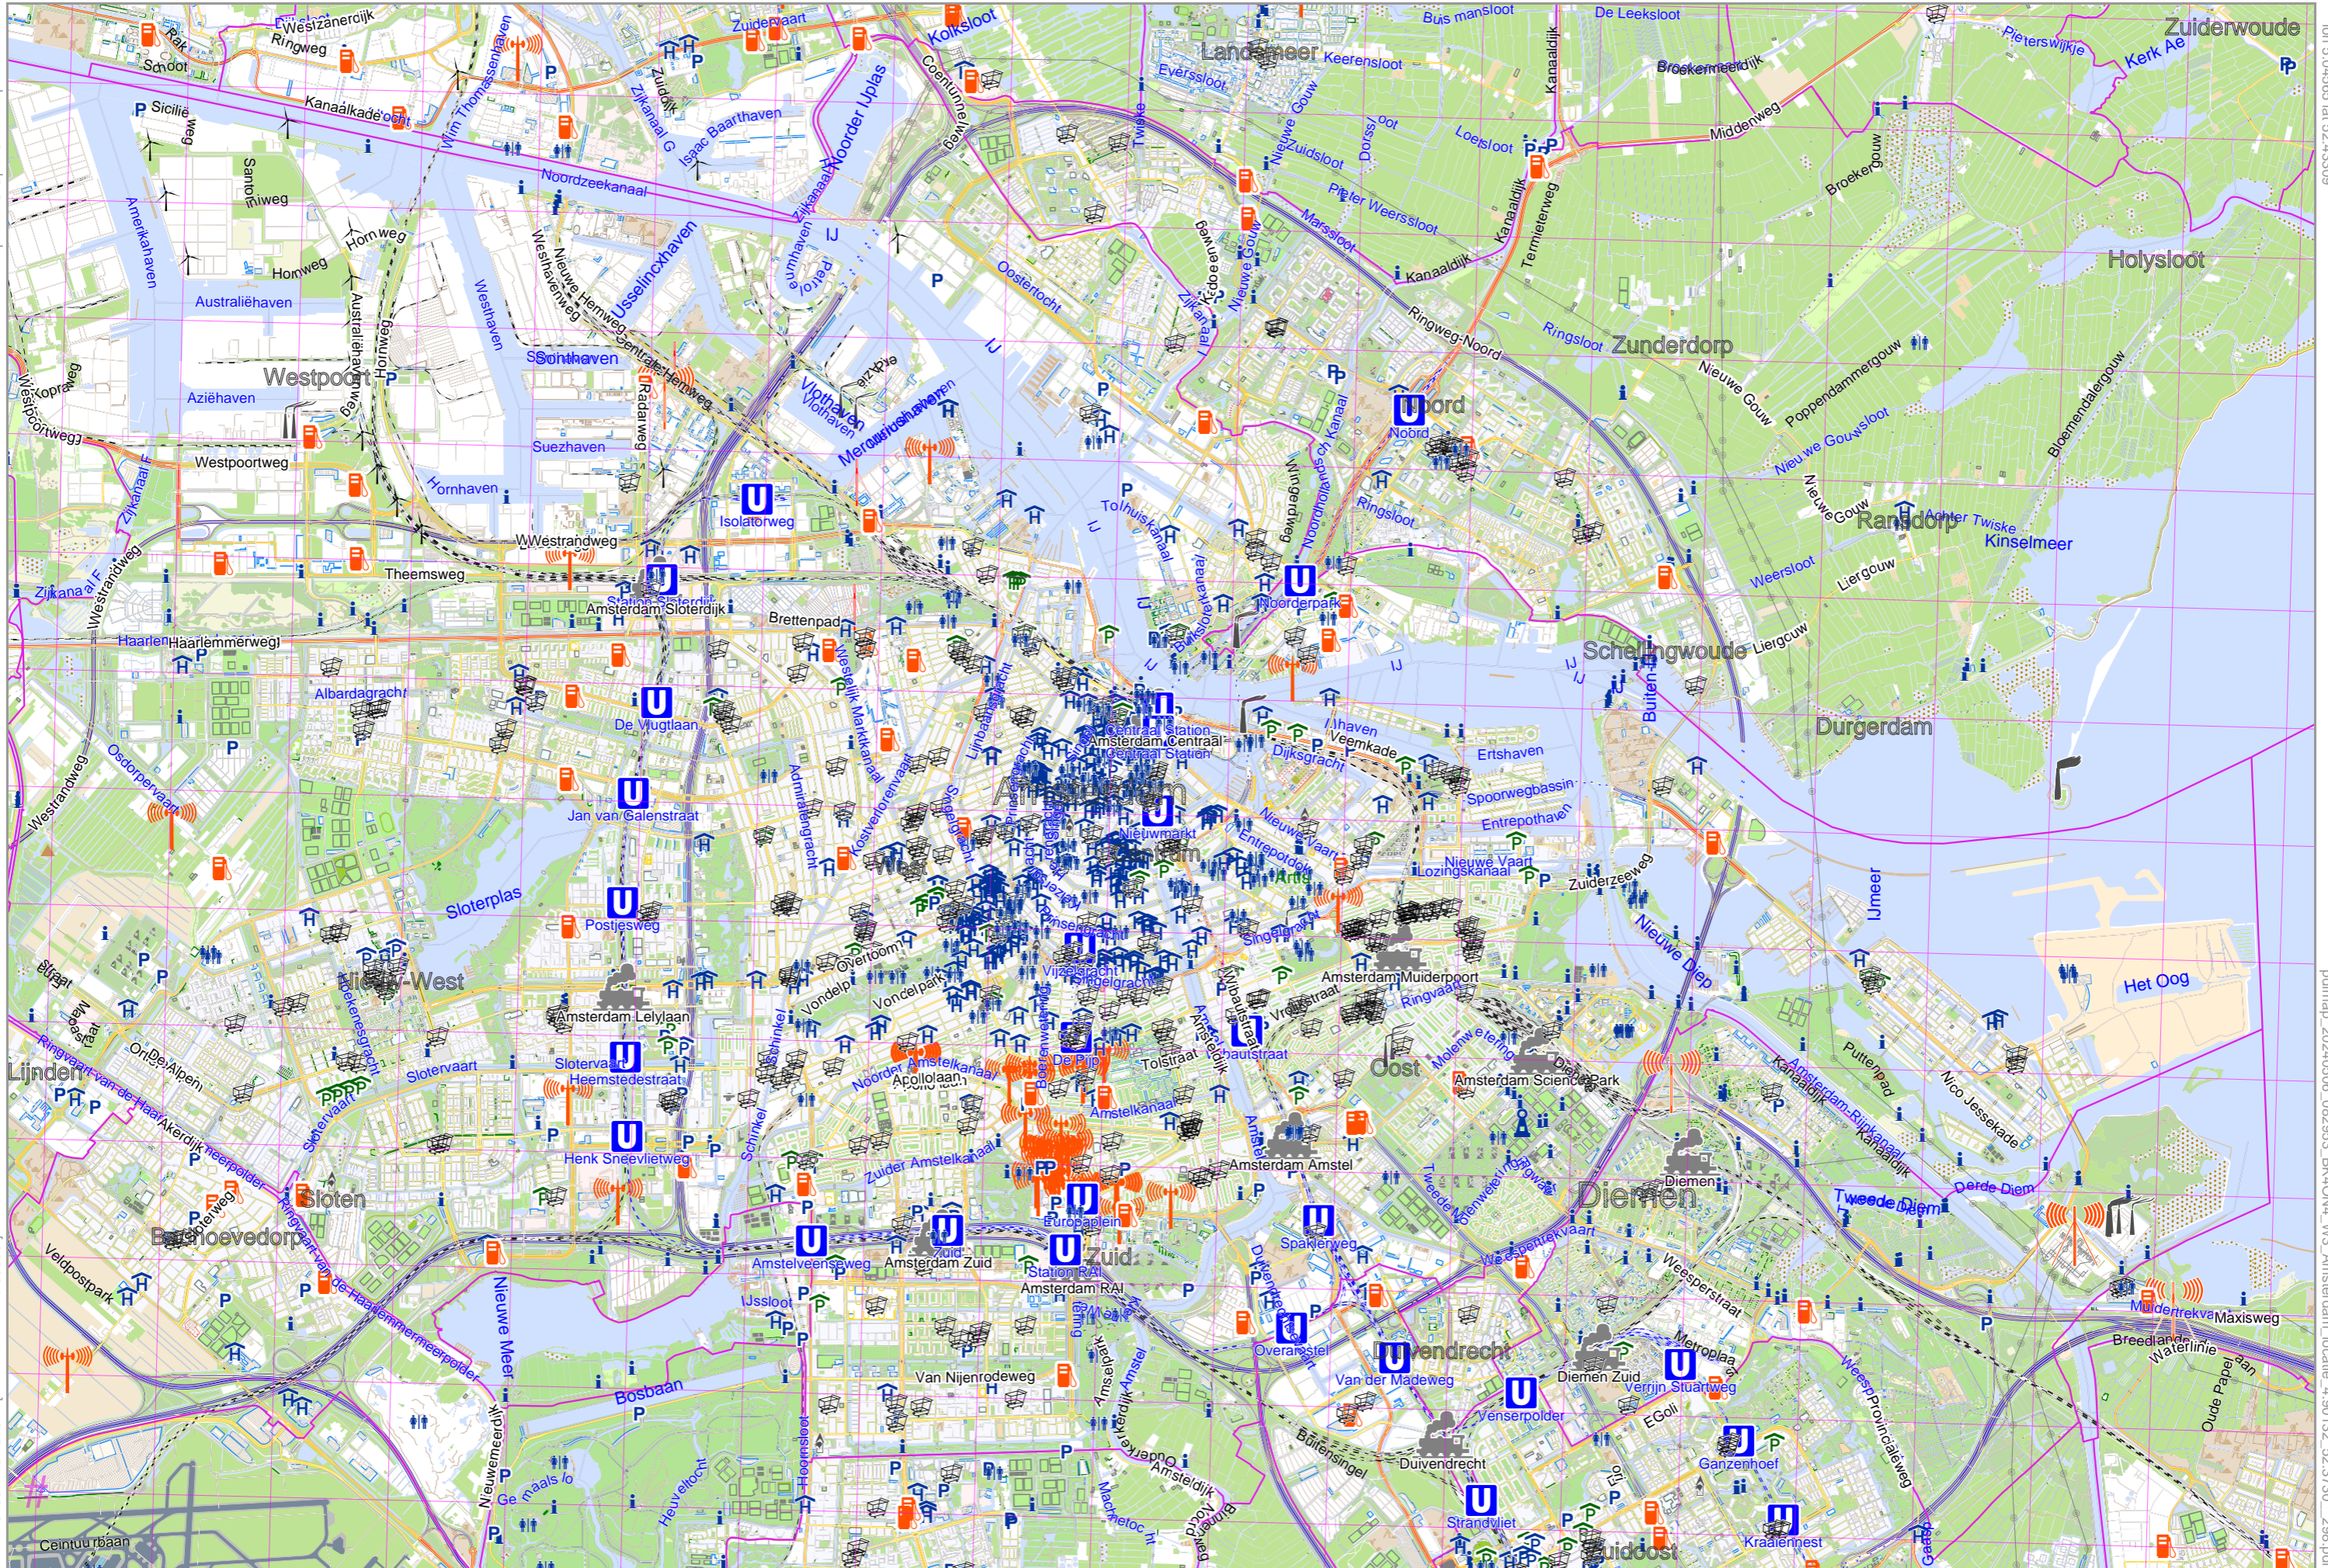

Map data © OpenStreetMap contributors

lon 5.04565 lat 52.43309

lon 4.75700 lat 52.31311 | nom. scale = 1 / 500000

pdfmap_20240506_082953_BK4ON4_W3_Amsterdam_locatie_4.90132_52.3730_298.pdf

UTM: 31 U easting 620.00 km northing 5798.00 km
UTM-Grid-width = 1000m