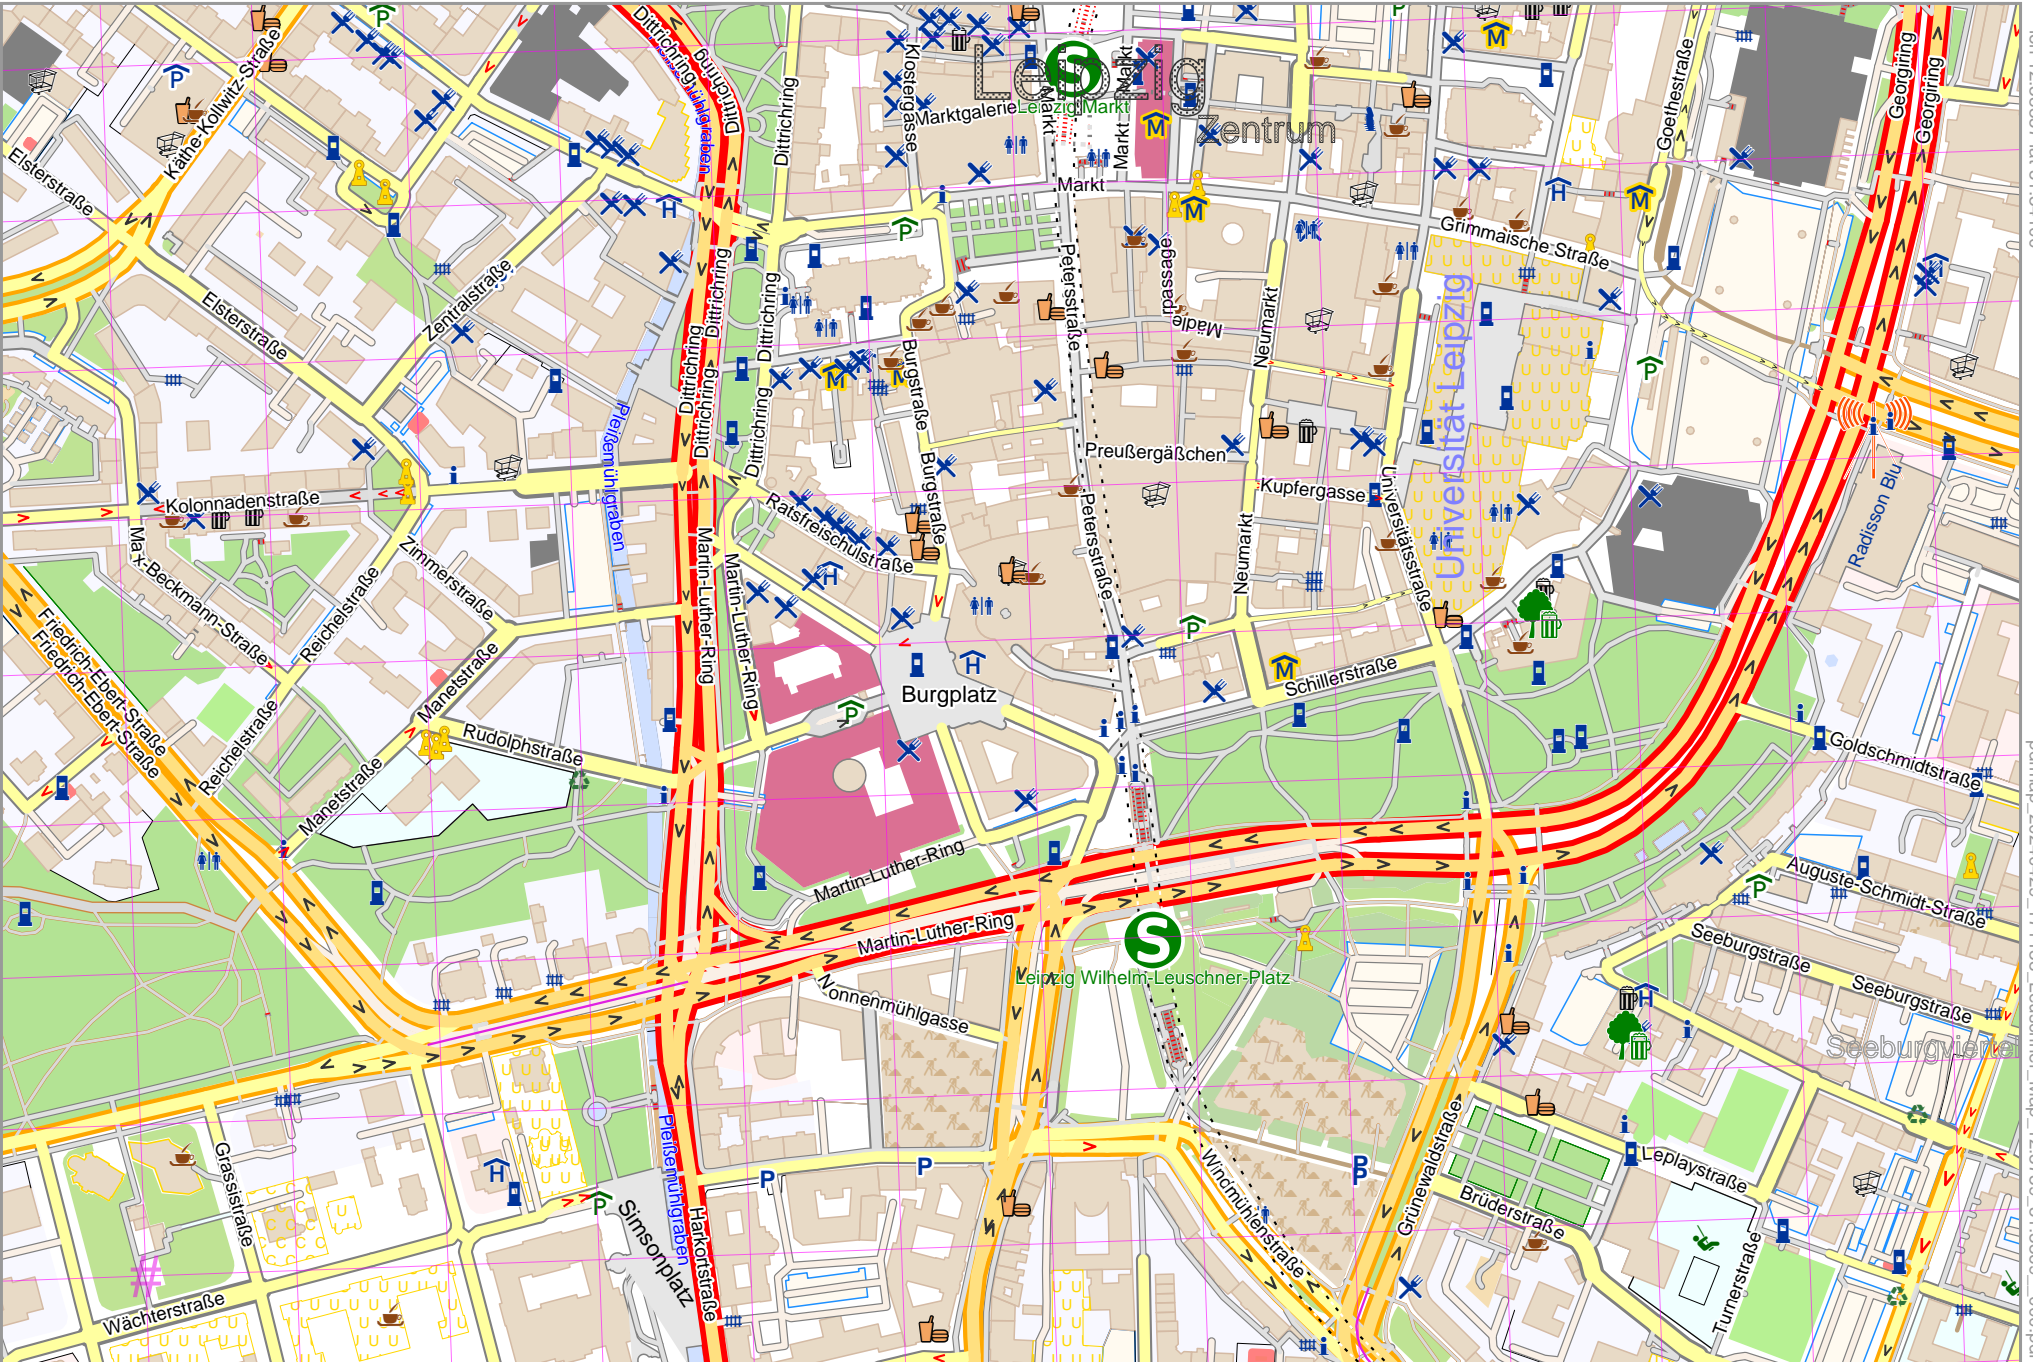

Map data © OpenStreetMap contributors

lon 12.36441 lat 51.33291 [nom. scale = 1 / 5000]

lon 12.36357 lat 51.34100

pdfmap_20240429_171138_Leuschner_Map_12.3739_51.3369_000.pdf

UTM: 33 U easting 316.50 km northing 5690.20 km

UTM-Grid-width = 100m