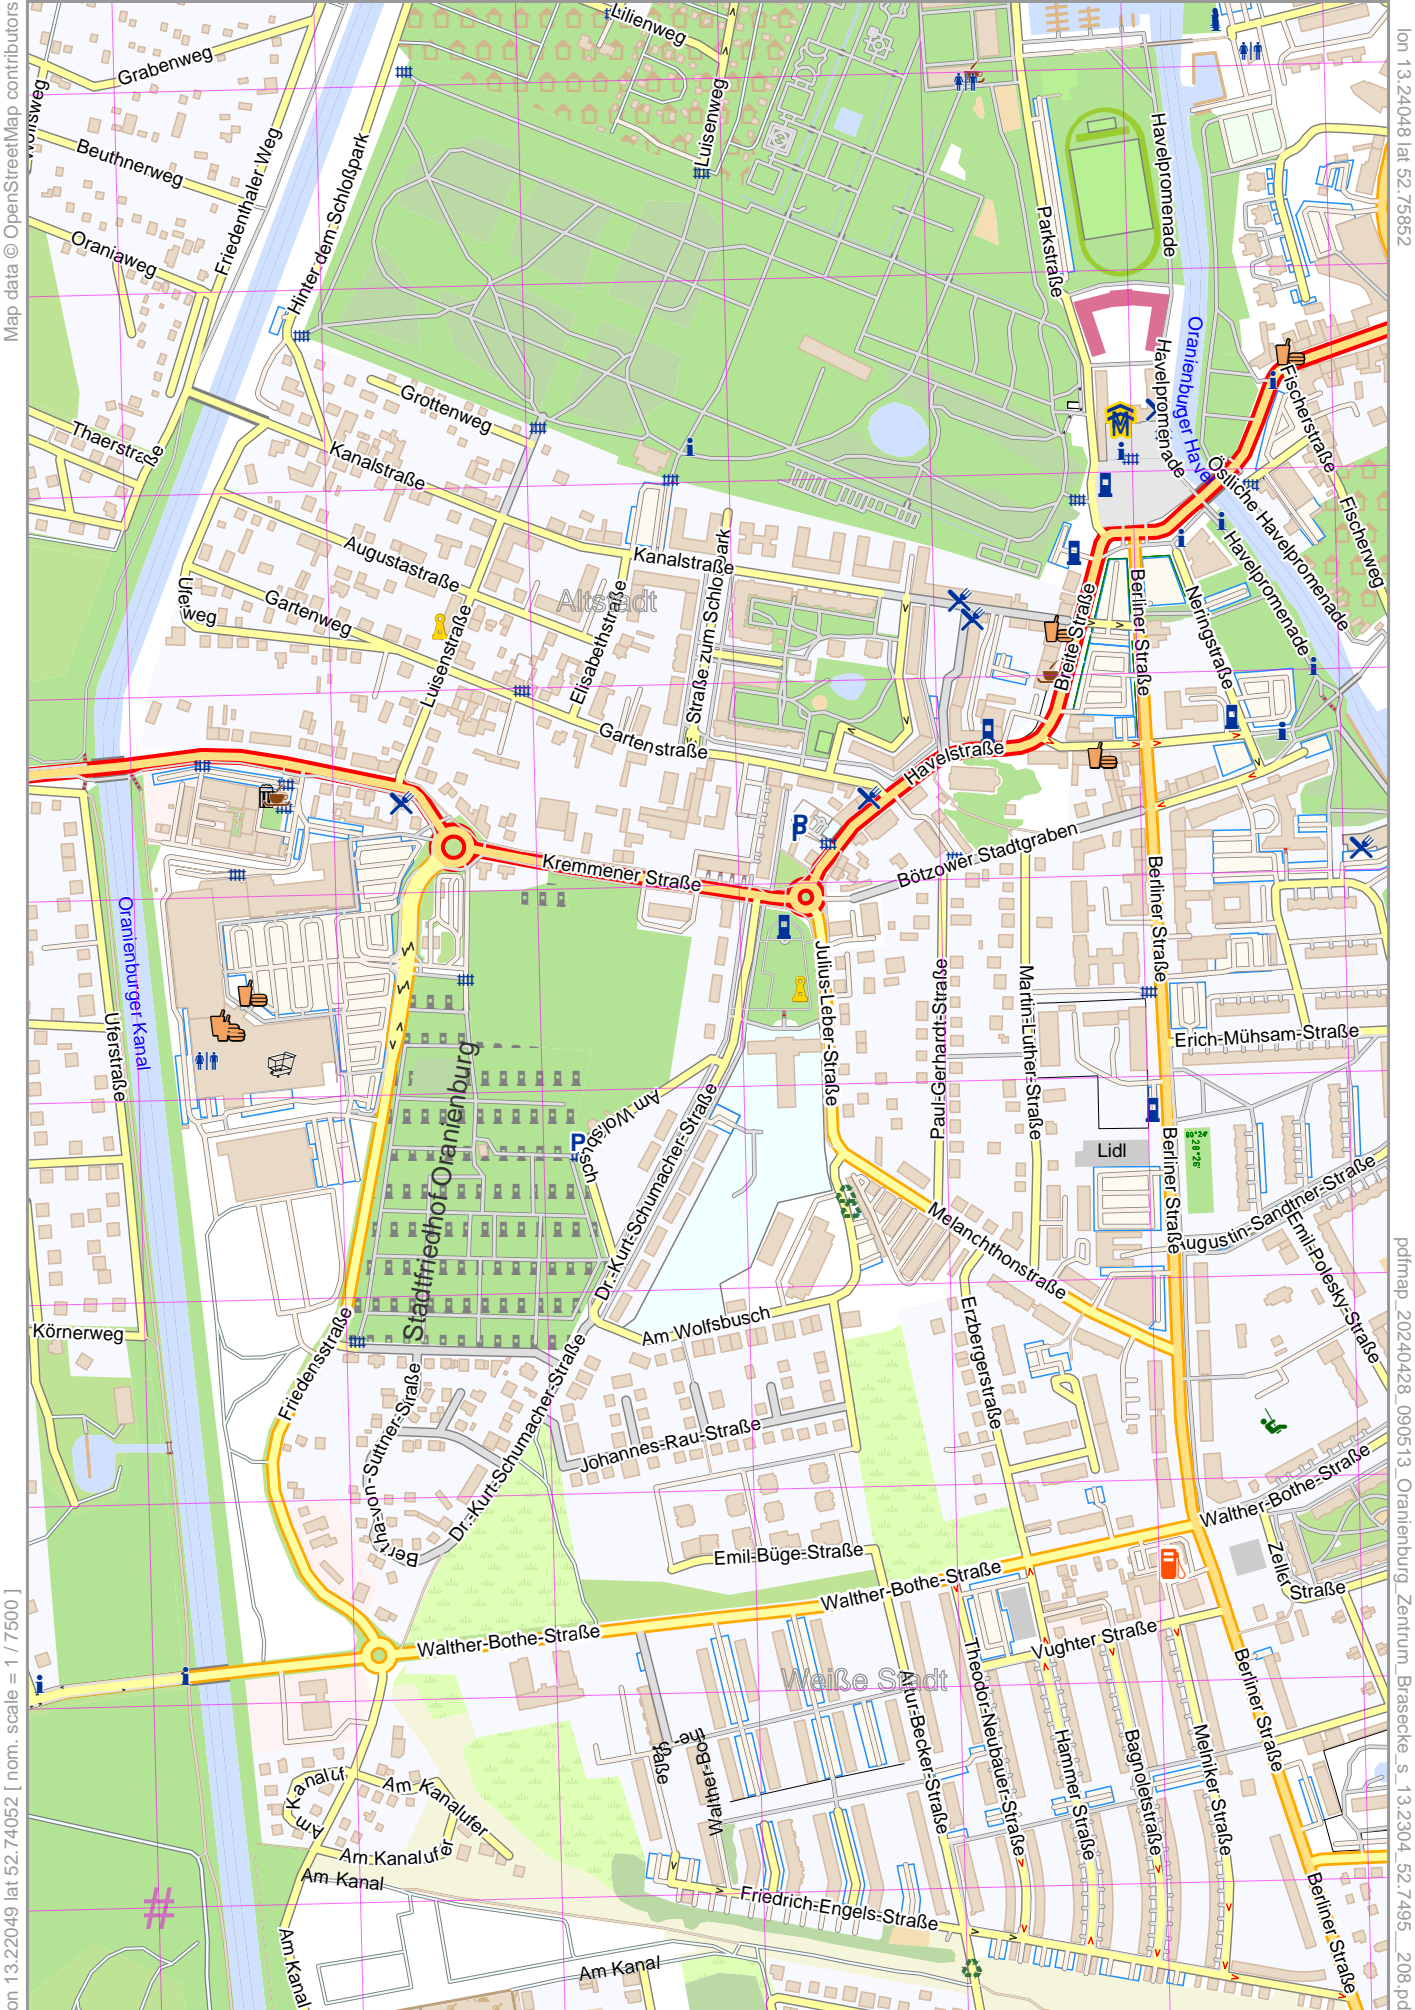

# Oranienburg-Zentrum Bräsecke's

Map data © OpenStreetMap contributors

lon 13.24048 lat 52.75852

lon 13.22049 lat 52.74052 [ nom. scale = 1 / 7500 ]

pdfmap\_20240428\_090513\_Oranienburg\_Zentrum\_Braesecke\_s\_132304\_527495\_208.pdf

# UTM: 33 U easting 380.00 km northing 5845.00 km  
UTM-Grid-width = 200m