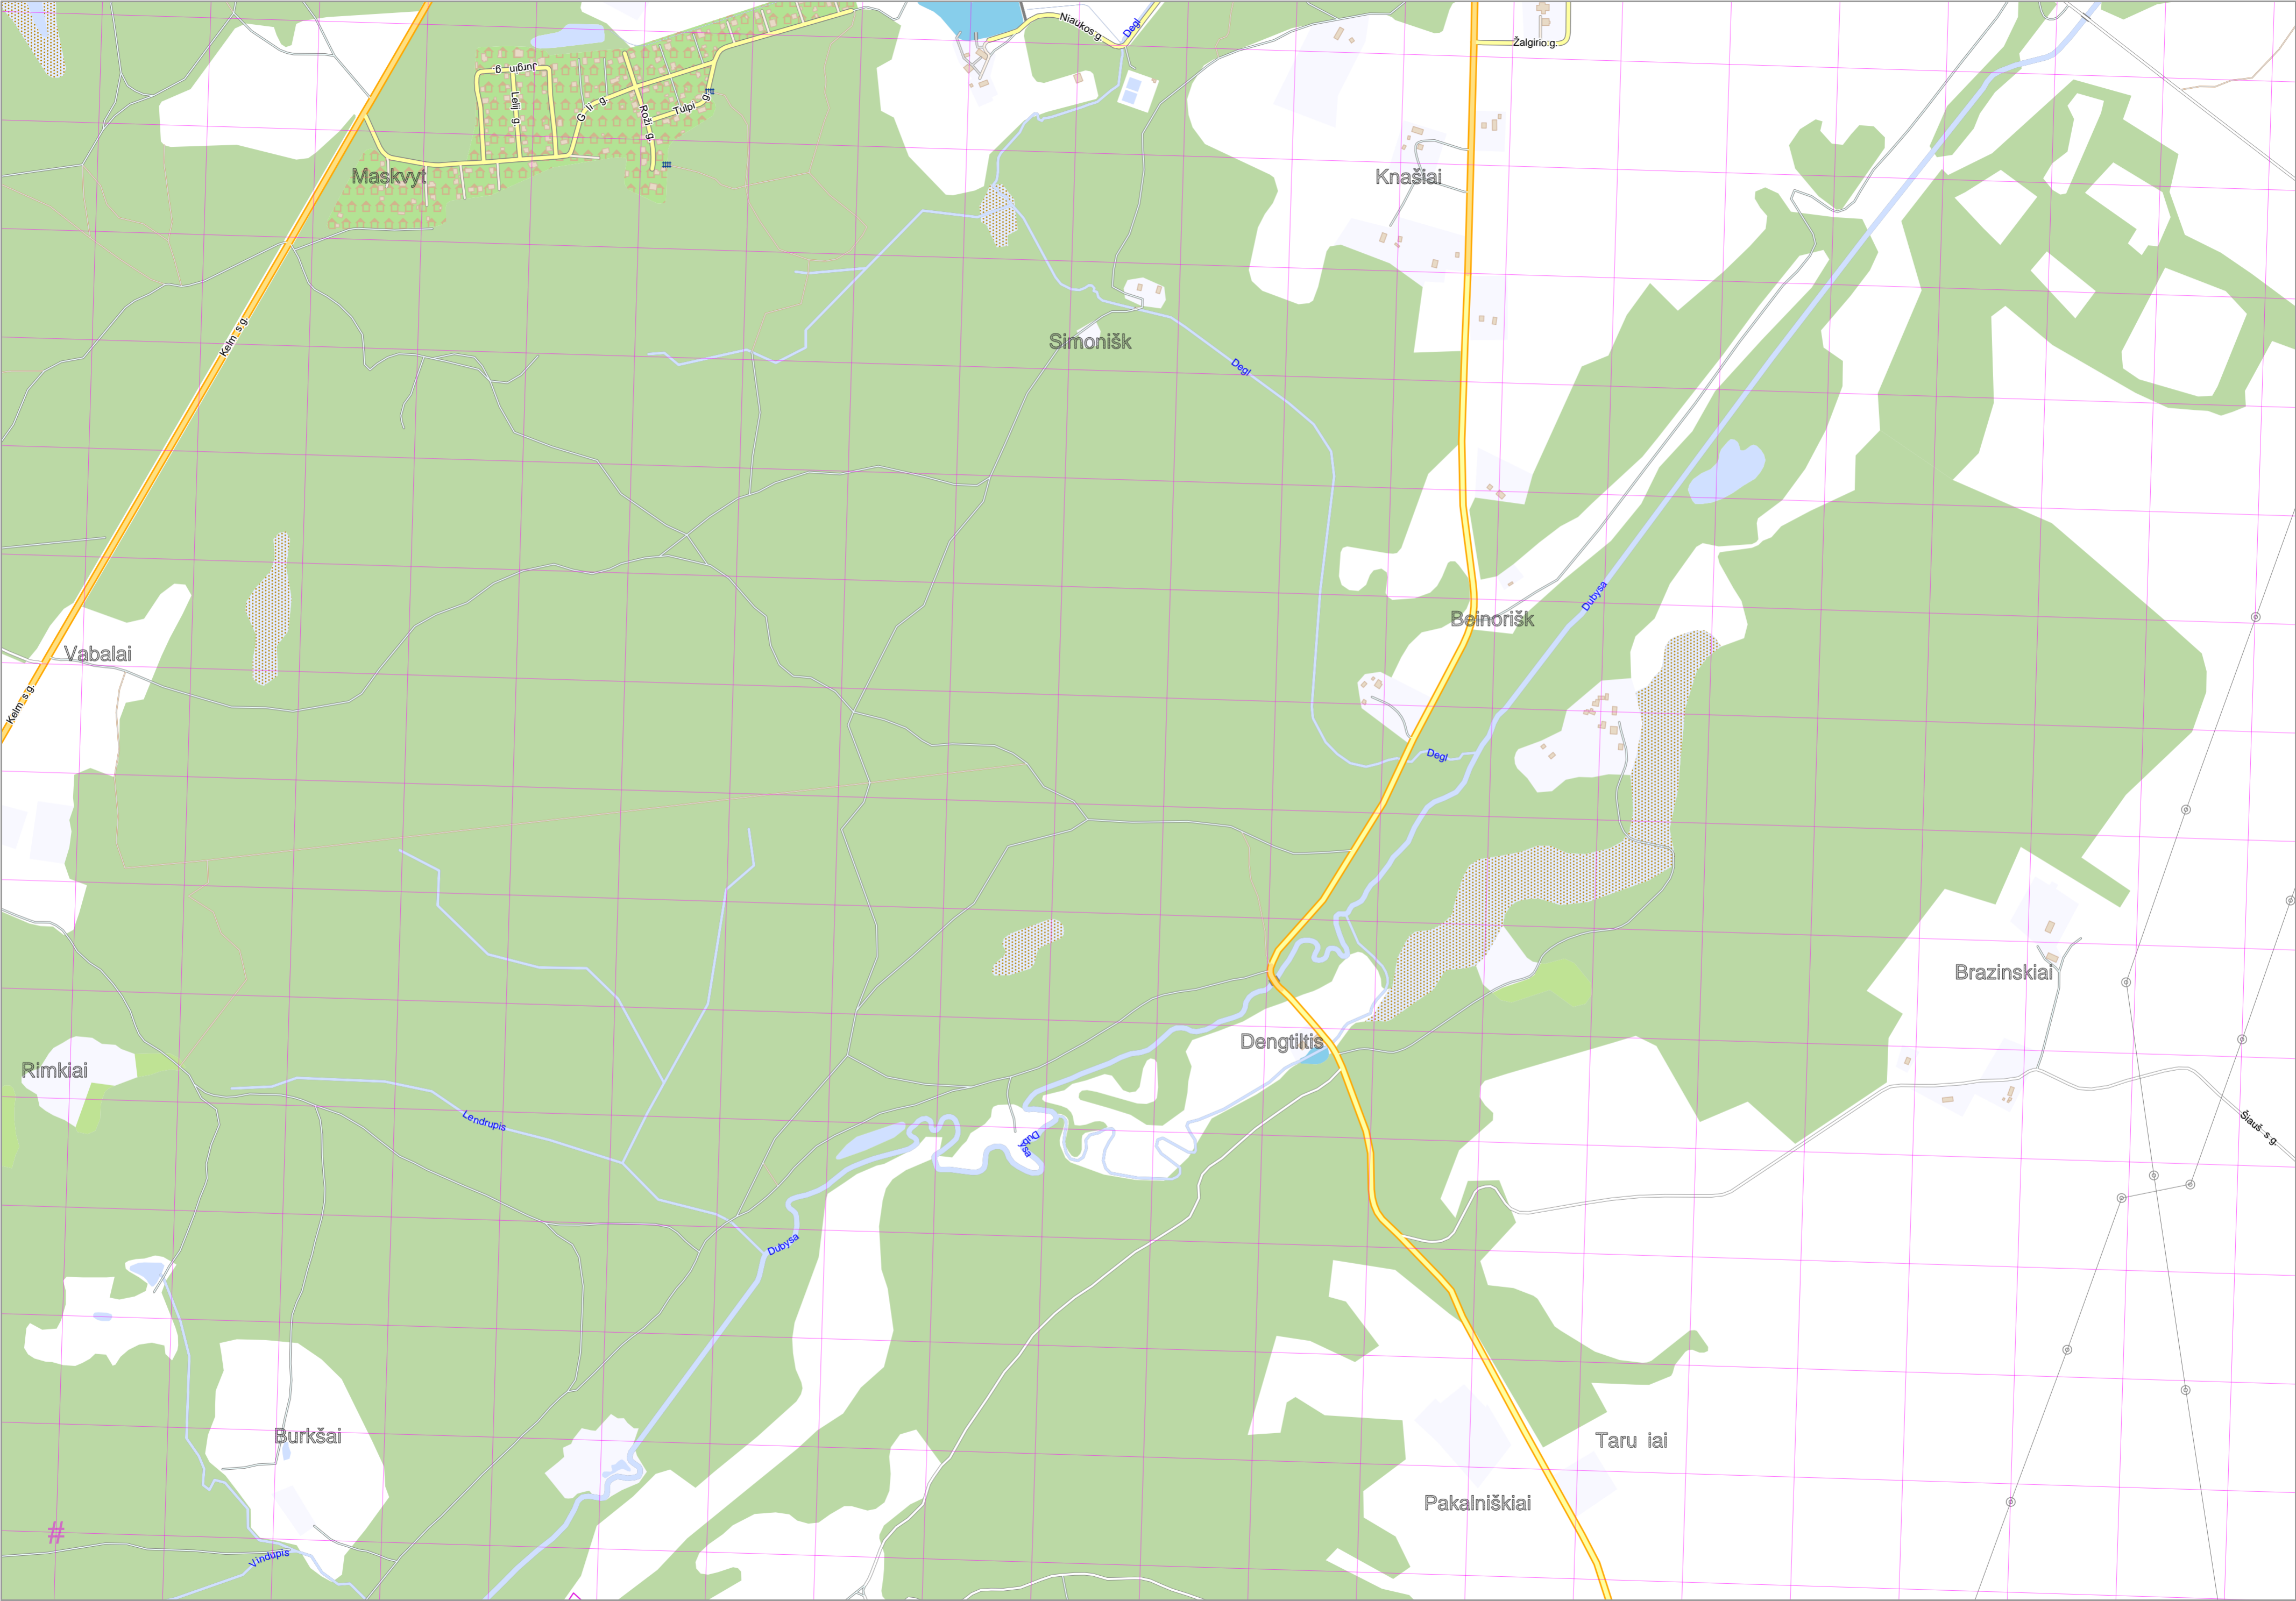

Map data © OpenStreetMap contributors

lon 23.16337 lat 55.79110

lon 23.00595 lat 55.76462 [nom. scale = 1 / 7500]

pdmap_20240426_225237_Example_Map_23.1296_55.7778_775.pdf

UTM: 34 U easting 631.60 km northing 6182.00 km
UTM-Grid-width = 200m