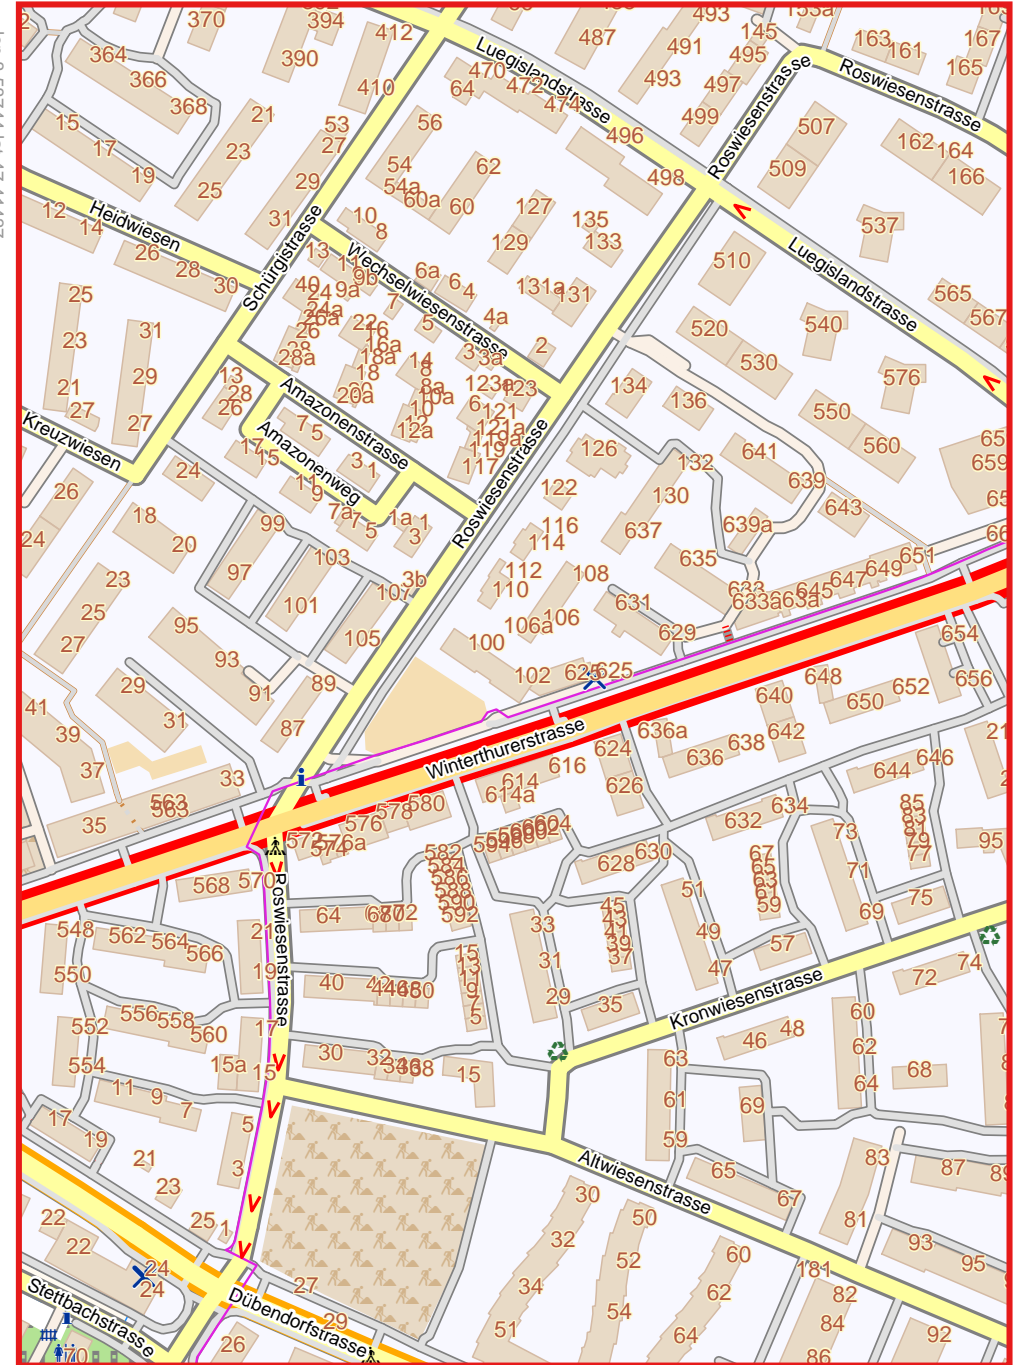

Schwamendingen Karte 10000

lon 8.57008 lat 47.39818 [nom. scale = 1/10000]

lon 8.58744 lat 47.41437

0 100 m 500 m