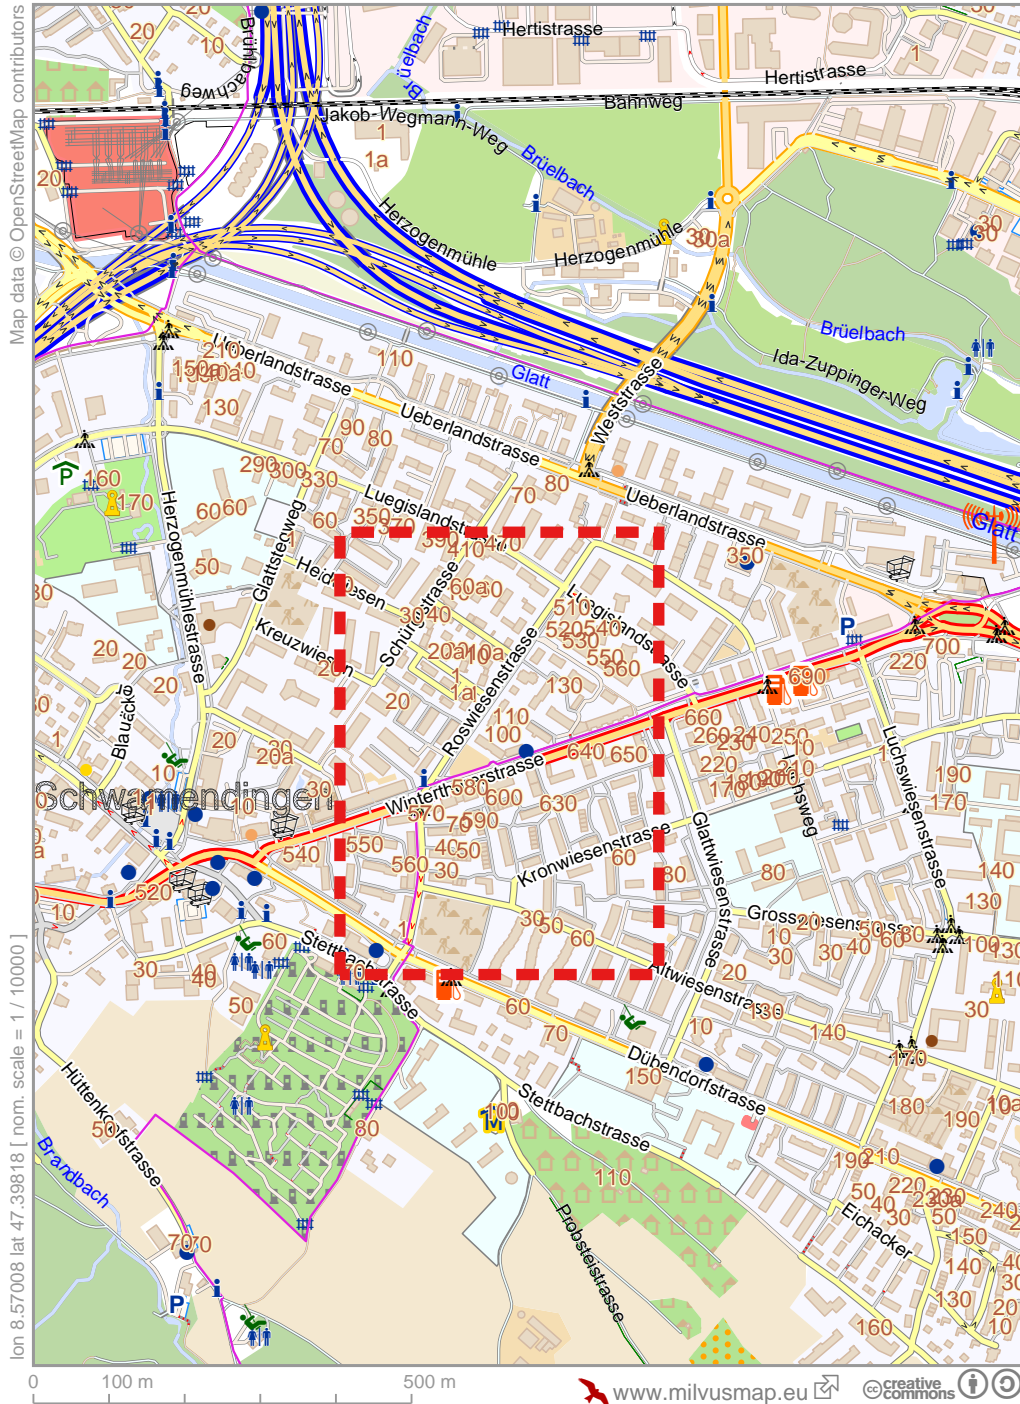

Schwamendingen Karte 10000

lon 8.57008 lat 47.39818 [nom. scale = 1/10000]

lon 8.58744 lat 47.41437

0 100 m 500 m