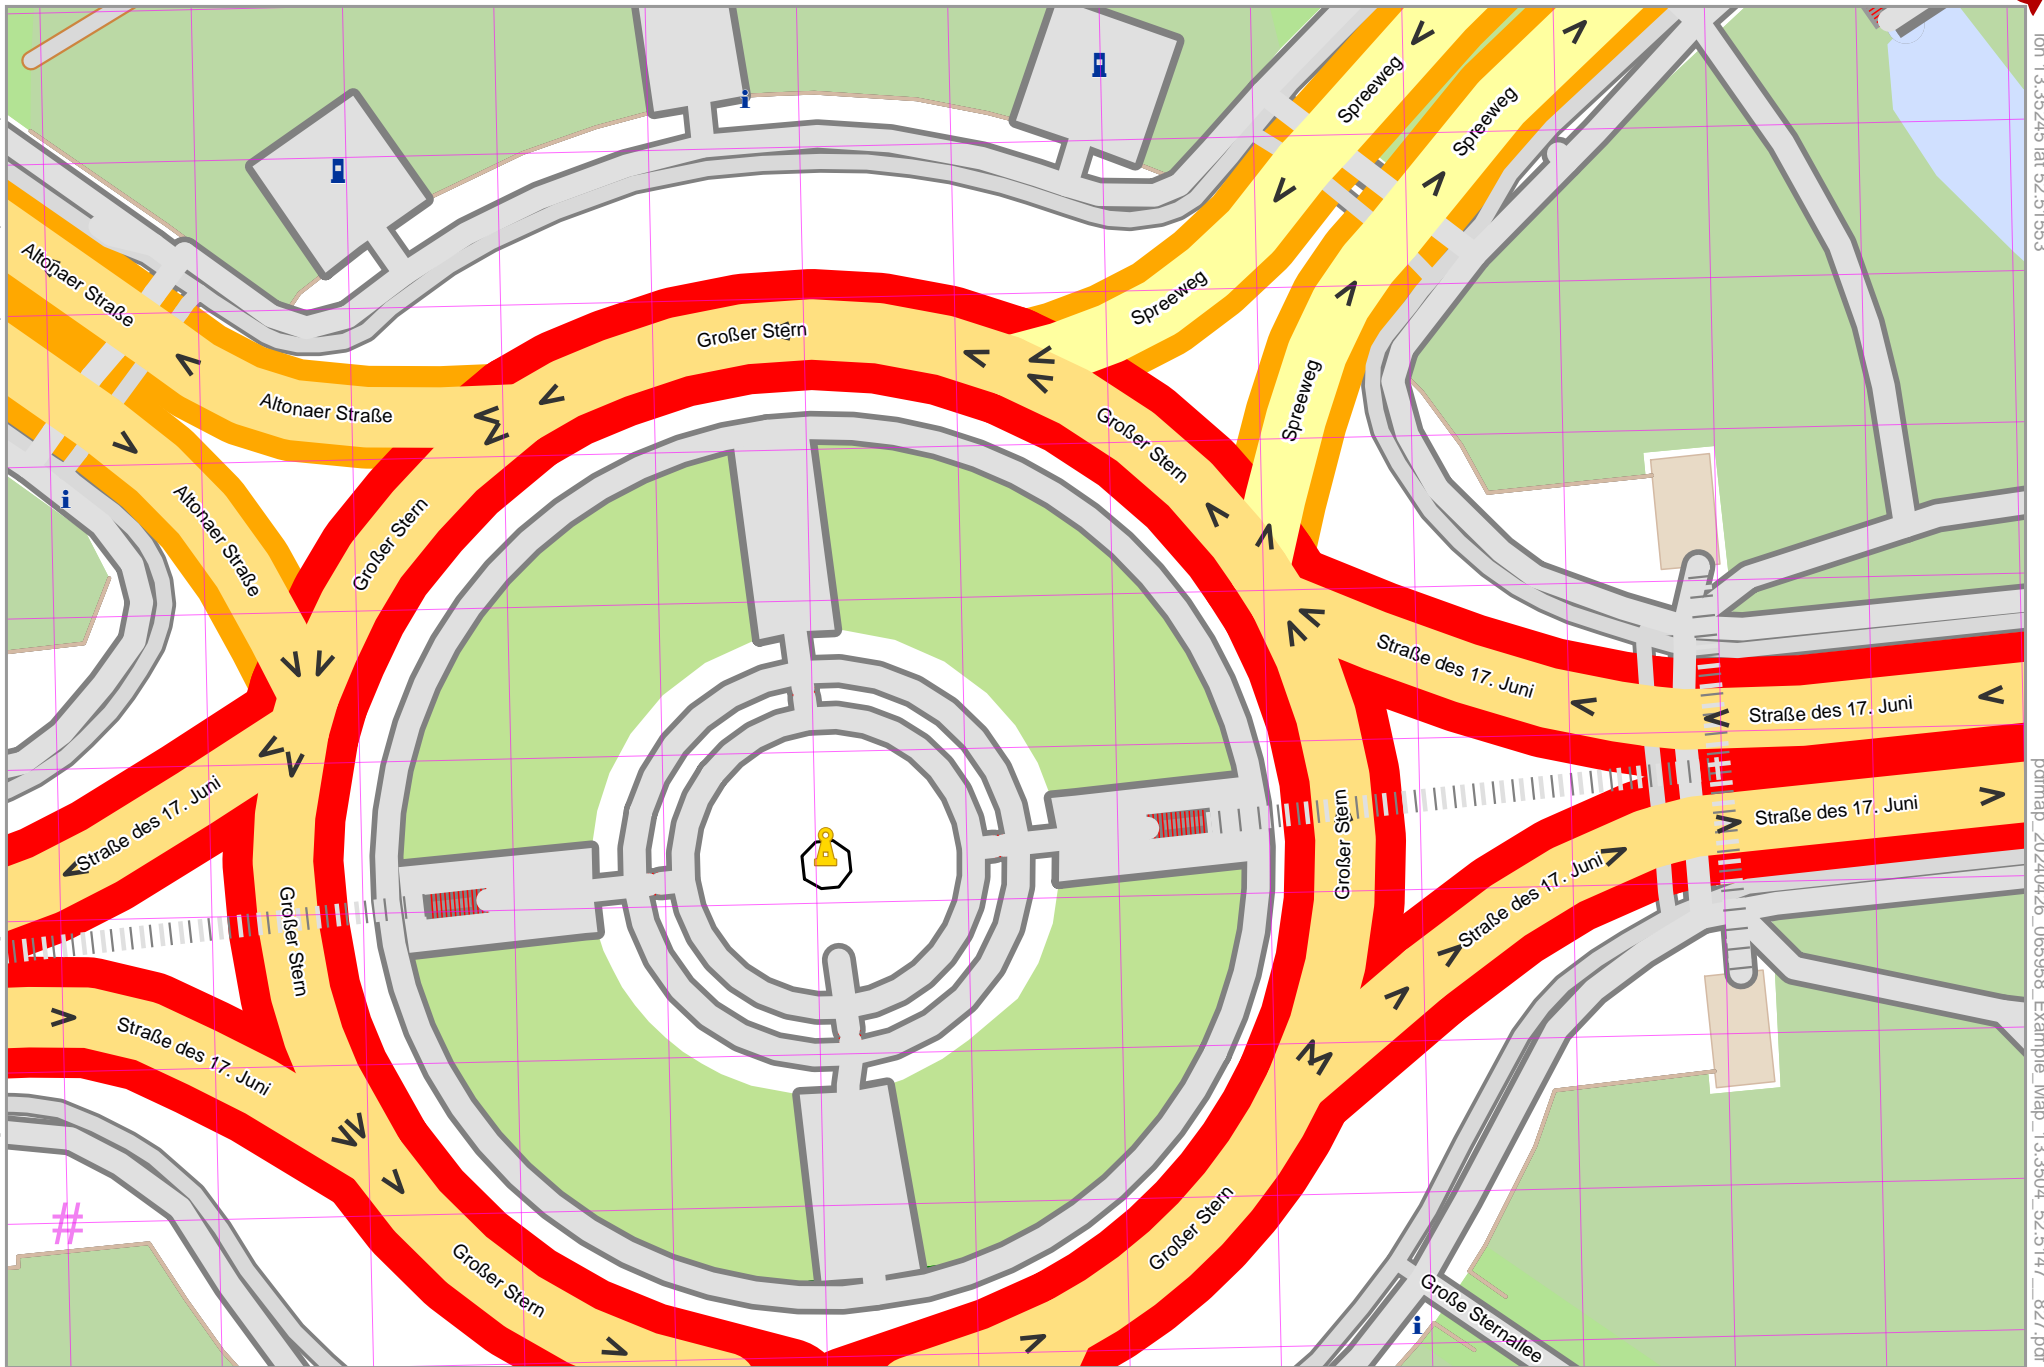

Map data © OpenStreetMap contributors

lon 13.35245 lat 52.51553

lon 13.34851 lat 52.51391 [nom. scale = 1 / 1000]

pdfmap_20240426_065958_Example_Map_13.3504_52.5147_827.pdf

UTM: 33 U easting 387.94 km northing 5819.50 km
UTM-Grid-width = 20m