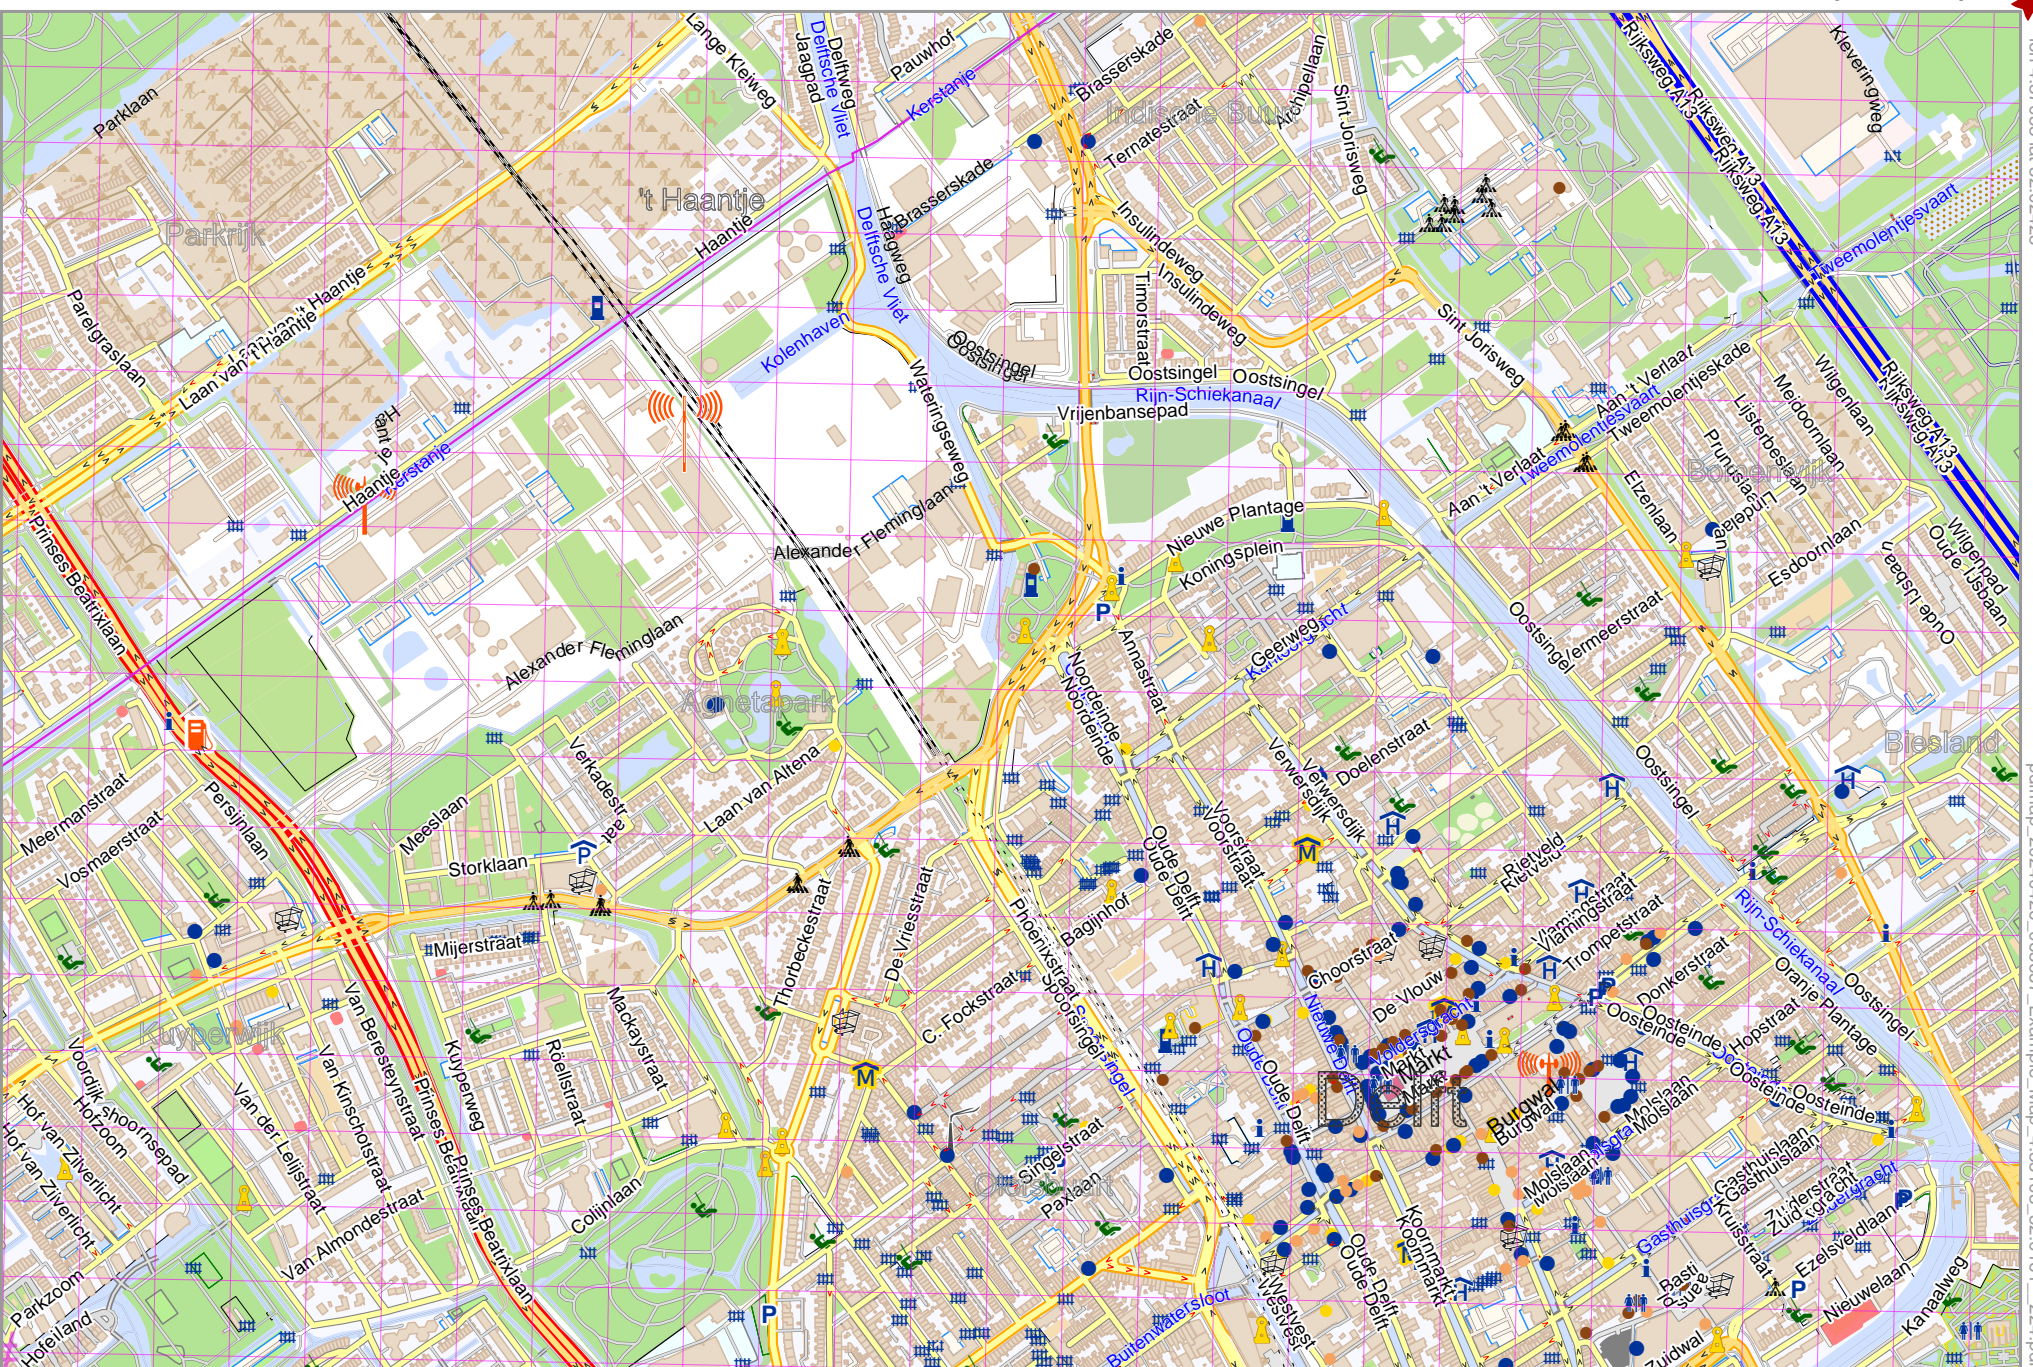

Map data © OpenStreetMap contributors

lon 4.37053 lat 52.02425

pdfmap\_20240426\_065657\_Example\_Map\_4.35108\_52.0161\_224.pdf

lon 4.33164 lat 52.00807 [ nom. scale = 1 / 10000 ]

# UTM: 31 U easting 591.40 km northing 5762.80 km

UTM-Grid-width = 100m