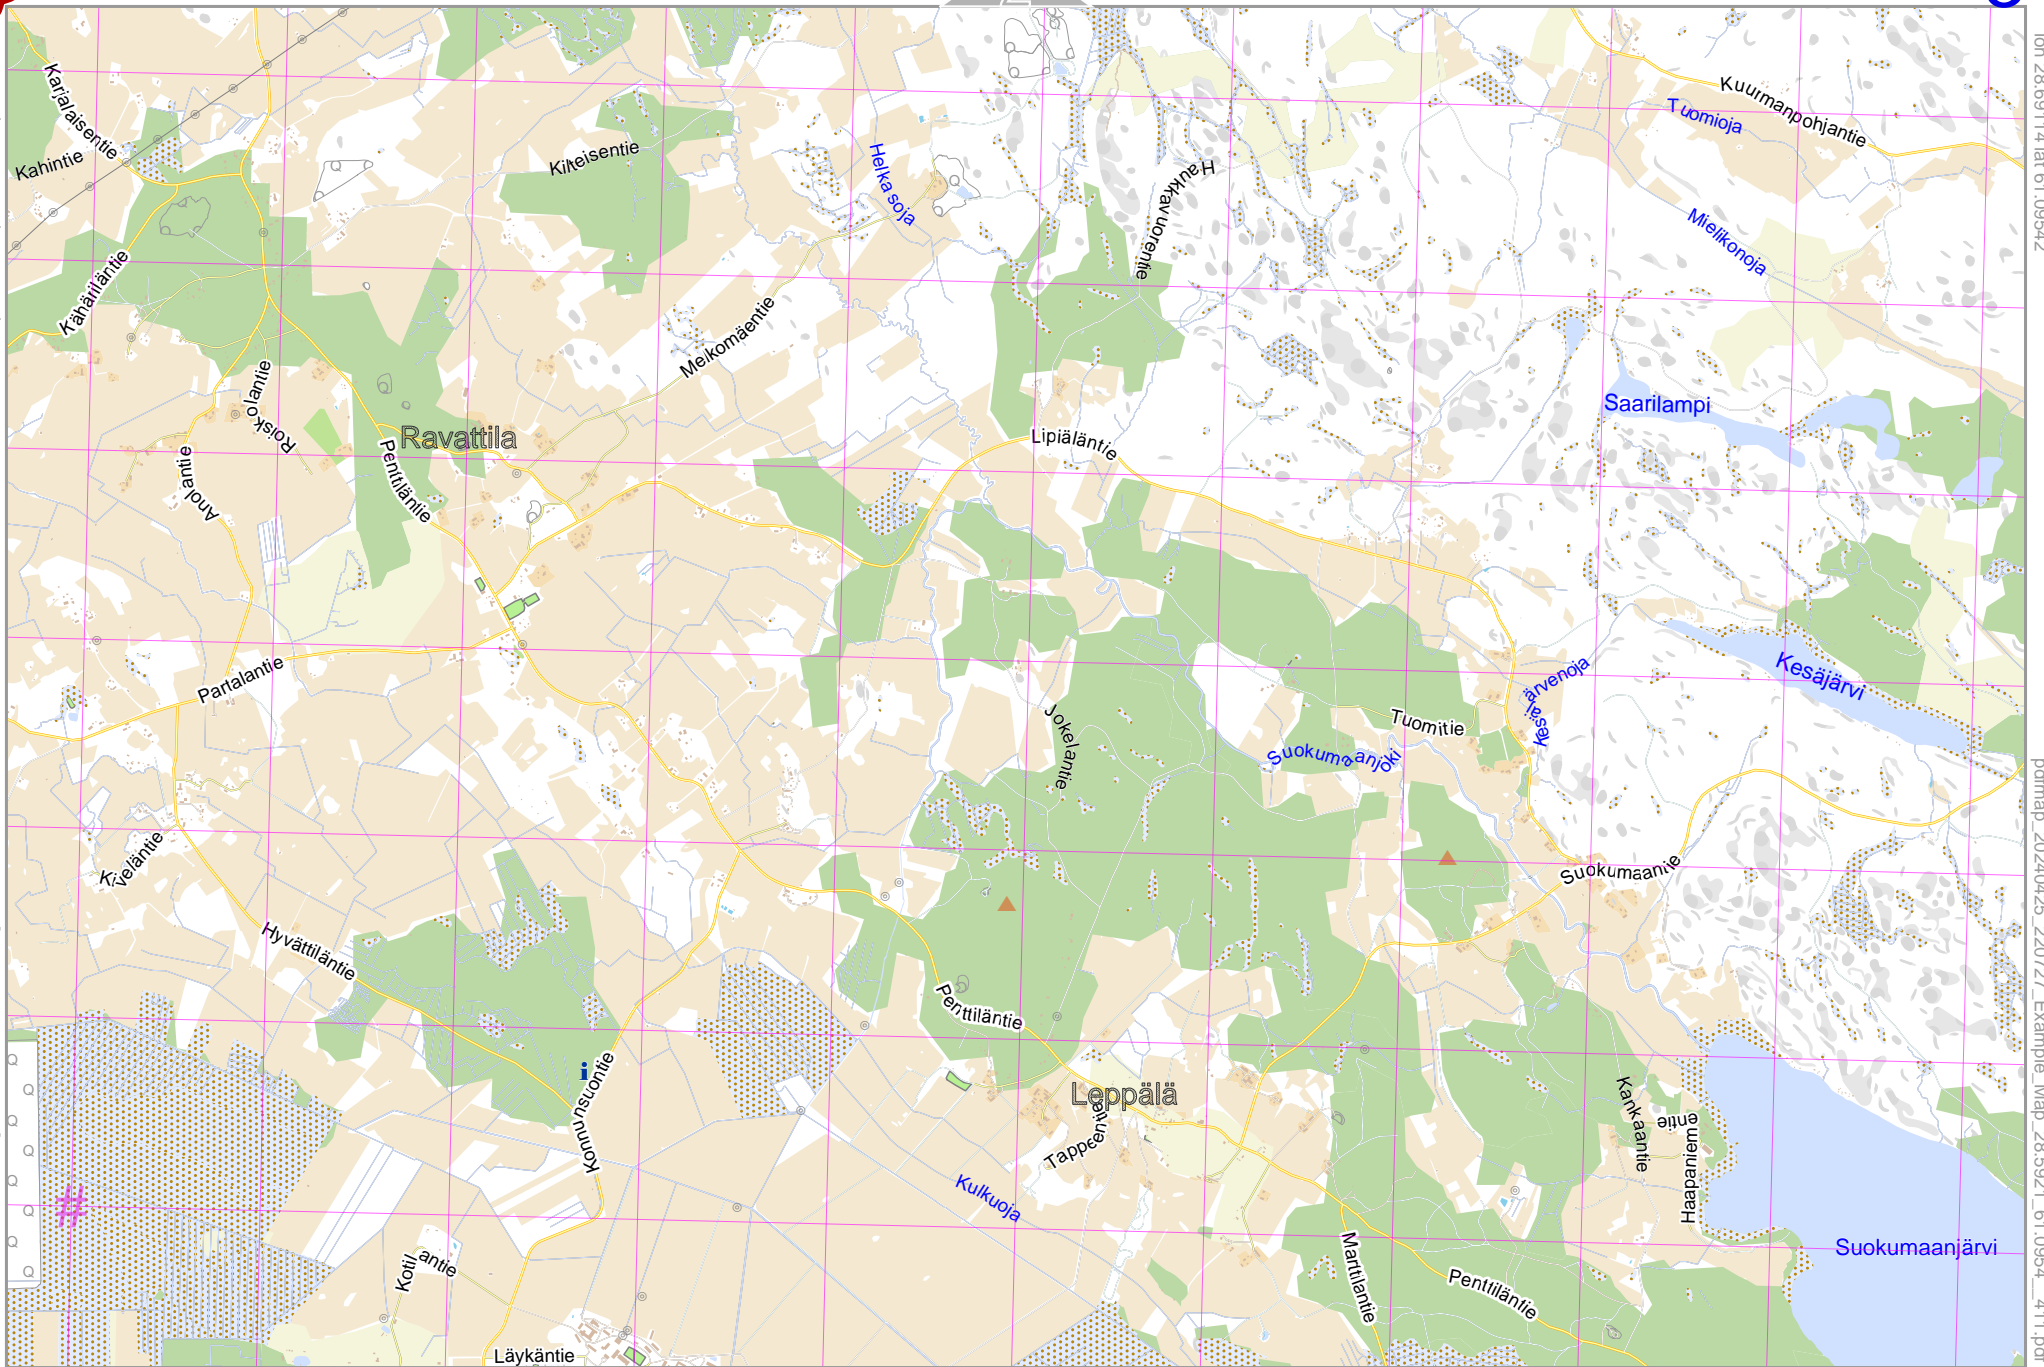

# Example\_Map

lon 28.69114 lat 61.16004

pdfmap\_20240425\_220727\_Example\_Map\_28.5921\_61.0954\_411.pdf

lon 28.49316 lat 61.03081  
[ nom. scale = 1 / 80000 ]

[www.milvusmap.eu](http://www.milvusmap.eu)

Map data © OpenStreetMap contributors

lon 28.49316 lat 61.09542 [ nom. scale = 1 / 40000 ]

lon 28.69114 lat 61.16004

pdfmap\_20240425\_220727\_Example\_Map\_28.5921\_61.0954\_4.11.pdf

# UTM: 35 V easting 581.00 km northing 6775.00 km

UTM-Grid-width = 1000m  
Contour interval = 20m

Map data © OpenStreetMap contributors

lon 28.49316 lat 61.03081 [ nom. scale = 1 / 40000 ]

lon 28.69114 lat 61.09542

# UTM: 35 V easting 581.00 km northing 6768.00 km

UTM-Grid-width = 1000m  
Contour interval = 20m