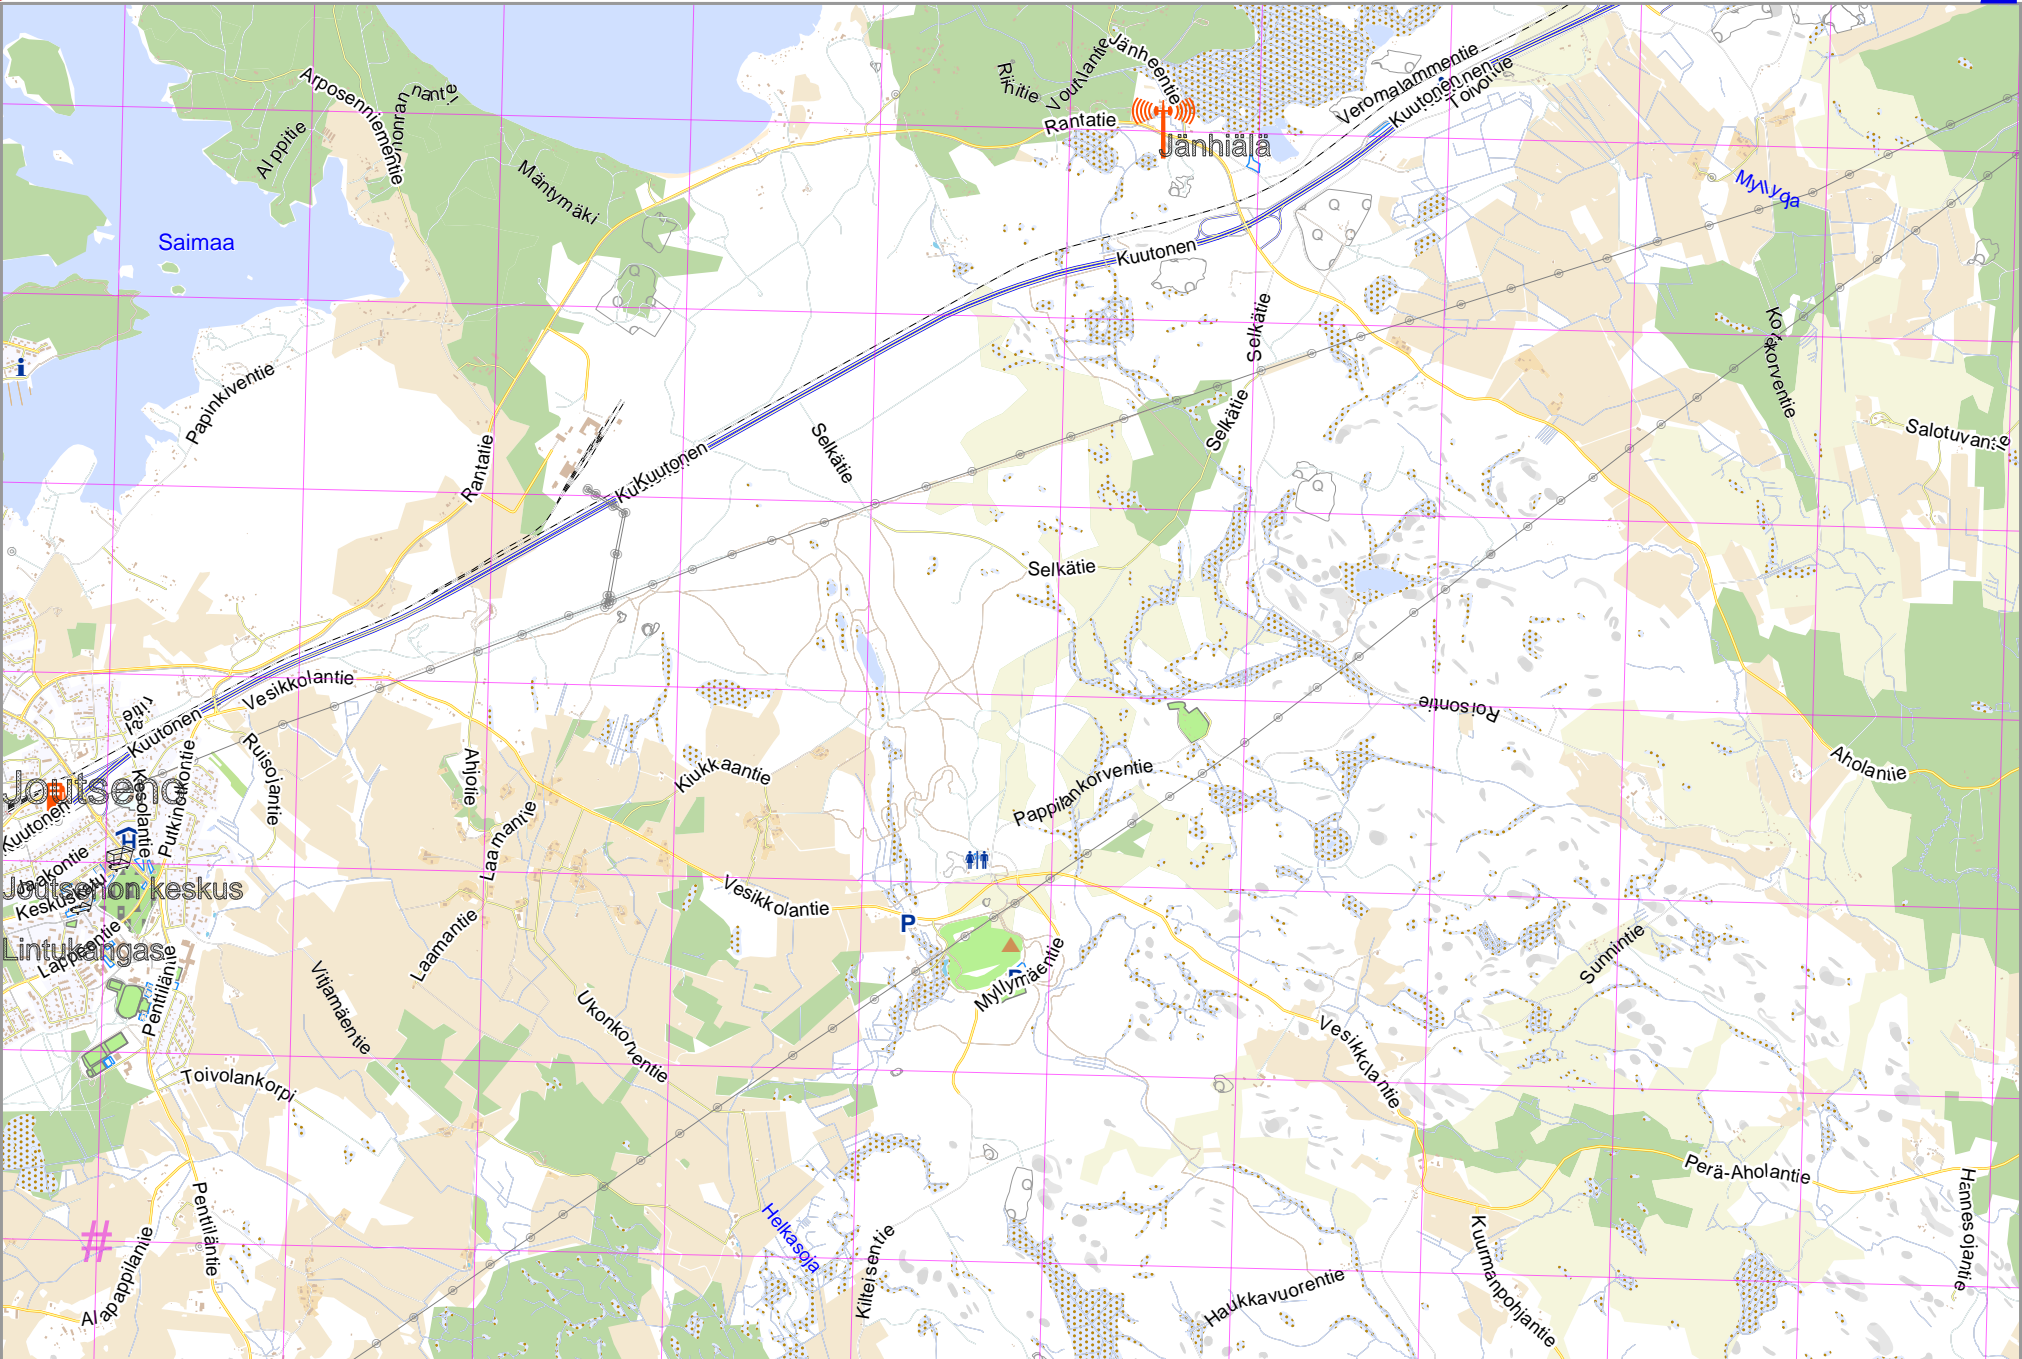

# Example\_Map

lon 28.69114 lat 61.16004

pdfmap\_20240425\_220727\_Example\_Map\_28.5921\_61.0954\_411.pdf

lon 28.49316 lat 61.03081  
[ nom. scale = 1 / 80000 ]

[www.milvusmap.eu](http://www.milvusmap.eu)

Map data © OpenStreetMap contributors

lon 28.49316 lat 61.09542 [ nom. scale = 1 / 40000 ]

lon 28.69114 lat 61.16004

pdfmap\_20240425\_220727\_Example\_Map\_28.5921\_61.0954\_4.11.pdf

# UTM: 35 V easting 581.00 km northing 6775.00 km

UTM-Grid-width = 1000m  
Contour interval = 20m

Map data © OpenStreetMap contributors

lon 28.49316 lat 61.03081 [ nom. scale = 1 / 40000 ]

lon 28.69114 lat 61.09542

# UTM: 35 V easting 581.00 km northing 6768.00 km

UTM-Grid-width = 1000m  
Contour interval = 20m