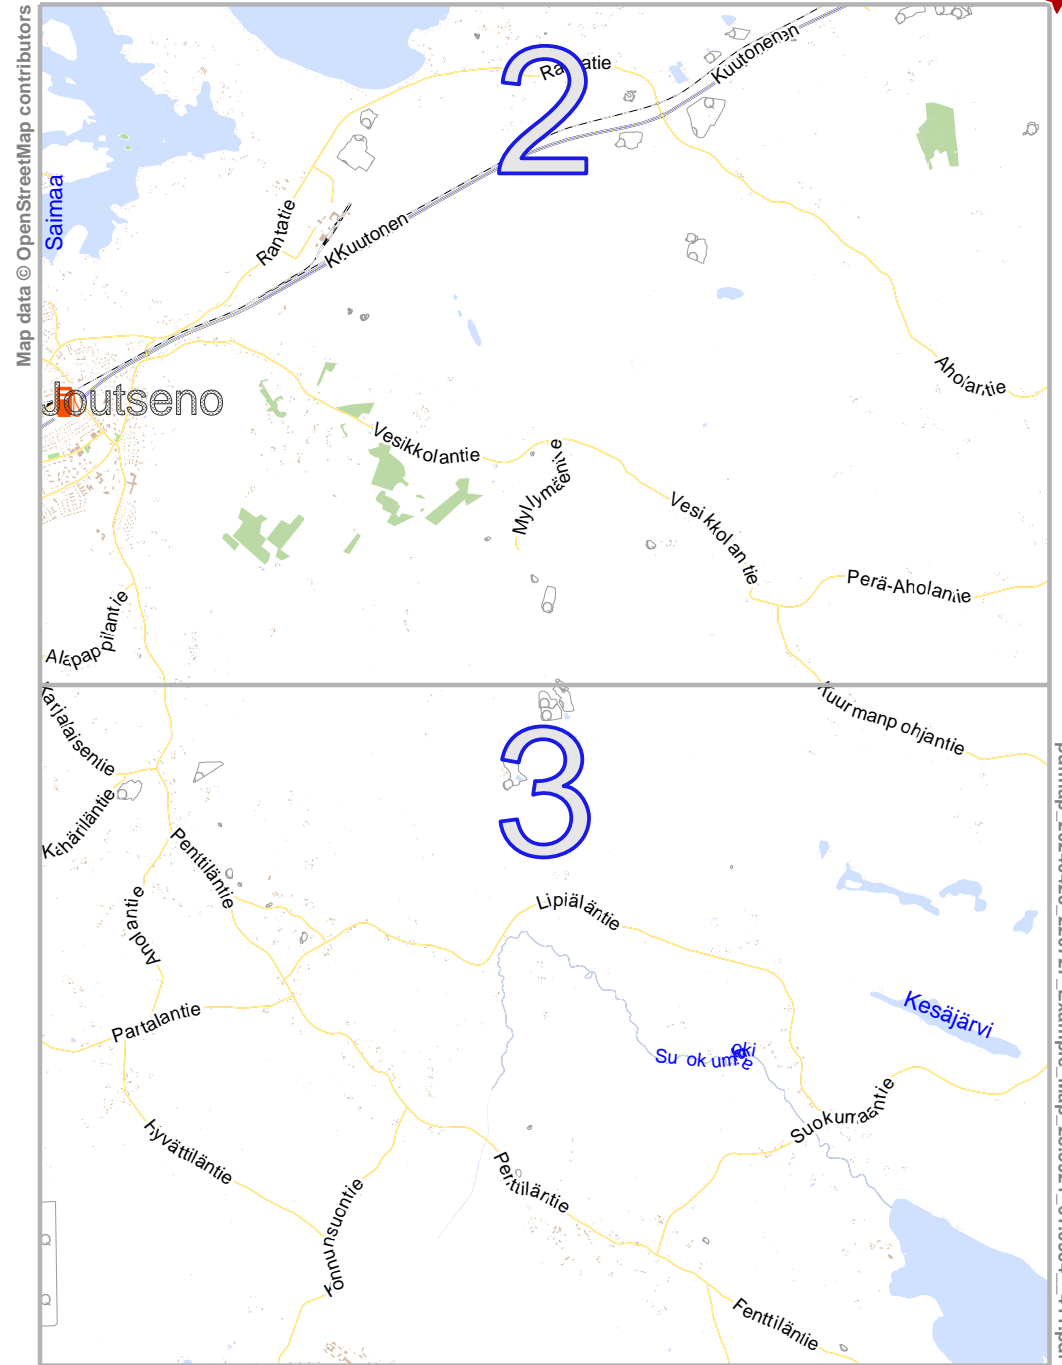

# Example\_Map

lon 28.69114 lat 61.16004

pdfmap\_20240425\_220727\_Example\_Map\_28.5921\_61.0954\_411.pdf

lon 28.49316 lat 61.03081  
[ nom. scale = 1 / 80000 ]

[www.milvusmap.eu](http://www.milvusmap.eu)

Map data © OpenStreetMap contributors

lon 28.49316 lat 61.09542 [ nom. scale = 1 / 40000 ]

lon 28.69114 lat 61.16004

pdfmap\_20240425\_220727\_Example\_Map\_28.5921\_61.0954\_4.11.pdf

# UTM: 35 V easting 581.00 km northing 6775.00 km

UTM-Grid-width = 1000m  
Contour interval = 20m

Map data © OpenStreetMap contributors

lon 28.49316 lat 61.03081 [ nom. scale = 1 / 40000 ]

lon 28.69114 lat 61.09542

# UTM: 35 V easting 581.00 km northing 6768.00 km

UTM-Grid-width = 1000m  
Contour interval = 20m