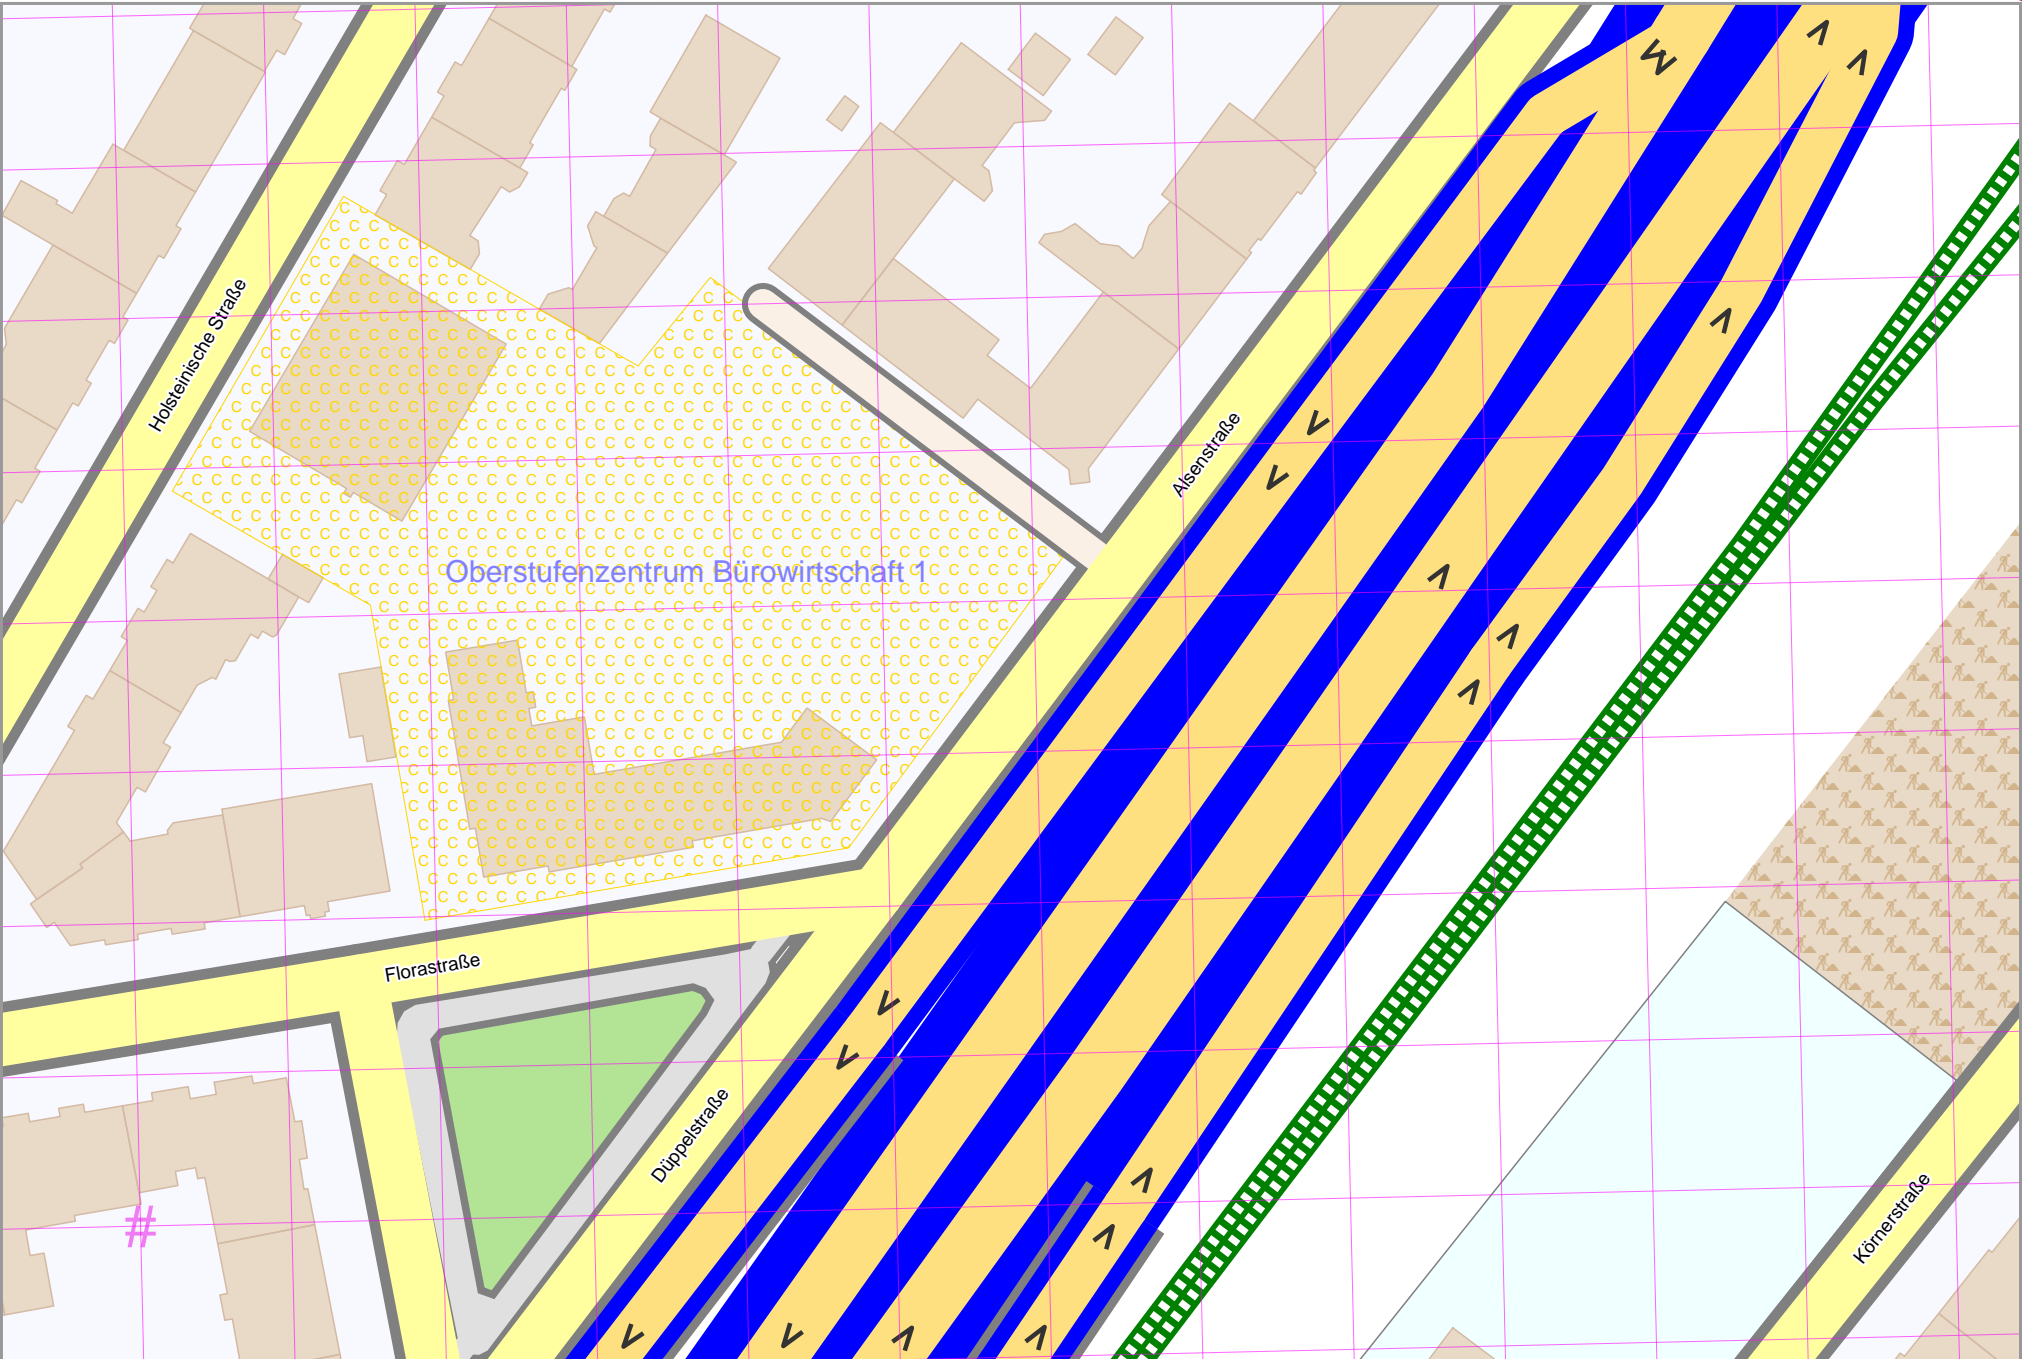

Map data © OpenStreetMap contributors

lon 13.32738 lat 52.46111 [nom. scale = 1 / 1000]

lon 13.33131 lat 52.46273

pdfmap_20240425_215901_Example_Map_13.3293_52.4619_741.pdf

UTM: 33 U easting 386.38 km northing 5813.66 km
UTM-Grid-width = 20m