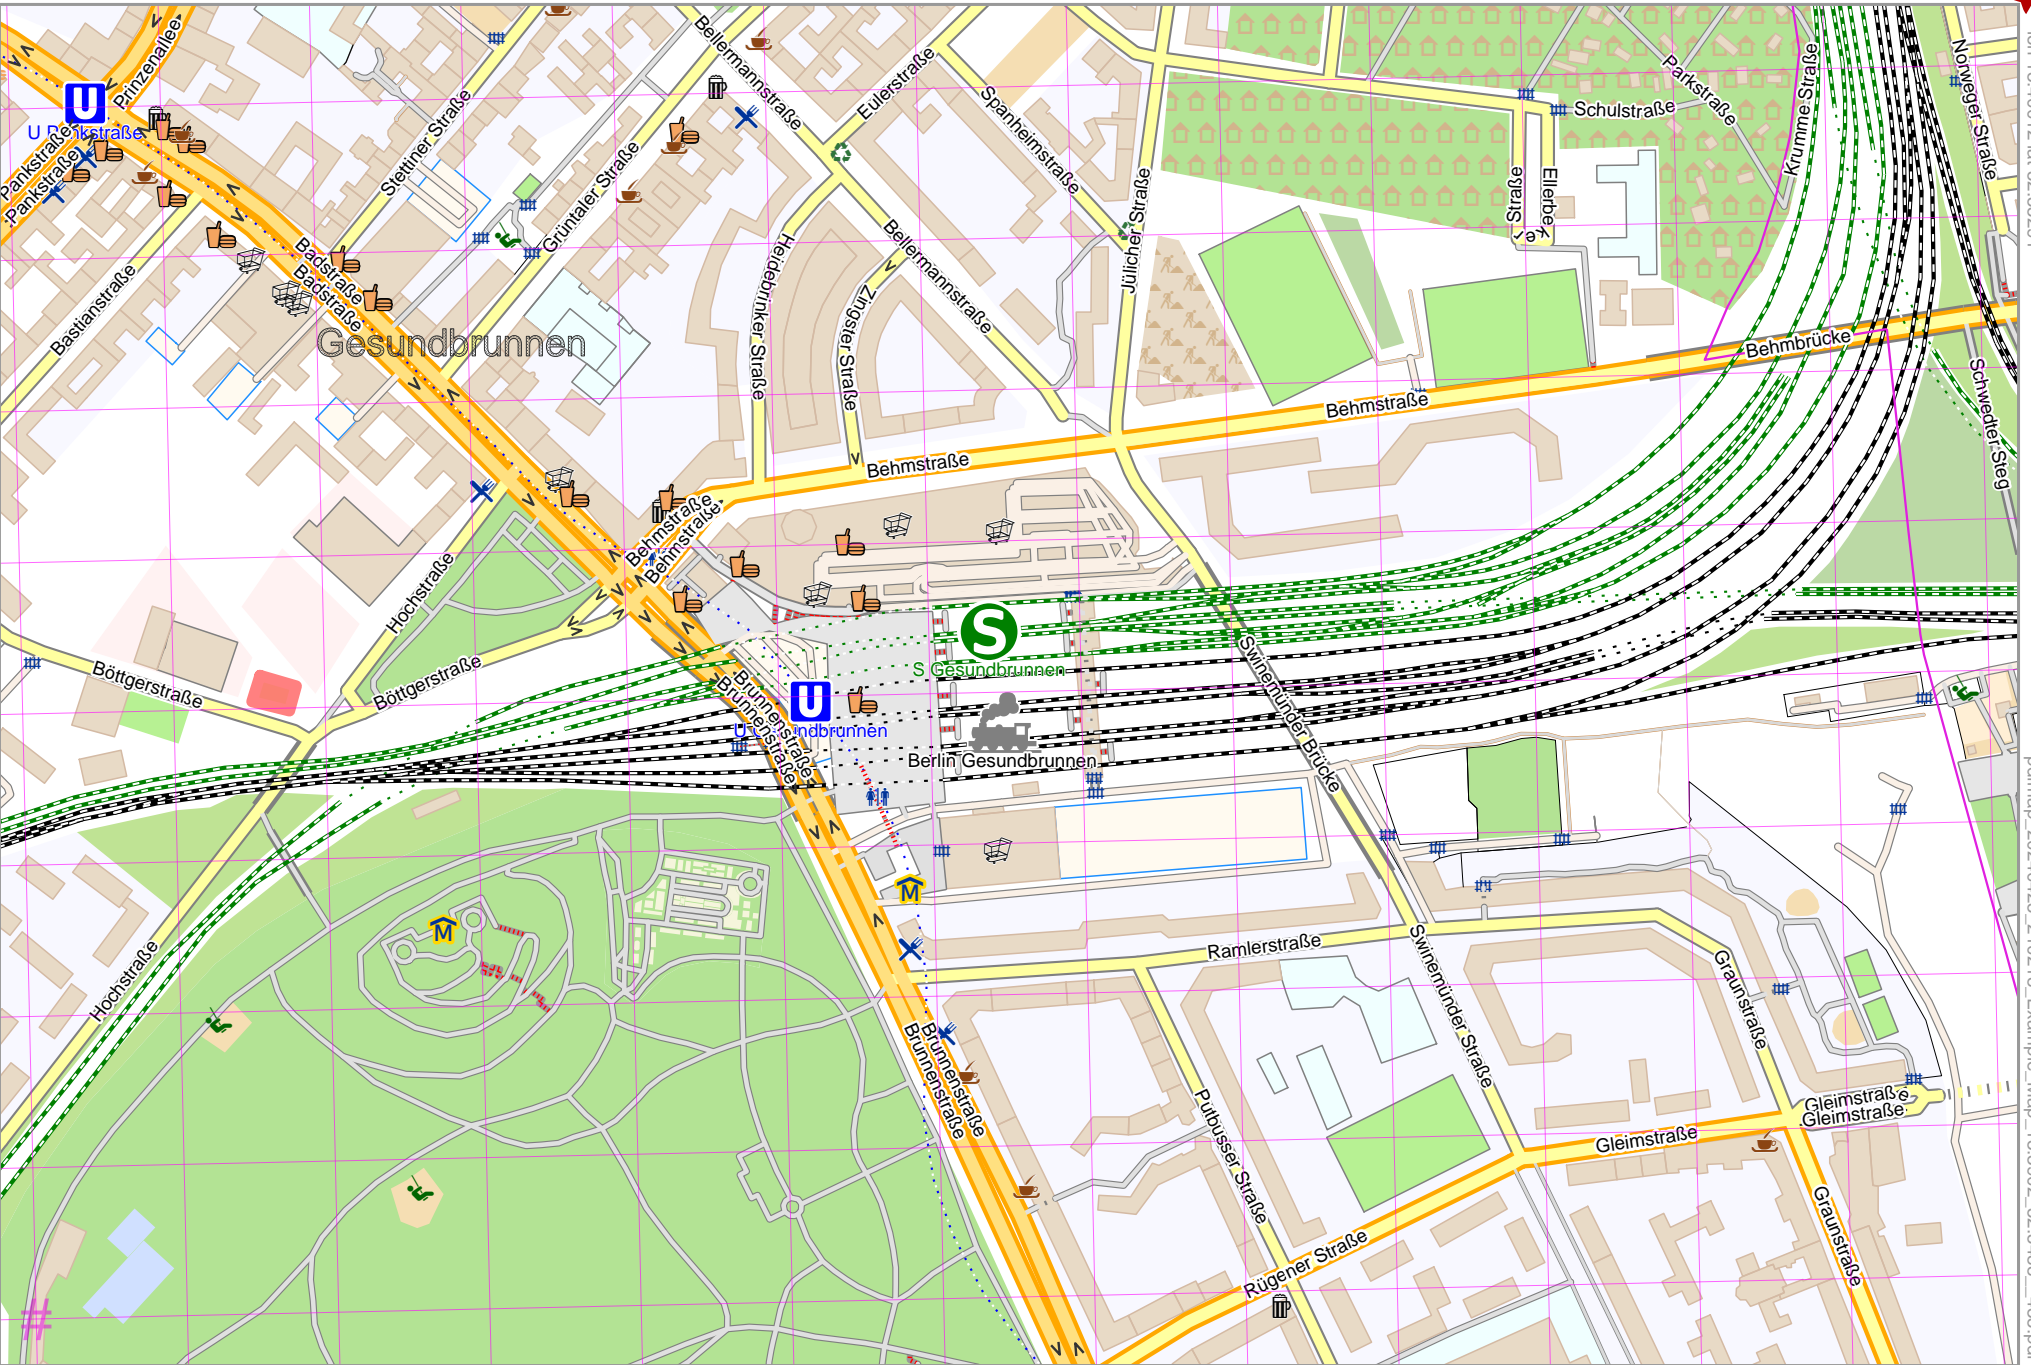

Map data © CCBY-SA2 fcsm.org-osm.org contributors

lon 13.38044 lat 52.54482 [nom. scale = 1 / 5000]

lon 13.40012 lat 52.55291

pdfmap_20240425_210218_Example_Map_133902_52.5488_435.pdf

UTM: 33 U easting 390.20 km northing 5822.90 km

UTM-Grid-width = 100m

www.milvusmap.eu