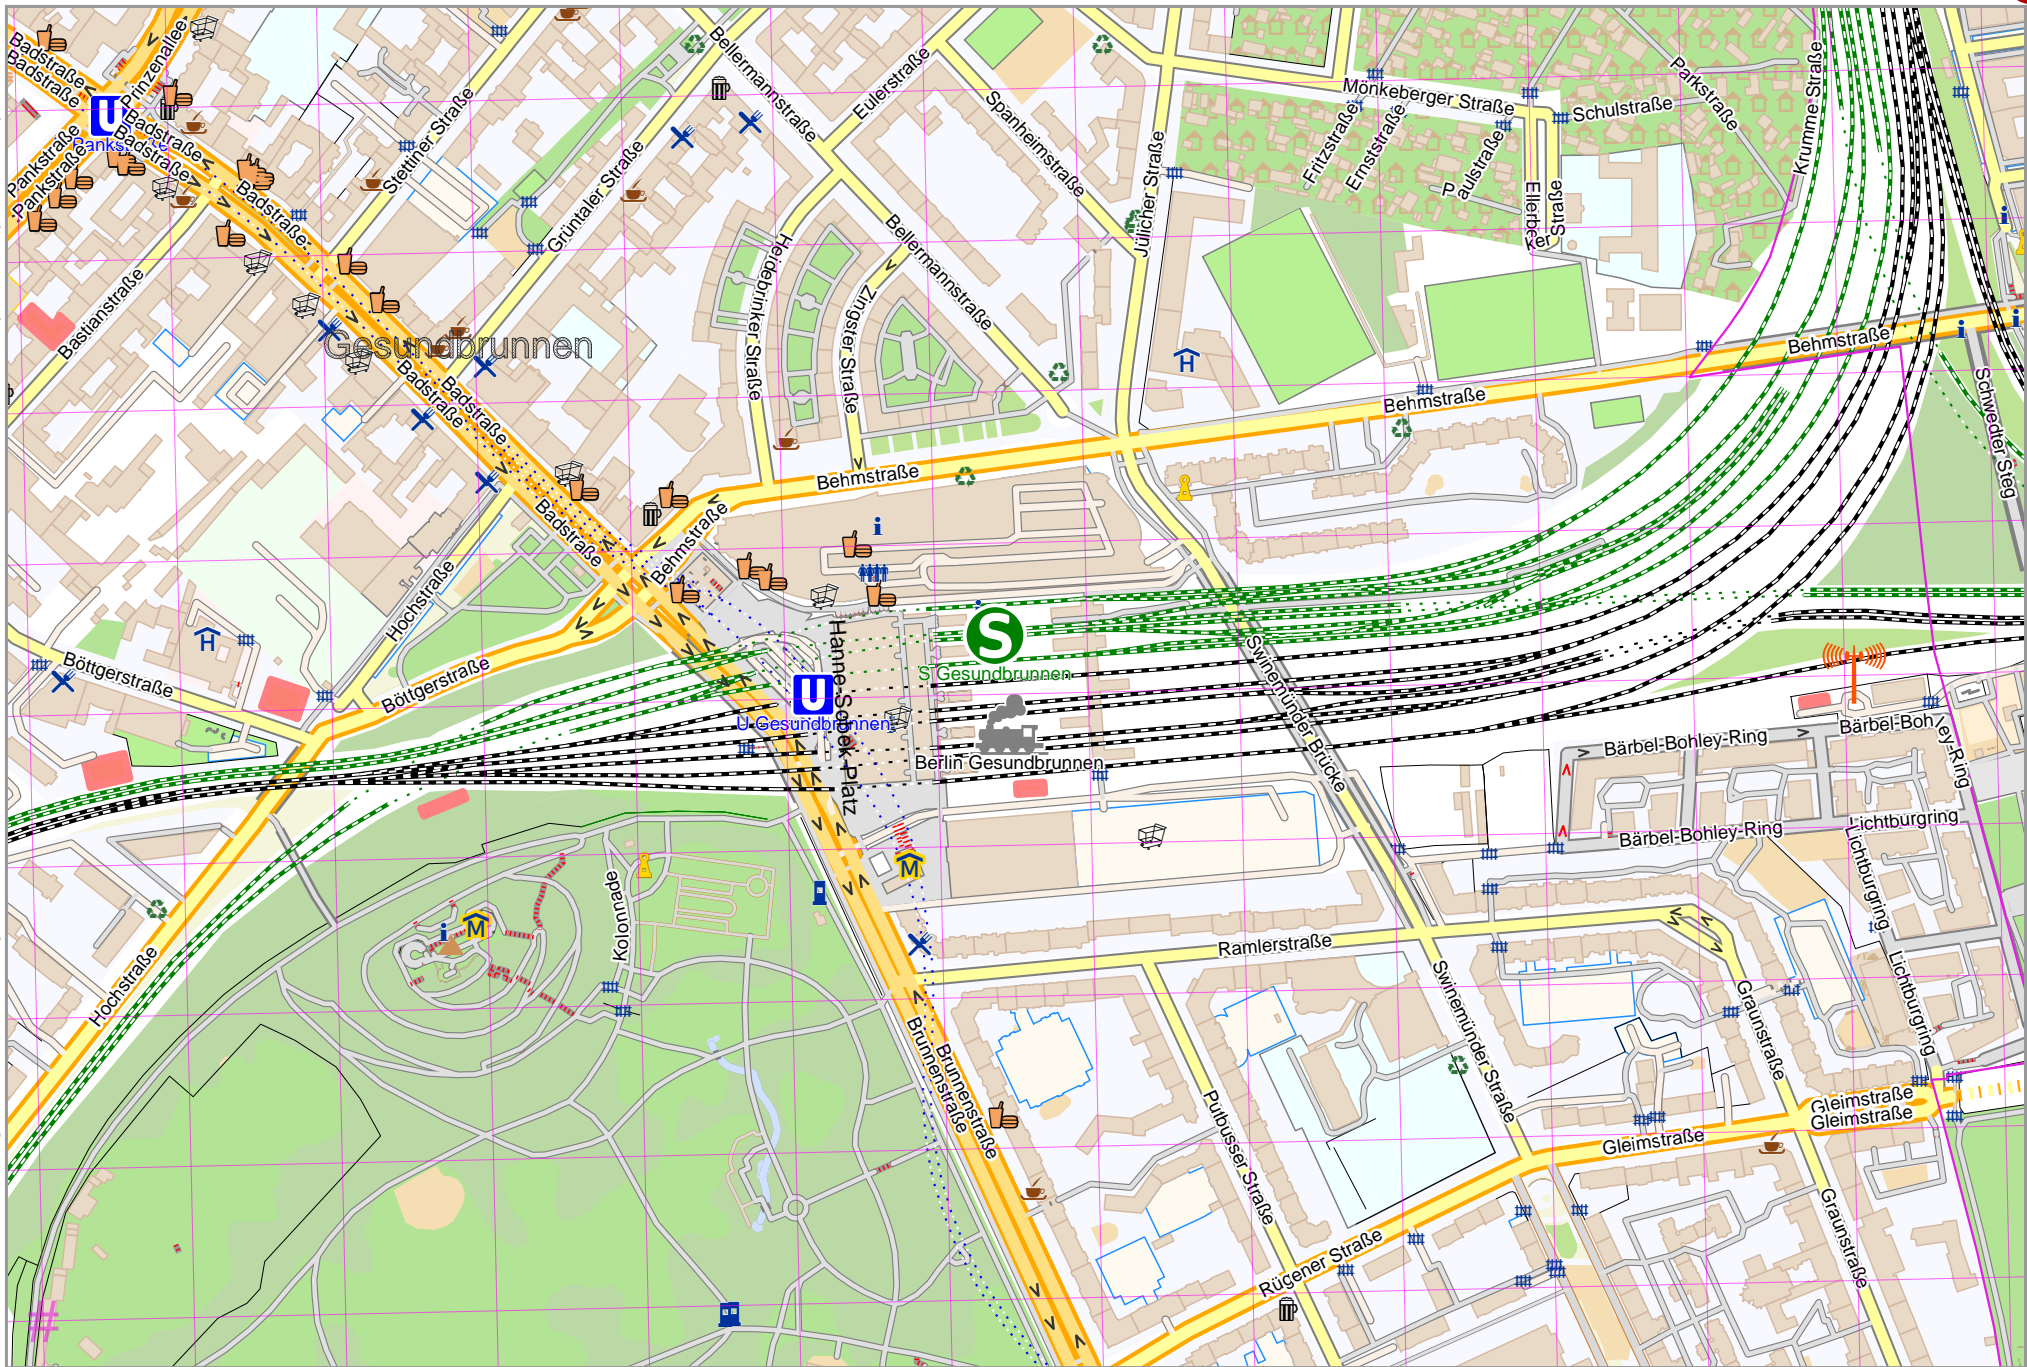

Map data © OpenStreetMap contributors

lon 13.40012 lat 52.55291

lon 13.38044 lat 52.54482 [nom. scale = 1 / 5000]

pdfmap_20240425_210200_Example_Map_133902_52.5488_725.pdf

UTM: 33 U easting 390.20 km northing 5822.90 km
UTM-Grid-width = 100m