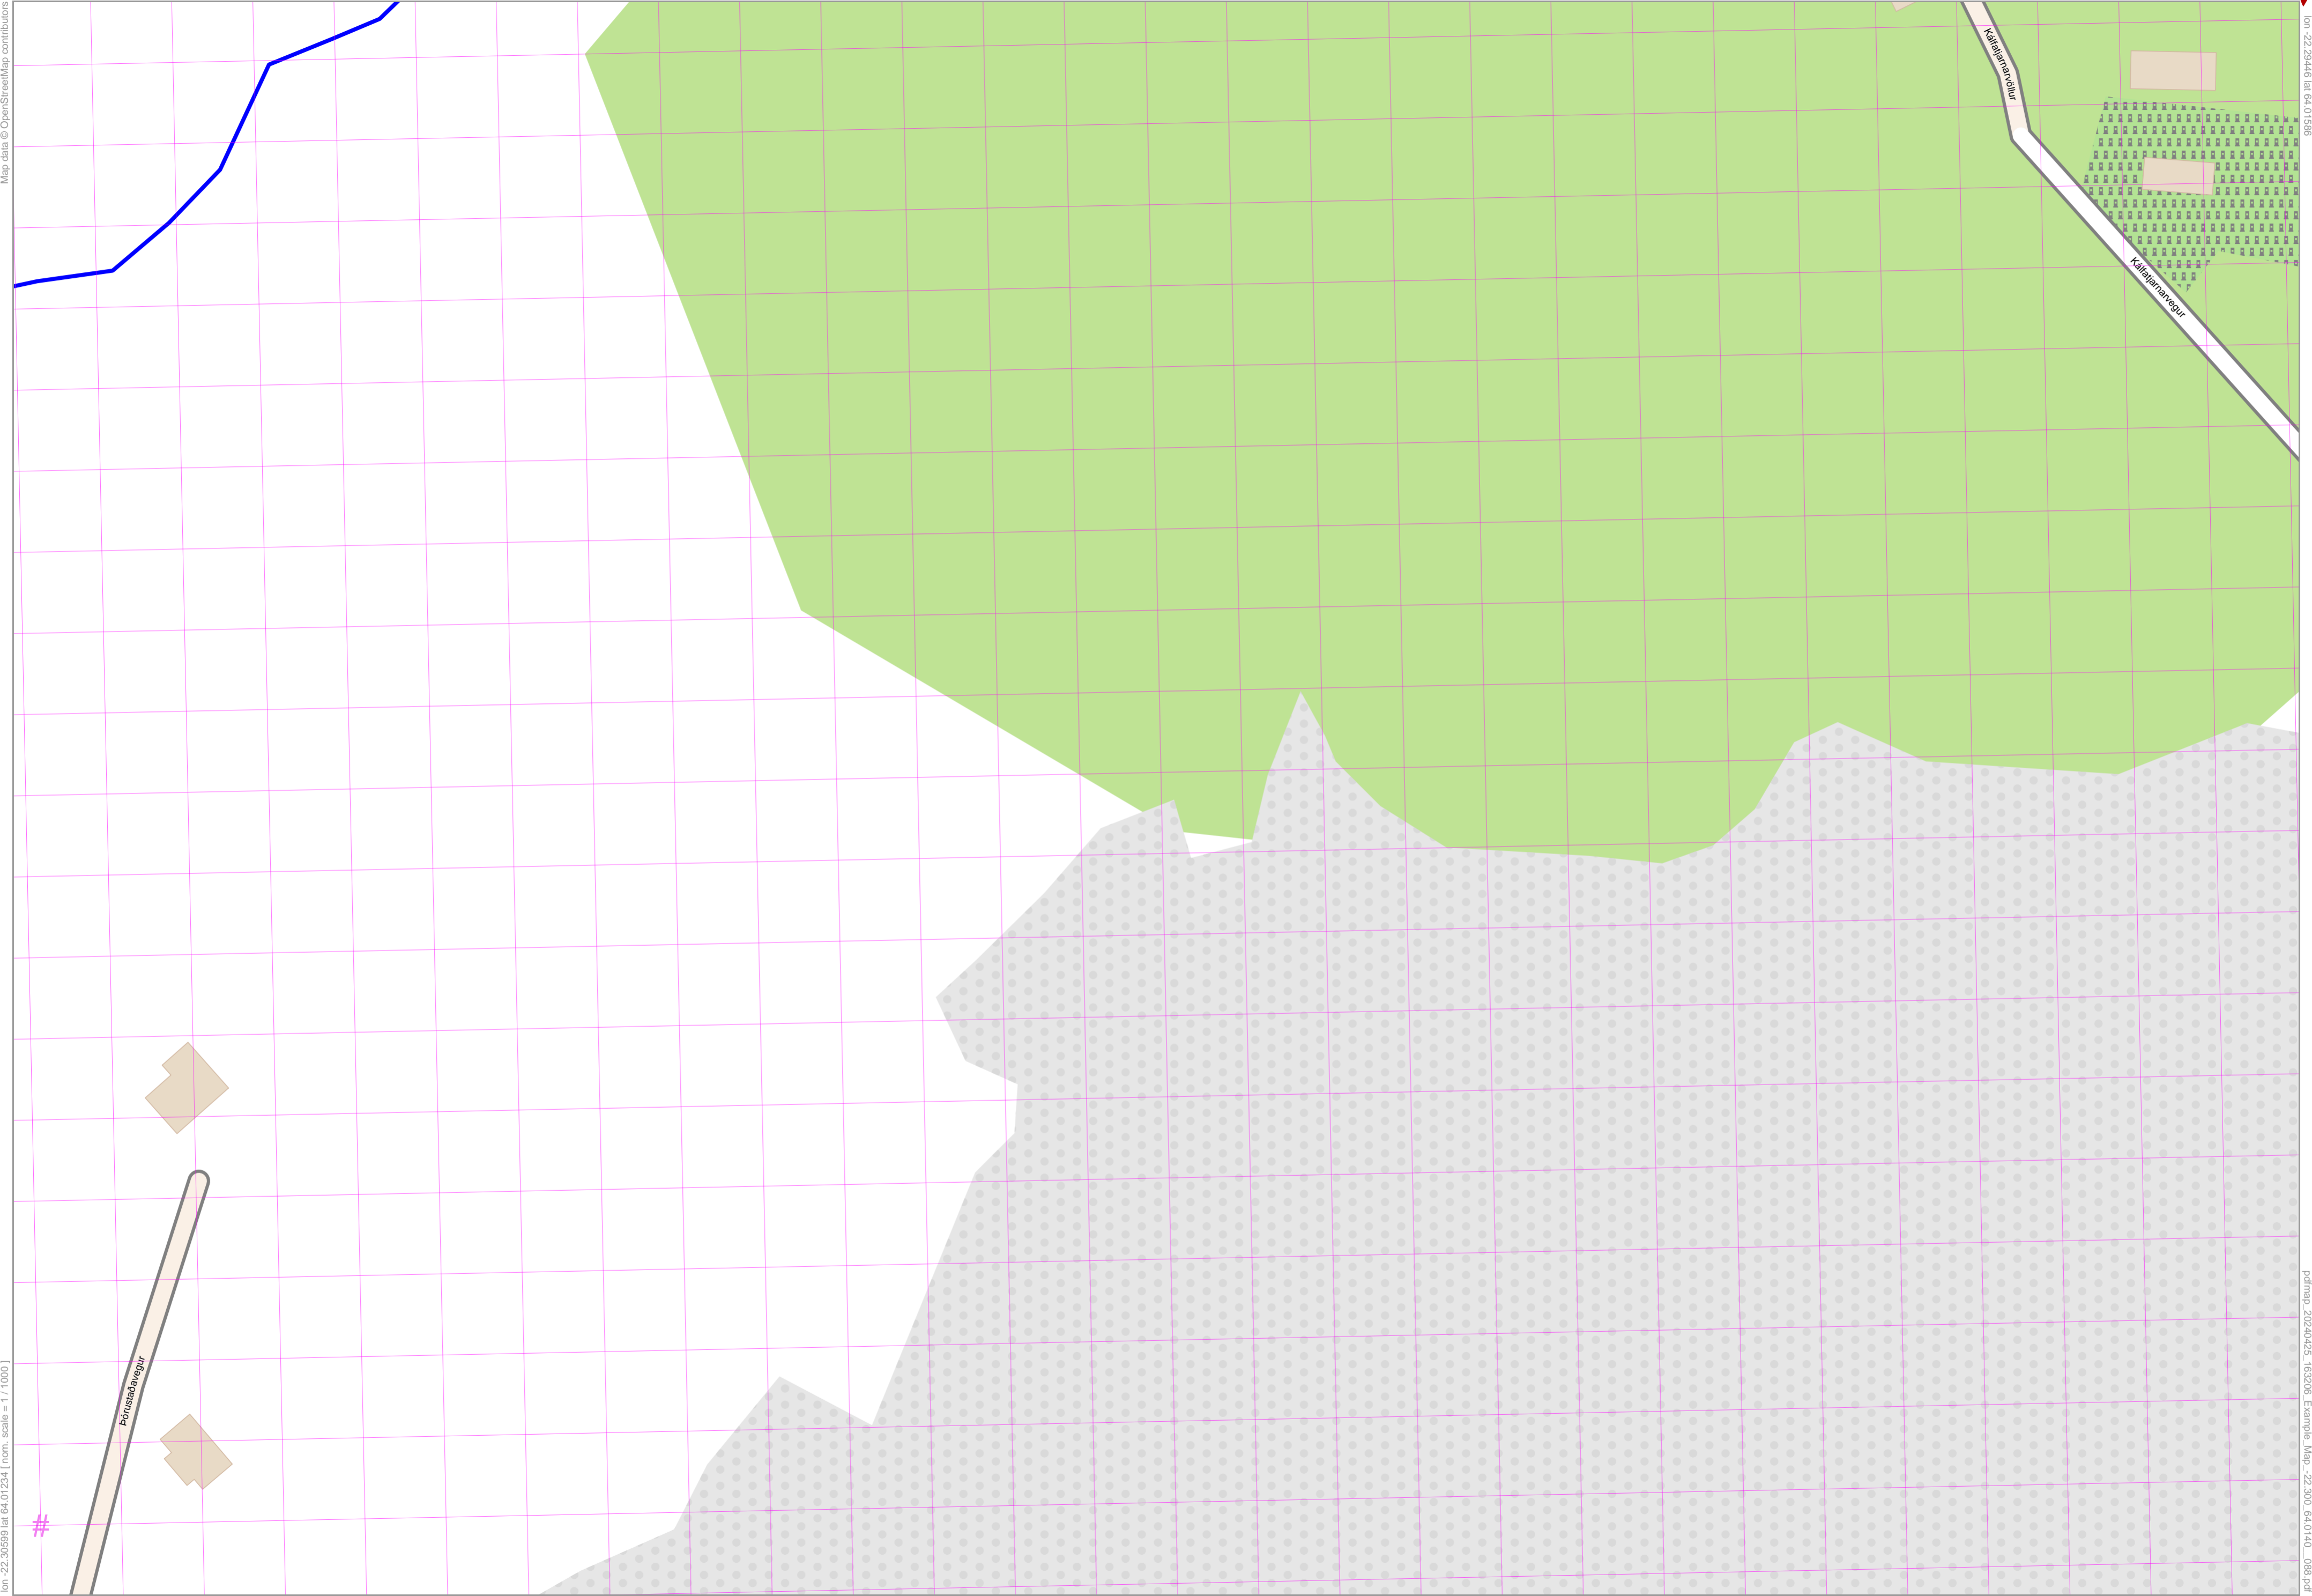

lon -22.20446 lat 64.01586

Map data © OpenStreetMap contributors

UTM: 27 W easting 436.16 km northing 7099.06 km
UTM-Grid-width = 20m

pdfmap_20240425_163206_Example_Map_-22.300_64.0140_088.pdf