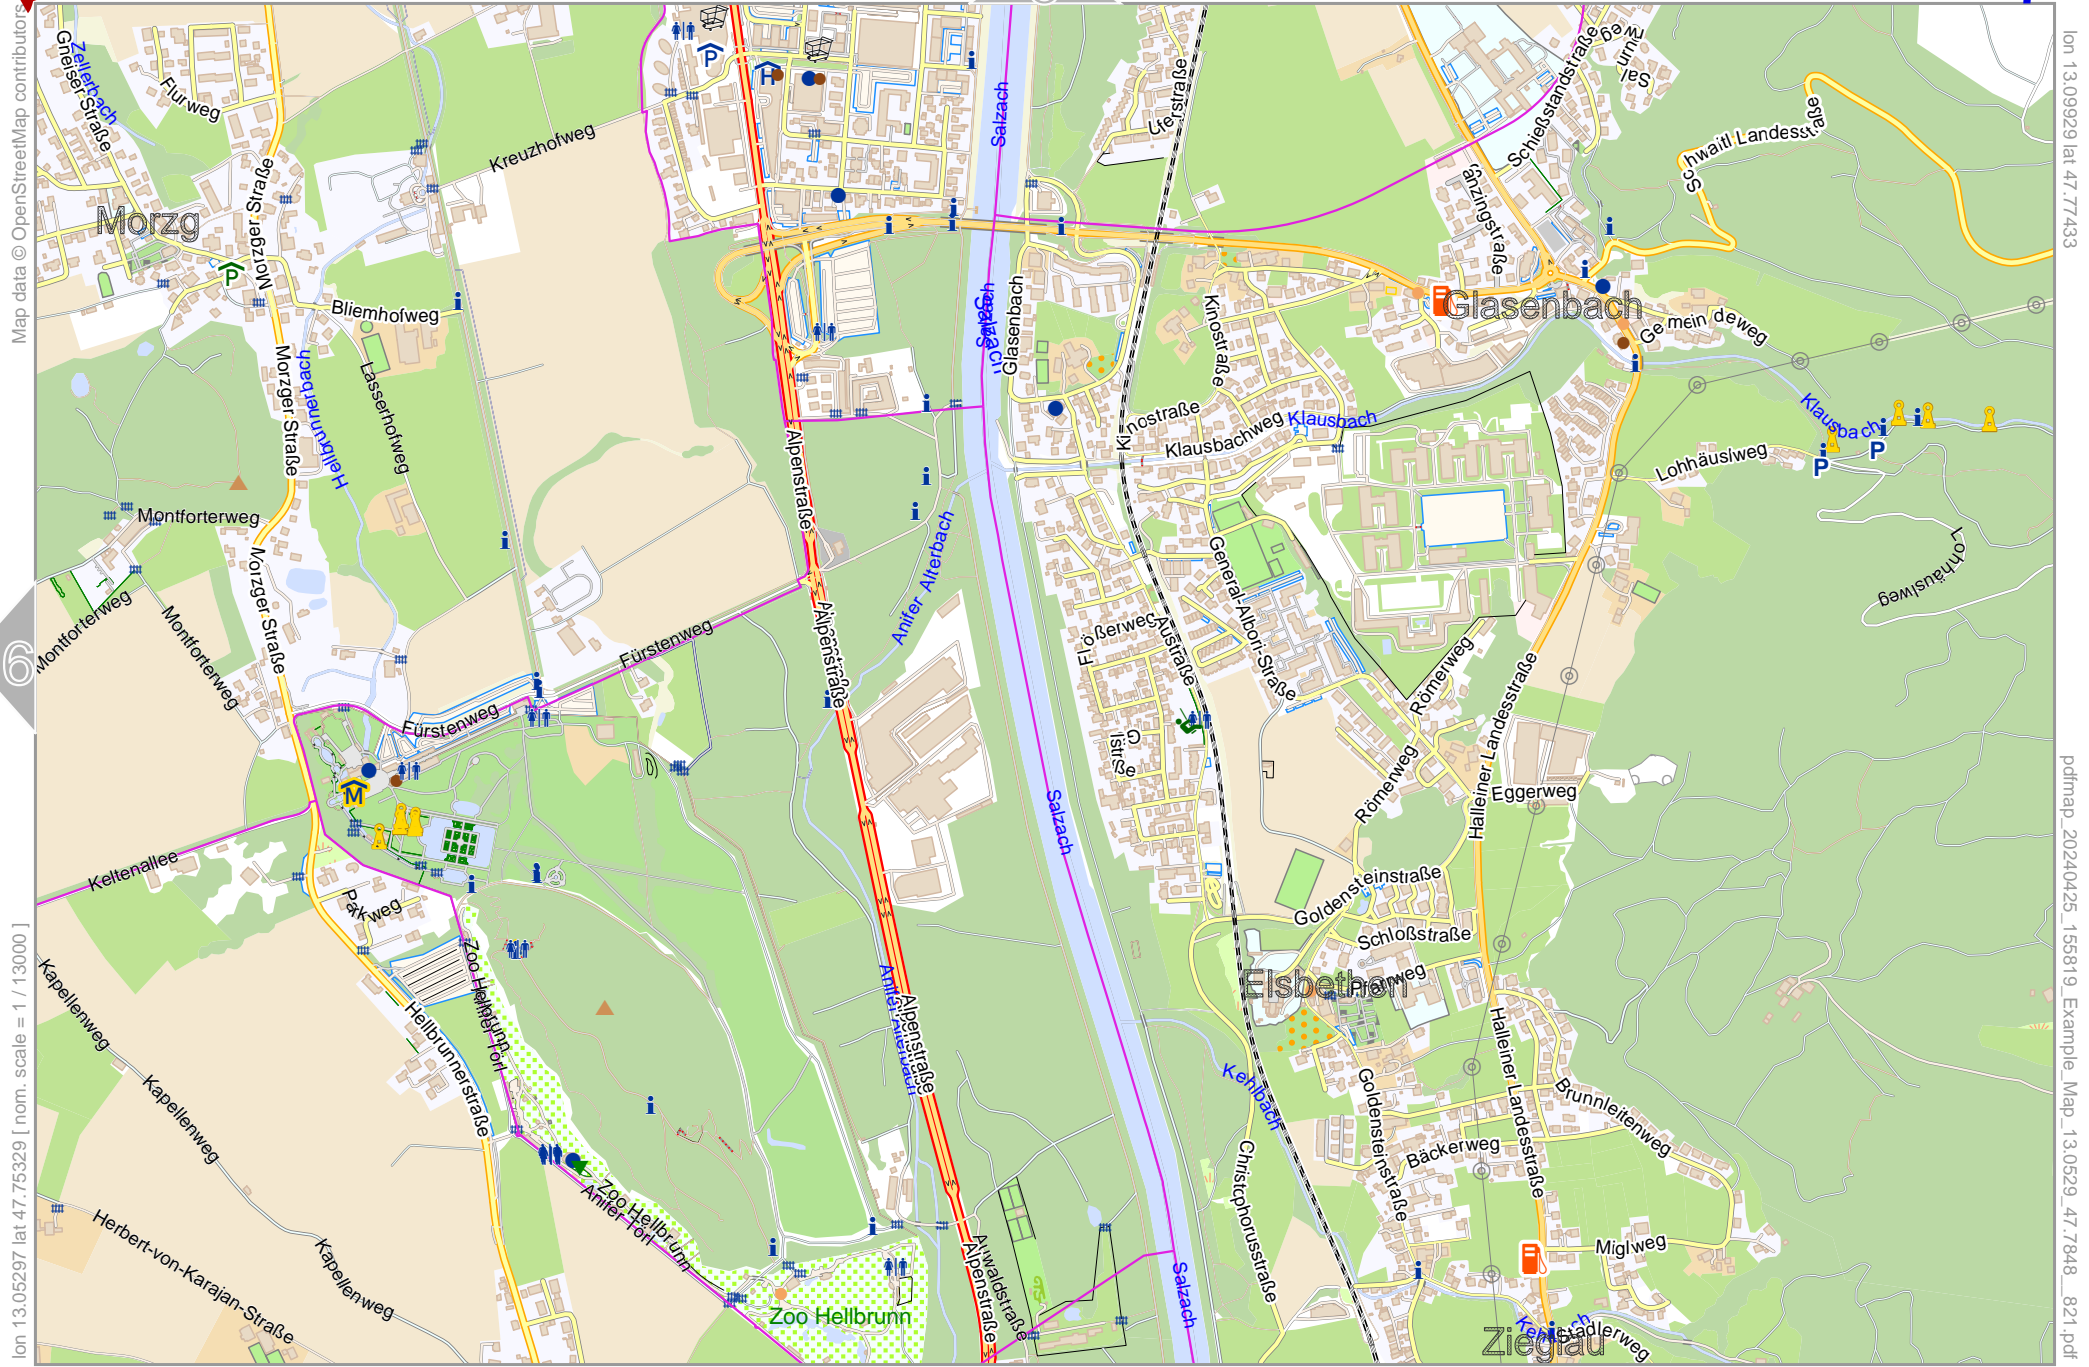

5

Map data © OpenStreetMap contributors

lon 13.00665 lat 47.77433 [ nom. scale = 1 / 13000 ]

lon 13.05297 lat 47.79538

pdfmap\_20240425\_155819\_Example\_Map\_13.0529\_47.7848\_821.pdf

0 100 m 1000 m 1300 m

lon 13.05297 lat 47.77433 [ nom. scale = 1 / 13000 ]

0 100 m 1000 m 1300 m

Map data © OpenStreetMap contributors

lon 13.09929 lat 47.79538

pdfmap\_20240425\_155819\_Example\_Map\_13.0529\_47.7848\_821.pdf

Map data © OpenStreetMap contributors

lon 13.00665 lat 47.75329 [ nom. scale = 1 / 13000 ]

lon 13.05297 lat 47.77433

pdfmap\_20240425\_155819\_Example\_Map\_13.0529\_47.7848\_821.pdf

0 100 m 1000 m 1300 m

Map data © OpenStreetMap contributors

lon 13.05297 lat 47.75329 [ nom. scale = 1 / 13000 ]

lon 13.09929 lat 47.77433

pdfmap\_20240425\_155819\_Example\_Map\_13.0529\_47.7848\_821.pdf