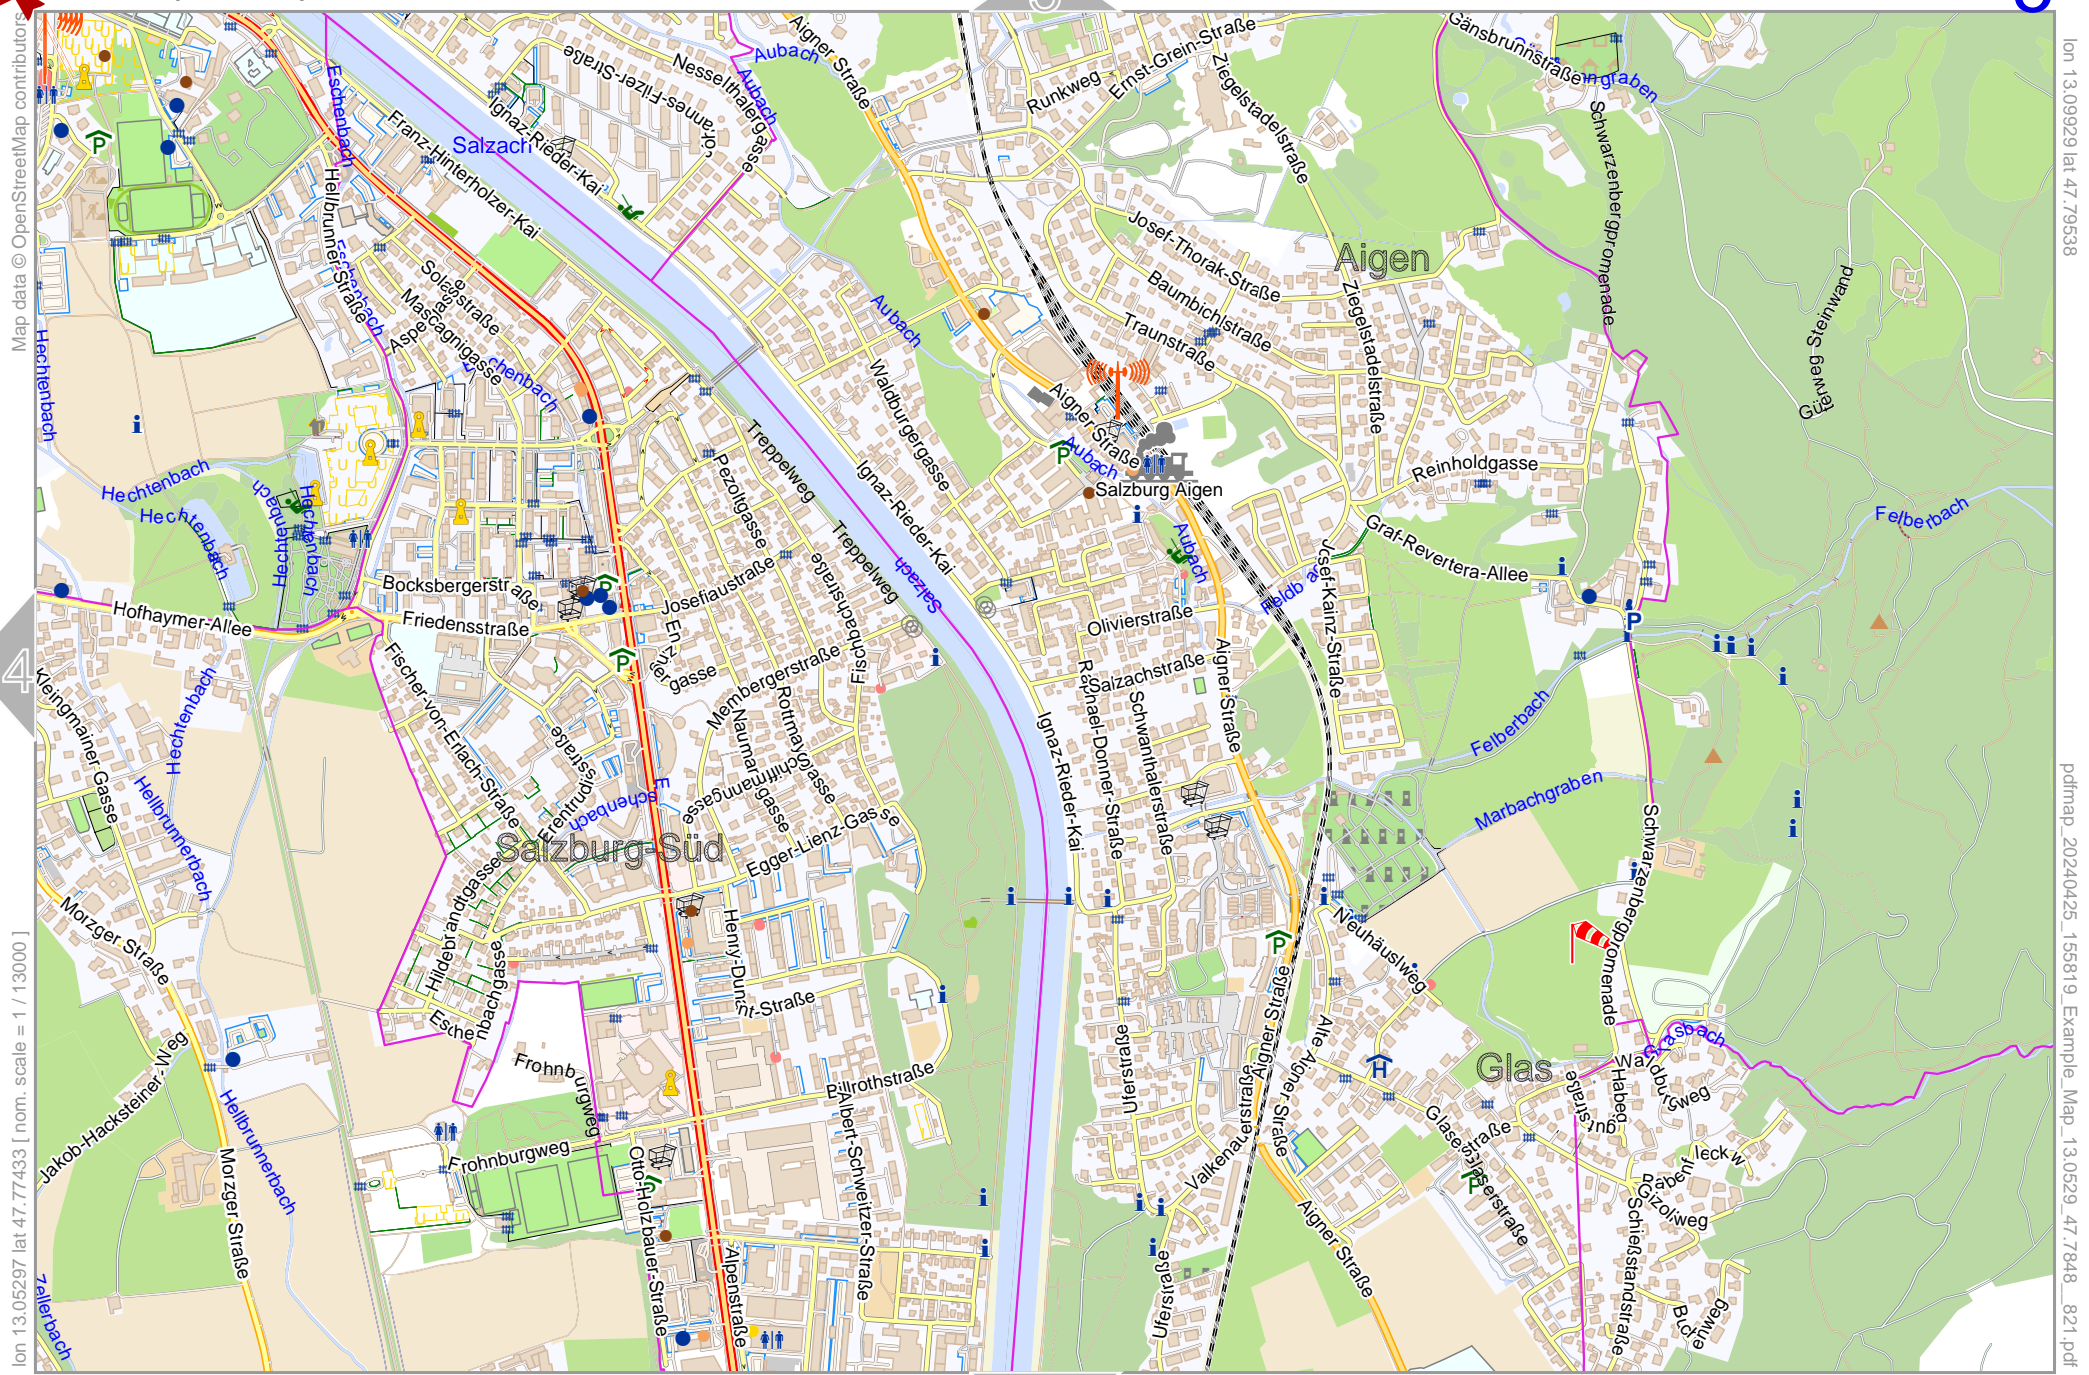

5

Map data © OpenStreetMap contributors

lon 13.00665 lat 47.77433 [ nom. scale = 1 / 13000 ]

lon 13.05297 lat 47.79538

pdfmap\_20240425\_155819\_Example\_Map\_13.0529\_47.7848\_821.pdf

0 100 m 1000 m 1300 m

lon 13.05297 lat 47.77433 [ nom. scale = 1 / 13000 ]

0 100 m 1000 m 1300 m

Map data © OpenStreetMap contributors

lon 13.09929 lat 47.79538

pdfmap\_20240425\_155819\_Example\_Map\_13.0529\_47.7848\_821.pdf

Map data © OpenStreetMap contributors

lon 13.00665 lat 47.75329 [ nom. scale = 1 / 13000 ]

lon 13.05297 lat 47.77433

pdfmap\_20240425\_155819\_Example\_Map\_13.0529\_47.7848\_821.pdf

0 100 m 1000 m 1300 m

Map data © OpenStreetMap contributors

lon 13.05297 lat 47.75329 [ nom. scale = 1 / 13000 ]

lon 13.09929 lat 47.77433

pdfmap\_20240425\_155819\_Example\_Map\_13.0529\_47.7848\_821.pdf