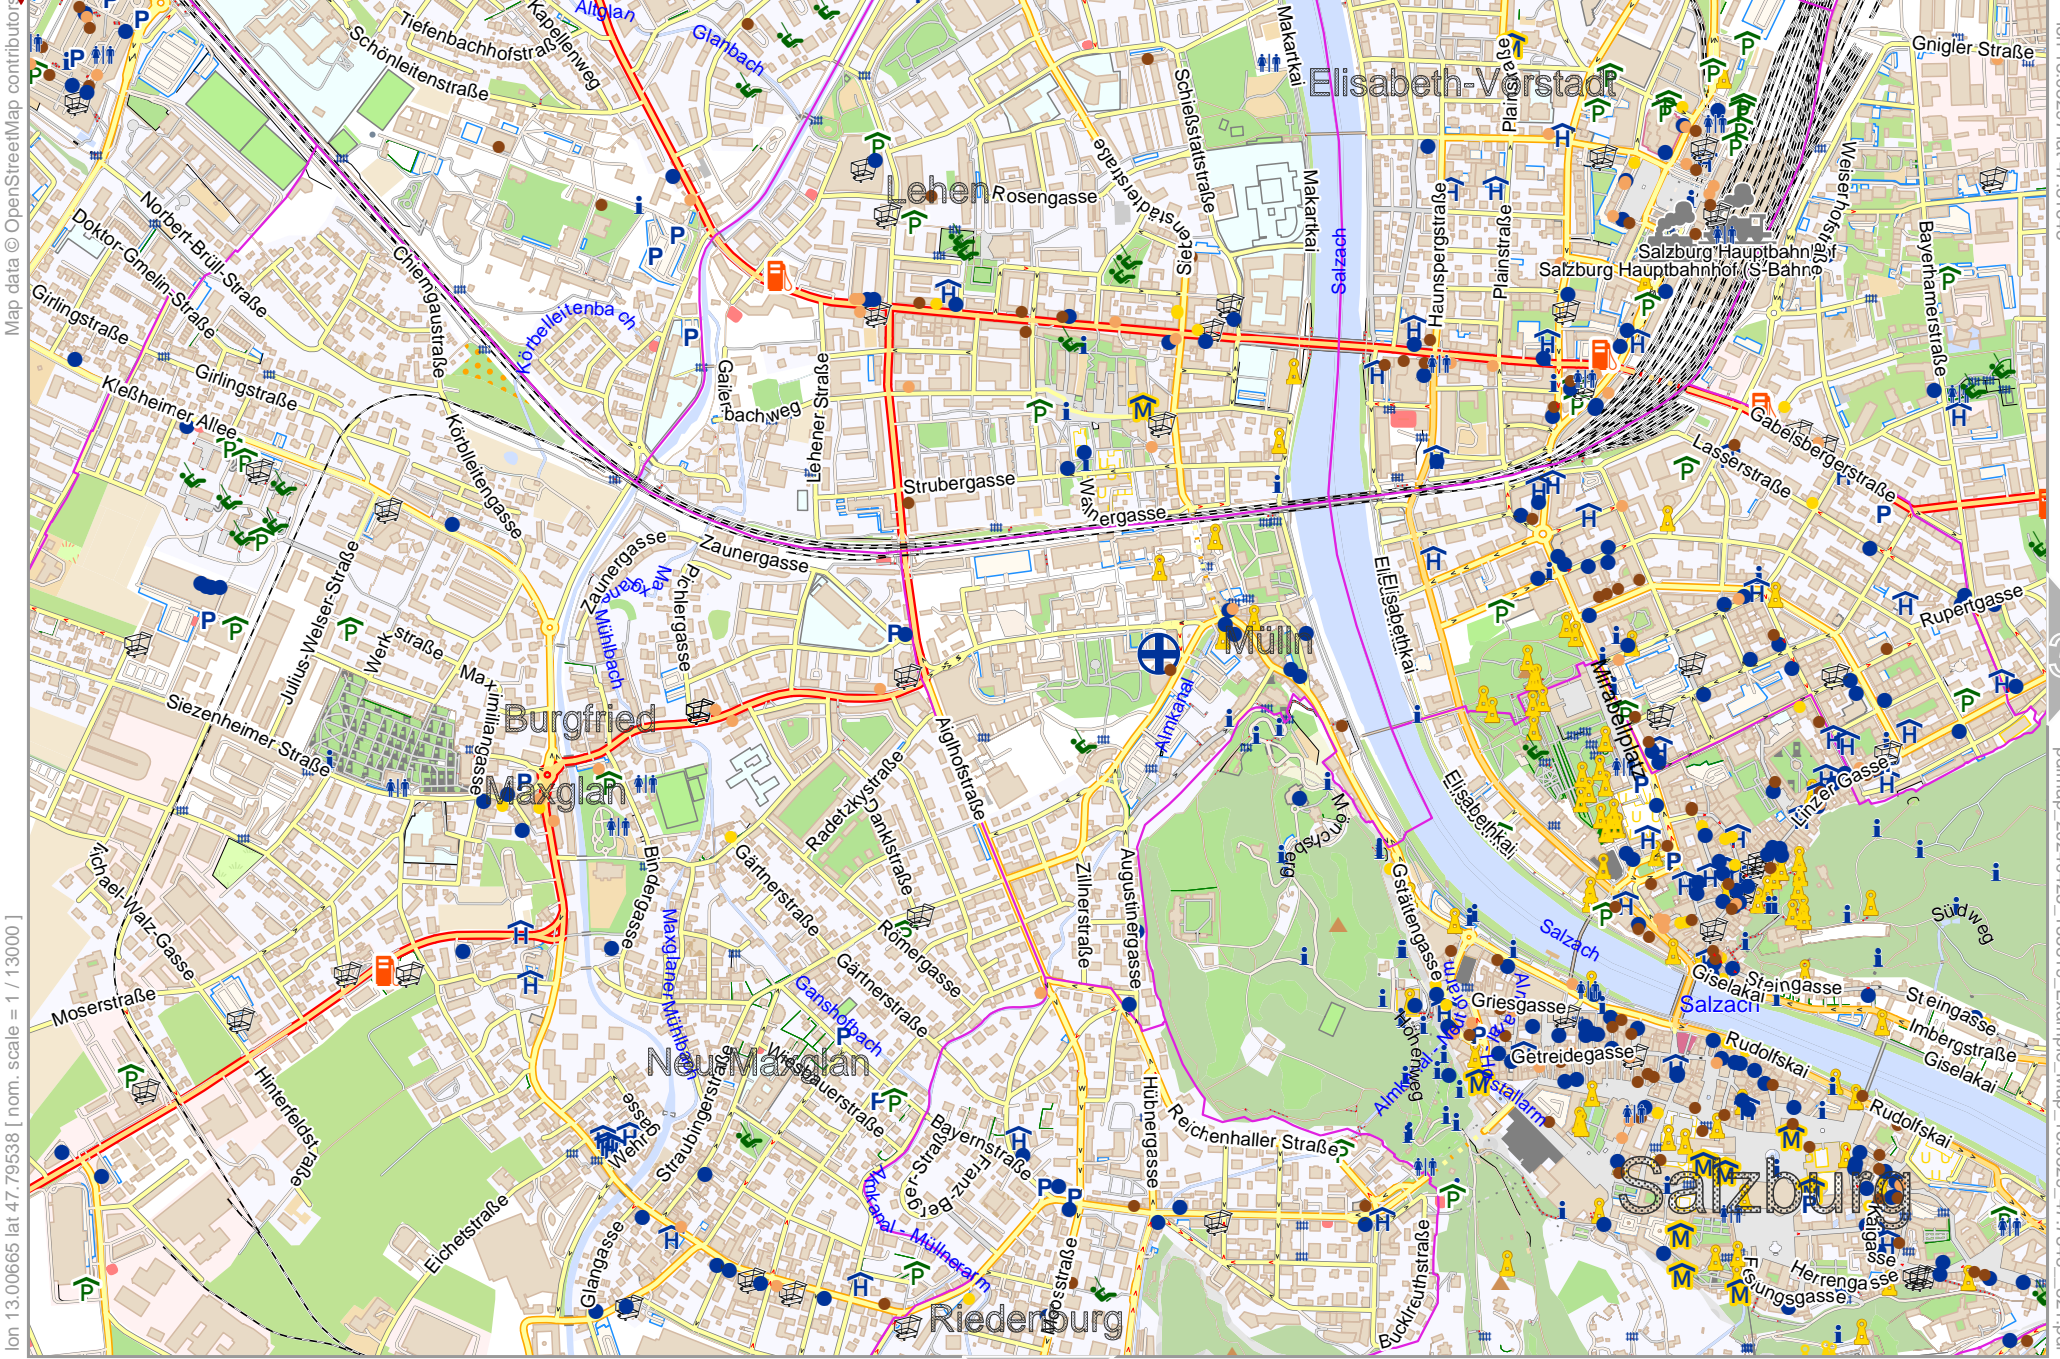

lon 13.00665 lat 47.79538 [nom. scale = 1 / 13000]

Map data © OpenStreetMap contributors

lon 13.05297 lat 47.81643

pdfmap_20240425_155819_Example_Map_13.0529_47.7848_821.pdf

0 100 m 1000 m 1300 m