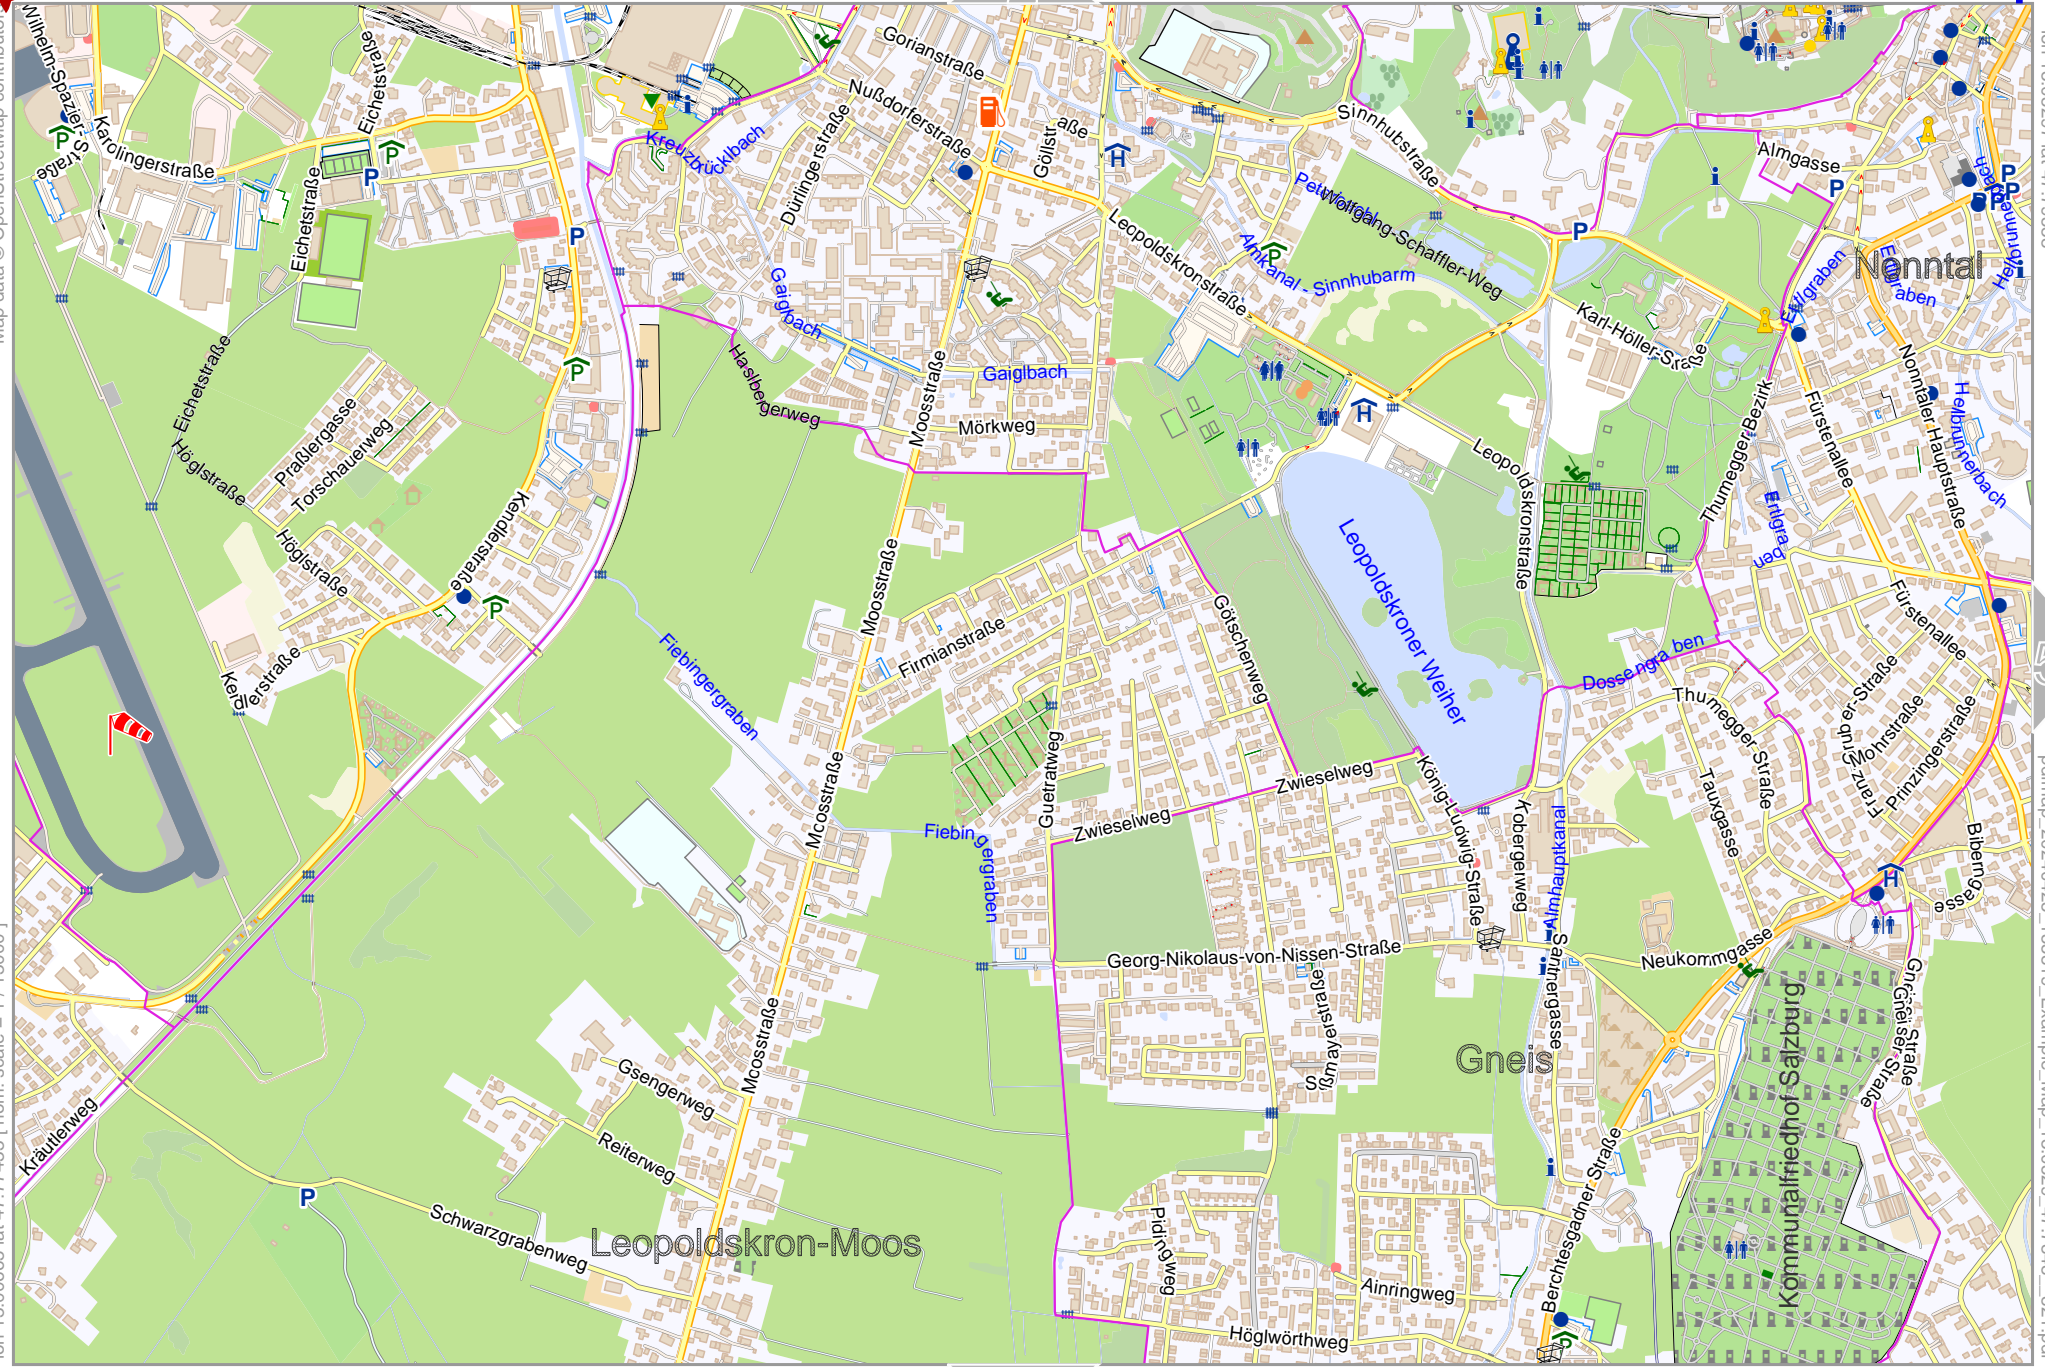

Map data © OpenStreetMap contributors

lon 13.05297 lat 47.79538 [ nom. scale = 1 / 13000 ]

lon 13.09929 lat 47.81643

pdfmap\_20240425\_155819\_Example\_Map\_13.0529\_47.7848\_821.pdf

0 100 m 1000 m 1300 m

5

Map data © OpenStreetMap contributors

lon 13.00665 lat 47.77433 [ nom. scale = 1 / 13000 ]

lon 13.05297 lat 47.79538

pdfmap\_20240425\_155819\_Example\_Map\_13.0529\_47.7848\_821.pdf

0 100 m 1000 m 1300 m

lon 13.05297 lat 47.77433 [ nom. scale = 1 / 13000 ]

0 100 m 1000 m 1300 m

Map data © OpenStreetMap contributors

lon 13.09929 lat 47.79538

pdfmap\_20240425\_155819\_Example\_Map\_13.0529\_47.7848\_821.pdf

Map data © OpenStreetMap contributors

lon 13.05297 lat 47.75329 [ nom. scale = 1 / 13000 ]

lon 13.09929 lat 47.77433

pdfmap\_20240425\_155819\_Example\_Map\_13.0529\_47.7848\_821.pdf