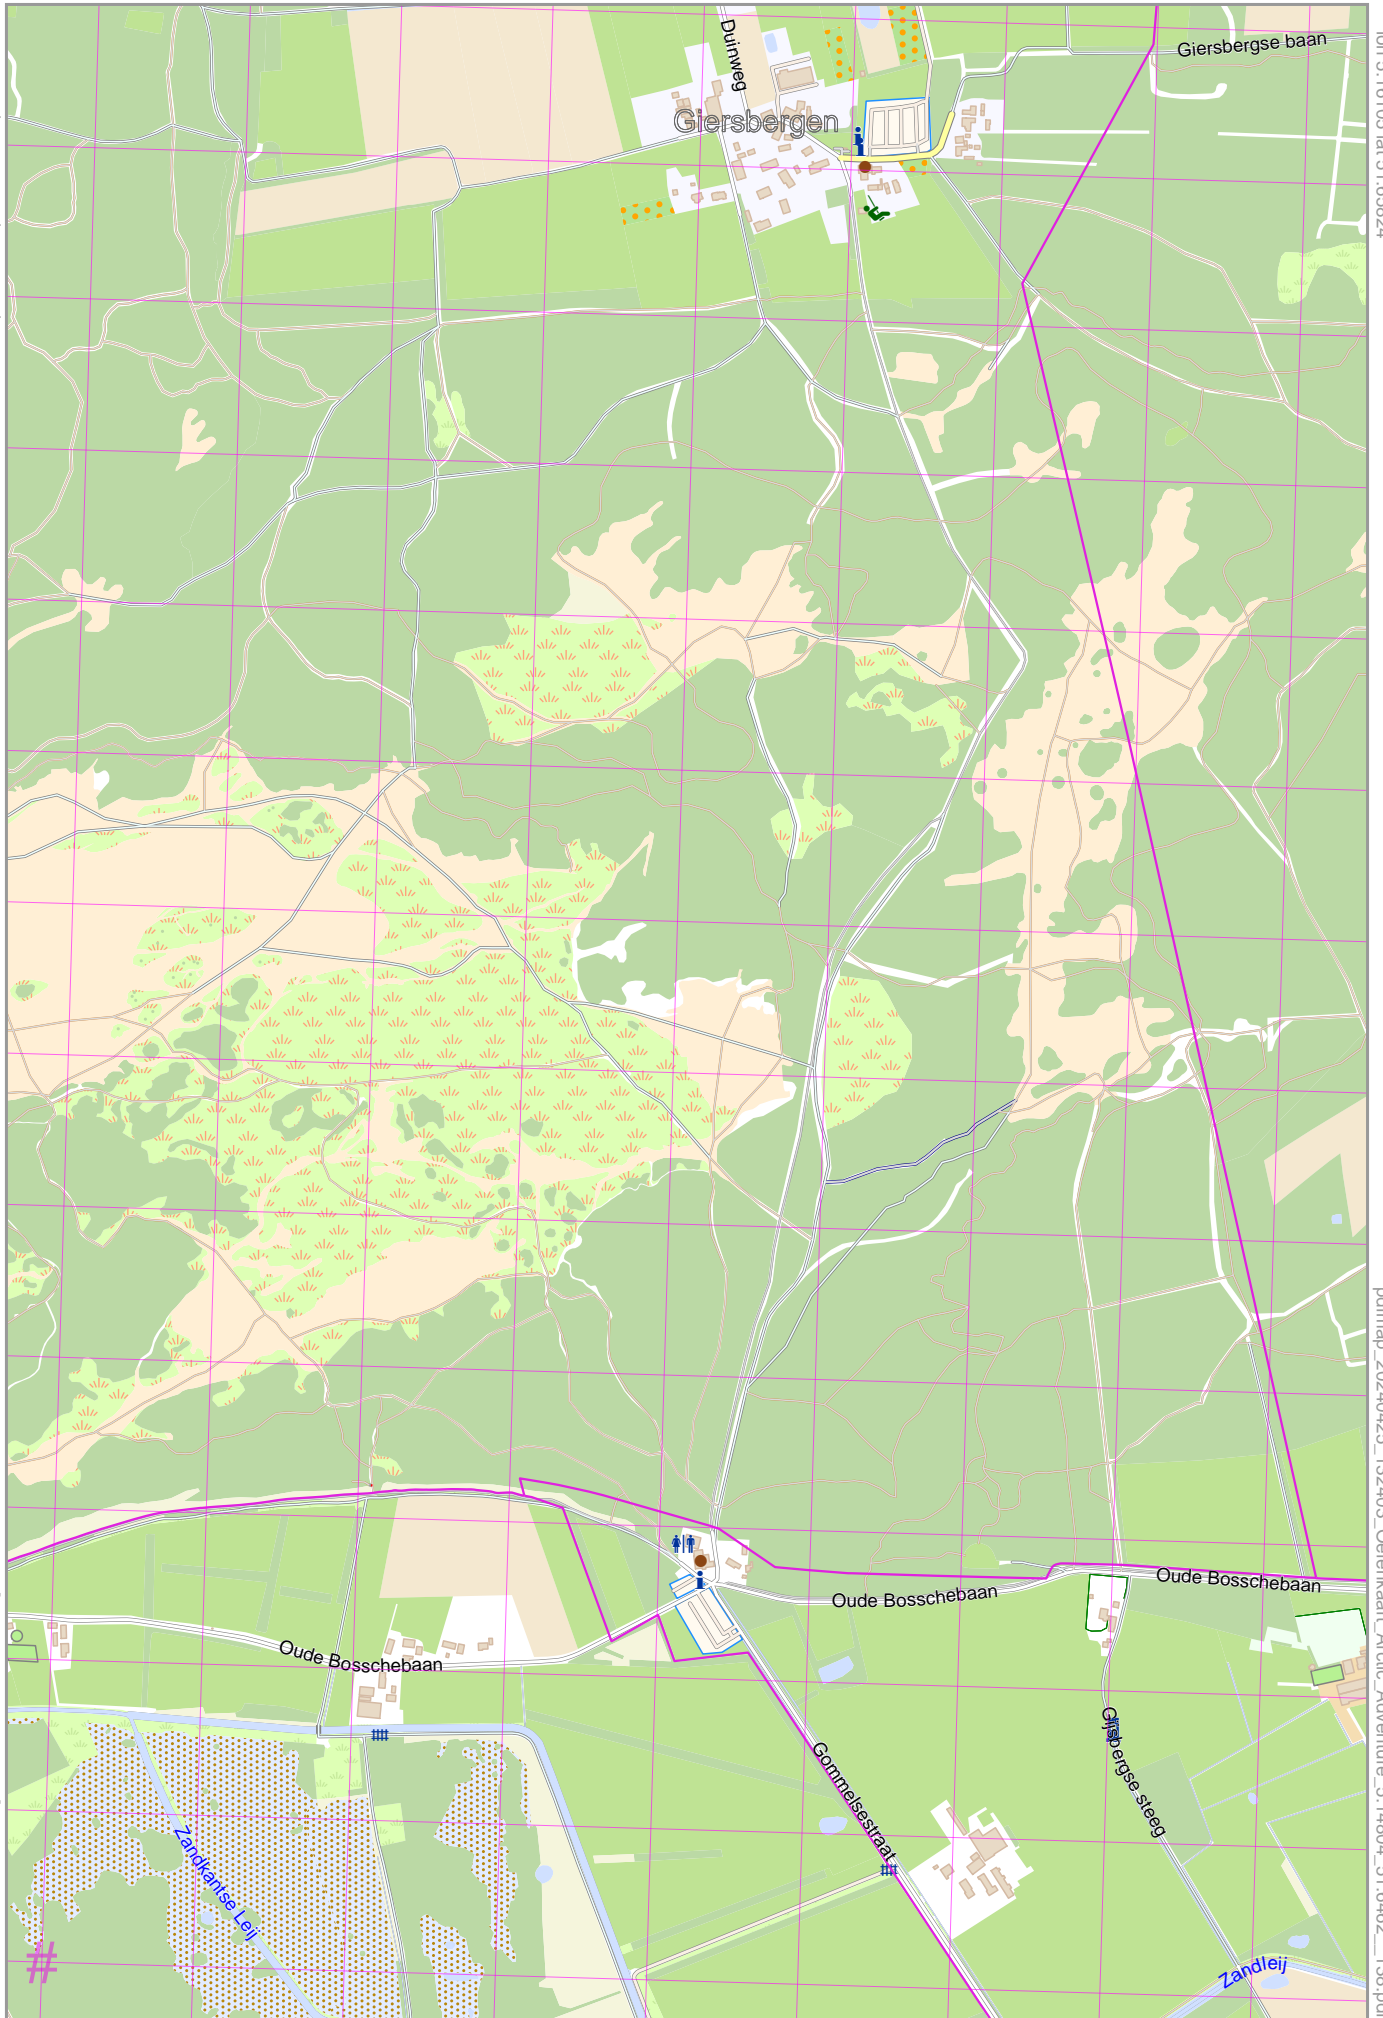

Oefenkaart Arctic Adventure

Map data © OpenStreetMap contributors

lon 5.16105 lat 51.65824

[lon 5.13504 lat 51.63424 | nom. scale = 1 / 10000]

pdfmap_20240425_132403_Oefenkaart_Arctic_Adventure_5.14804_51.6462_138.pdf

UTM: 31 U easting 647.80 km northing 5722.60 km
UTM-Grid-width = 200m