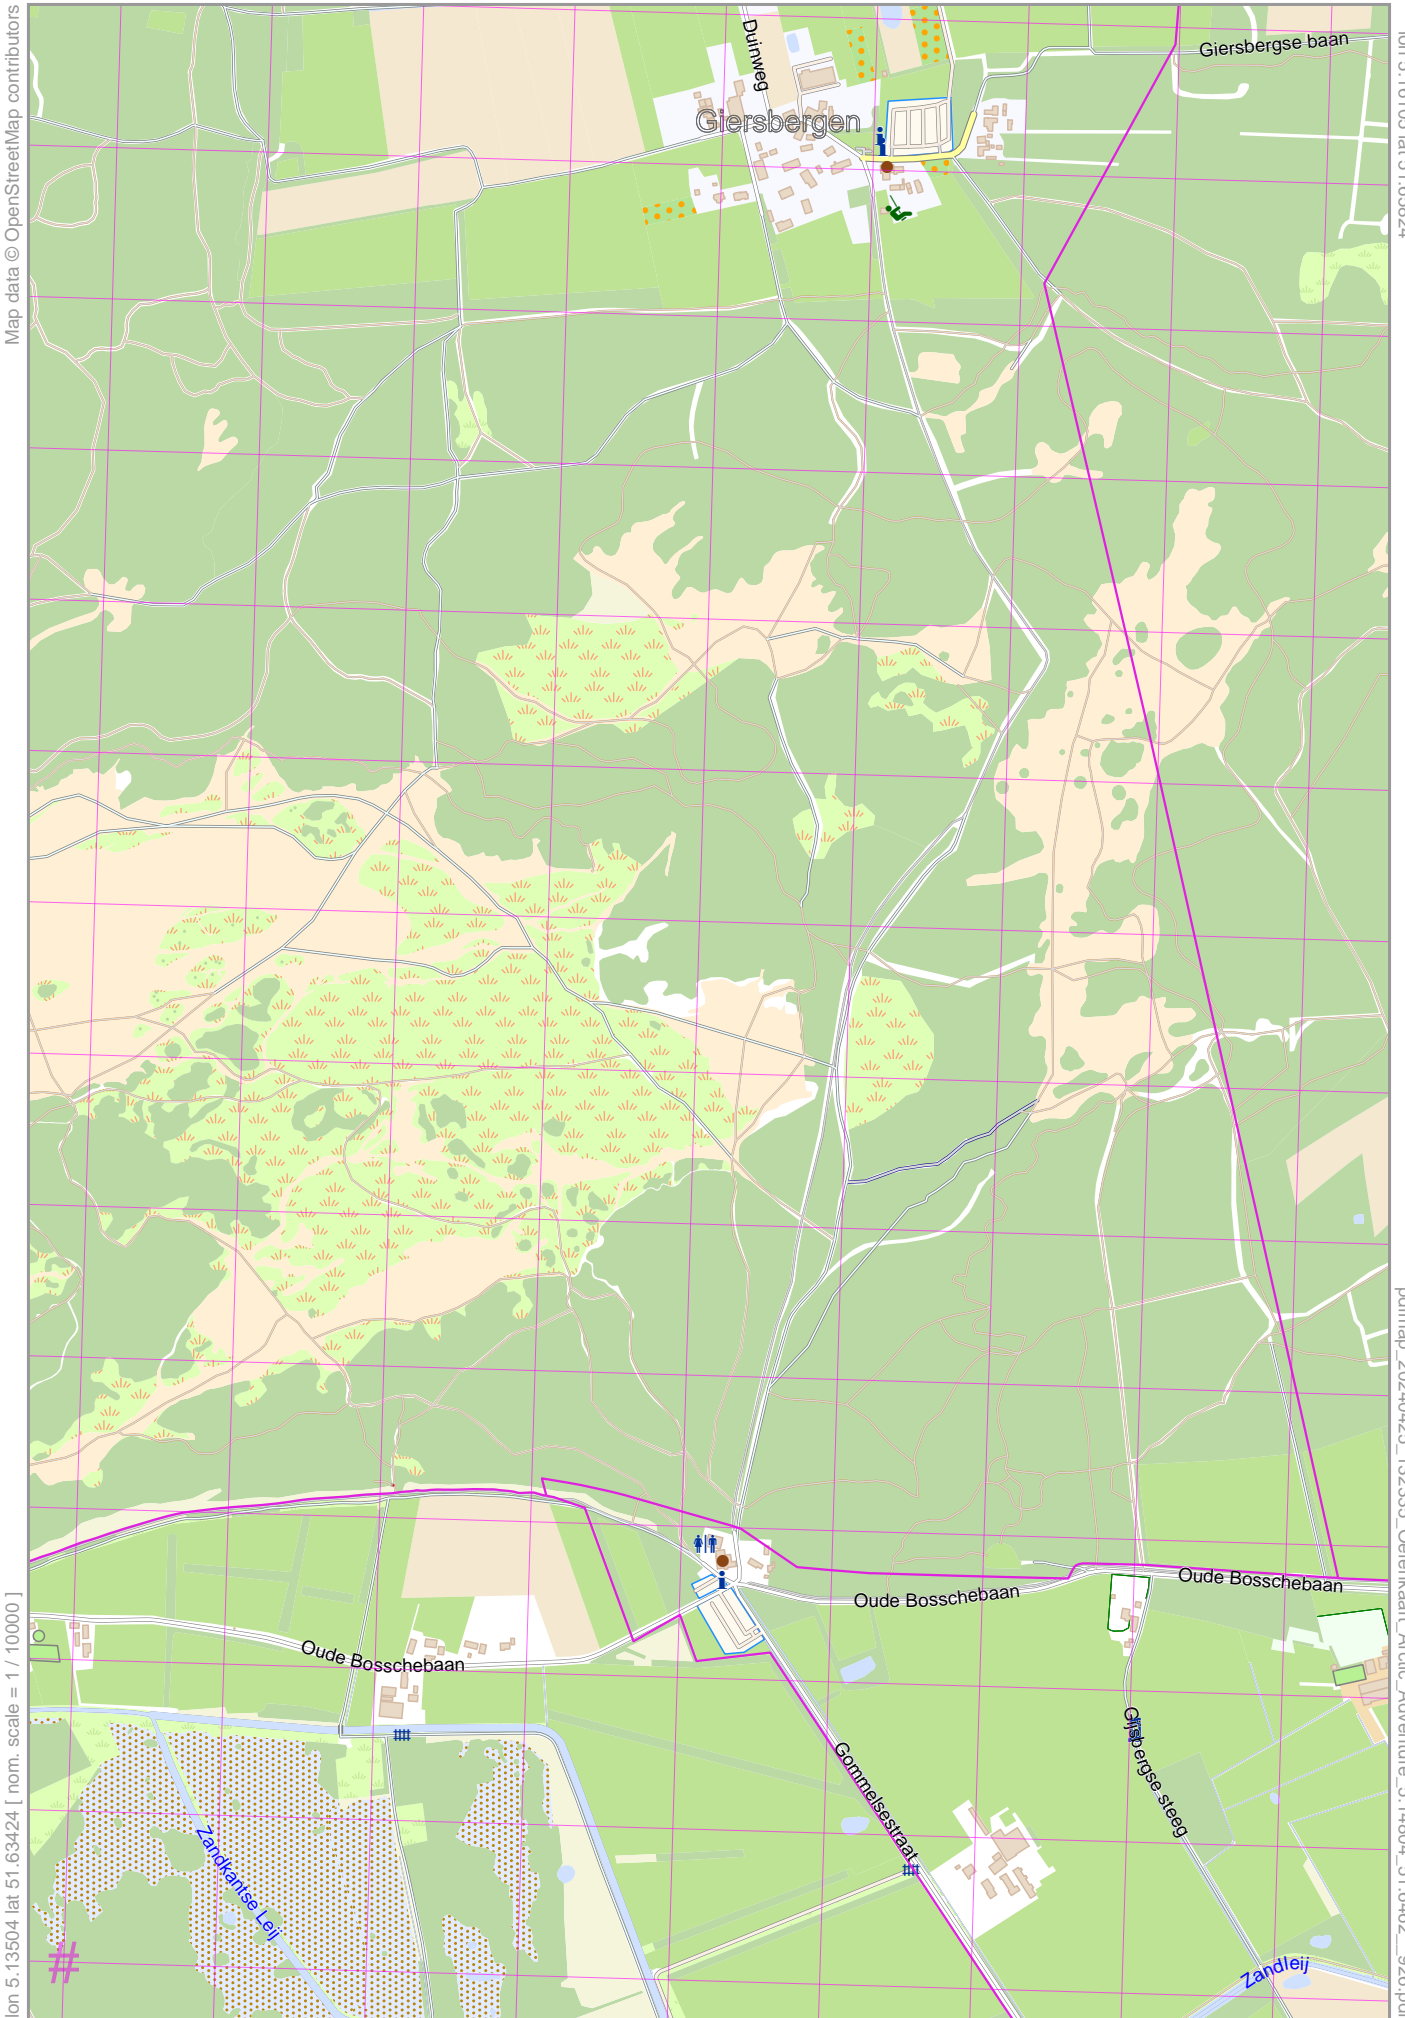

Oefenkaart Arctic Adventure

Map data © OpenStreetMap contributors

lon 5.16105 lat 51.65824

lon 5.13504 lat 51.63424 | nom. scale = 1 / 10000 |

pdfmap_20240425_132335_Oefenkaart_Arctic_Adventure_5.14804_51.6462_926.pdf

UTM: 31 U easting 647.80 km northing 5722.60 km
UTM-Grid-width = 200m