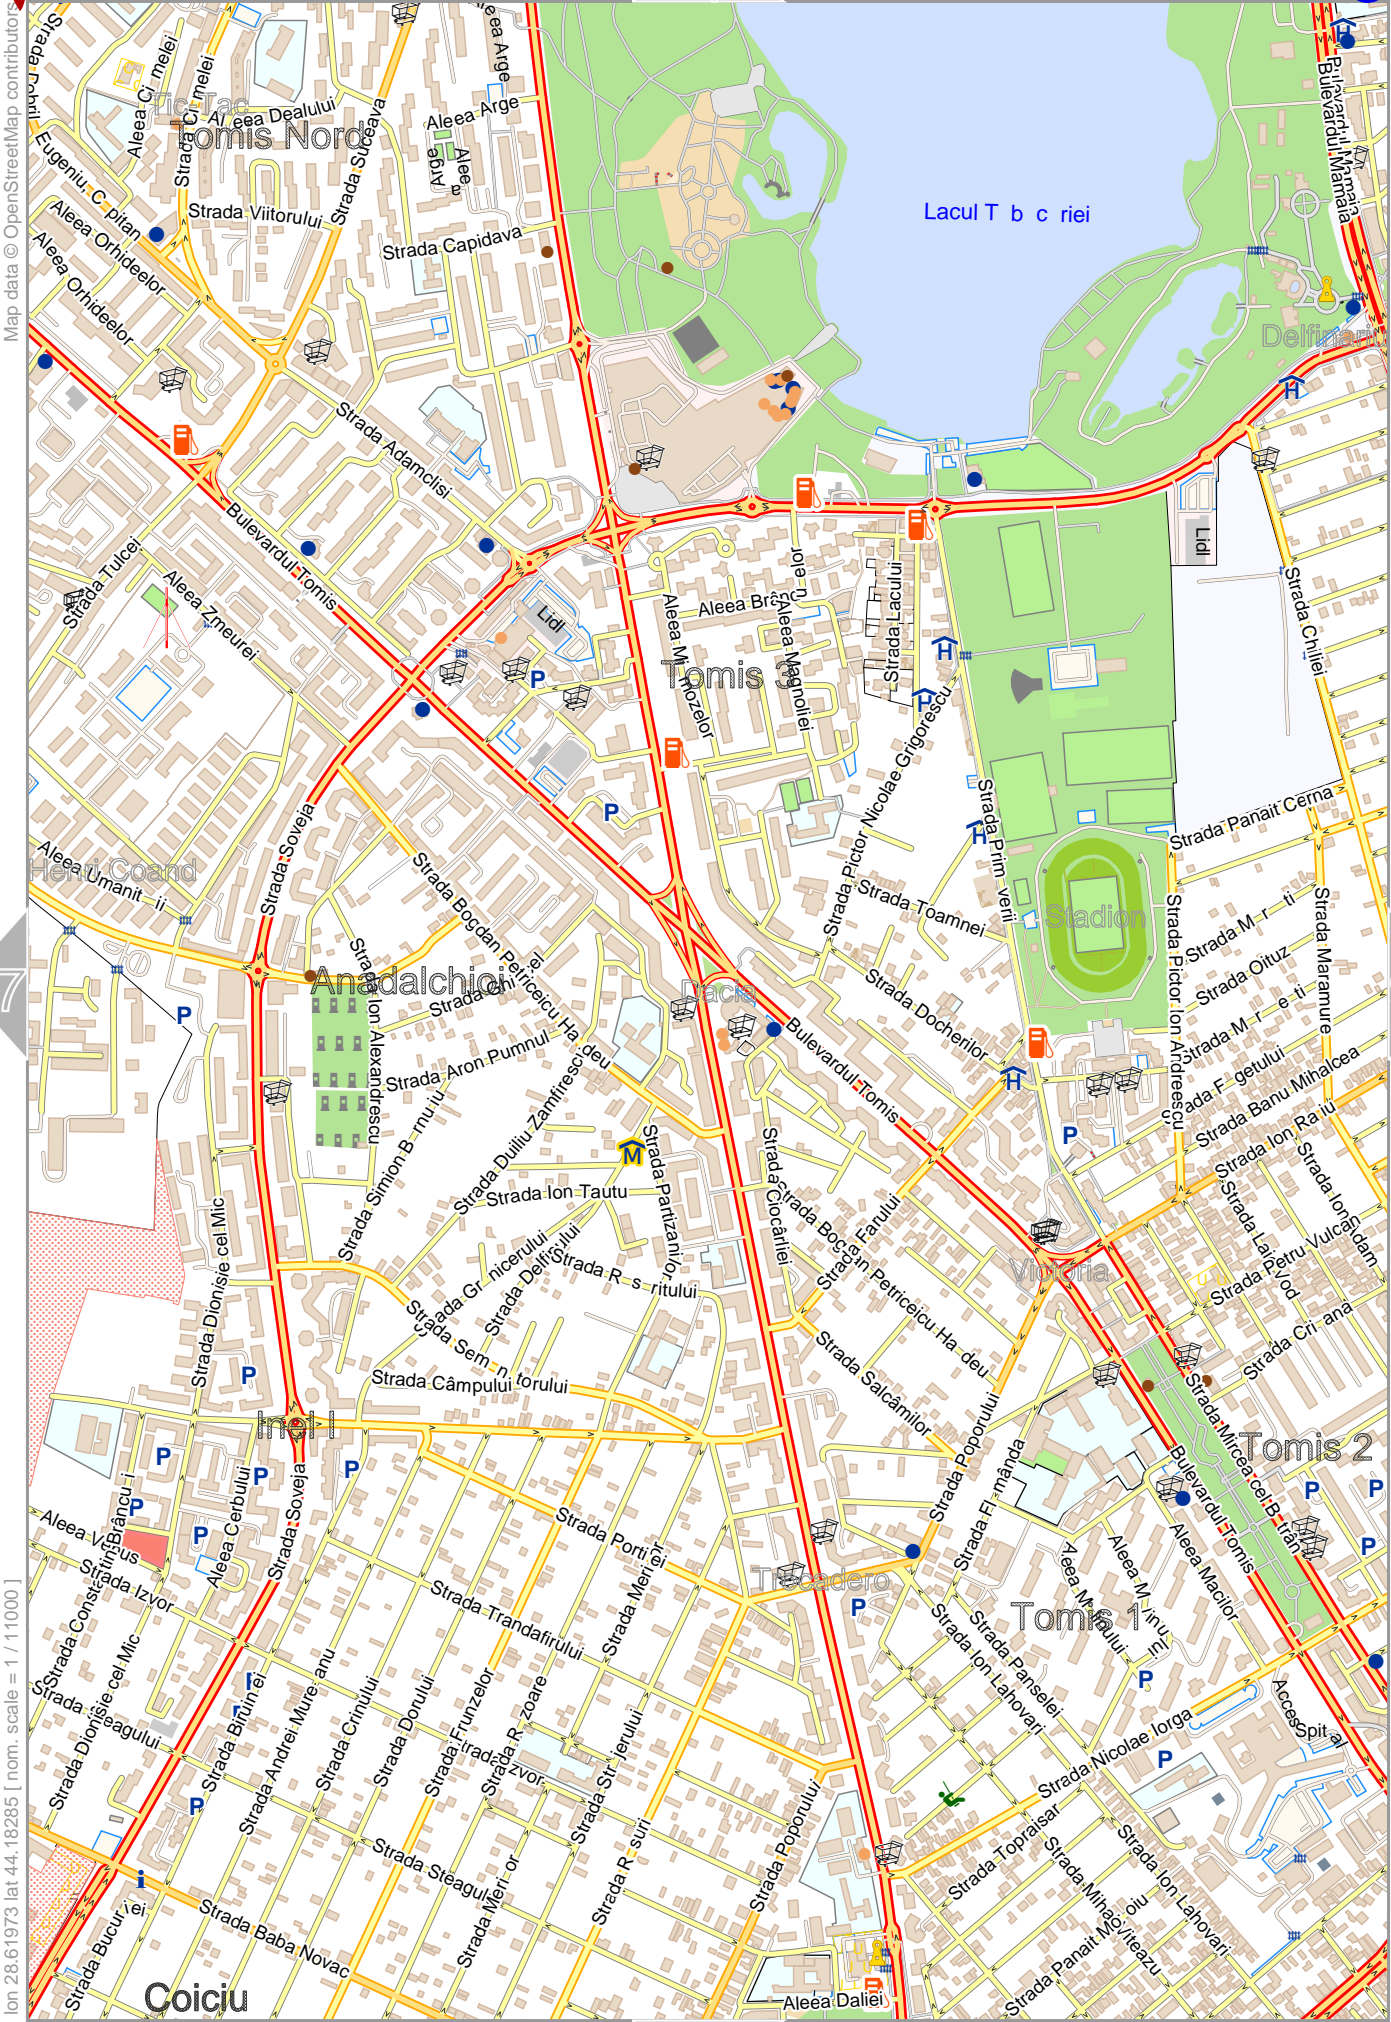

# Example\_Map

Map data © OpenStreetMap contributors

lon 28.64450 lat 44.23571

[lon 28.61973 lat 44.20928 [ nom. scale = 1 / 110000

pdfmap\_20240424\_173925\_Example\_Map\_28.6197\_44.1828\_295.pdf

3

5

8

Map data © OpenStreetMap contributors

lon 28.66926 lat 44.23571

[lon 28.64450 lat 44.20928 ] nom. scale = 1 / 110000

pdfmap\_20240424\_173925\_Example\_Map\_28.6197\_44.1828\_295.pdf

0 100 m 500 m

# Example\_Map

lon 28.61973 lat 44.18285 [ nom. scale = 1 / 110000

0 100 m 500 m

Map data © OpenStreetMap contributors

lon 28.66926 lat 44.20928

lon 28.64450 lat 44.18285 [ nom. scale = 1 / 110000 ]

pdfmap\_20240424\_173925\_Example\_Map\_28.6197\_44.1828\_295.pdf

0 100 m 500 m

Map data © OpenStreetMap contributors

lon 28.59497 lat 44.18285

[lon 28.57021 lat 44.15641 [ nom. scale = 1 / 110000 ]

pdfmap\_20240424\_173925\_Example\_Map\_28.6197\_44.1828\_295.pdf

0 100 m 500 m