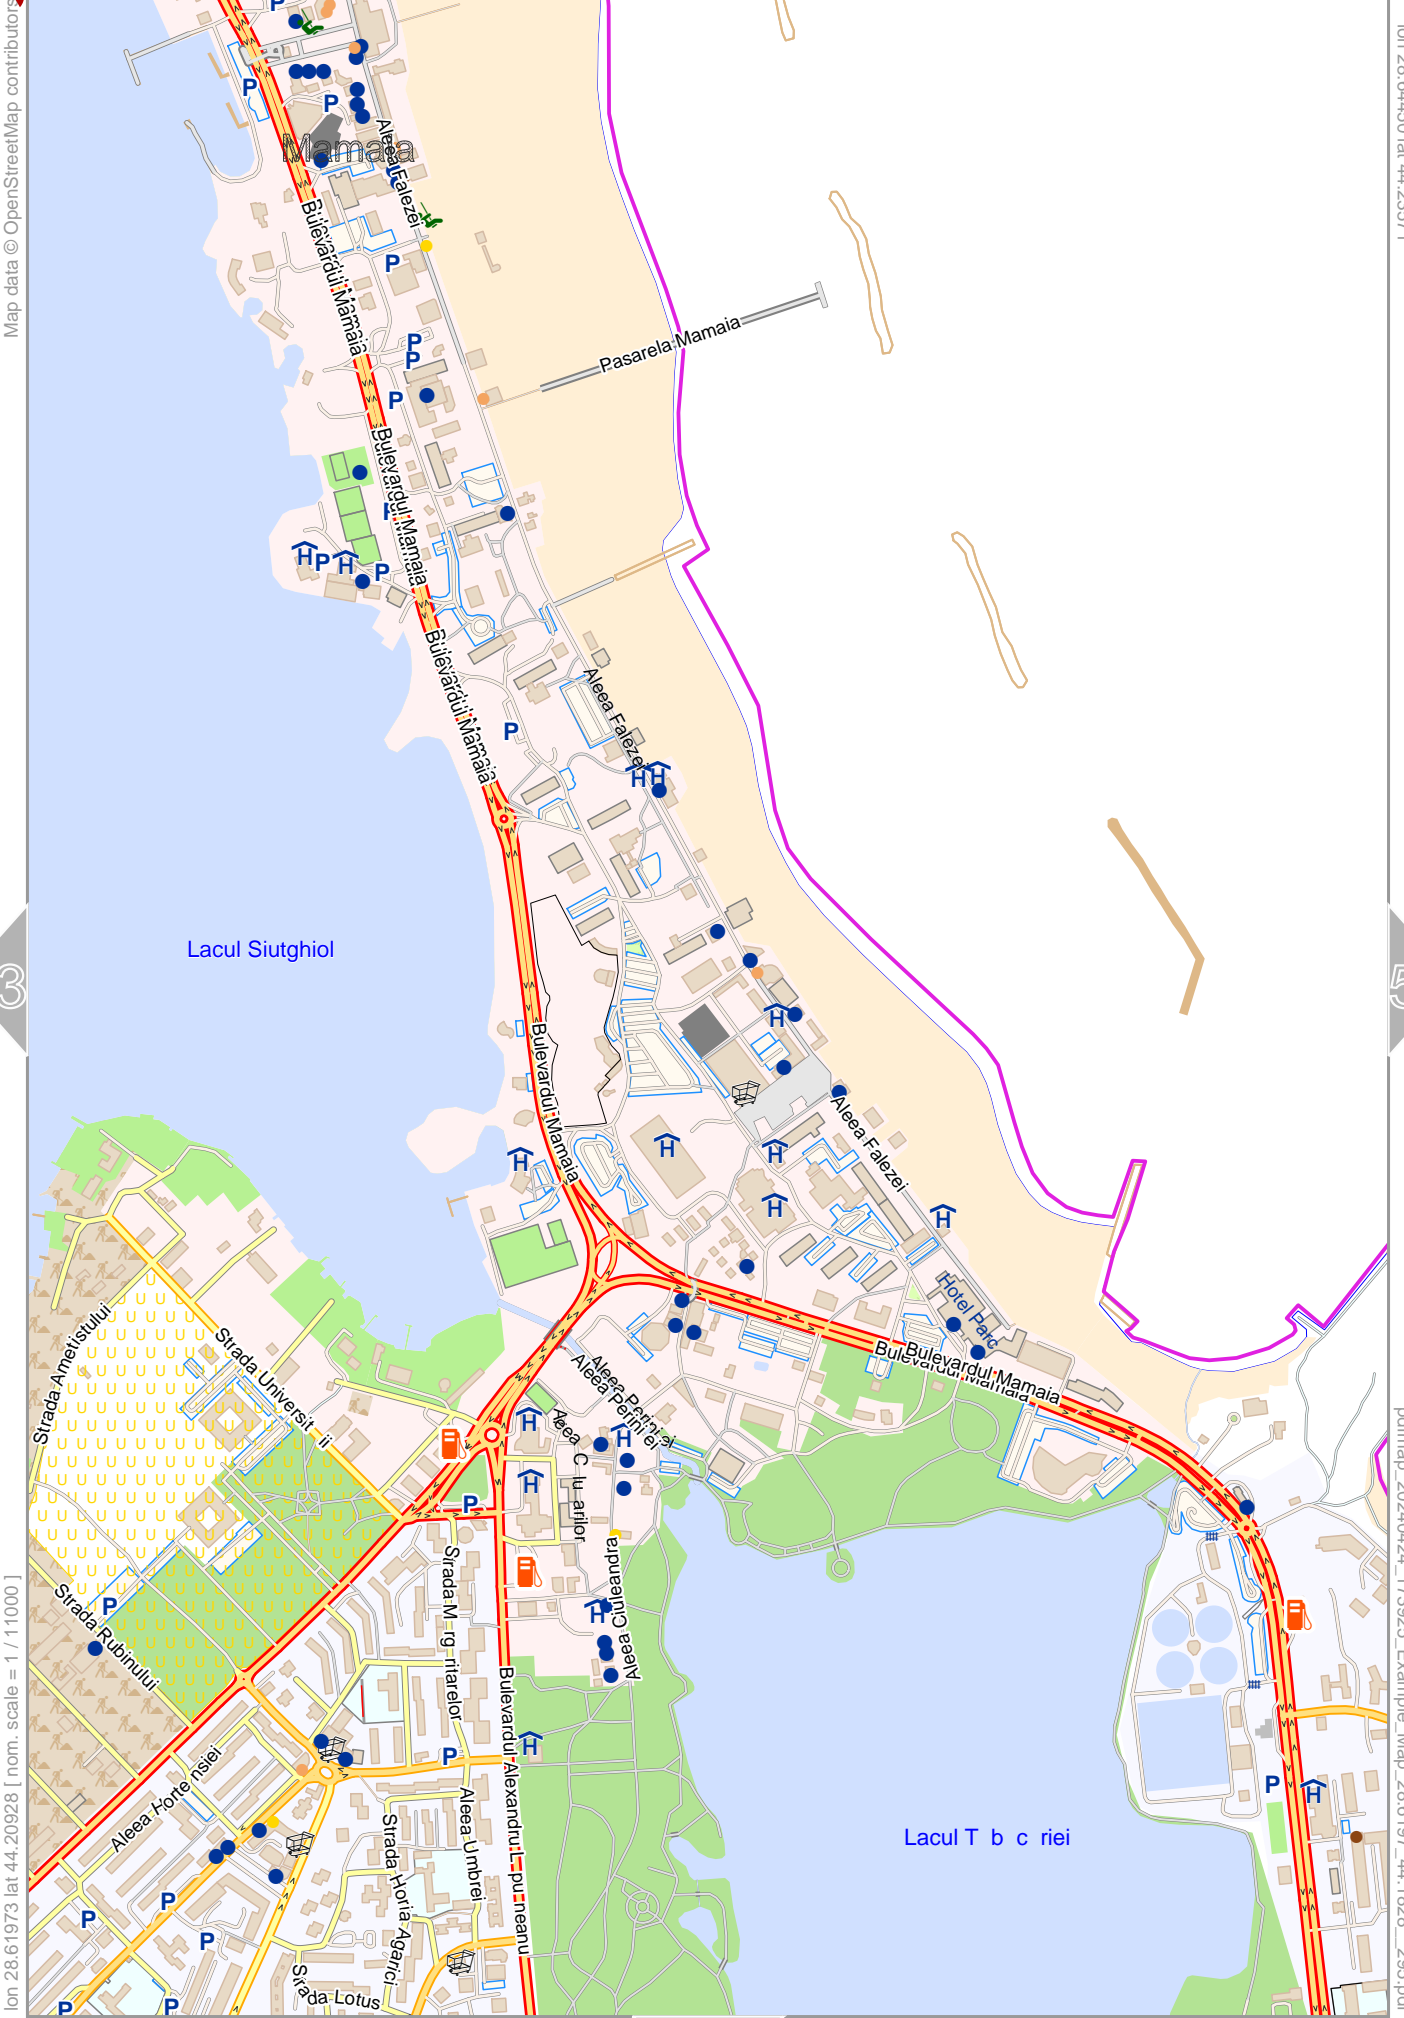

# Example\_Map

lon 28.59497 lat 44.20928 [ nom. scale = 1 / 110000 ]

Map data © OpenStreetMap contributors

0 100 m 500 m

# Example\_Map

Map data © OpenStreetMap contributors

lon 28.64450 lat 44.23571

[lon 28.61973 lat 44.20928 [ nom. scale = 1 / 110000

pdfmap\_20240424\_173925\_Example\_Map\_28.6197\_44.1828\_295.pdf

3

5

8

Map data © OpenStreetMap contributors

lon 28.66926 lat 44.23571

[lon 28.64450 lat 44.20928 ] nom. scale = 1 / 110000

pdfmap\_20240424\_173925\_Example\_Map\_28.6197\_44.1828\_295.pdf

0 100 m 500 m

# Example\_Map

Map data © OpenStreetMap contributors

9

12

17

[lon 28.64450 lat 44.15641 [ nom. scale = 1 / 110000 ]

Map data © OpenStreetMap contributors

lon 28.59497 lat 44.15641