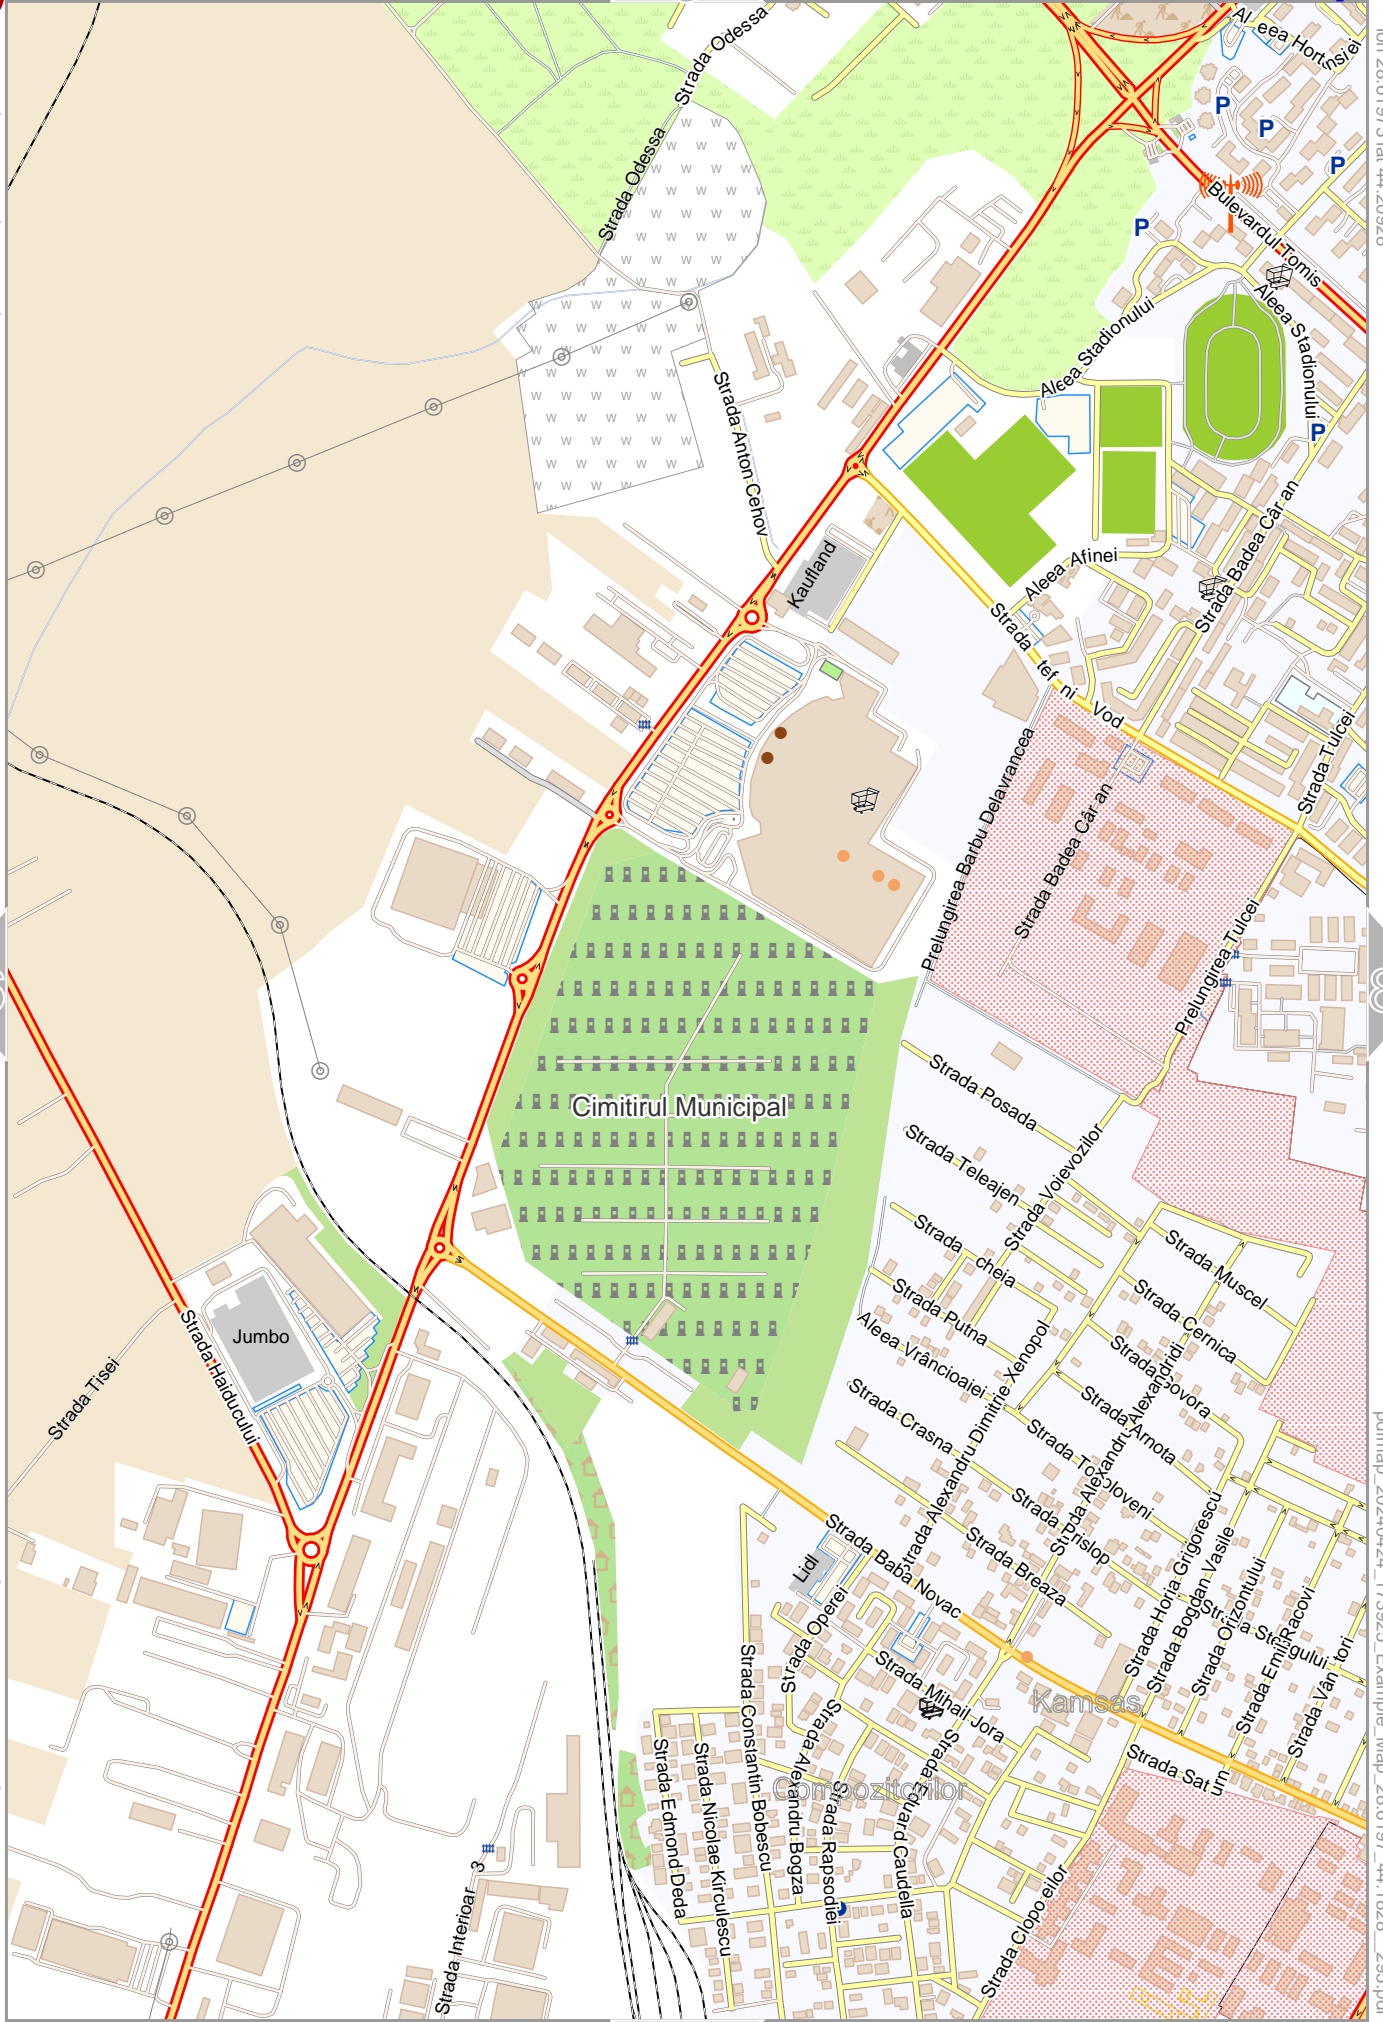

Map data © OpenStreetMap contributors

lon 28.66926 lat 44.23571

[lon 28.64450 lat 44.20928 ] nom. scale = 1 / 110000

pdfmap\_20240424\_173925\_Example\_Map\_28.6197\_44.1828\_295.pdf

0 100 m 500 m

# Example\_Map

lon 28.61973 lat 44.18285 [ nom. scale = 1 / 110000

0 100 m 500 m

Map data © OpenStreetMap contributors

lon 28.66926 lat 44.20928

lon 28.64450 lat 44.18285 [ nom. scale = 1 / 110000 ]

pdfmap\_20240424\_173925\_Example\_Map\_28.6197\_44.1828\_295.pdf