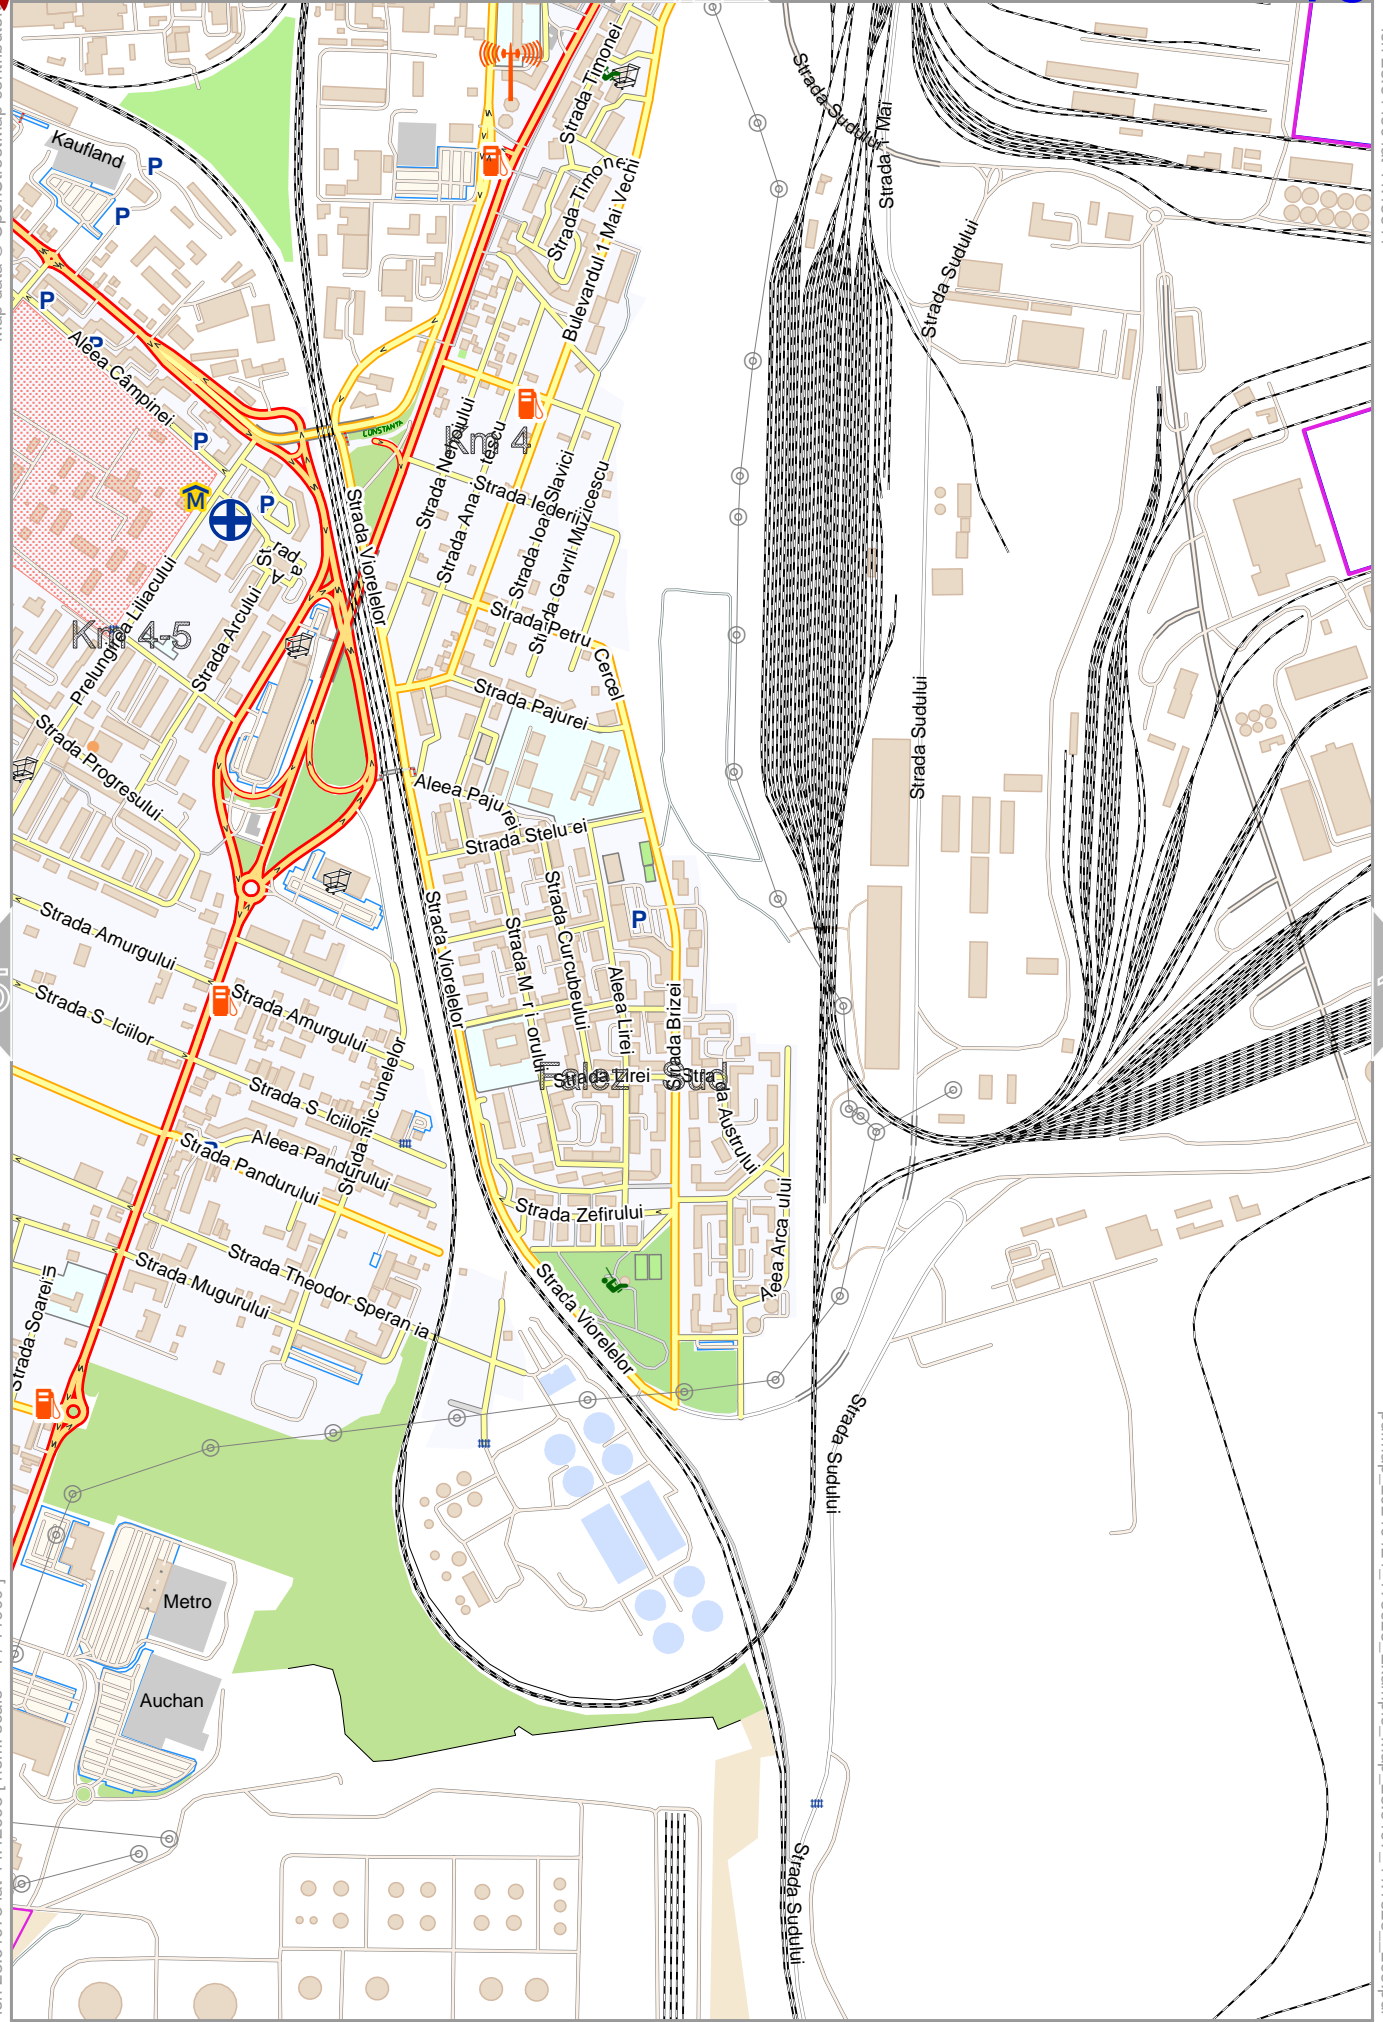

pdfmap\_20240424\_173925\_Example\_Map\_28.6197\_44.1828\_295.pdf

Map data © OpenStreetMap contributors

lon 28.644501 lat 44.15641

pdfmap\_20240424\_173925\_Example\_Map\_28.6197\_44.1828\_295.pdf

[lon 28.61973 lat 44.12998 [ nom. scale = 1 / 110000 ]