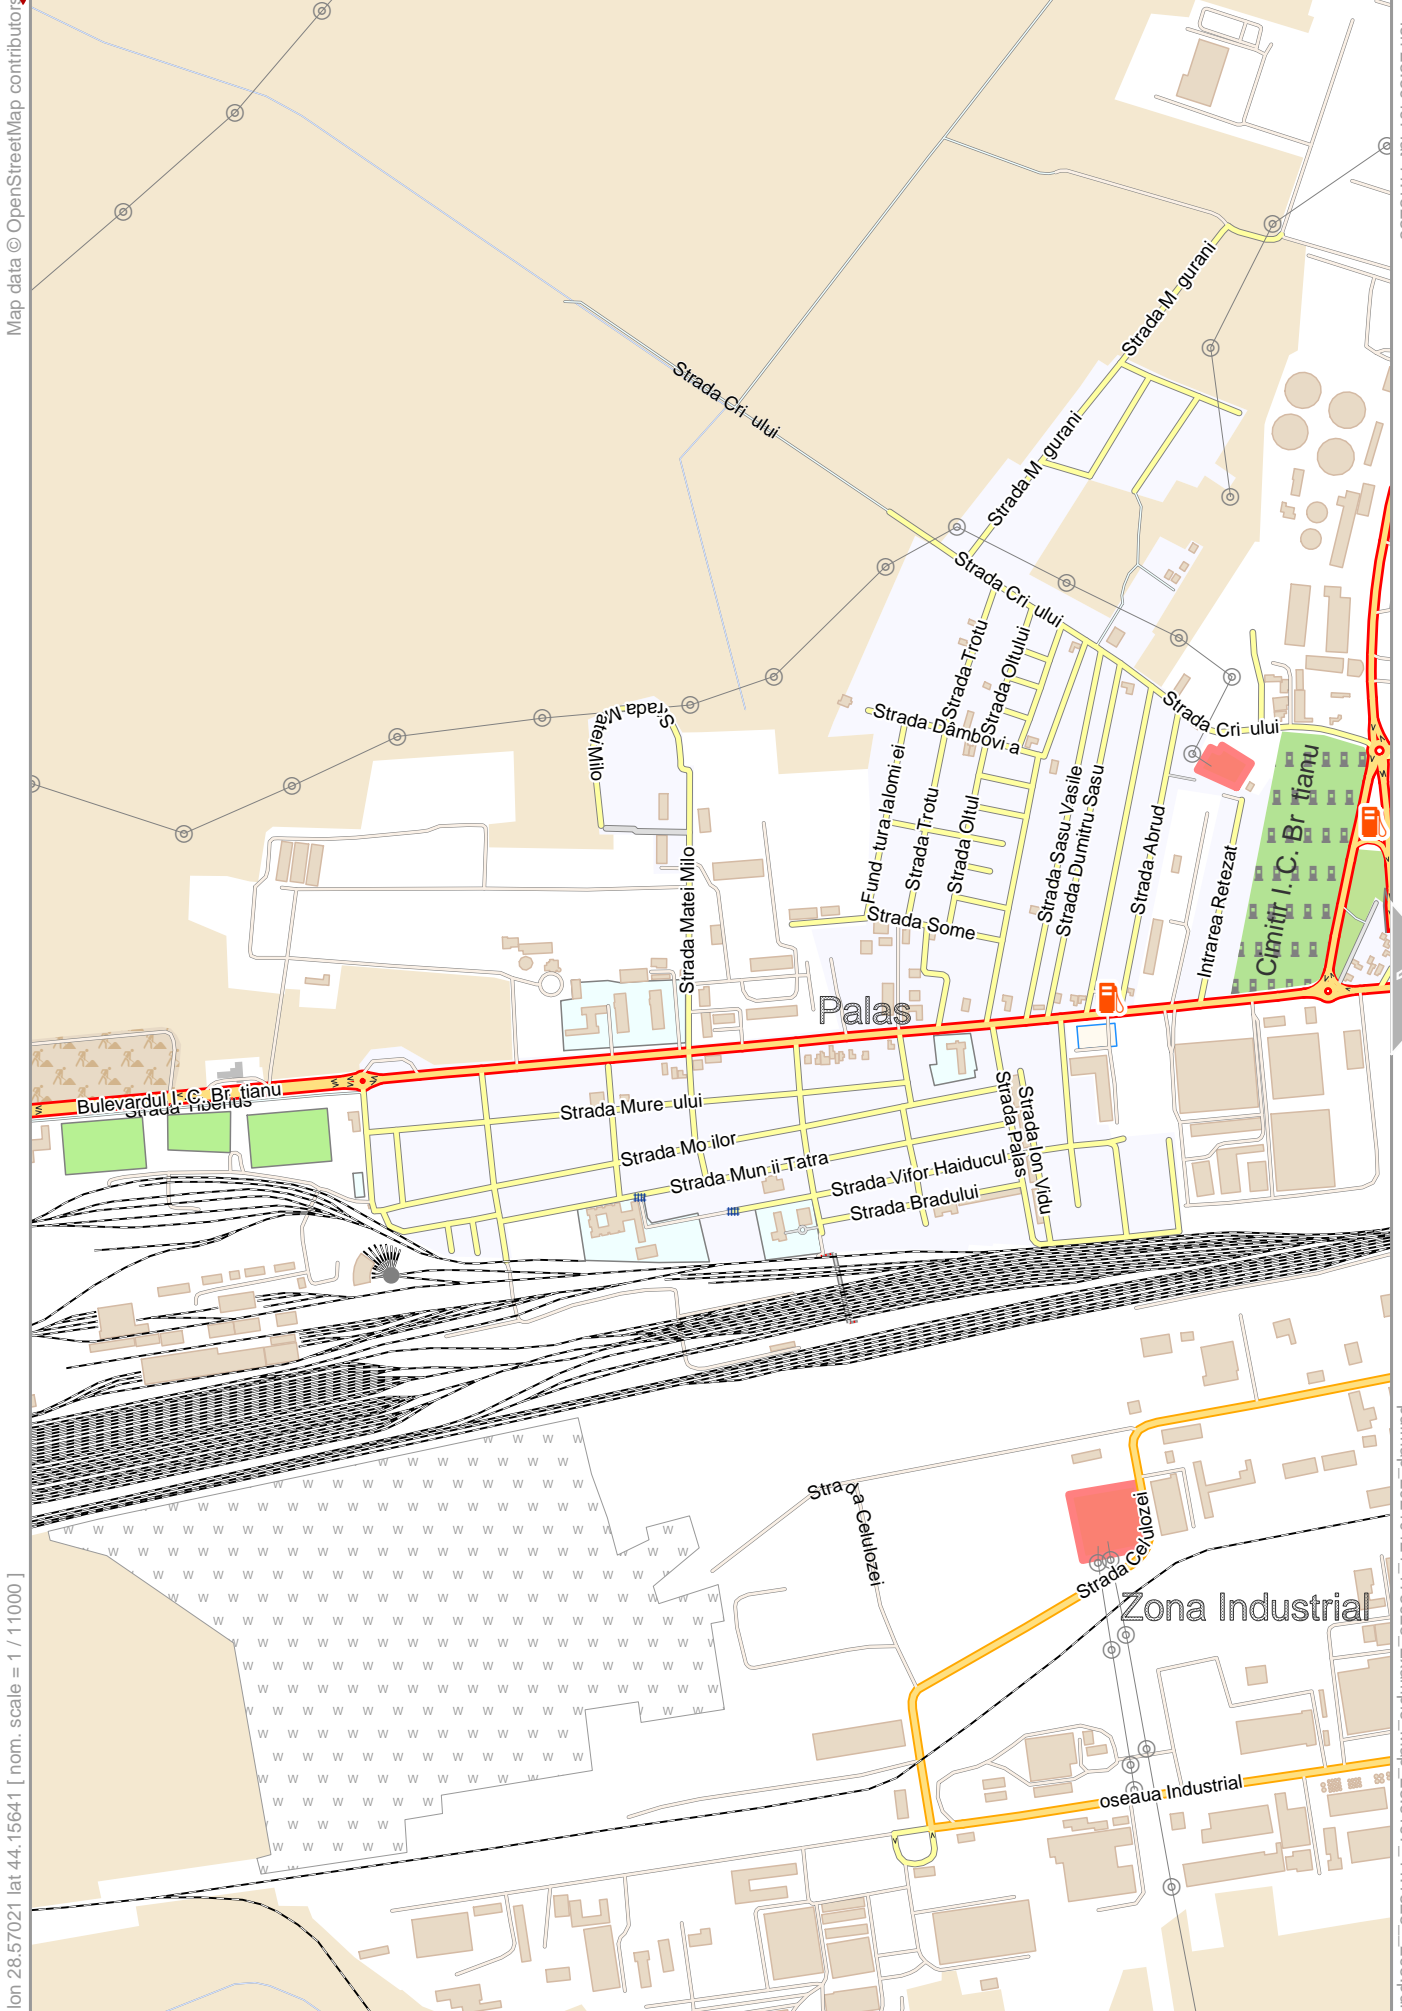

Map data © OpenStreetMap contributors

lon 28.59497 lat 44.18285

[lon 28.57021 lat 44.15641 [nom. scale = 1 / 110000]

pdfmap_20240424_173925_Example_Map_28.6197_44.1828_295.pdf

0 100 m 500 m