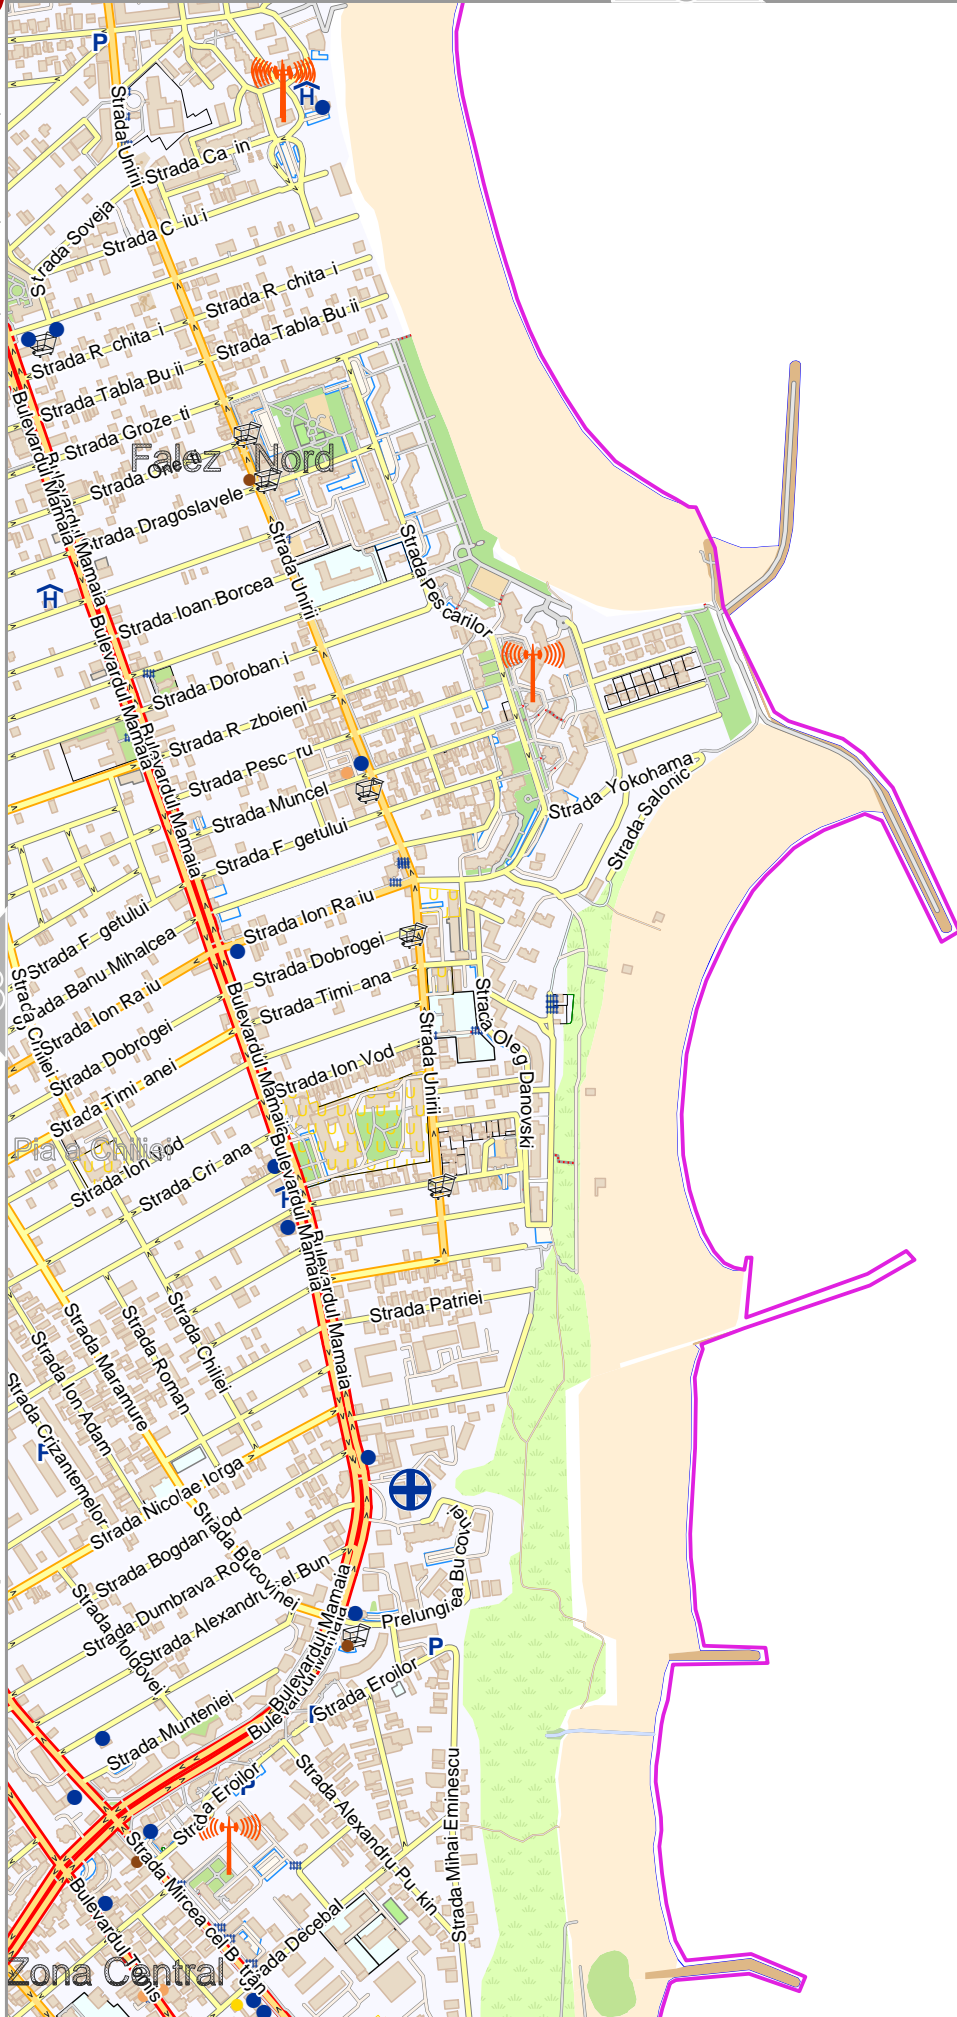

Map data © OpenStreetMap contributors

lon 28.66926 lat 44.23571

[lon 28.64450 lat 44.20928 ] nom. scale = 1 / 110000

pdfmap\_20240424\_173925\_Example\_Map\_28.6197\_44.1828\_295.pdf

0 100 m 500 m

# Example\_Map

lon 28.61973 lat 44.18285 [ nom. scale = 1 / 110000

0 100 m 500 m

Map data © OpenStreetMap contributors

lon 28.66926 lat 44.20928

lon 28.64450 lat 44.18285 [ nom. scale = 1 / 110000 ]

pdfmap\_20240424\_173925\_Example\_Map\_28.6197\_44.1828\_295.pdf

0 100 m 500 m

Map data © OpenStreetMap contributors

lon 28.59497 lat 44.18285

[lon 28.57021 lat 44.15641 [ nom. scale = 1 / 110000 ]

pdfmap\_20240424\_173925\_Example\_Map\_28.6197\_44.1828\_295.pdf

0 100 m 500 m

11

10

12

Map data © OpenStreetMap contributors

lon 28.64450 lat 44.18285

[lon 28.61973 lat 44.15641] nom. scale = 1 / 110000

pdfmap\_20240424\_173925\_Example\_Map\_28.6197\_44.1828\_295.pdf

0 100 m 500 m