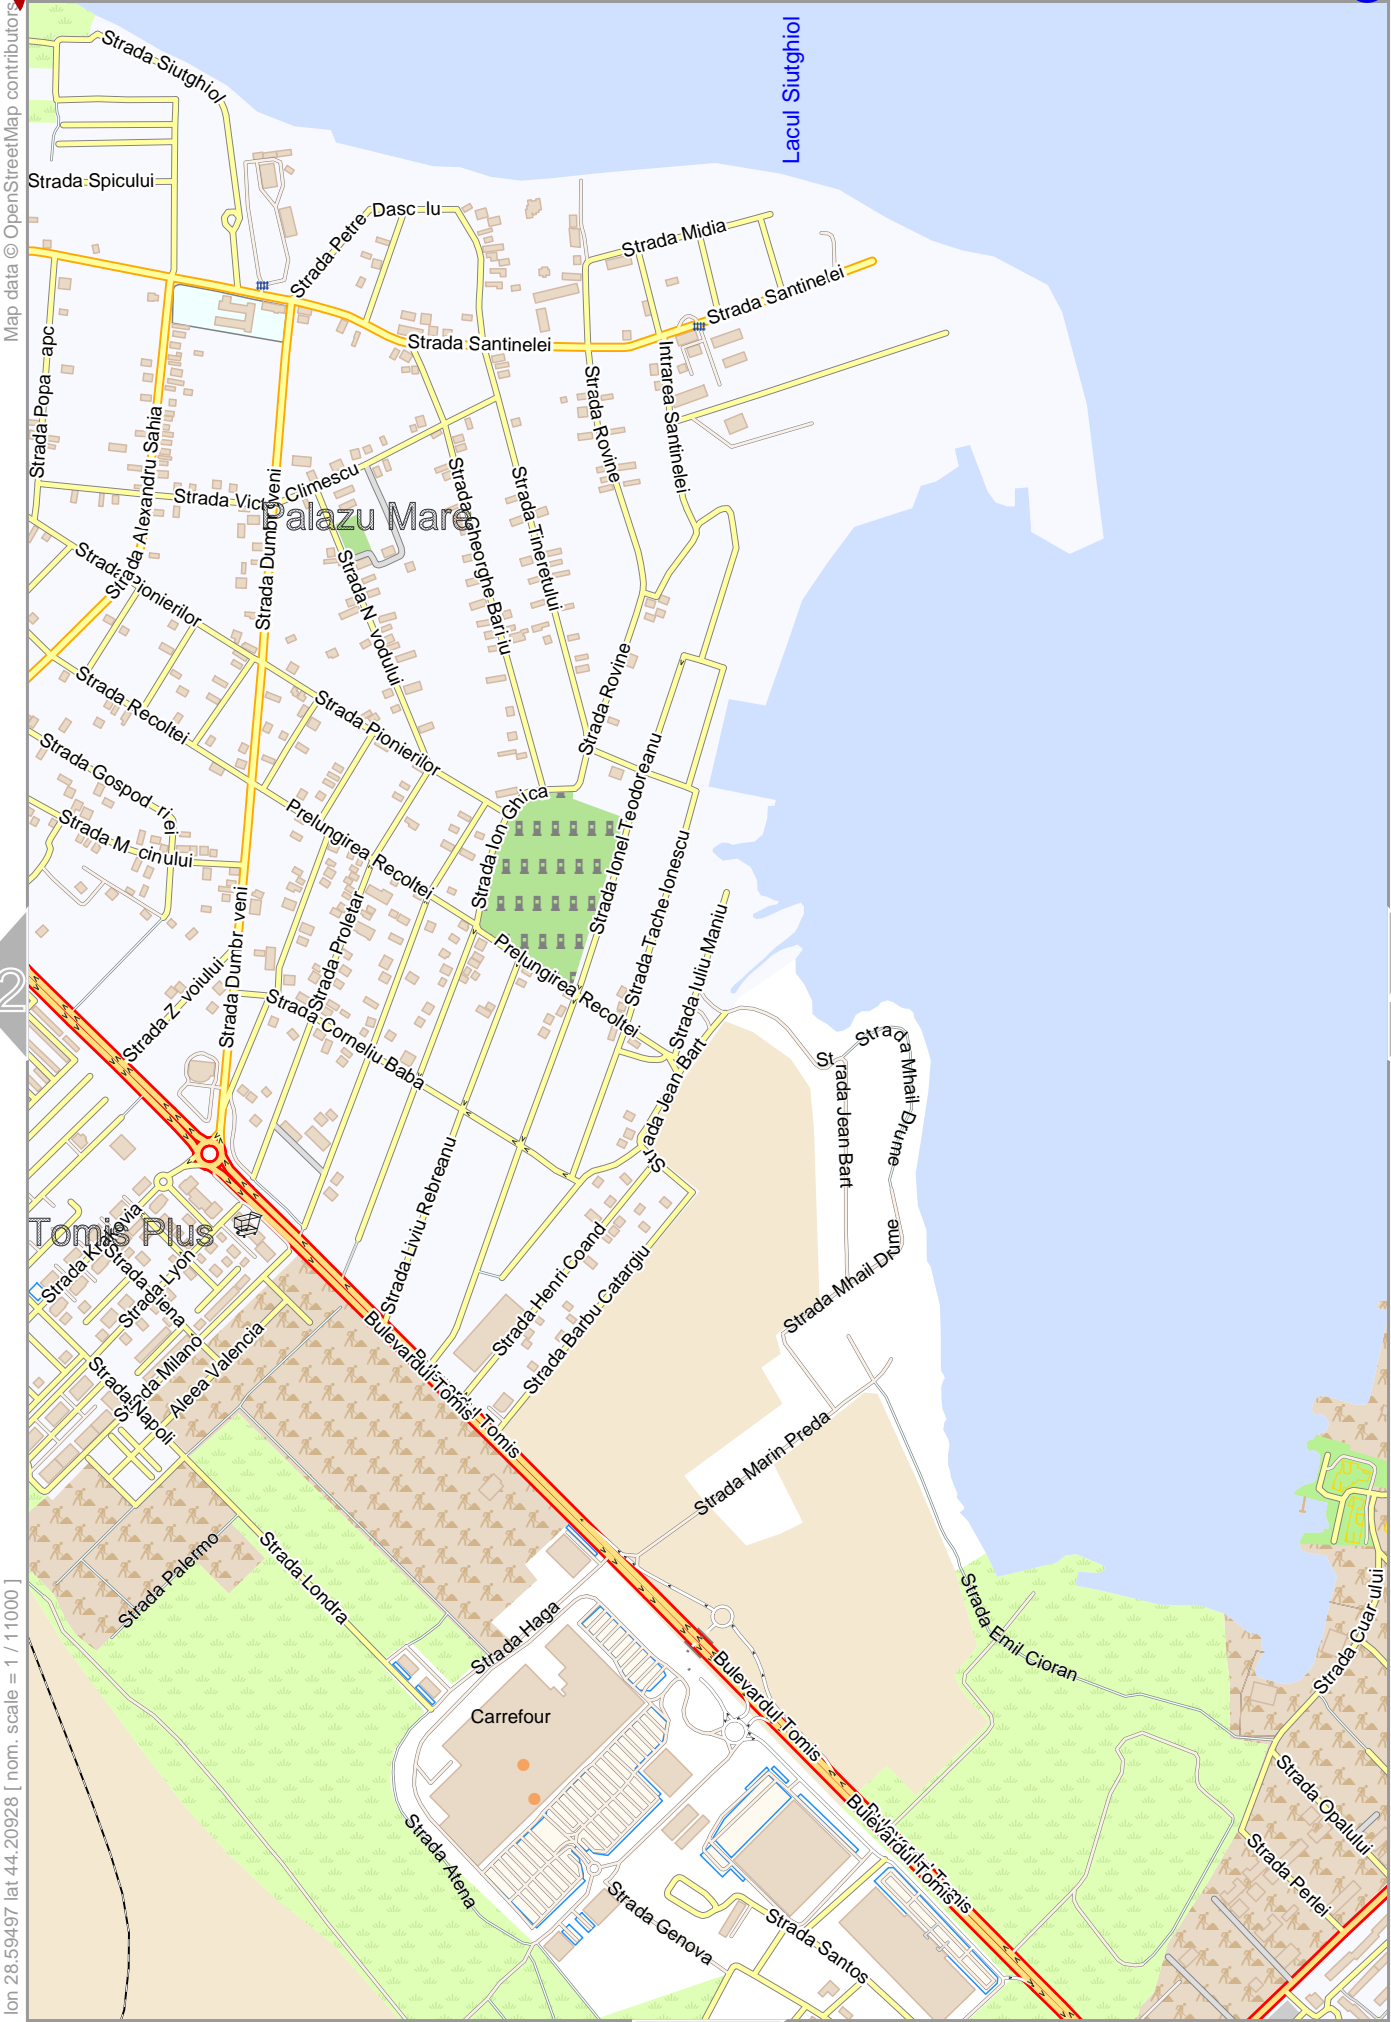

# Example\_Map

lon 28.66926 lat 44.23571

Map data © OpenStreetMap contributors

pdfmap\_20240424\_173925\_Example\_Map\_28.6197\_44.1828\_295.pdf

lon 28.57021 lat 44.12998  
[ nom. scale = 1 / 44000 ]

Map data © OpenStreetMap contributors

lon 28.59497 lat 44.23571

lon 28.57021 lat 44.20928 [ nom. scale = 1 / 110000 ]

pdfmap\_20240424\_173925\_Example\_Map\_28.6197\_44.1828\_295.pdf

0 100 m 500 m

# Example\_Map

lon 28.59497 lat 44.20928 [ nom. scale = 1 / 110000 ]

Map data © OpenStreetMap contributors

0 100 m 500 m

# Example\_Map

Map data © OpenStreetMap contributors

9

12

17

[lon 28.64450 lat 44.15641 [ nom. scale = 1 / 110000 ]

Map data © OpenStreetMap contributors

lon 28.59497 lat 44.15641