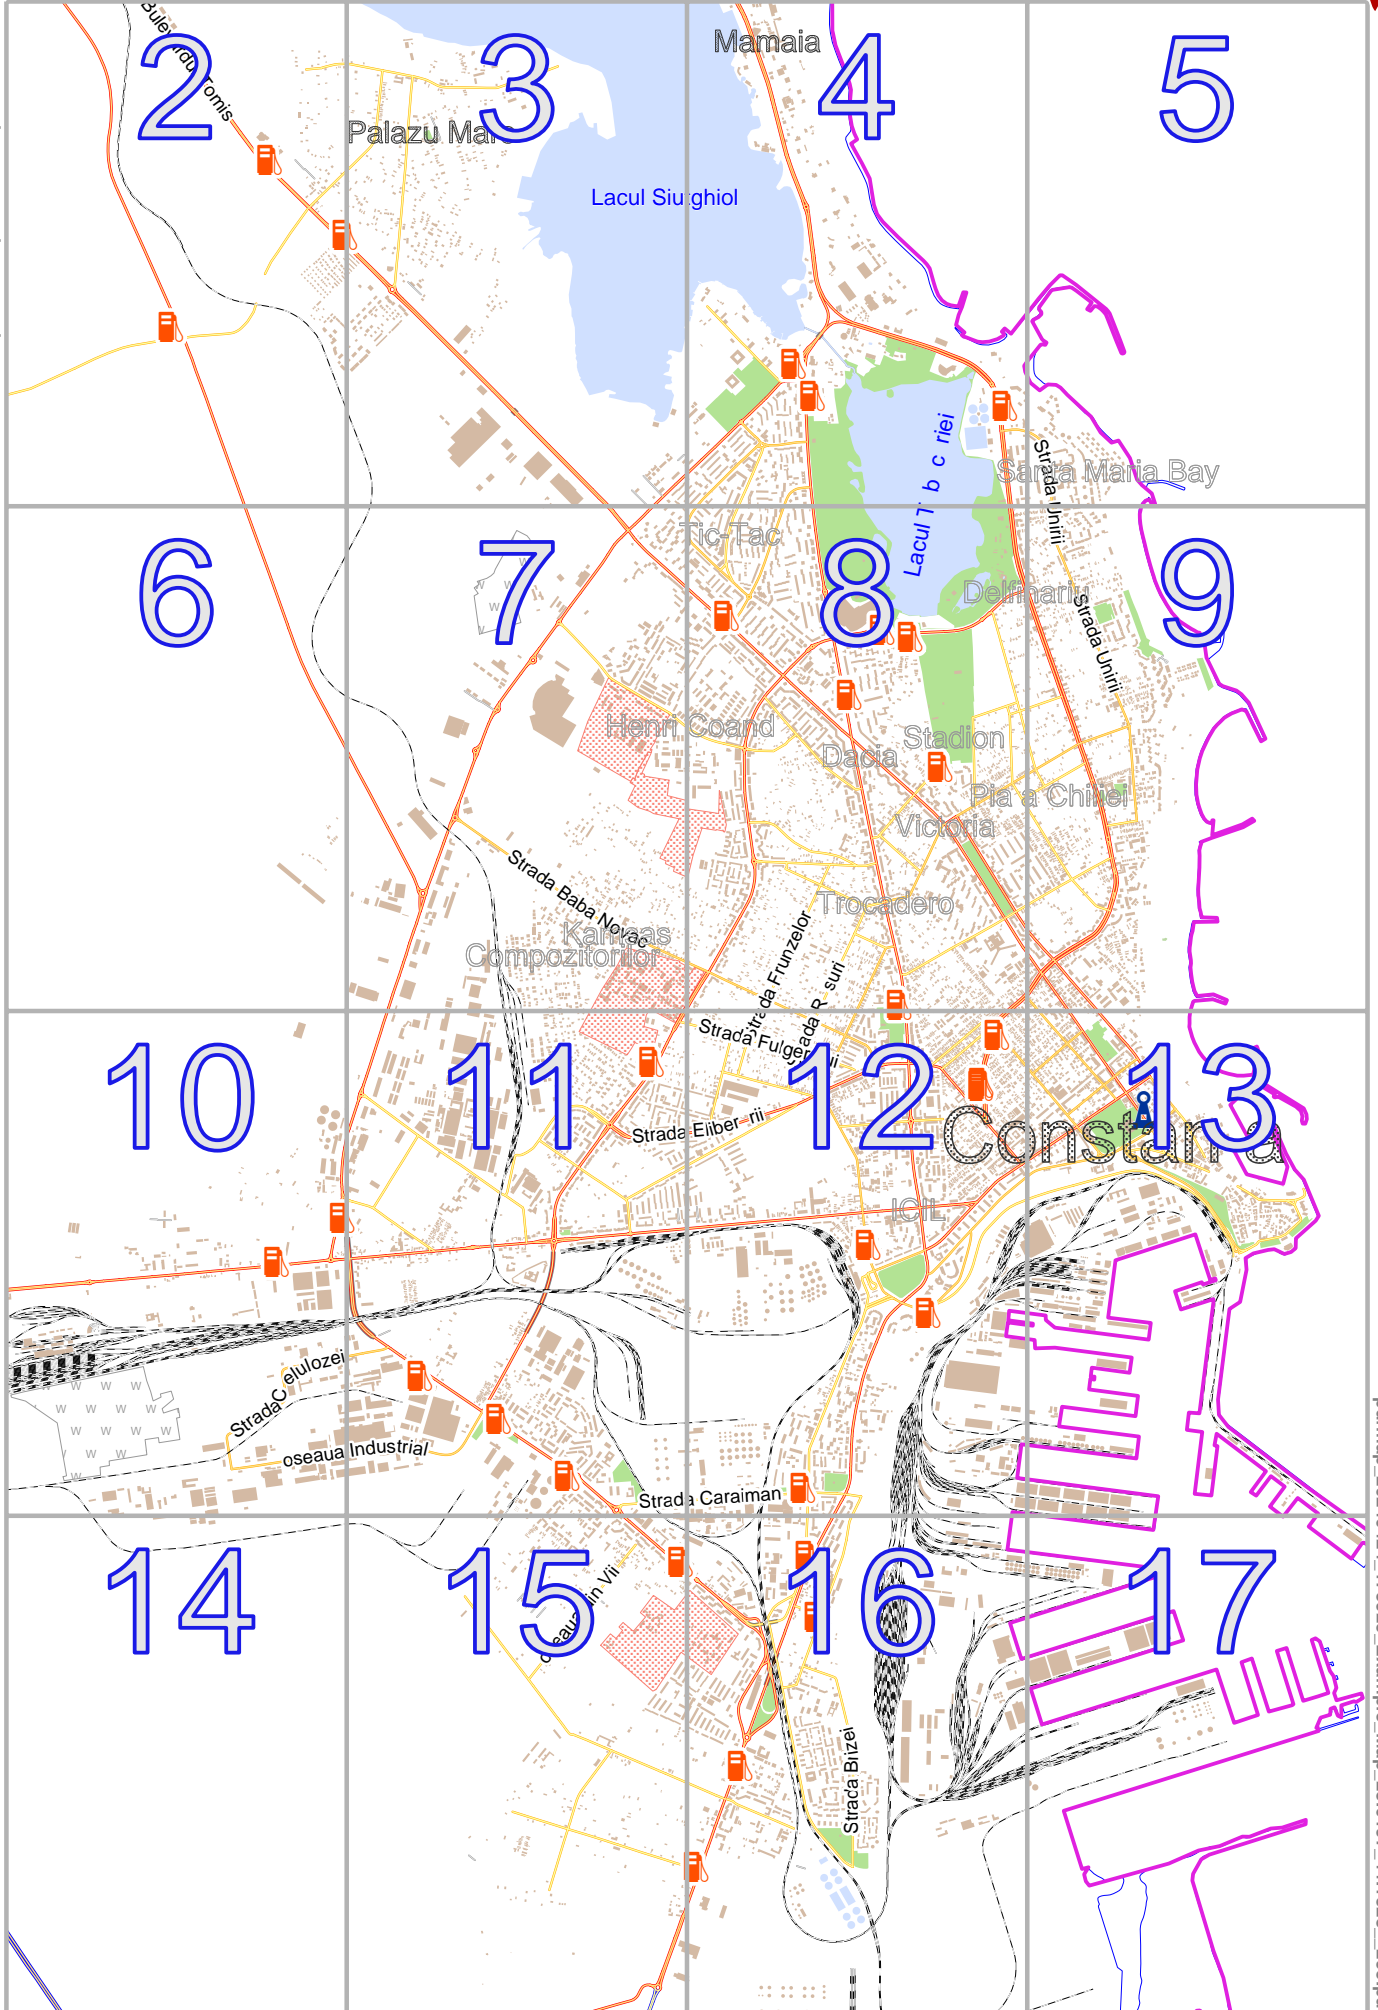

# Example\_Map

lon 28.66926 lat 44.23571

Map data © OpenStreetMap contributors

pdfmap\_20240424\_173925\_Example\_Map\_28.6197\_44.1828\_295.pdf

lon 28.57021 lat 44.12998  
[ nom. scale = 1 / 44000 ]

Map data © OpenStreetMap contributors

# Example\_Map

lon 28.59497 lat 44.20928 [ nom. scale = 1 / 110000 ]

Map data © OpenStreetMap contributors

0 100 m 500 m

# Example\_Map

lon 28.61973 lat 44.18285 [ nom. scale = 1 / 110000

0 100 m 500 m

Map data © OpenStreetMap contributors

lon 28.66926 lat 44.20928

lon 28.64450 lat 44.18285 [ nom. scale = 1 / 110000 ]

pdfmap\_20240424\_173925\_Example\_Map\_28.6197\_44.1828\_295.pdf

# Example\_Map

Map data © OpenStreetMap contributors

9

12

17

[lon 28.64450 lat 44.15641 [ nom. scale = 1 / 110000 ]

Map data © OpenStreetMap contributors

lon 28.59497 lat 44.15641