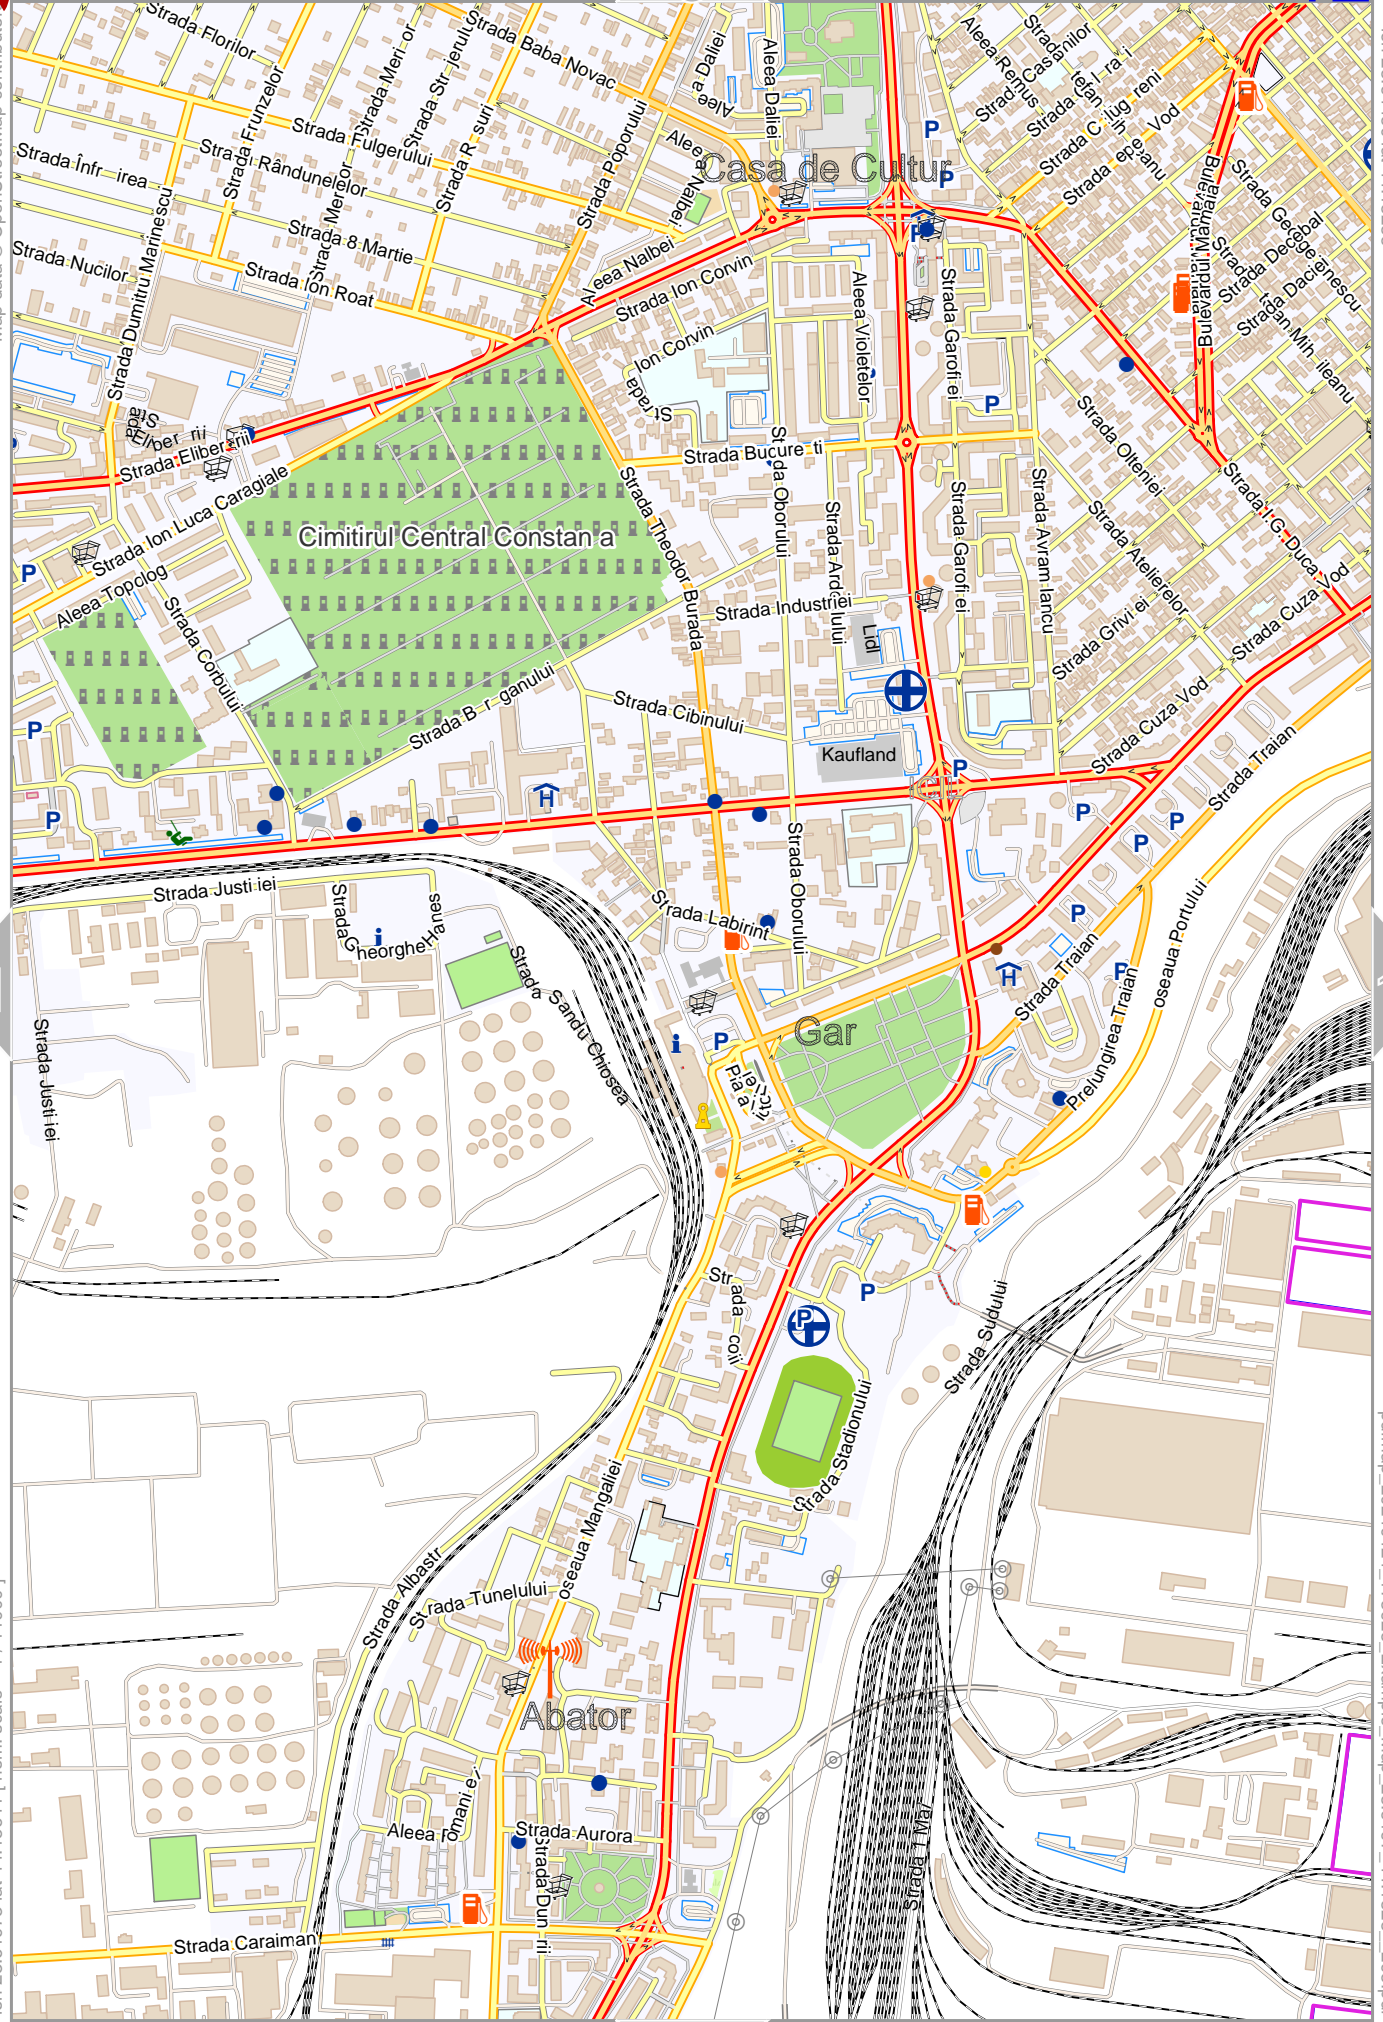

0 100 m 500 m

Map data © OpenStreetMap contributors

lon 28.59497 lat 44.18285

[lon 28.57021 lat 44.15641 [ nom. scale = 1 / 110000 ]

pdfmap\_20240424\_173925\_Example\_Map\_28.6197\_44.1828\_295.pdf

0 100 m 500 m

11

10

12

Map data © OpenStreetMap contributors

lon 28.64450 lat 44.18285

[lon 28.61973 lat 44.15641] nom. scale = 1 / 110000

pdfmap\_20240424\_173925\_Example\_Map\_28.6197\_44.1828\_295.pdf

0 100 m 500 m

# Example\_Map

Map data © OpenStreetMap contributors

9

12

17

[lon 28.64450 lat 44.15641 [ nom. scale = 1 / 110000 ]

Map data © OpenStreetMap contributors

lon 28.59497 lat 44.15641

[lon 28.57021 lat 44.12998 ] nom. scale = 1 / 110000

pdfmap\_20240424\_173925\_Example\_Map\_28.6197\_44.1828\_295.pdf

0 100 m 500 m

Map data © OpenStreetMap contributors

lon 28.61973 lat 44.15641

[lon 28.59497 lat 44.12998 [ nom. scale = 1 / 110000