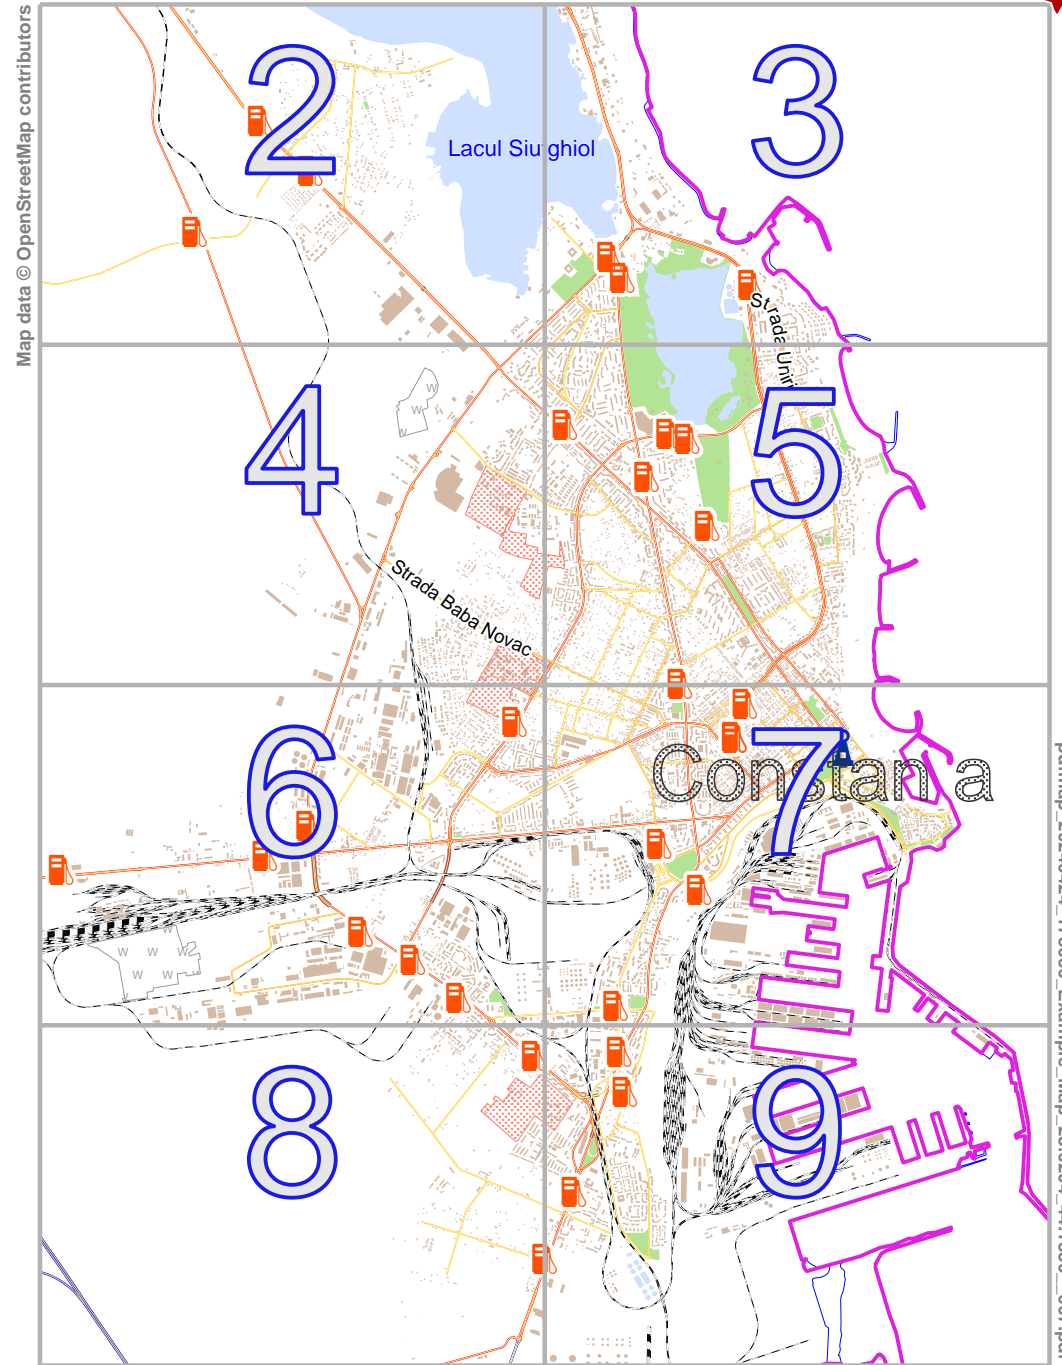

Example_Map

lon 28.67552 lat 44.23655

Map data © OpenStreetMap contributors

pdfmap_20240424_173636_Example_Map_28.6204_44.1830_667.pdf

lon 28.56532 lat 44.12963
[nom. scale = 1 / 66000]

www.milvusmap.eu

Map data © OpenStreetMap contributors

lon 28.56532 lat 44.15636 [nom. scale = 1 / 16500]

lon 28.62042 lat 44.18309

pdfmap_20240424_173636_Example_Map_28.6204_44.1830_667.pdf

4

6

8

7

UTM: 35 T easting 625.20 km northing 4890.60 km UTM-Grid-width = 200m

lon 28.62042 lat 44.15636 [nom. scale = 1 / 16500]

lon 28.67552 lat 44.18309

pdfmap_20240424_173636_Example_Map_28.6204_44.1830_667.pdf

UTM: 35 T easting 629.60 km northing 4890.60 km
UTM-Grid-width = 200m