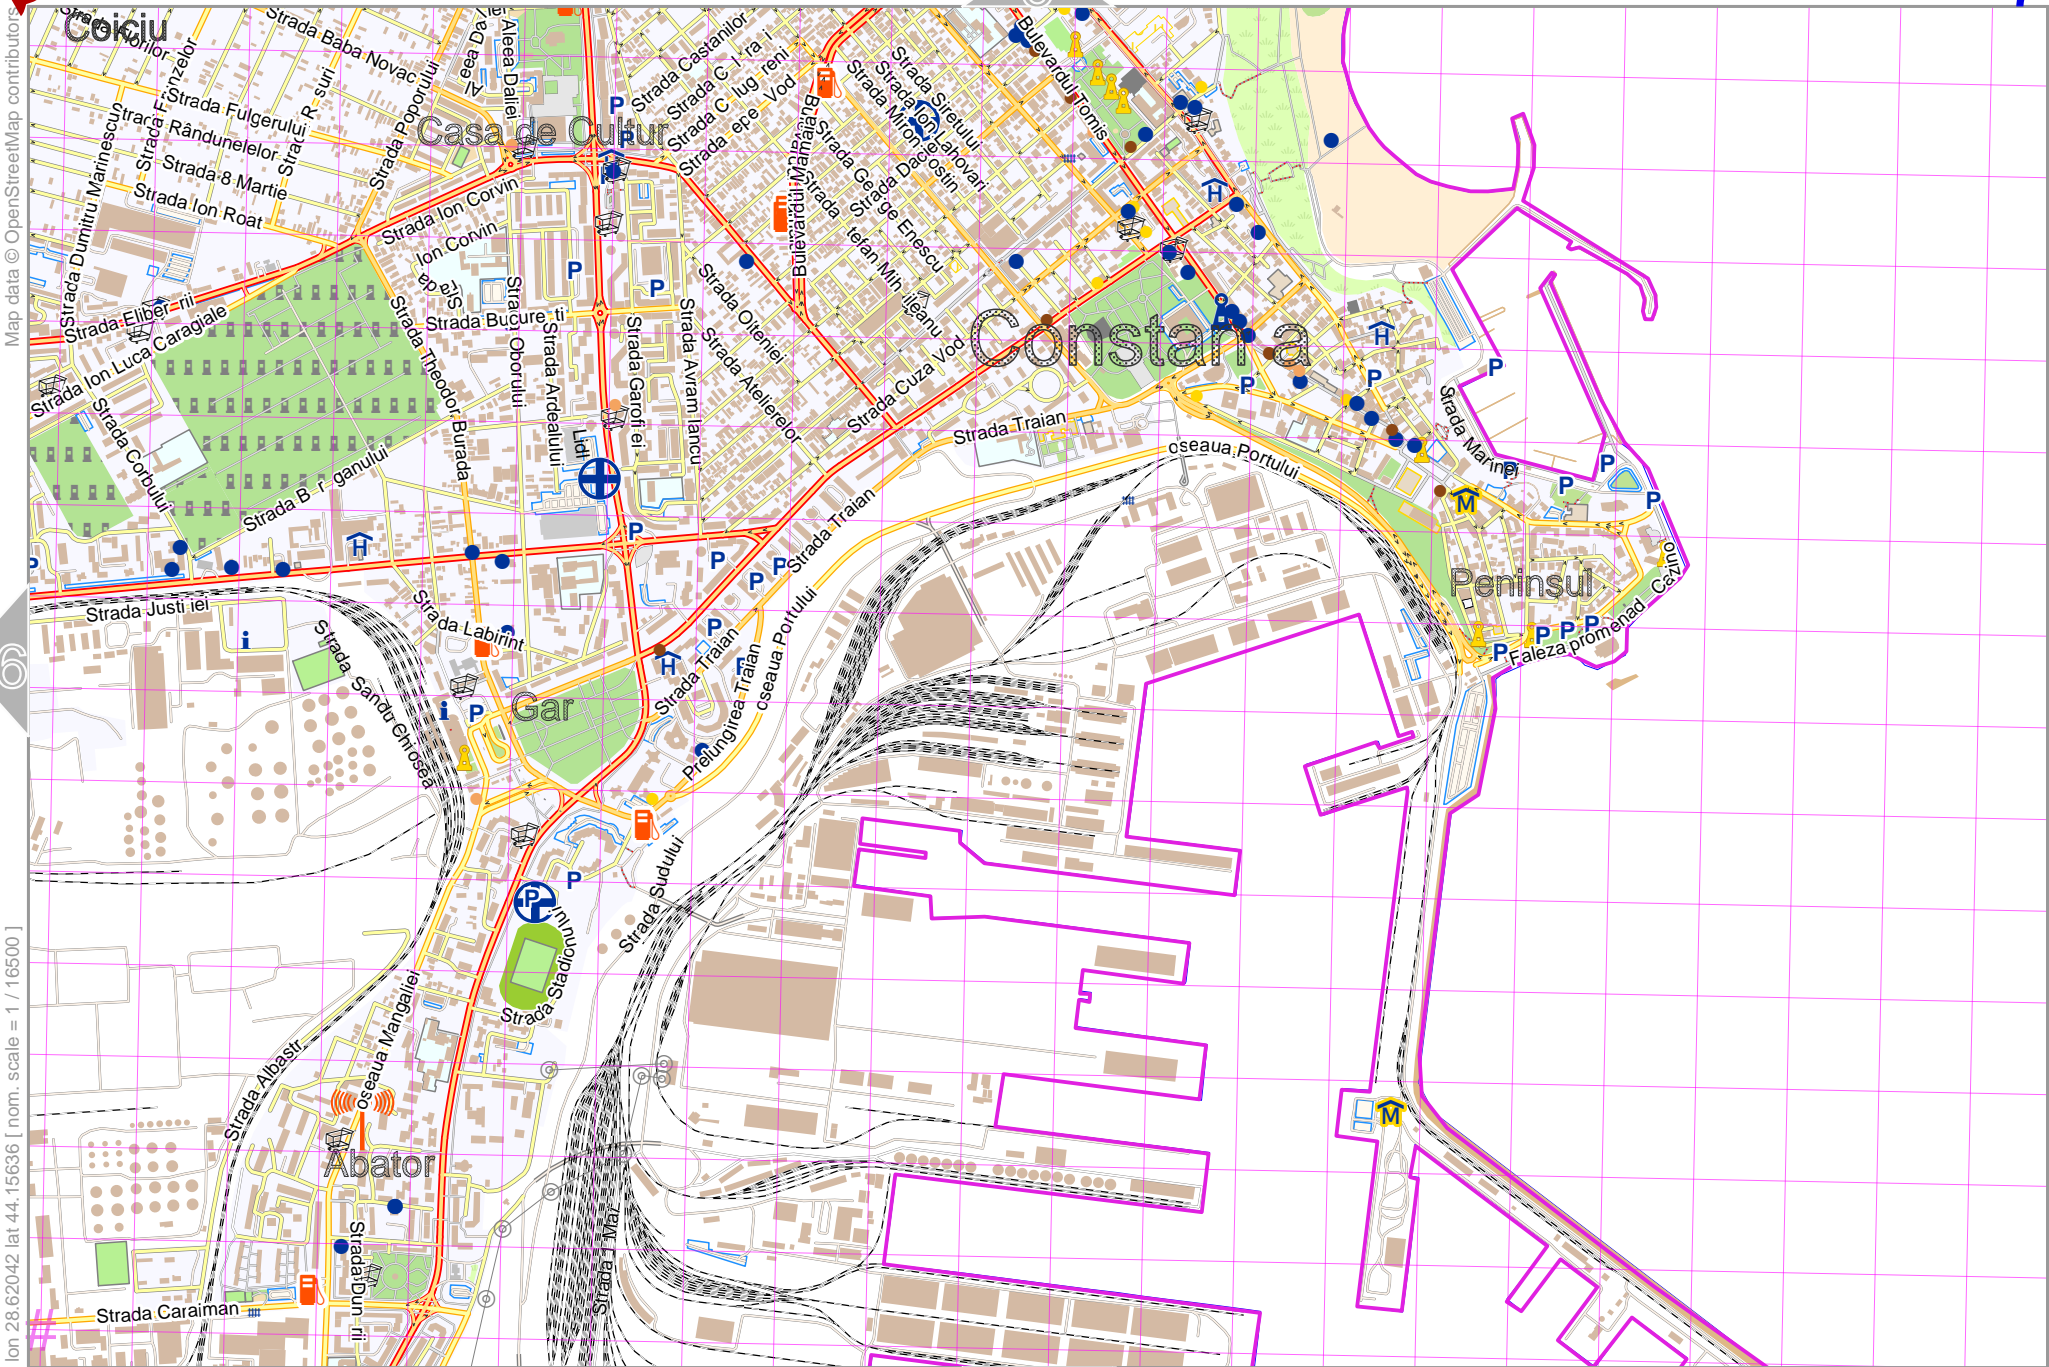

Example_Map

lon 28.67552 lat 44.23655

Map data © OpenStreetMap contributors

pdfmap_20240424_173636_Example_Map_28.6204_44.1830_667.pdf

lon 28.56532 lat 44.12963
[nom. scale = 1 / 66000]

www.milvusmap.eu

Map data © OpenStreetMap contributors

lon 28.56532 lat 44.15636 [nom. scale = 1 / 16500]

lon 28.62042 lat 44.18309

pdfmap_20240424_173636_Example_Map_28.6204_44.1830_667.pdf

4

6

8

7

UTM: 35 T easting 625.20 km northing 4890.60 km UTM-Grid-width = 200m

lon 28.62042 lat 44.15636 [nom. scale = 1 / 16500]

lon 28.67552 lat 44.18309

pdfmap_20240424_173636_Example_Map_28.6204_44.1830_667.pdf

UTM: 35 T easting 629.60 km northing 4890.60 km
UTM-Grid-width = 200m