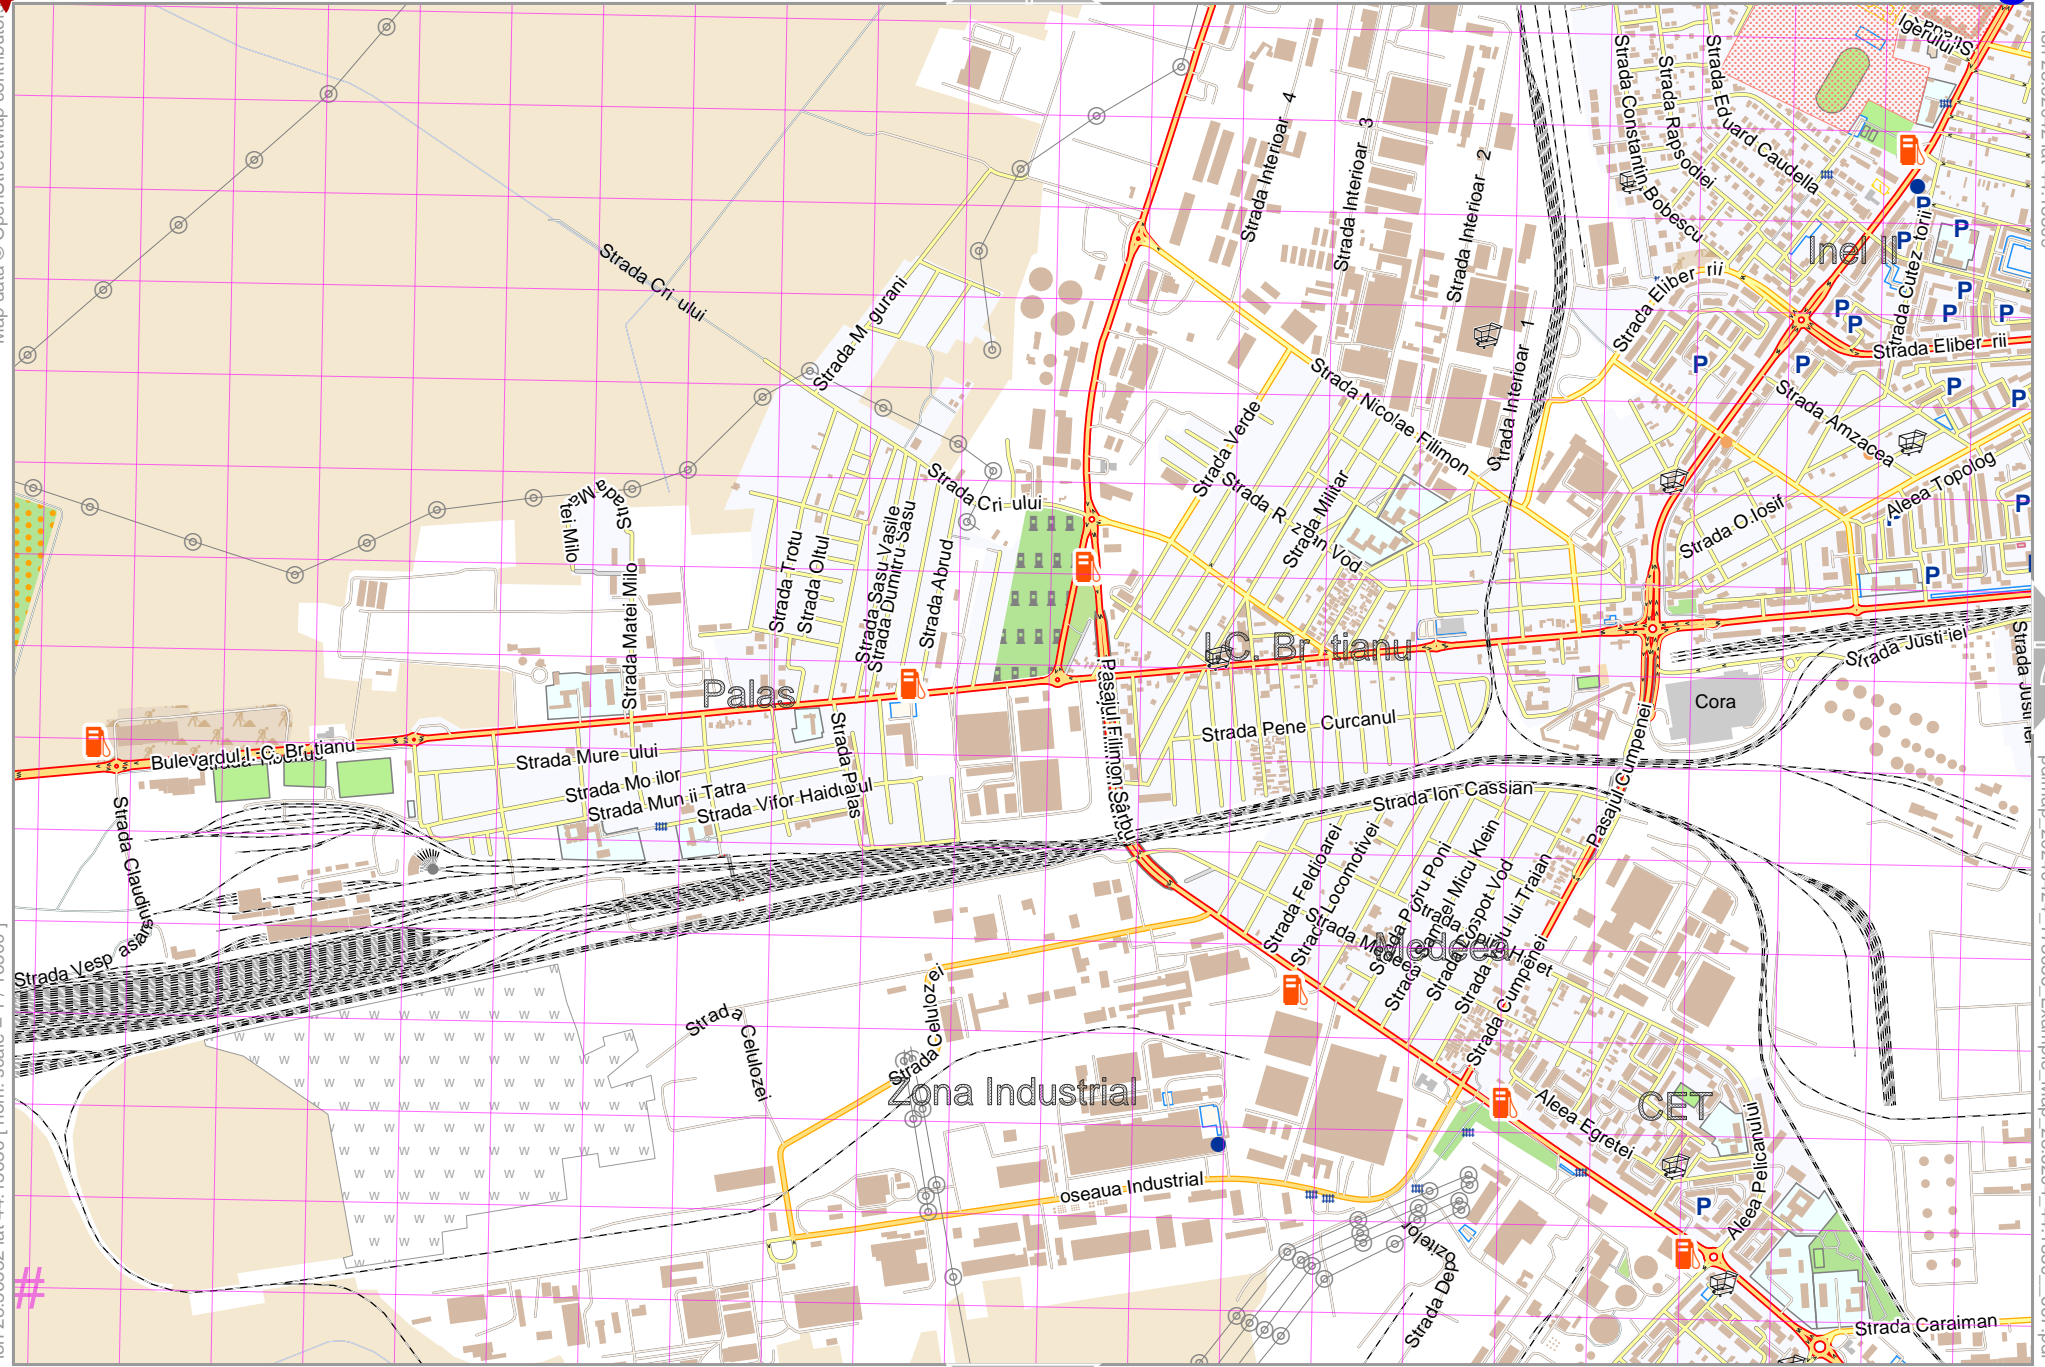

Example_Map

lon 28.67552 lat 44.23655

Map data © OpenStreetMap contributors

pdfmap_20240424_173636_Example_Map_28.6204_44.1830_667.pdf

lon 28.56532 lat 44.12963
[nom. scale = 1 / 66000]

www.milvusmap.eu

Map data © OpenStreetMap contributors

lon 28.56532 lat 44.15636 [nom. scale = 1 / 16500]

lon 28.62042 lat 44.18309

pdfmap_20240424_173636_Example_Map_28.6204_44.1830_667.pdf

4

6

8

7

UTM: 35 T easting 625.20 km northing 4890.60 km UTM-Grid-width = 200m

lon 28.62042 lat 44.15636 [nom. scale = 1 / 16500]

lon 28.67552 lat 44.18309

pdfmap_20240424_173636_Example_Map_28.6204_44.1830_667.pdf

UTM: 35 T easting 629.60 km northing 4890.60 km
UTM-Grid-width = 200m