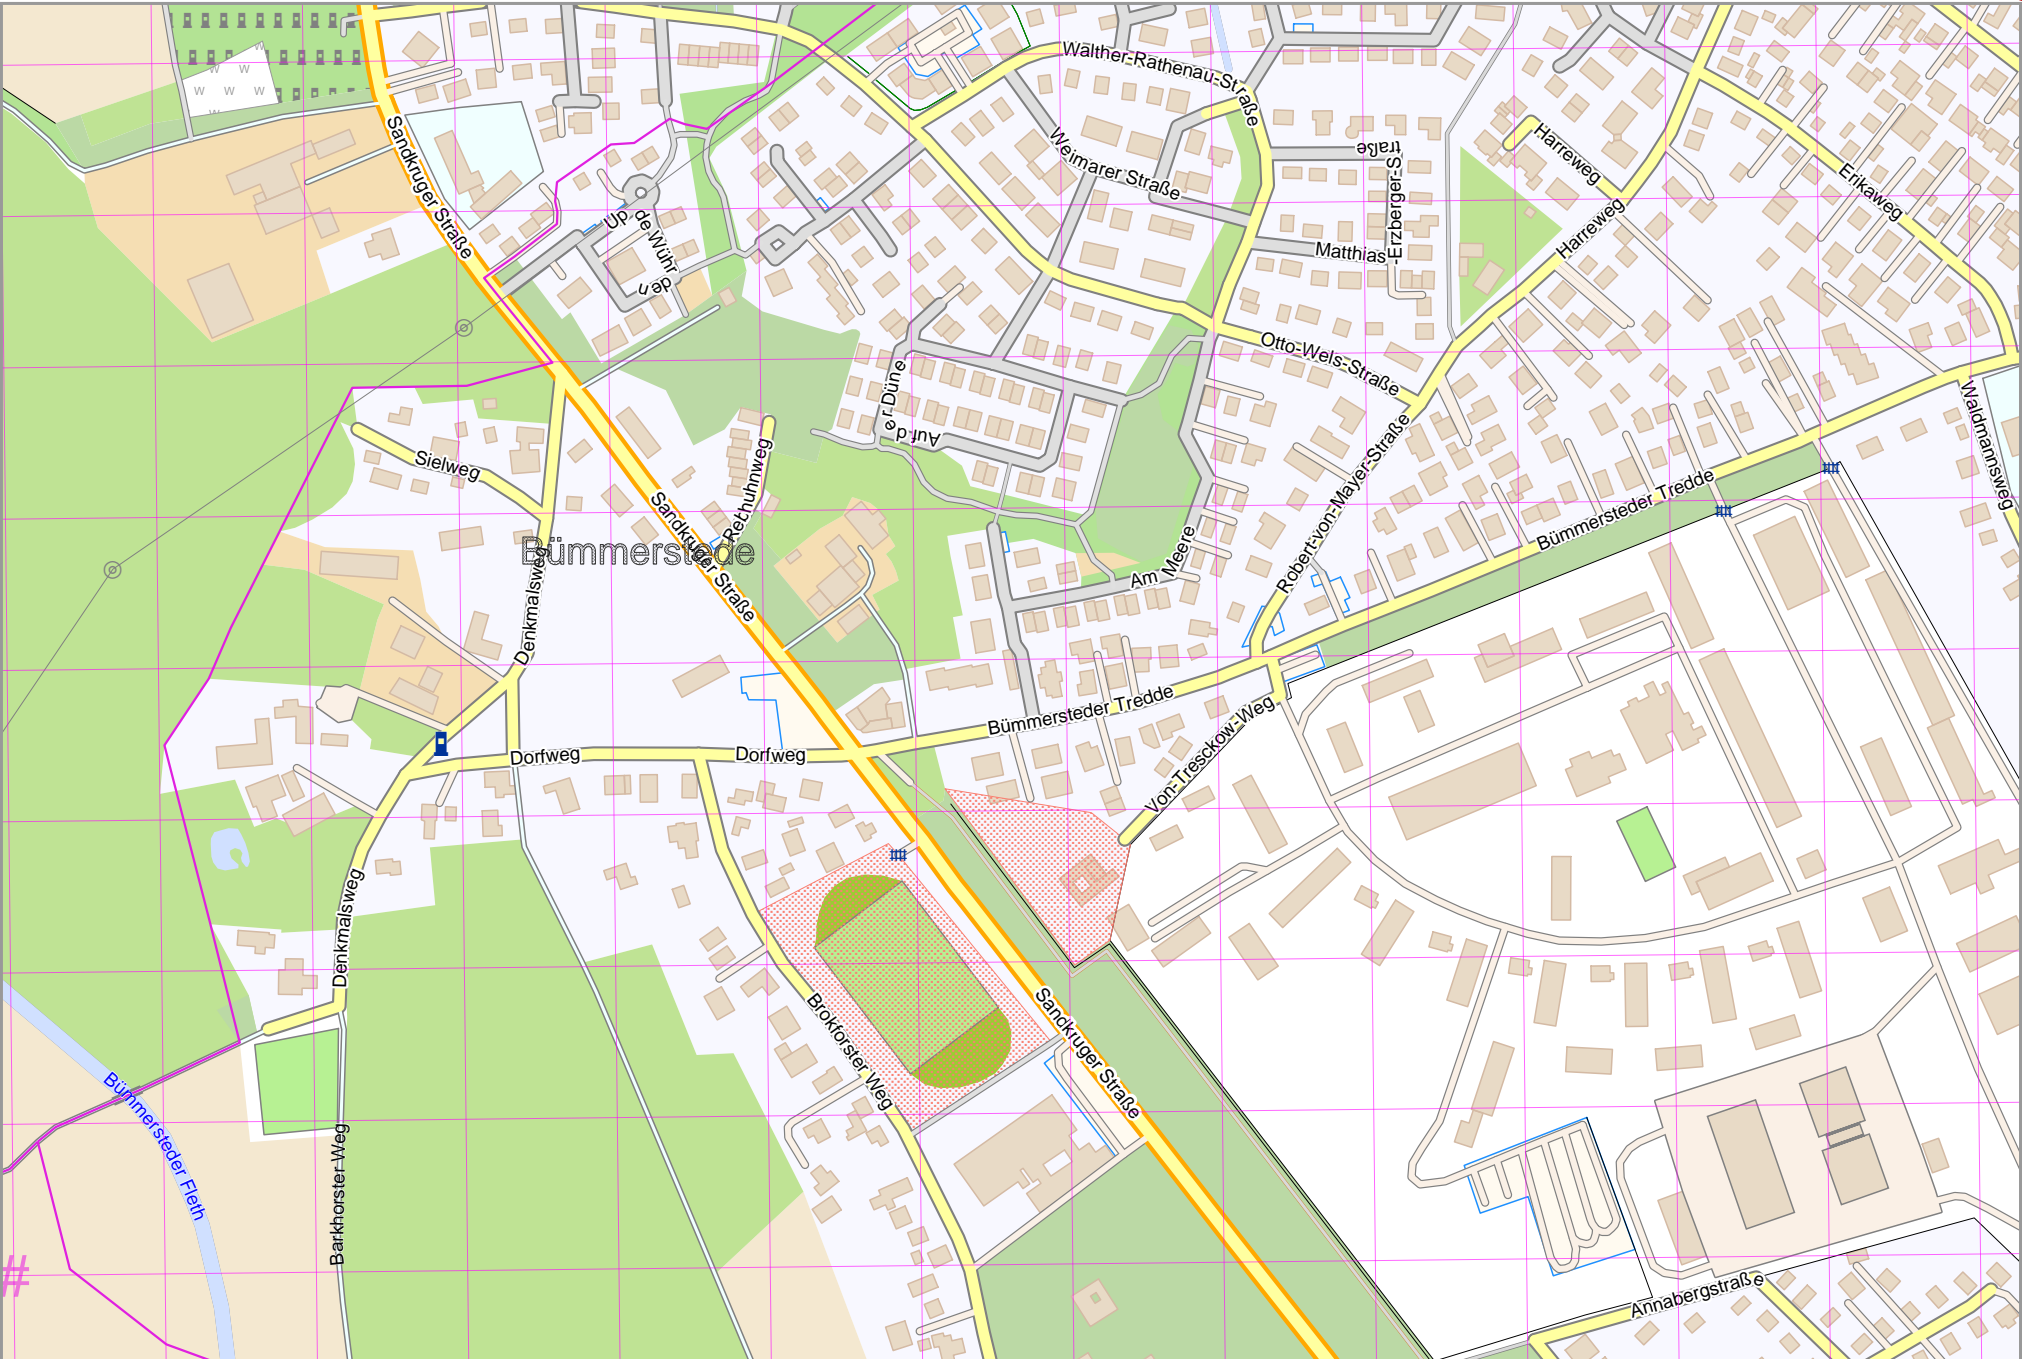

lon 8.22394 lat 53.09695

pdfmap_20240423_135252_Example_Map_8.21397_53.0928_055.pdf

Map data © OpenStreetMap contributors

lon 8.20401 lat 53.08877 [nom. scale = 1 / 5000]

UTM: 32 U easting 446.70 km northing 5882.50 km
UTM-Grid-width = 100m