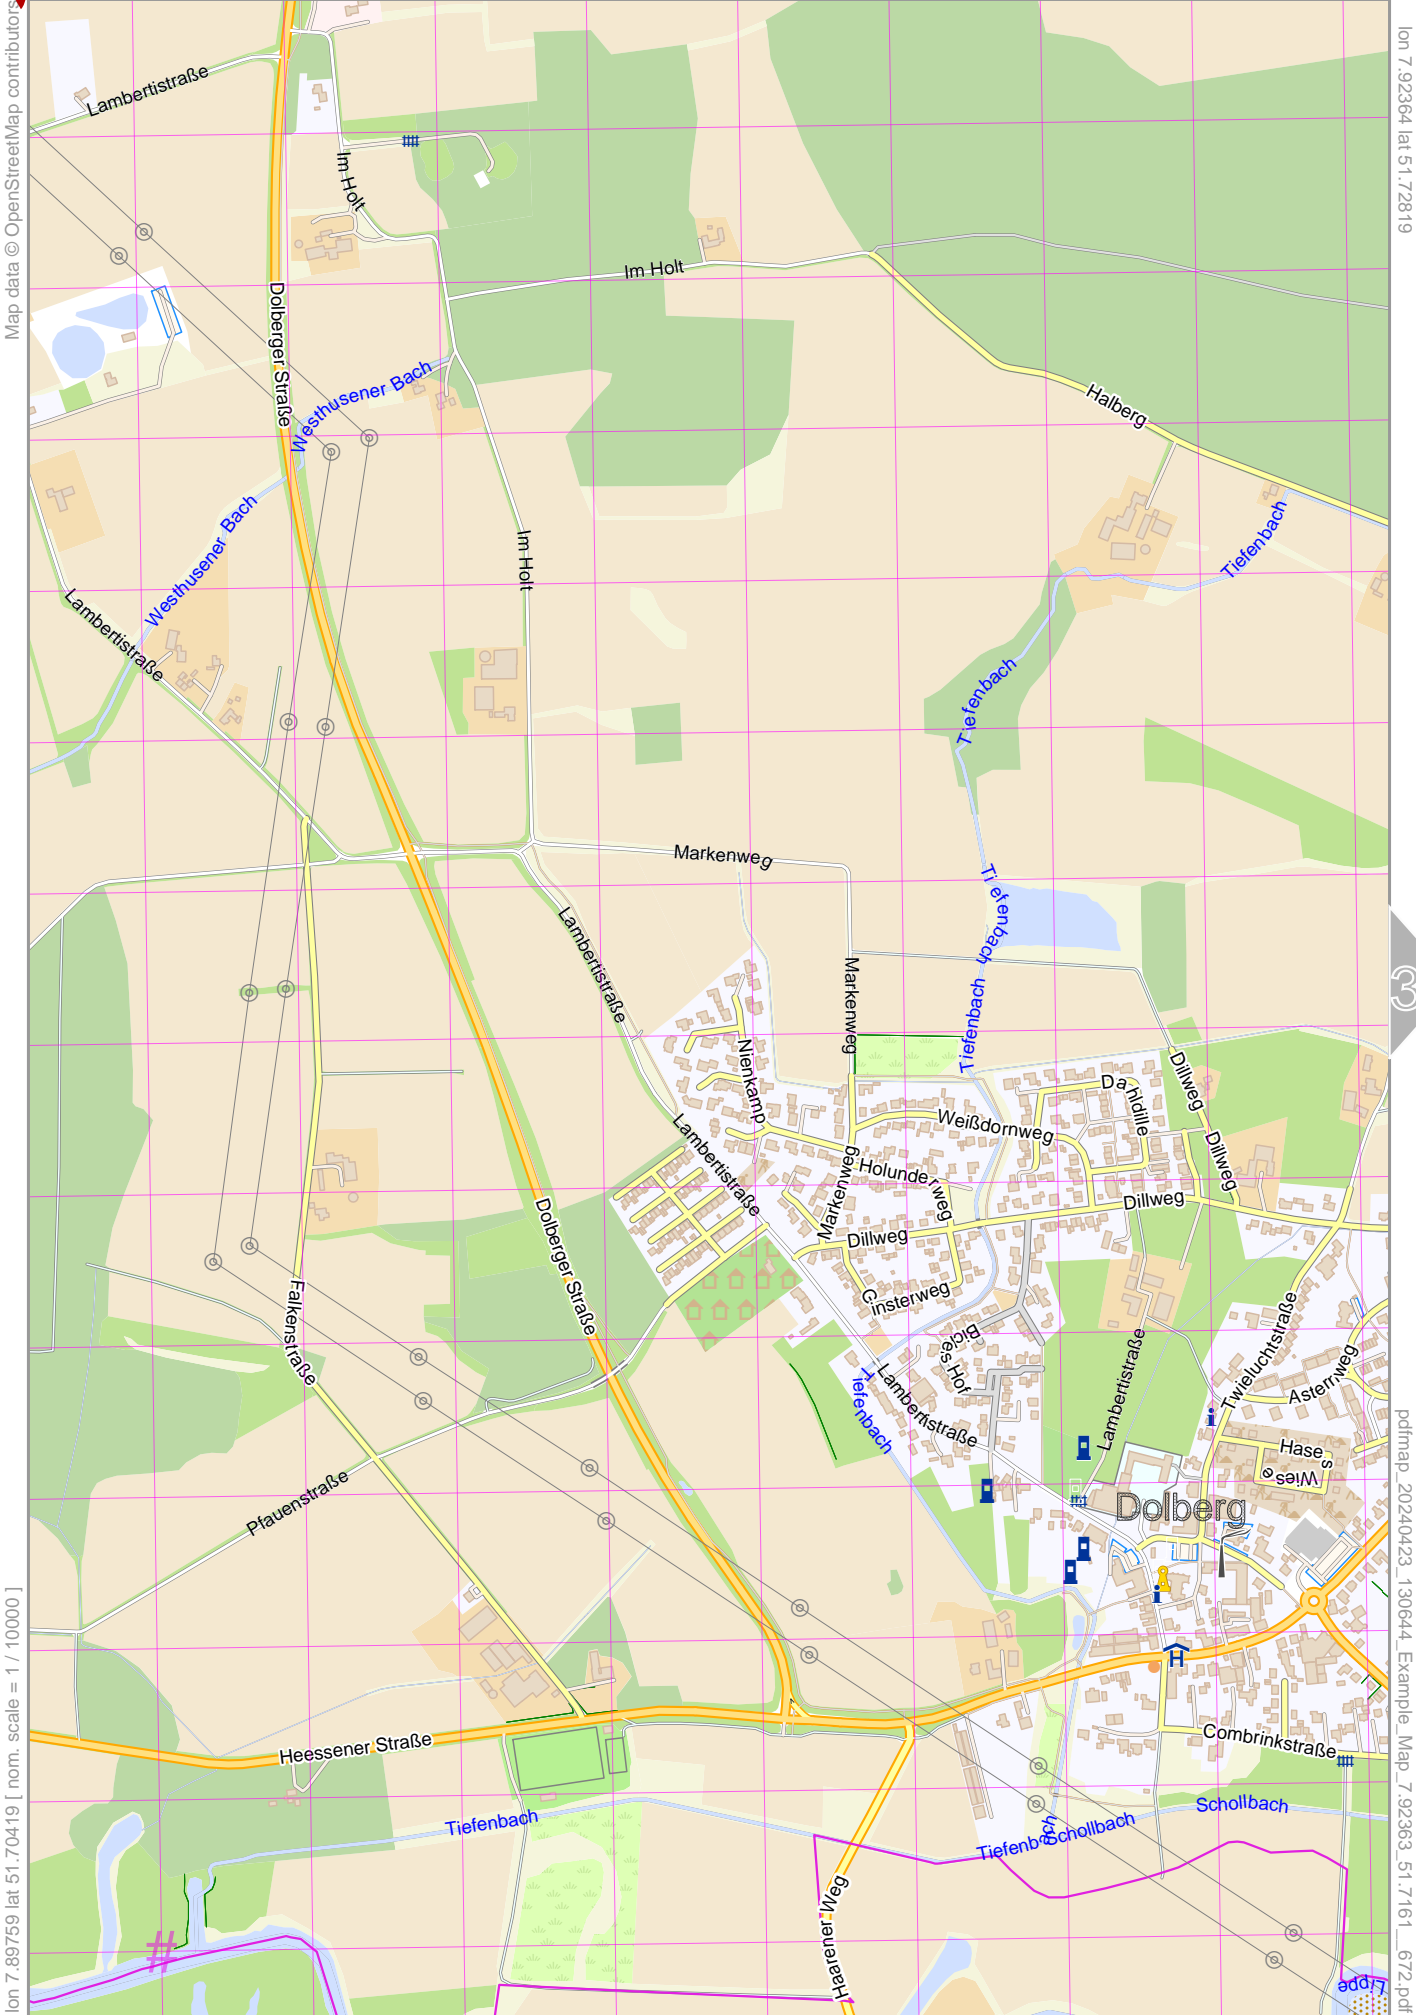

# Example\_Map

Map data © OpenStreetMap contributors

lon 7.94968 lat 51.72819

[lon 7.92364 lat 51.70419 | nom. scale = 1 / 10000

pdfmap\_20240423\_130644\_Example\_Map\_7.92363\_51.7161\_672.pdf

# UTM: 32 U easting 425.80 km northing 5728.80 km  
UTM-Grid-width = 200m