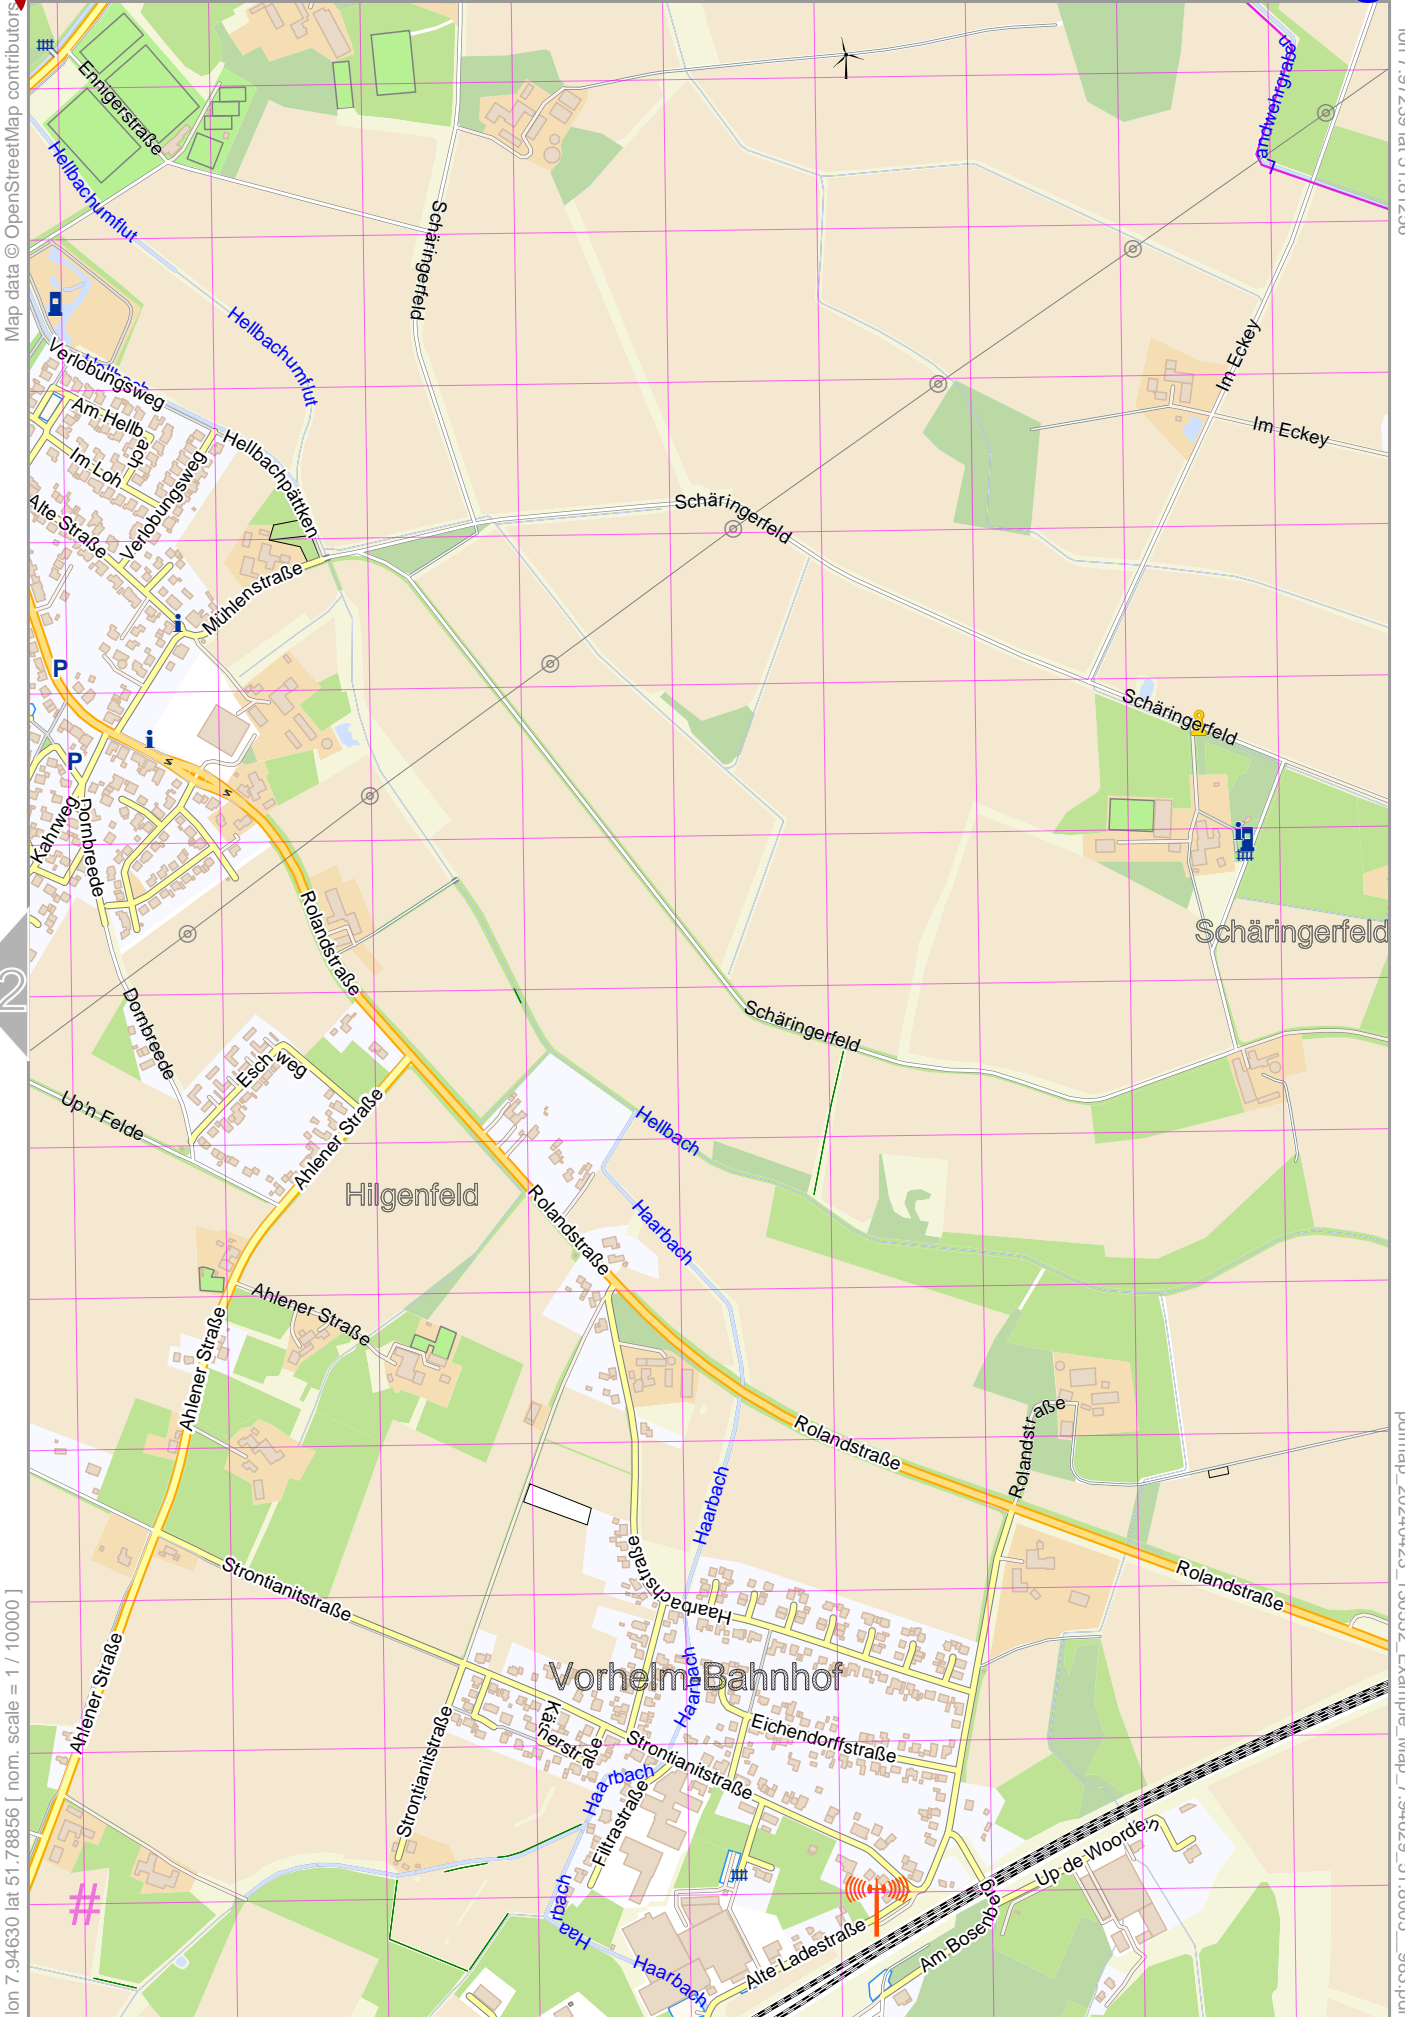

Example_Map

Map data © OpenStreetMap contributors

lon 7.94630 lat 51.81256

lon 7.92020 lat 51.78856 | nom. scale = 1 / 10000

pdfmap_20240423_130552_Example_Map_7.94629_51.8005_983.pdf

UTM: 32 U easting 425.60 km northing 5738.20 km
UTM-Grid-width = 200m

lon 7.94630 lat 51.78856 | nom. scale = 1 / 10000

Map data © OpenStreetMap contributors

lon 7.97239 lat 51.81256

pdfmap_20240423_130552_Example_Map_7.94629_51.8005_983.pdf

UTM: 32 U easting 427.40 km northing 5738.20 km
UTM-Grid-width = 200m