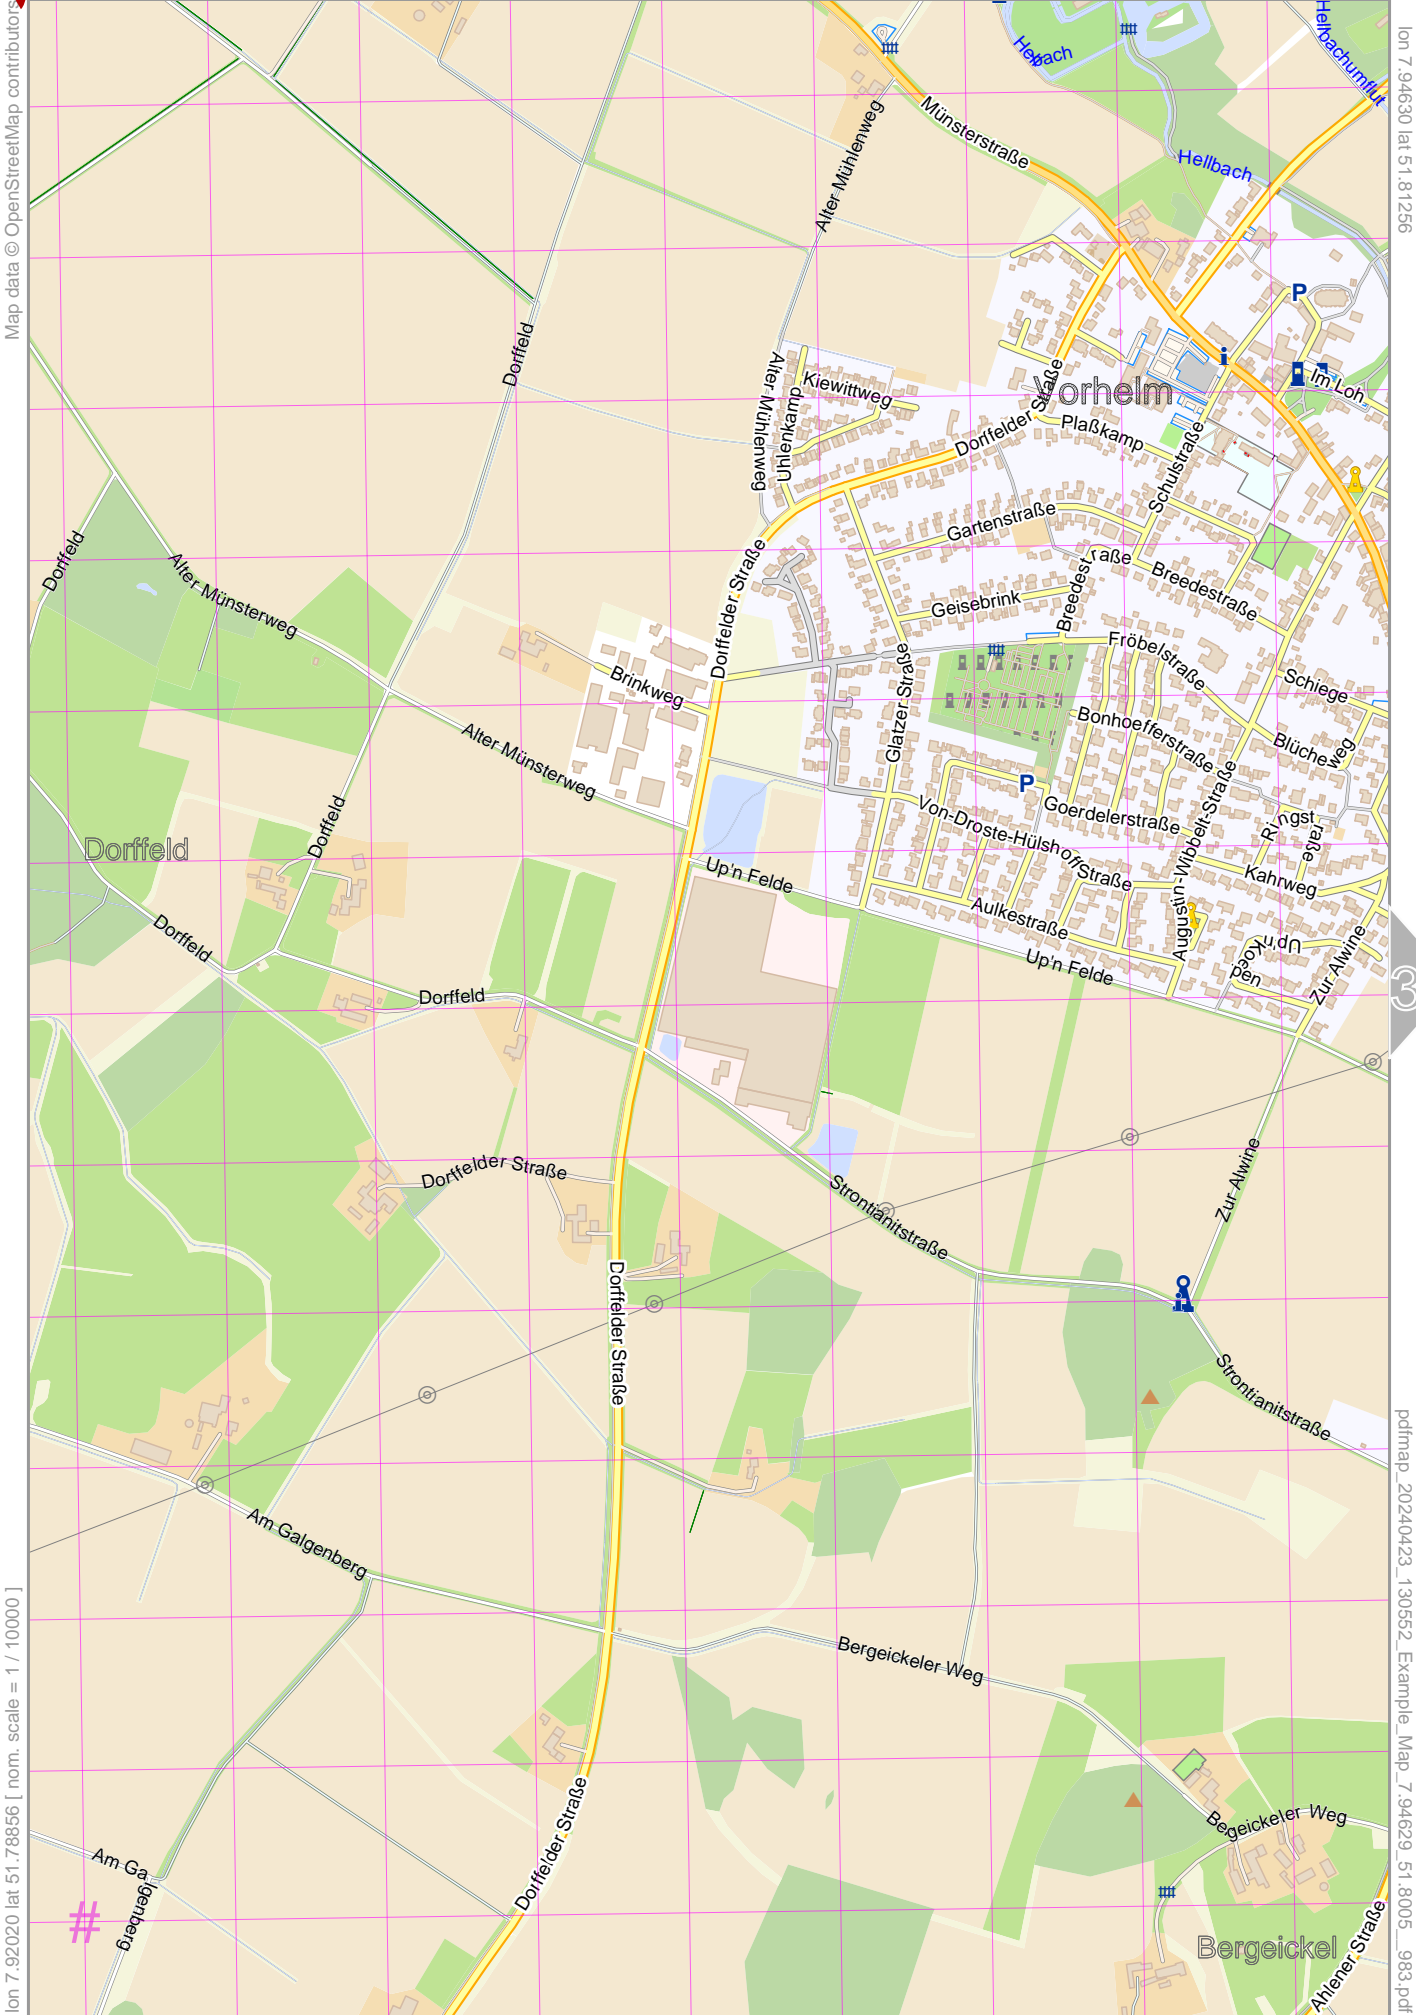

Example_Map

Map data © OpenStreetMap contributors

lon 7.94630 lat 51.81256

lon 7.92020 lat 51.78856 | nom. scale = 1 / 10000

pdfmap_20240423_130552_Example_Map_7.94629_51.8005_983.pdf

UTM: 32 U easting 425.60 km northing 5738.20 km
UTM-Grid-width = 200m

lon 7.94630 lat 51.78856 | nom. scale = 1 / 10000

Map data © OpenStreetMap contributors

lon 7.97239 lat 51.81256

pdfmap_20240423_130552_Example_Map_7.94629_51.8005_983.pdf

UTM: 32 U easting 427.40 km northing 5738.20 km
UTM-Grid-width = 200m