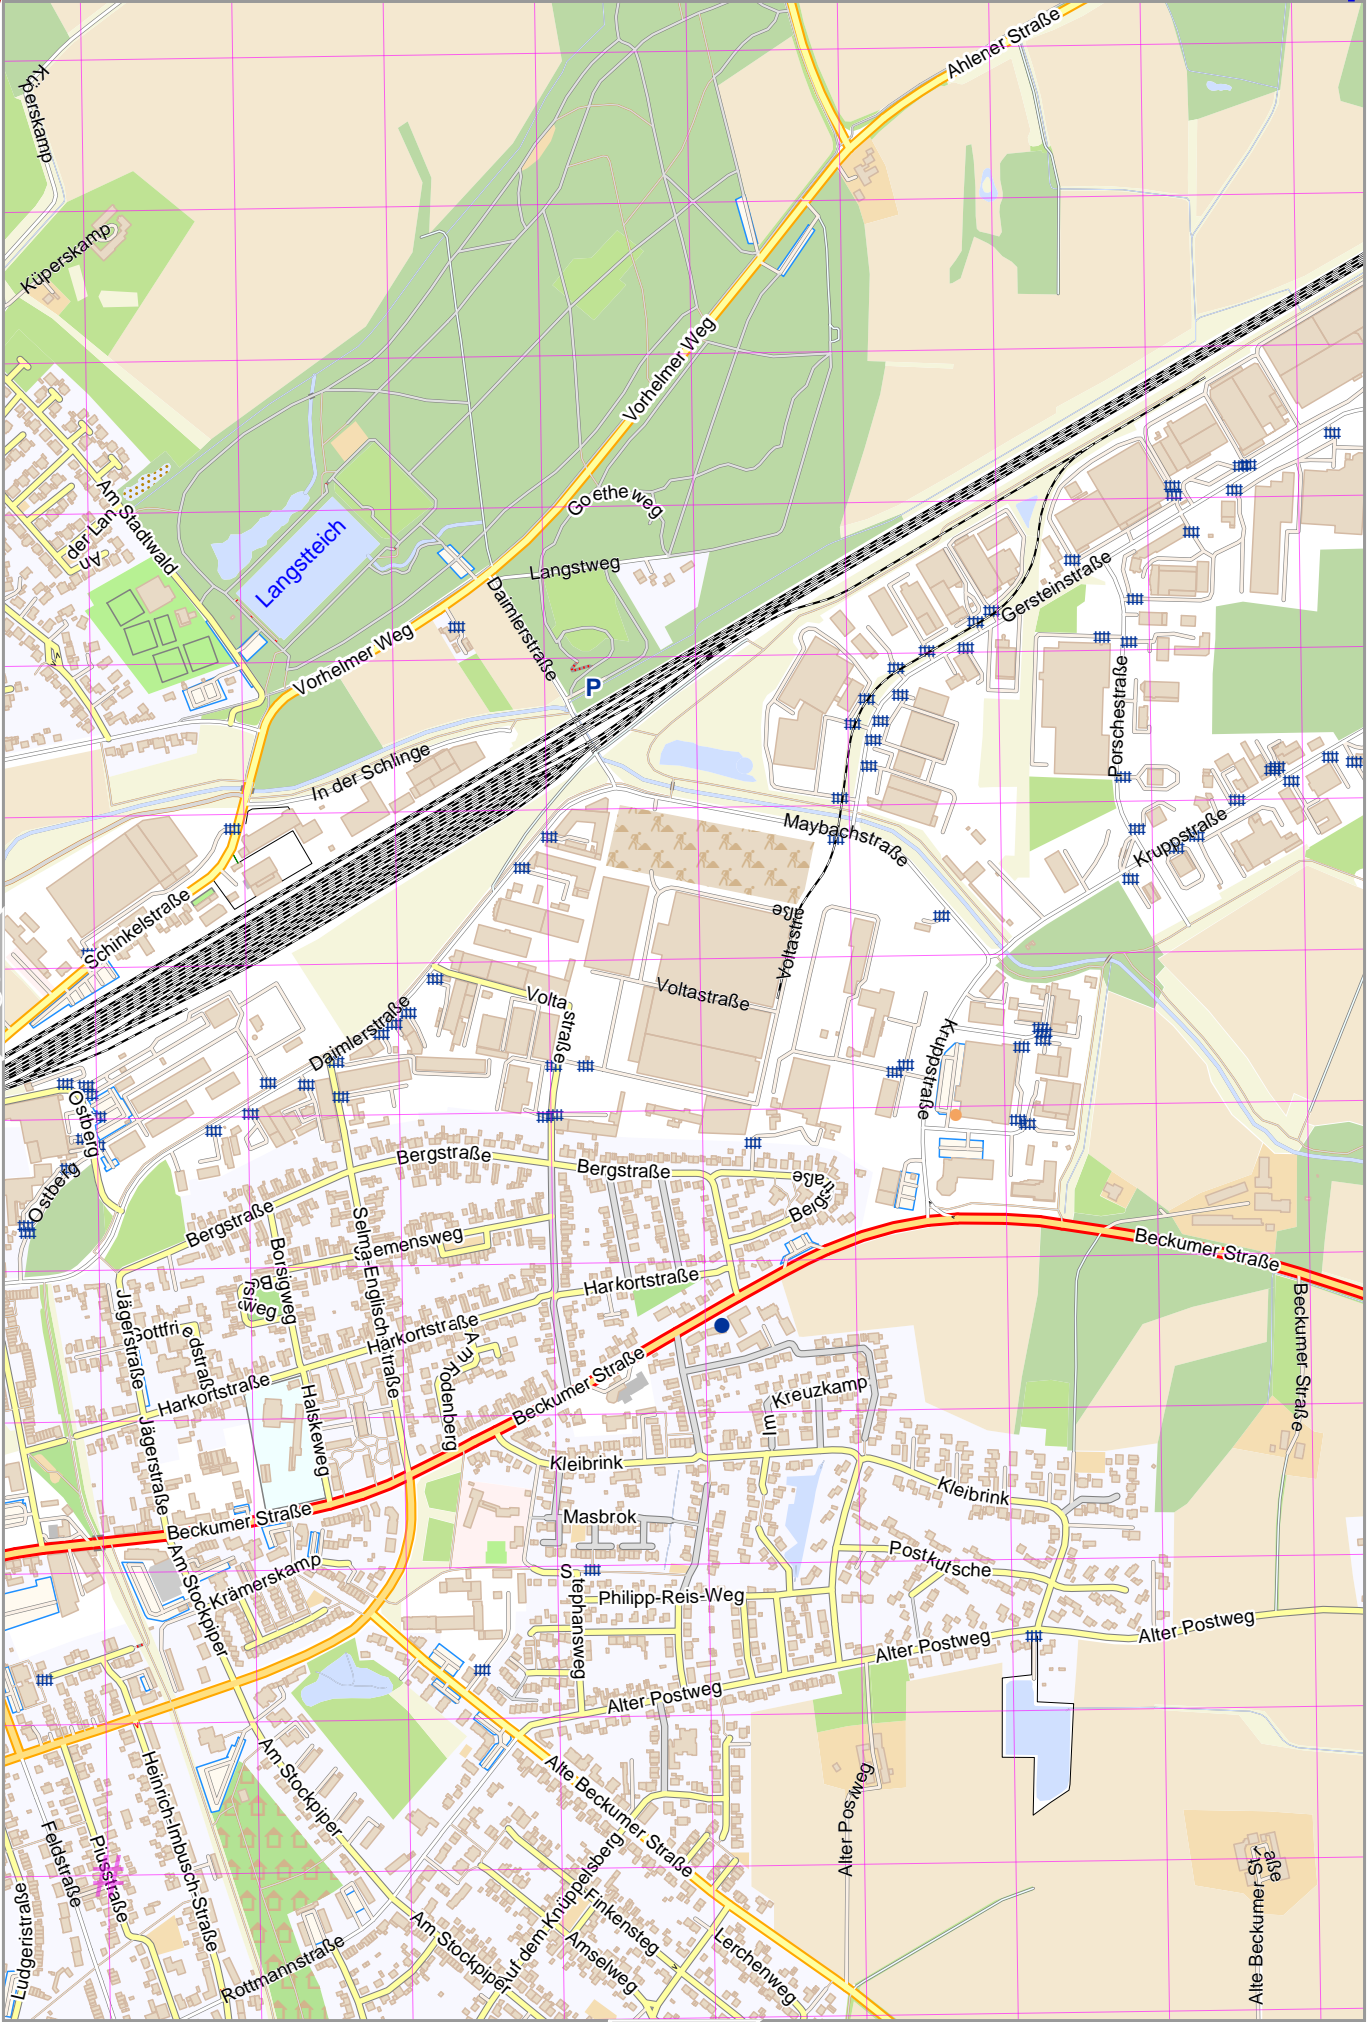

Example_Map

Map data © OpenStreetMap contributors

lon 7.93734 lat 51.78314

[lon 7.91127 lat 51.75914 | nom. scale = 1 / 10000]

pdfmap_20240423_125400_Example_Map_7.89823_51.7591_648.pdf

UTM: 32 U easting 425.00 km northing 5735.00 km
UTM-Grid-width = 200m

Map data © OpenStreetMap contributors

lon 7.86520 lat 51.75914

[lon 7.85913 lat 51.73514 | nom. scale = 1 / 10000]

pdfmap_20240423_125400_Example_Map_7.89623_51.7591_648.pdf

UTM: 32 U easting 421.40 km northing 5732.20 km
UTM-Grid-width = 200m

Map data © OpenStreetMap contributors

lon: 7.91127 lat: 51.75914

[10000 | nom. scale. scale: 1 / 1 = 100000 | lat: 51.75914 lon: 7.91127

pdfmap_20240423_125400_Example_Map_7.89823_51.7591_648.pdf

UTM: 32 U easting 423.20 km northing 5732.20 km
UTM-Grid-width = 200m

Example_Map

Map data © OpenStreetMap contributors

lon 7.93734 lat 51.75914

lon 7.91127 lat 51.73514 | nom. scale = 1 / 100000

pdfmap_20240423_125400_Example_Map_7.89623_51.7591_648.pdf

UTM: 32 U easting 425.00 km northing 5732.20 km
UTM-Grid-width = 200m