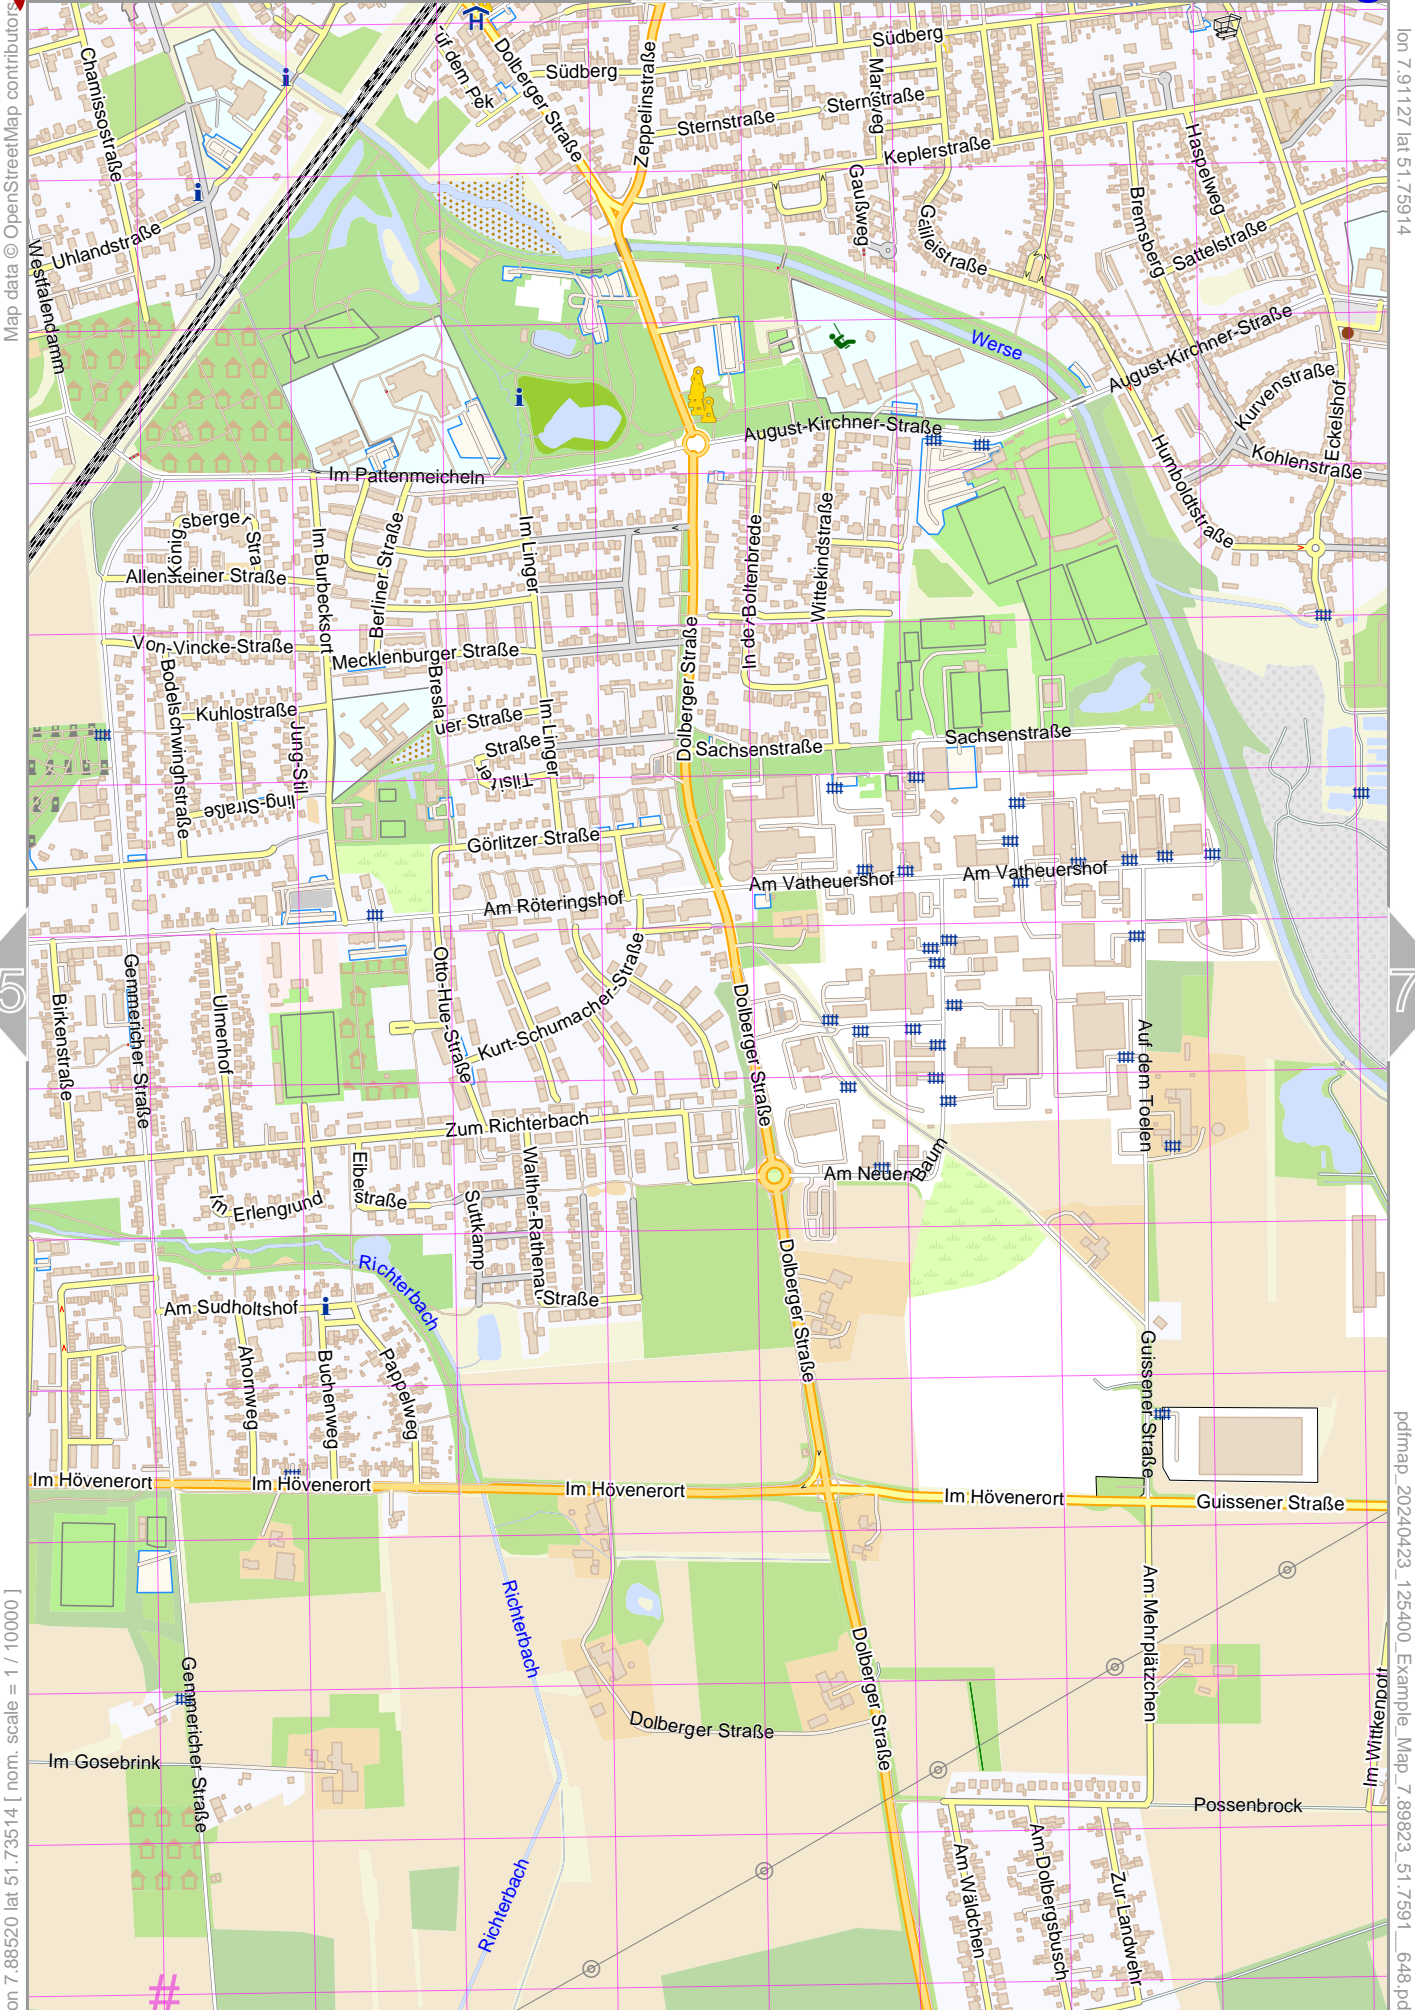

Example_Map

Map data © OpenStreetMap contributors

lon 7.93734 lat 51.78314

[lon 7.91127 lat 51.75914 | nom. scale = 1 / 10000]

pdfmap_20240423_125400_Example_Map_7.89823_51.7591_648.pdf

UTM: 32 U easting 425.00 km northing 5735.00 km
UTM-Grid-width = 200m

Map data © OpenStreetMap contributors

lon 7.86520 lat 51.75914

[lon 7.85913 lat 51.73514 | nom. scale = 1 / 10000]

pdfmap_20240423_125400_Example_Map_7.89623_51.7591_648.pdf

UTM: 32 U easting 421.40 km northing 5732.20 km
UTM-Grid-width = 200m

Map data © OpenStreetMap contributors

lon: 7.91127 lat: 51.75914

[10000 | nom. scale. scale: 1 / 1 = 100000 | lat: 51.75914 lon: 7.91127

pdfmap_20240423_125400_Example_Map_7.89823_51.7591_648.pdf

UTM: 32 U easting 423.20 km northing 5732.20 km
UTM-Grid-width = 200m

Example_Map

Map data © OpenStreetMap contributors

lon 7.93734 lat 51.75914

lon 7.91127 lat 51.73514 | nom. scale = 1 / 100000

pdfmap_20240423_125400_Example_Map_7.89623_51.7591_648.pdf

UTM: 32 U easting 425.00 km northing 5732.20 km
UTM-Grid-width = 200m