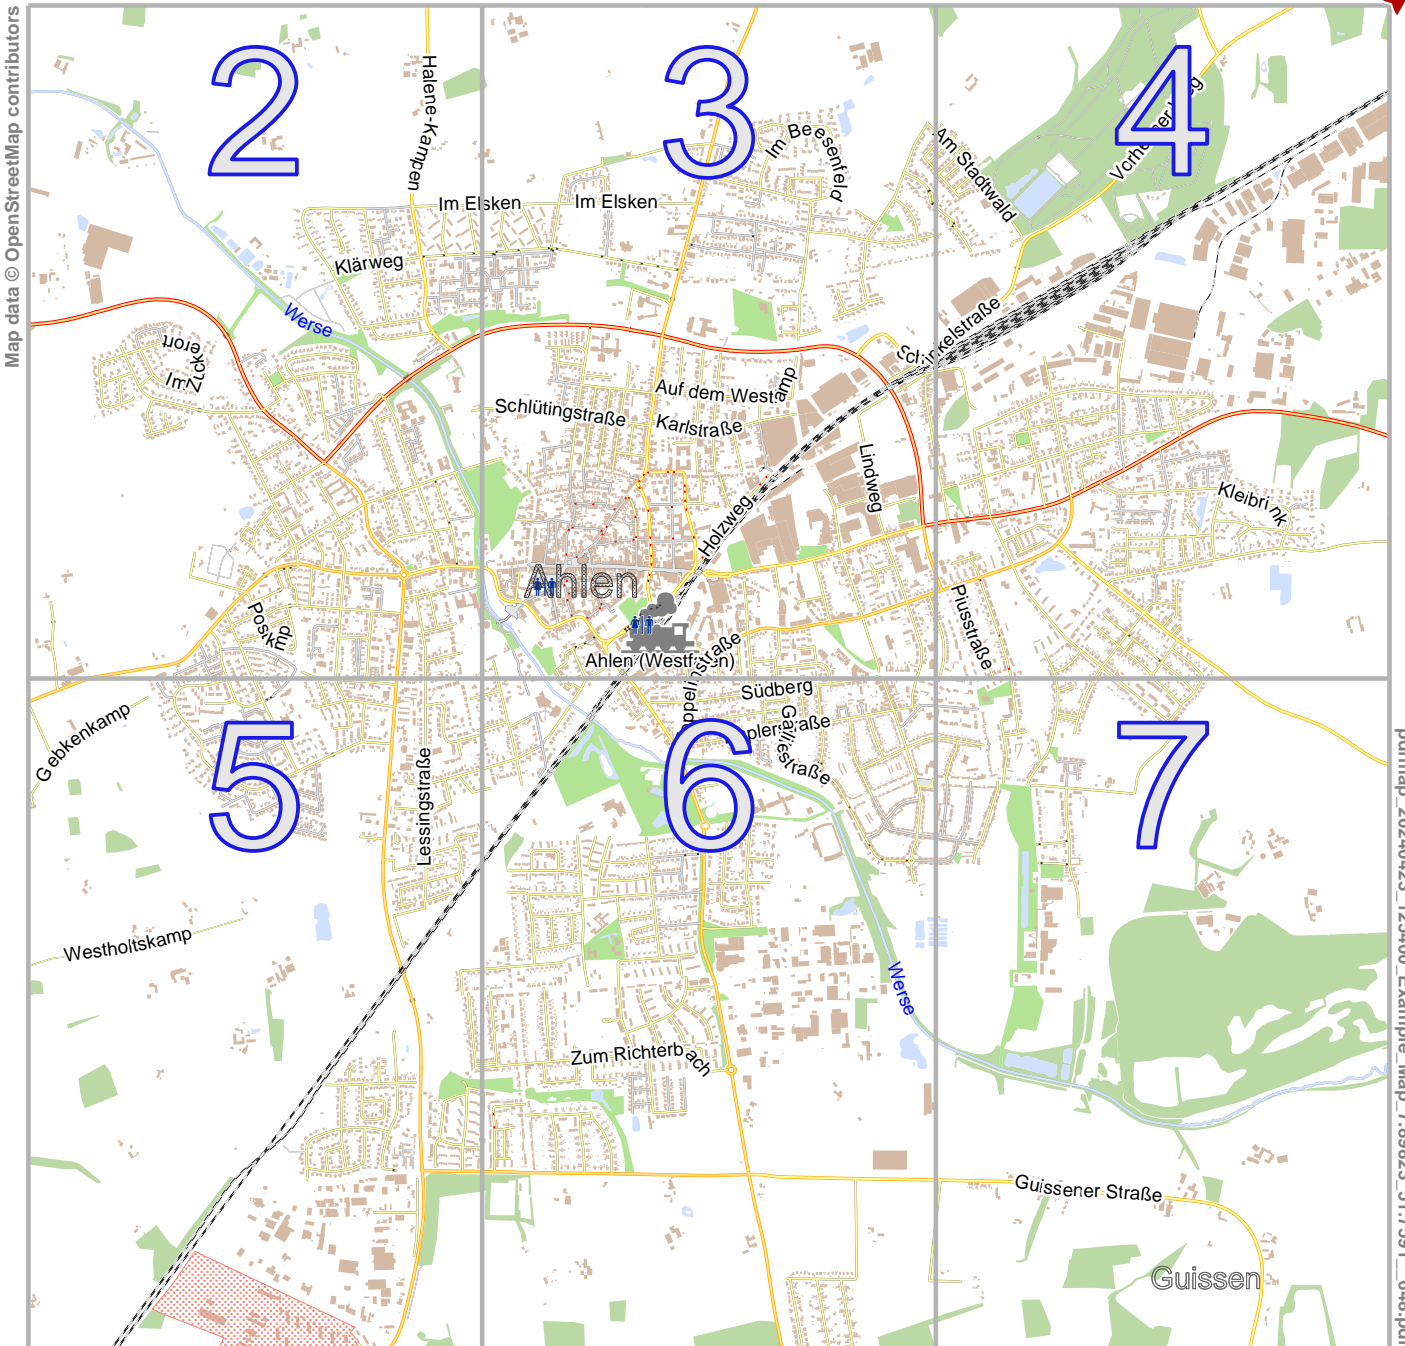

Example_Map

lon 7.93734 lat 51.78314

Map data © OpenStreetMap contributors

pdfmap_20240423_125400_Example_Map_7.89823_51.7591_648.pdf

lon 7.85913 lat 51.73514
[nom. scale = 1 / 30000]

Map data © OpenStreetMap contributors

Map data © OpenStreetMap contributors

lon 7.86520 lat 51.75914

[lon 7.85913 lat 51.73514 | nom. scale = 1 / 10000]

pdfmap_20240423_125400_Example_Map_7.89623_51.7591_648.pdf

UTM: 32 U easting 421.40 km northing 5732.20 km
UTM-Grid-width = 200m

Map data © OpenStreetMap contributors

lon: 7.91127 lat: 51.75914

[10000 | nom. scale. scale: 1 / 1 = 100000 | lat: 51.75914 lon: 7.91127

pdfmap_20240423_125400_Example_Map_7.89823_51.7591_648.pdf

UTM: 32 U easting 423.20 km northing 5732.20 km
UTM-Grid-width = 200m

Example_Map

Map data © OpenStreetMap contributors

lon 7.93734 lat 51.75914

lon 7.91127 lat 51.73514 | nom. scale = 1 / 100000

pdfmap_20240423_125400_Example_Map_7.89623_51.7591_648.pdf

UTM: 32 U easting 425.00 km northing 5732.20 km
UTM-Grid-width = 200m