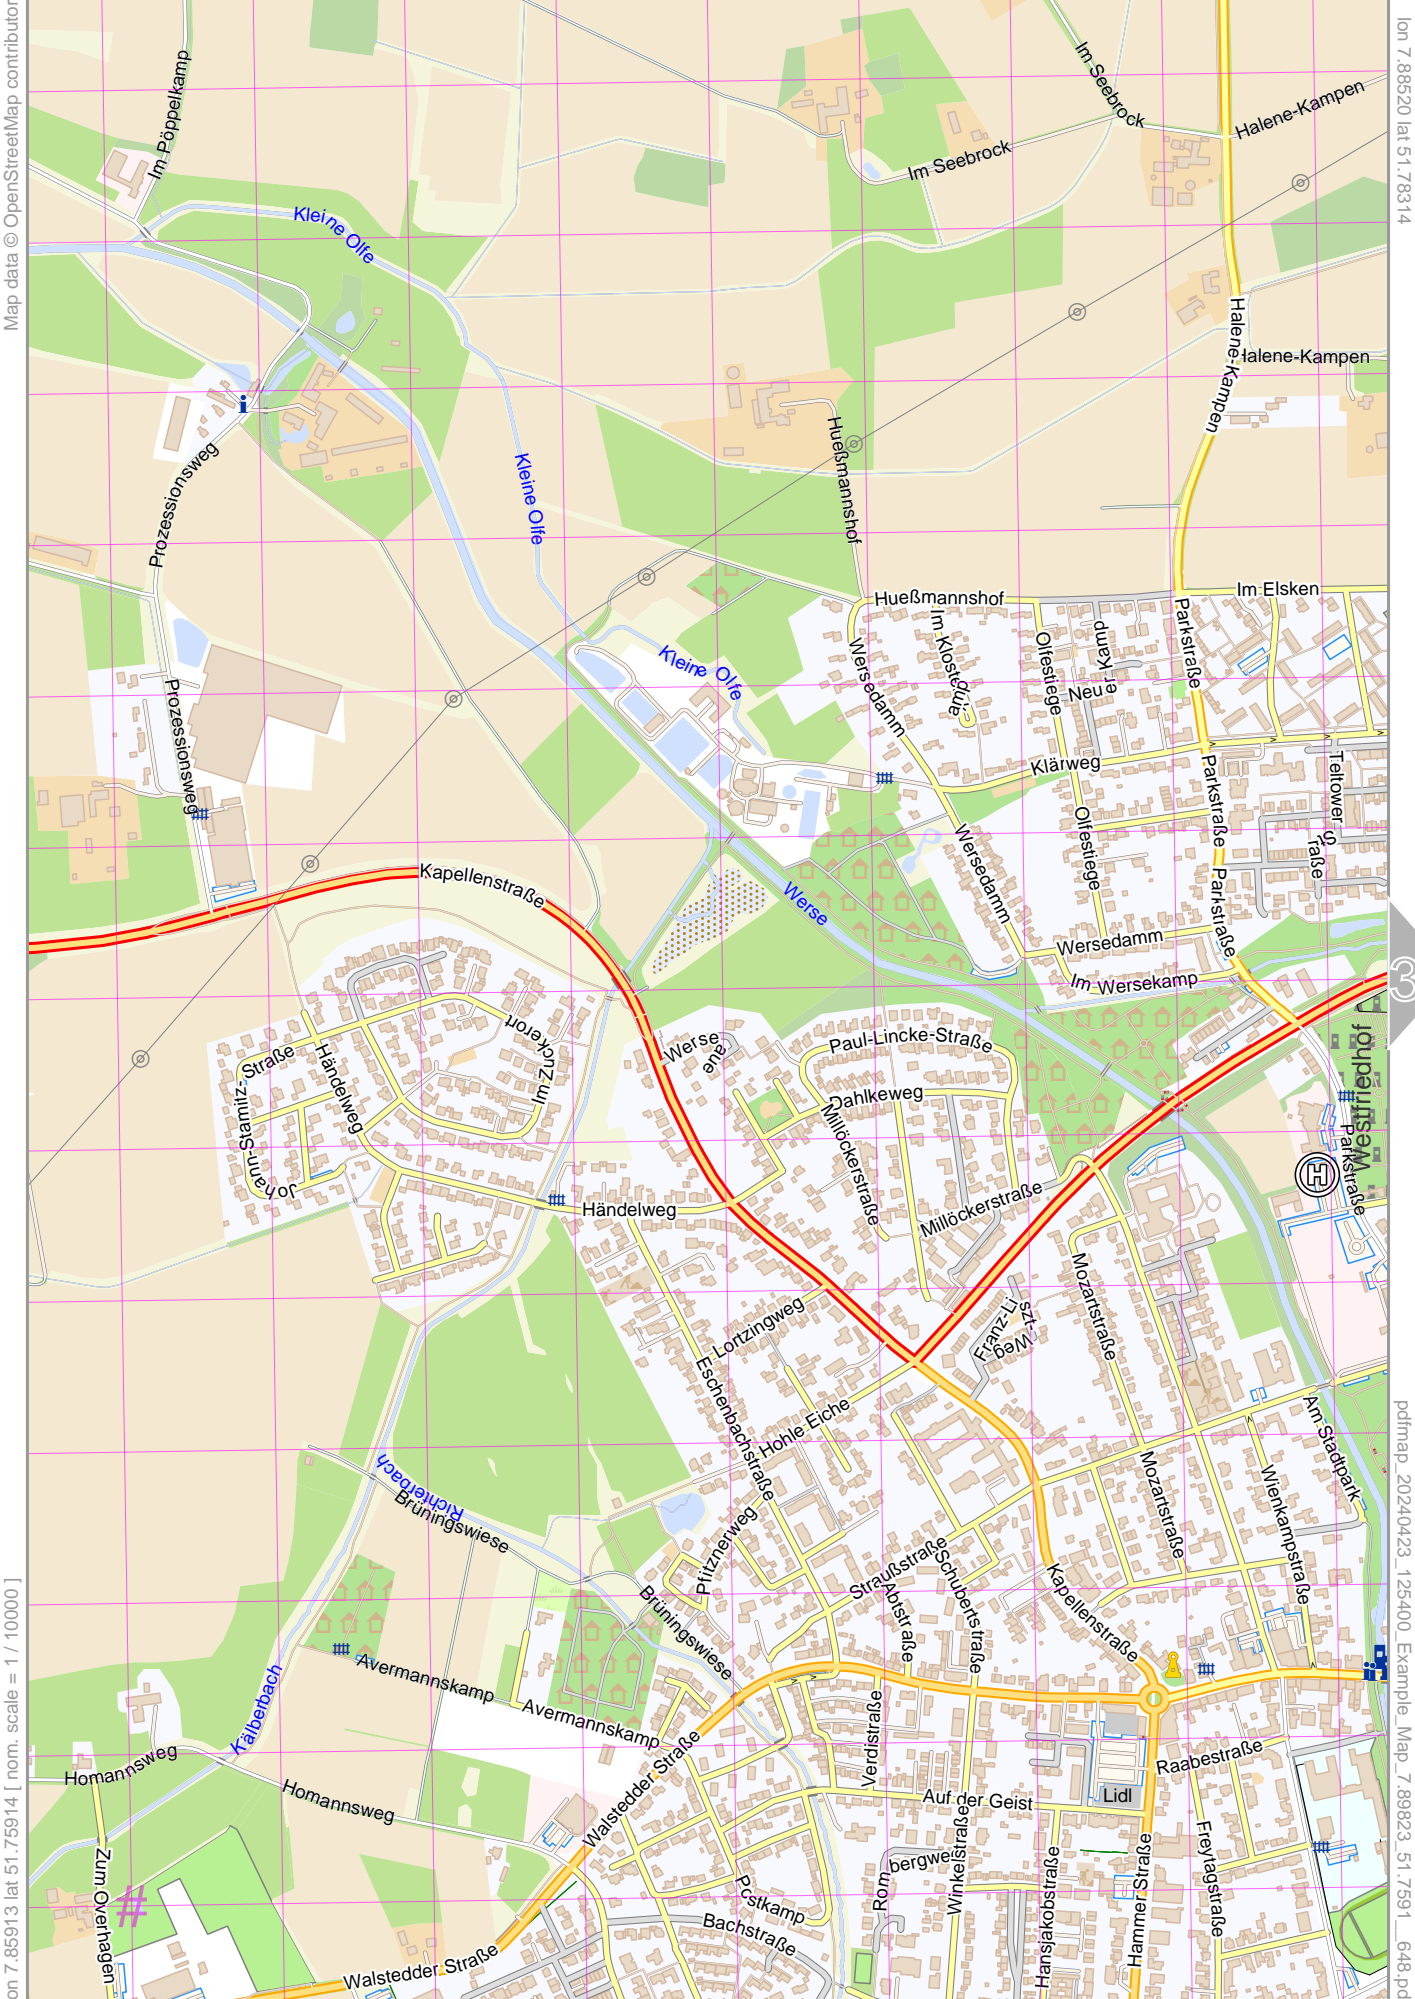

Example_Map

lon 7.93734 lat 51.78314

Map data © OpenStreetMap contributors

pdfmap_20240423_125400_Example_Map_7.89823_51.7591_648.pdf

lon 7.85913 lat 51.73514
[nom. scale = 1 / 30000]

Map data © OpenStreetMap contributors

Example_Map

Map data © OpenStreetMap contributors

lon 7.93734 lat 51.78314

[lon 7.91127 lat 51.75914 | nom. scale = 1 / 10000]

pdfmap_20240423_125400_Example_Map_7.89823_51.7591_648.pdf

UTM: 32 U easting 425.00 km northing 5735.00 km
UTM-Grid-width = 200m

Map data © OpenStreetMap contributors

lon: 7.91127 lat: 51.75914

[10000 | nom. scale. scale: 1 / 1 = 100000 | lat: 51.75914 lon: 7.91127

pdfmap_20240423_125400_Example_Map_7.89823_51.7591_648.pdf

UTM: 32 U easting 423.20 km northing 5732.20 km
UTM-Grid-width = 200m

Example_Map

Map data © OpenStreetMap contributors

lon 7.93734 lat 51.75914

lon 7.91127 lat 51.73514 | nom. scale = 1 / 100000

pdfmap_20240423_125400_Example_Map_7.89623_51.7591_648.pdf

UTM: 32 U easting 425.00 km northing 5732.20 km
UTM-Grid-width = 200m