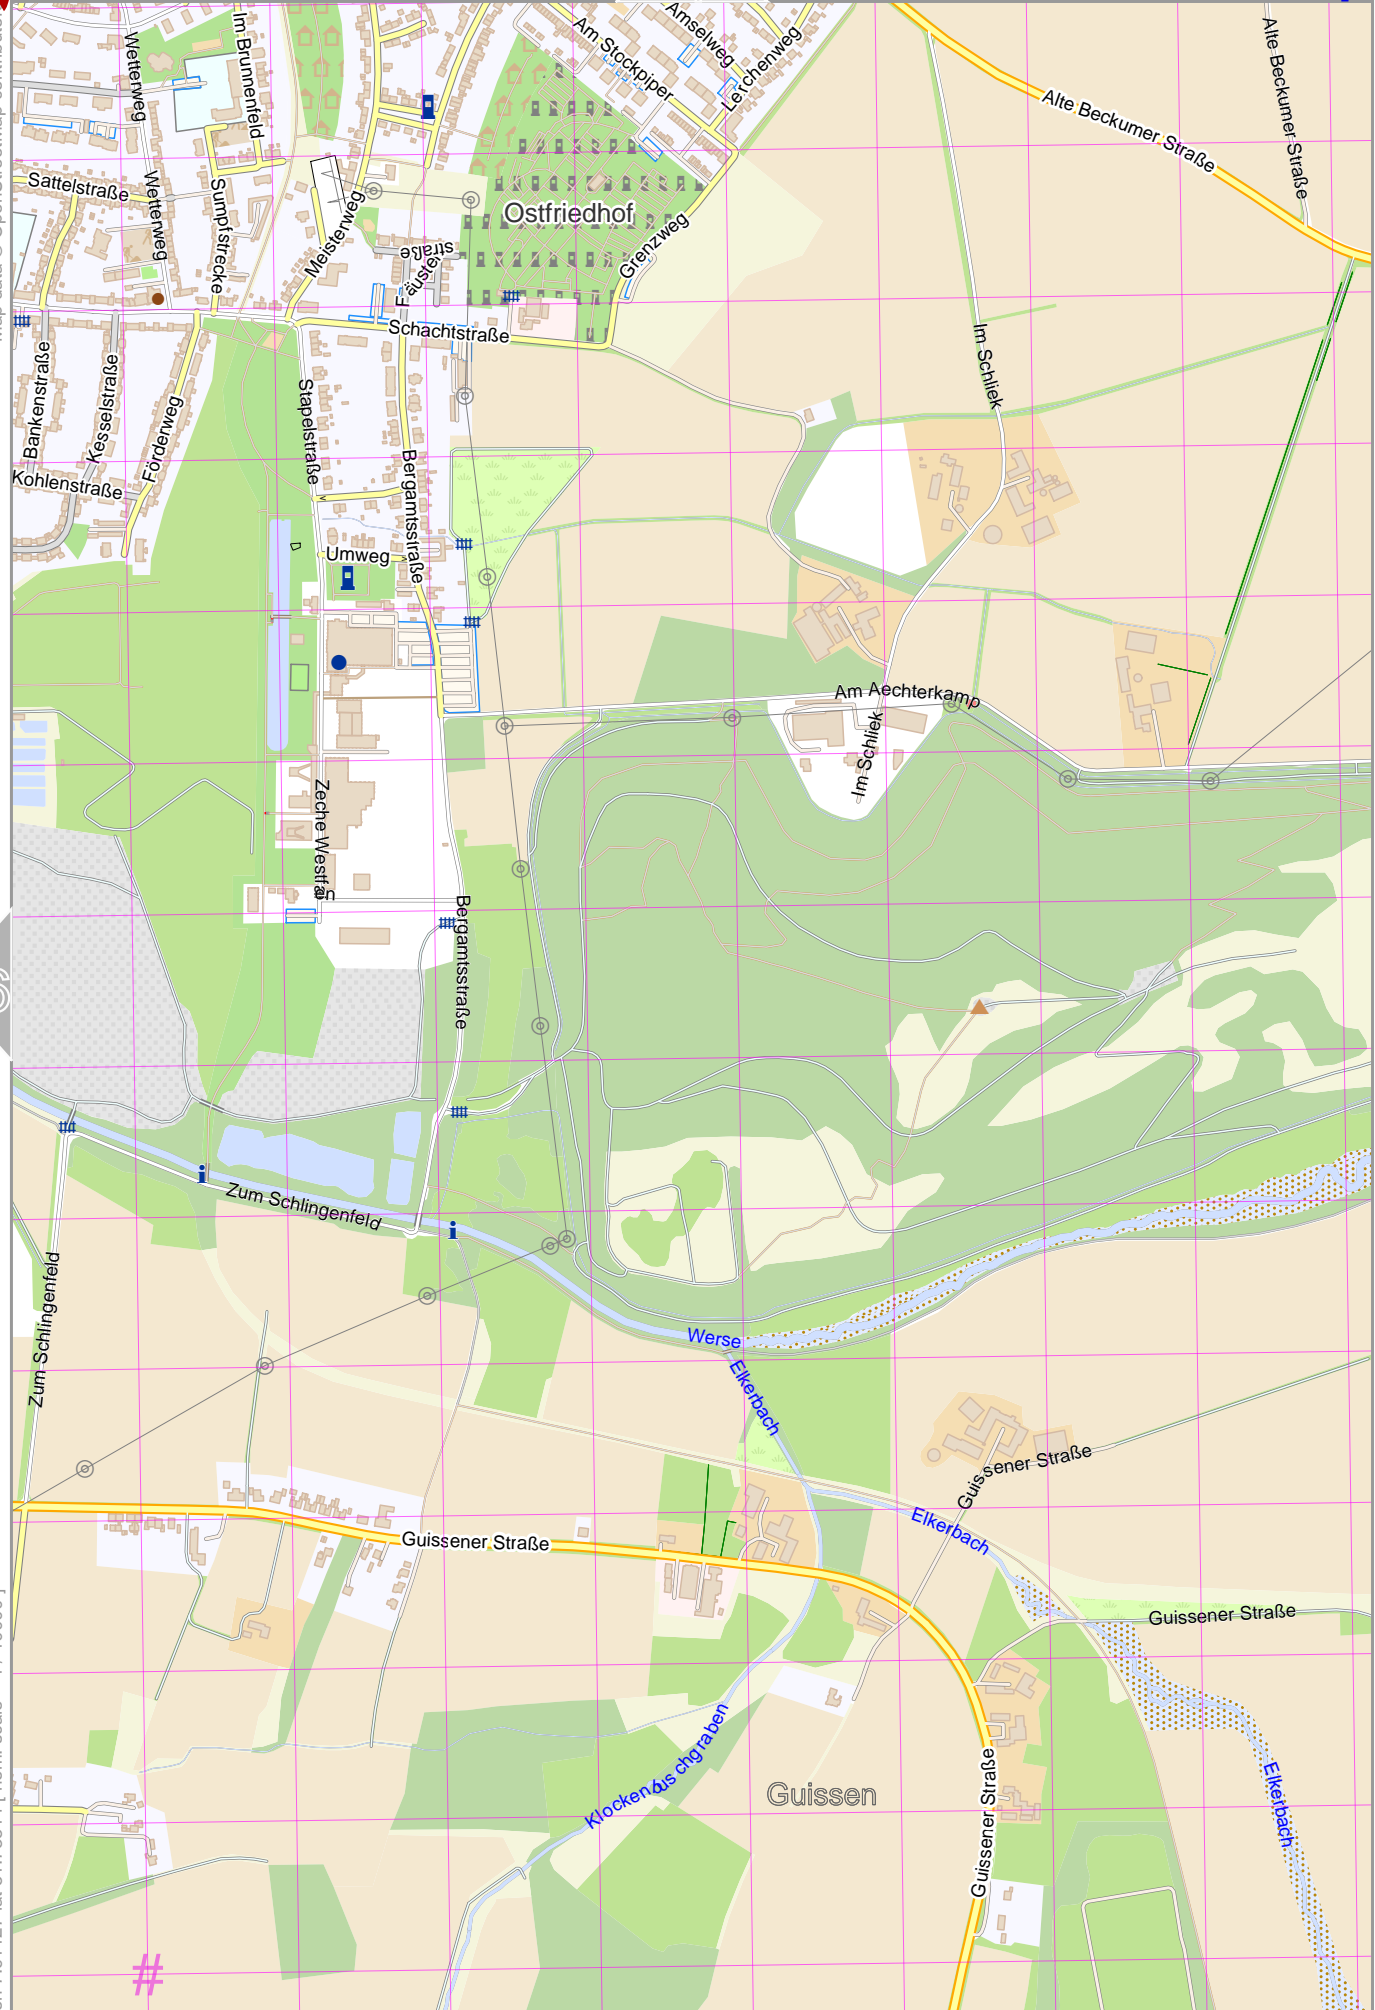

Example_Map

Map data © OpenStreetMap contributors

lon 7.93734 lat 51.78314

[lon 7.91127 lat 51.75914 | nom. scale = 1 / 10000]

pdfmap_20240423_125400_Example_Map_7.89823_51.7591_648.pdf

UTM: 32 U easting 425.00 km northing 5735.00 km
UTM-Grid-width = 200m

Map data © OpenStreetMap contributors

lon 7.86520 lat 51.75914

[lon 7.85913 lat 51.73514 | nom. scale = 1 / 10000]

pdfmap_20240423_125400_Example_Map_7.89623_51.7591_648.pdf

UTM: 32 U easting 421.40 km northing 5732.20 km
UTM-Grid-width = 200m

Map data © OpenStreetMap contributors

lon: 7.91127 lat: 51.75914

[10000 | nom. scale. scale: 1 / 1 = 100000 | lat: 51.75914 lon: 7.91127

pdfmap_20240423_125400_Example_Map_7.89823_51.7591_648.pdf

UTM: 32 U easting 423.20 km northing 5732.20 km
UTM-Grid-width = 200m

Example_Map

Map data © OpenStreetMap contributors

lon 7.93734 lat 51.75914

lon 7.91127 lat 51.73514 | nom. scale = 1 / 100000

pdfmap_20240423_125400_Example_Map_7.89623_51.7591_648.pdf

UTM: 32 U easting 425.00 km northing 5732.20 km
UTM-Grid-width = 200m