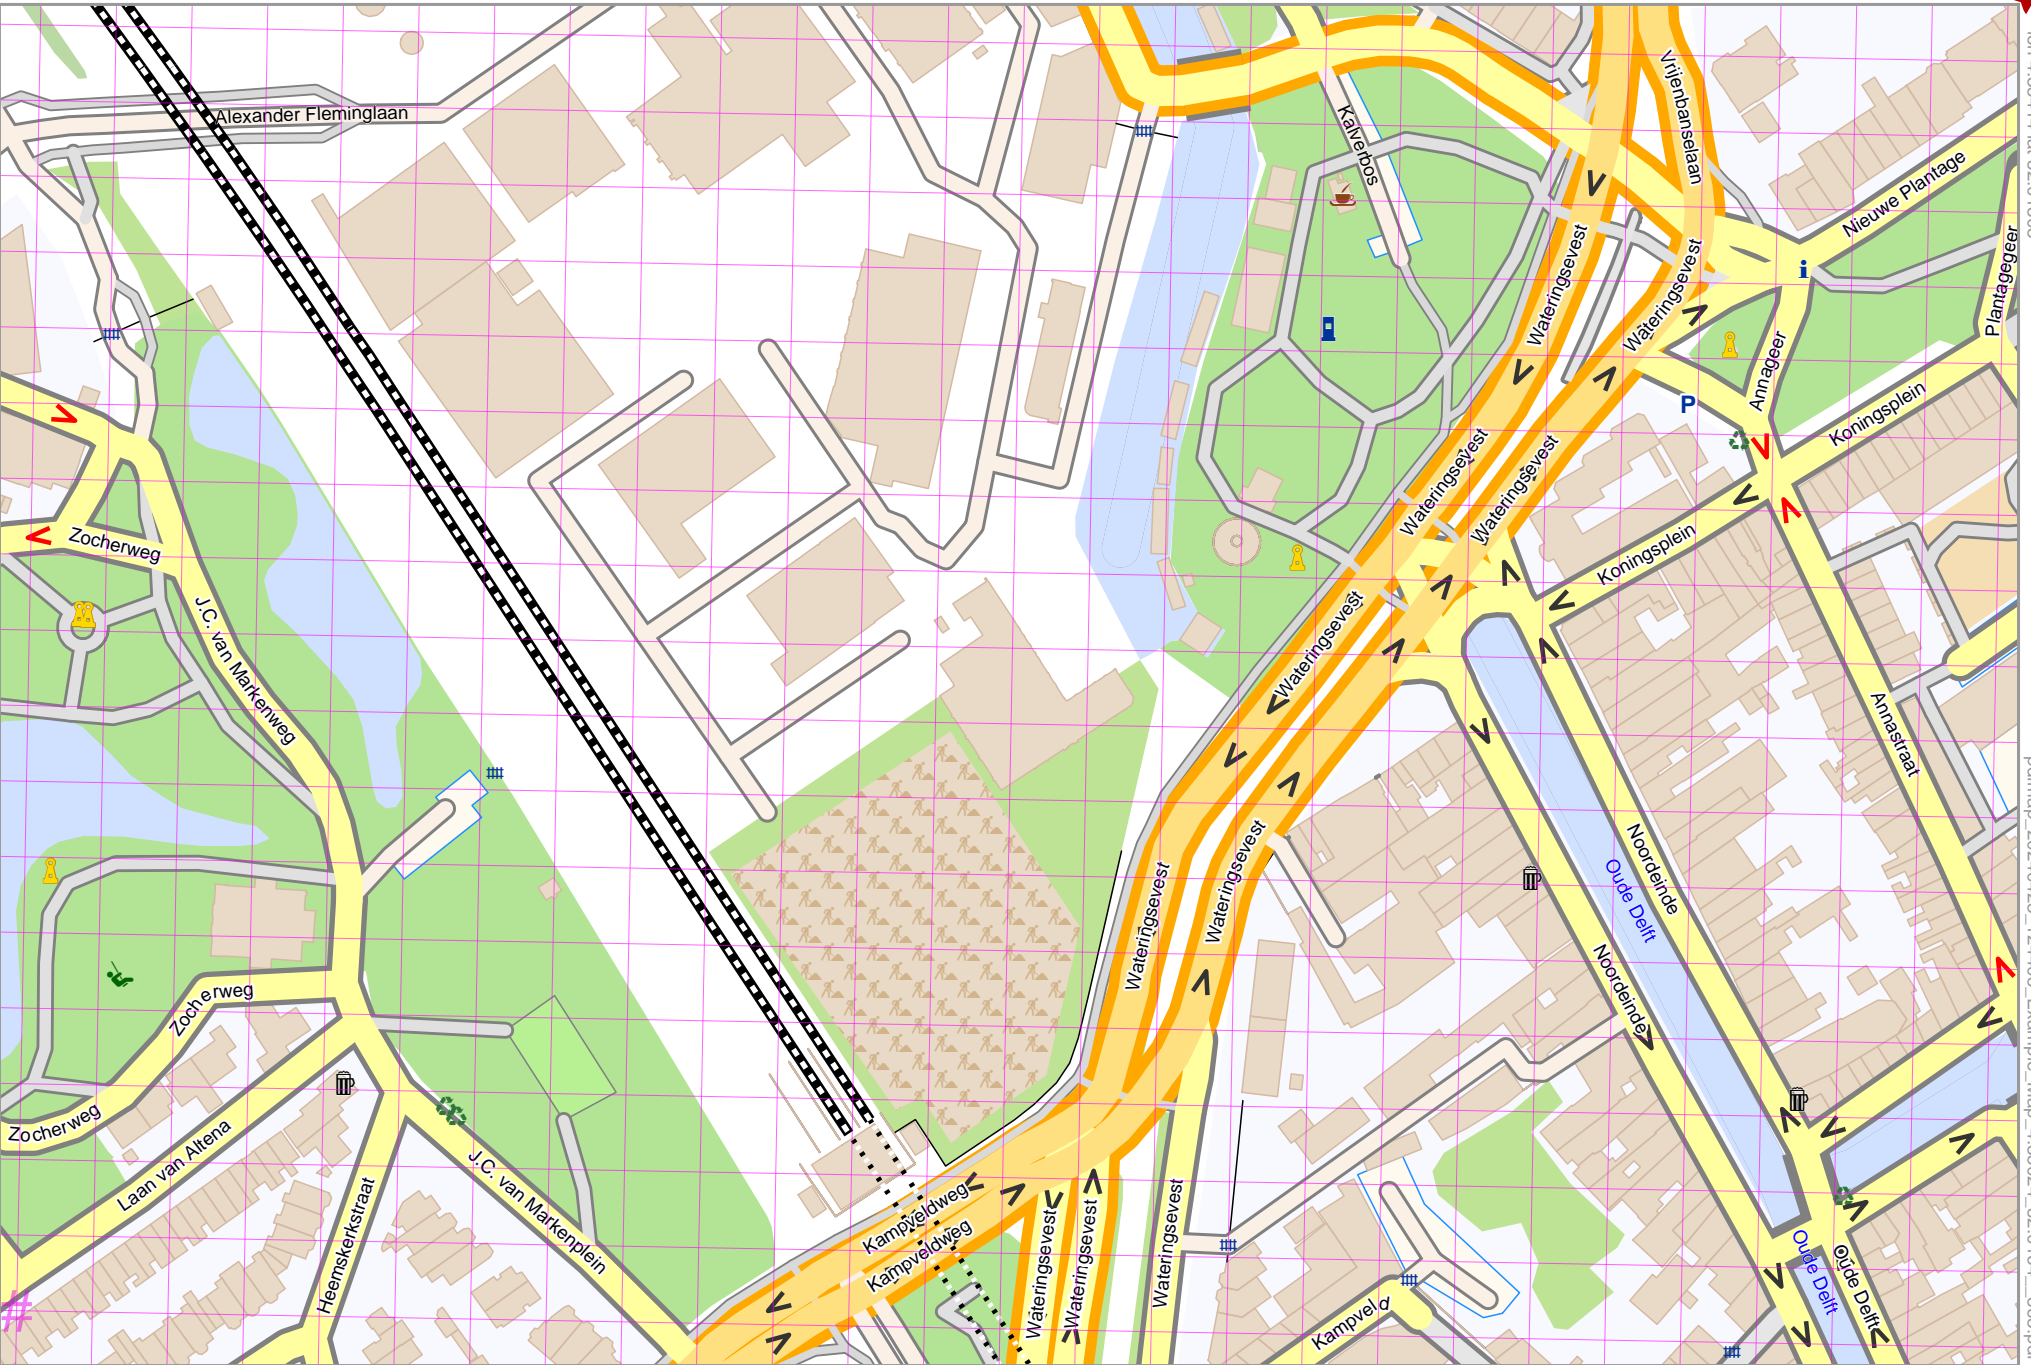

Map data © OpenStreetMap contributors

lon 4.34636 lat 52.01485 [norm. scale = 1 / 2000]

lon 4.35414 lat 52.01808

pdfmap_20240423_124405_Example_Map_4.35024_52.0164_863.pdf

UTM: 31 U easting 592.40 km northing 5763.56 km

UTM-Grid-width = 20m

www.milvusmap.eu