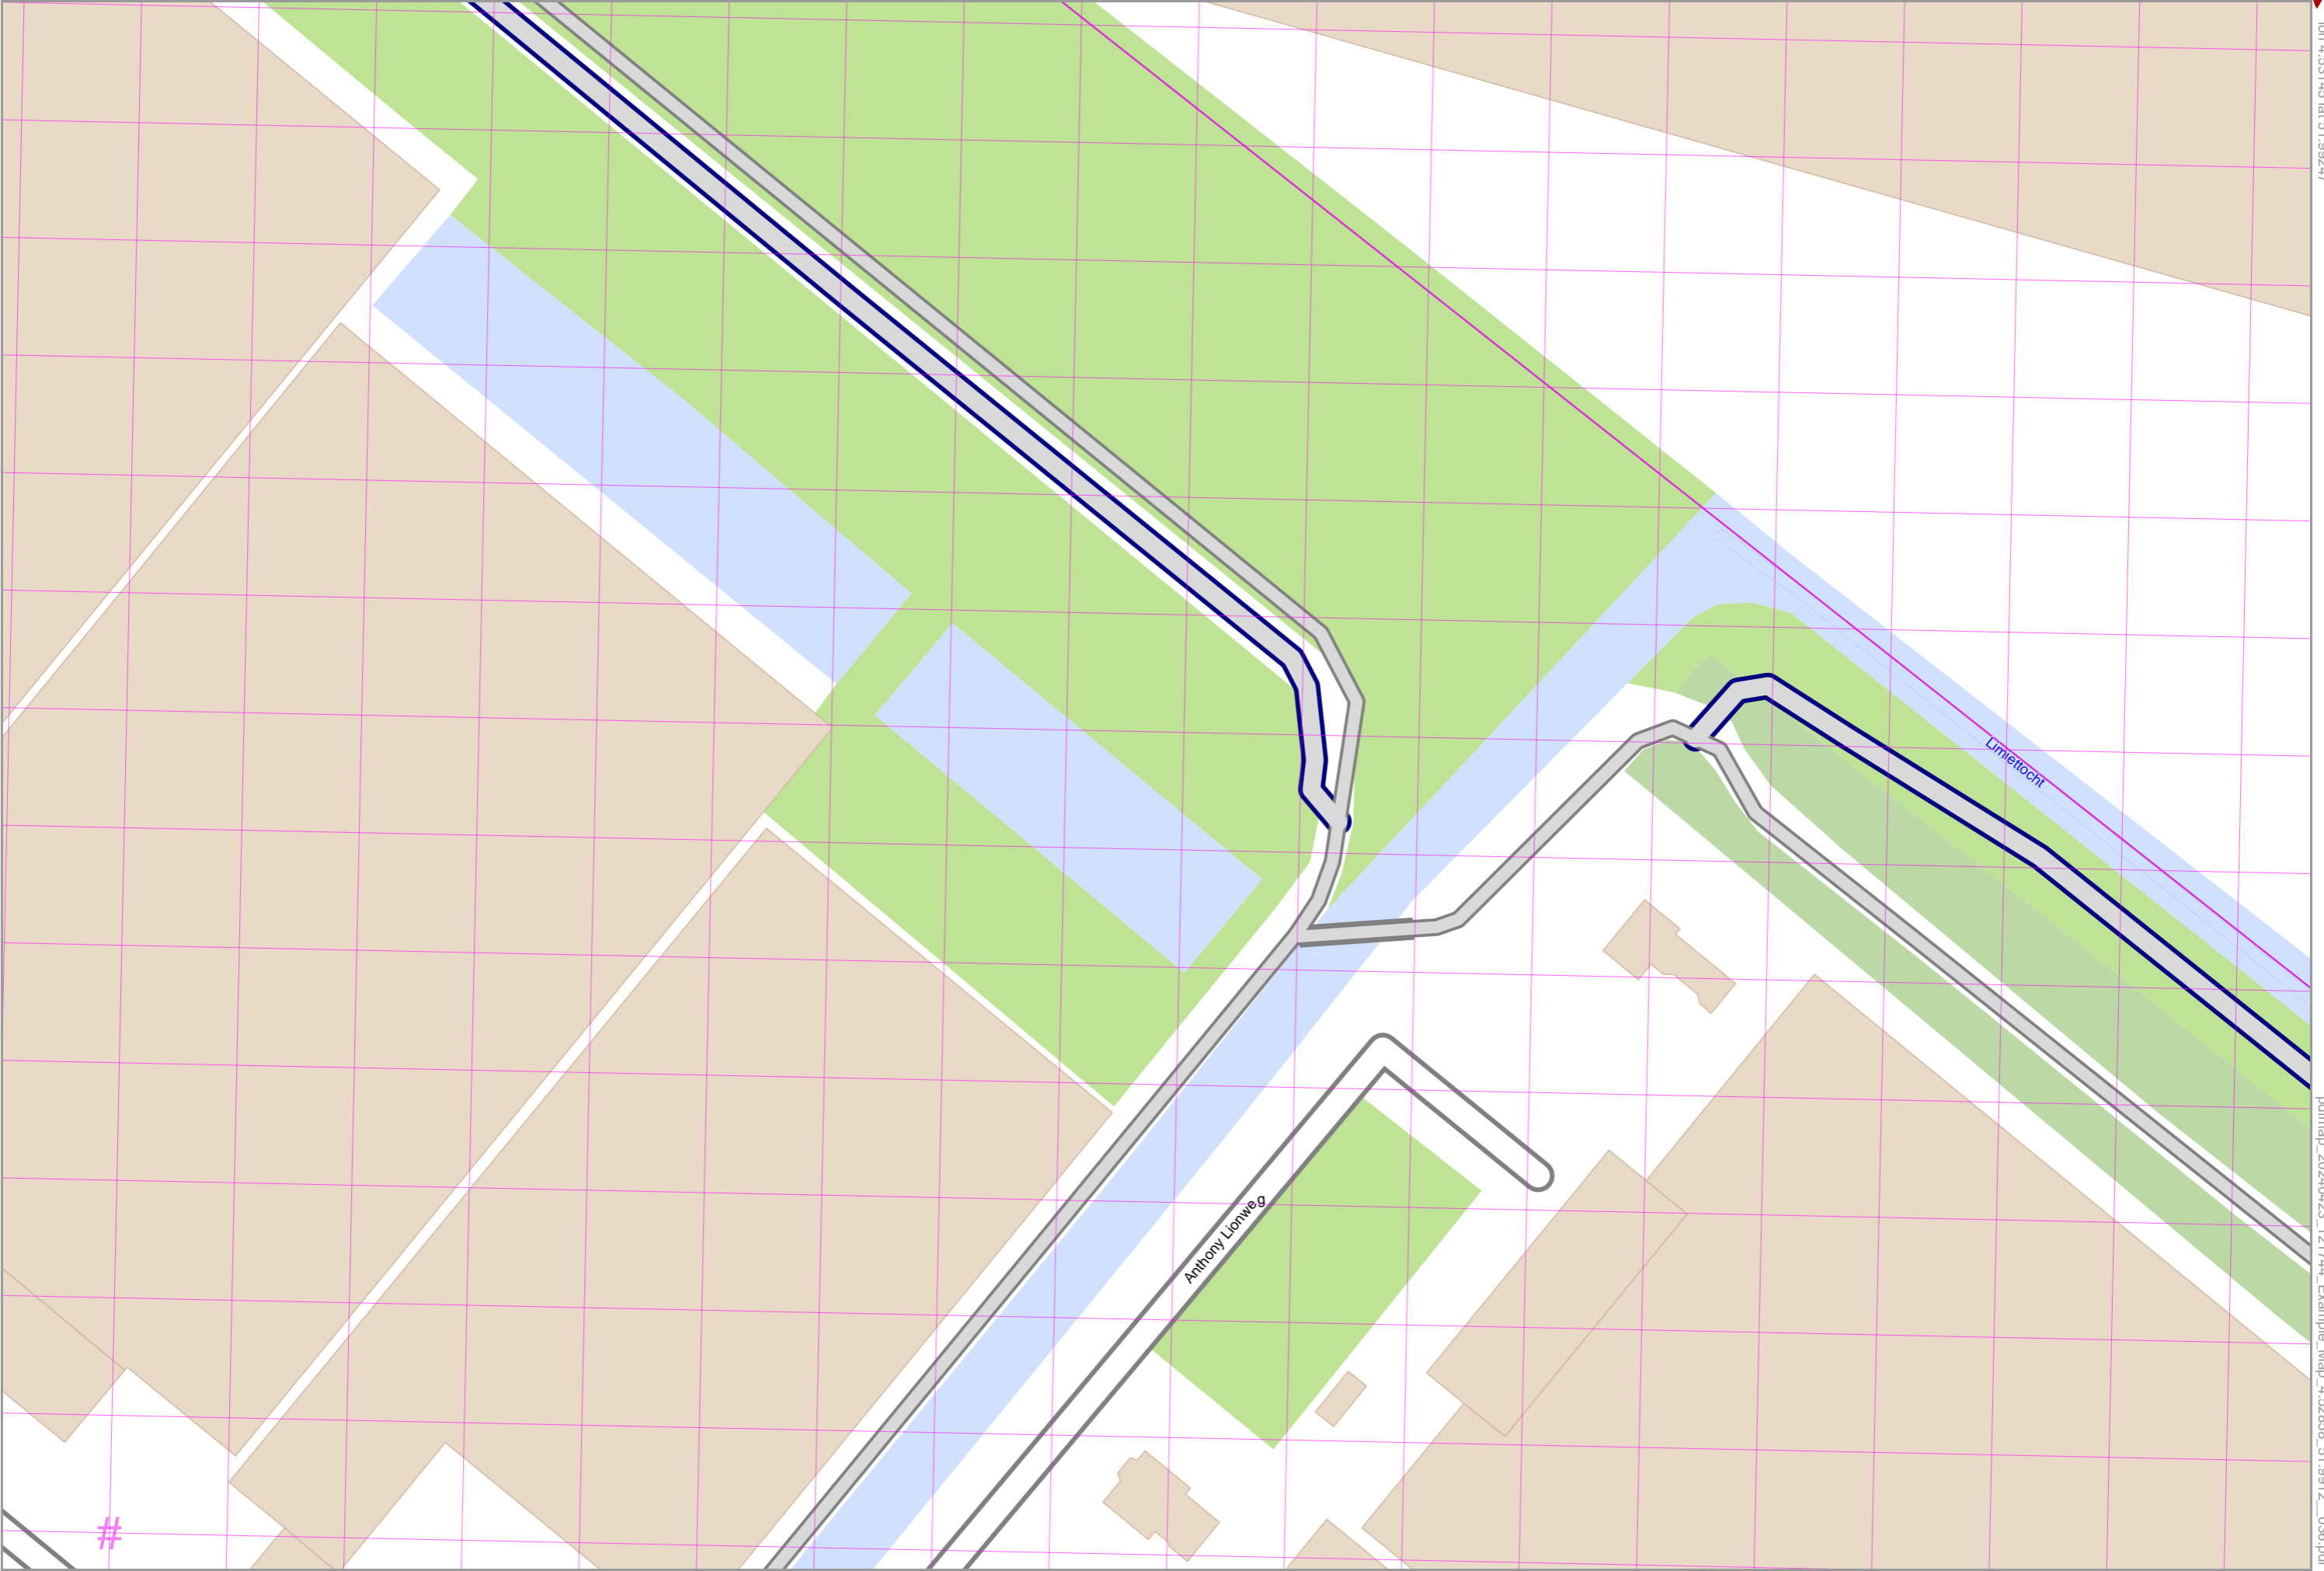

Map data © OpenStreetMap contributors

lon 4.53145 lat 51.99247

lon 4.52572 lat 51.99007 [nom. scale = 1 / 1000]

pdfmap_20240423_121744_Example_Map_4.52858_51.9912_036.pdf

#

UTM: 31 U easting 604.78 km northing 5761.04 km
UTM-Grid-width = 20m