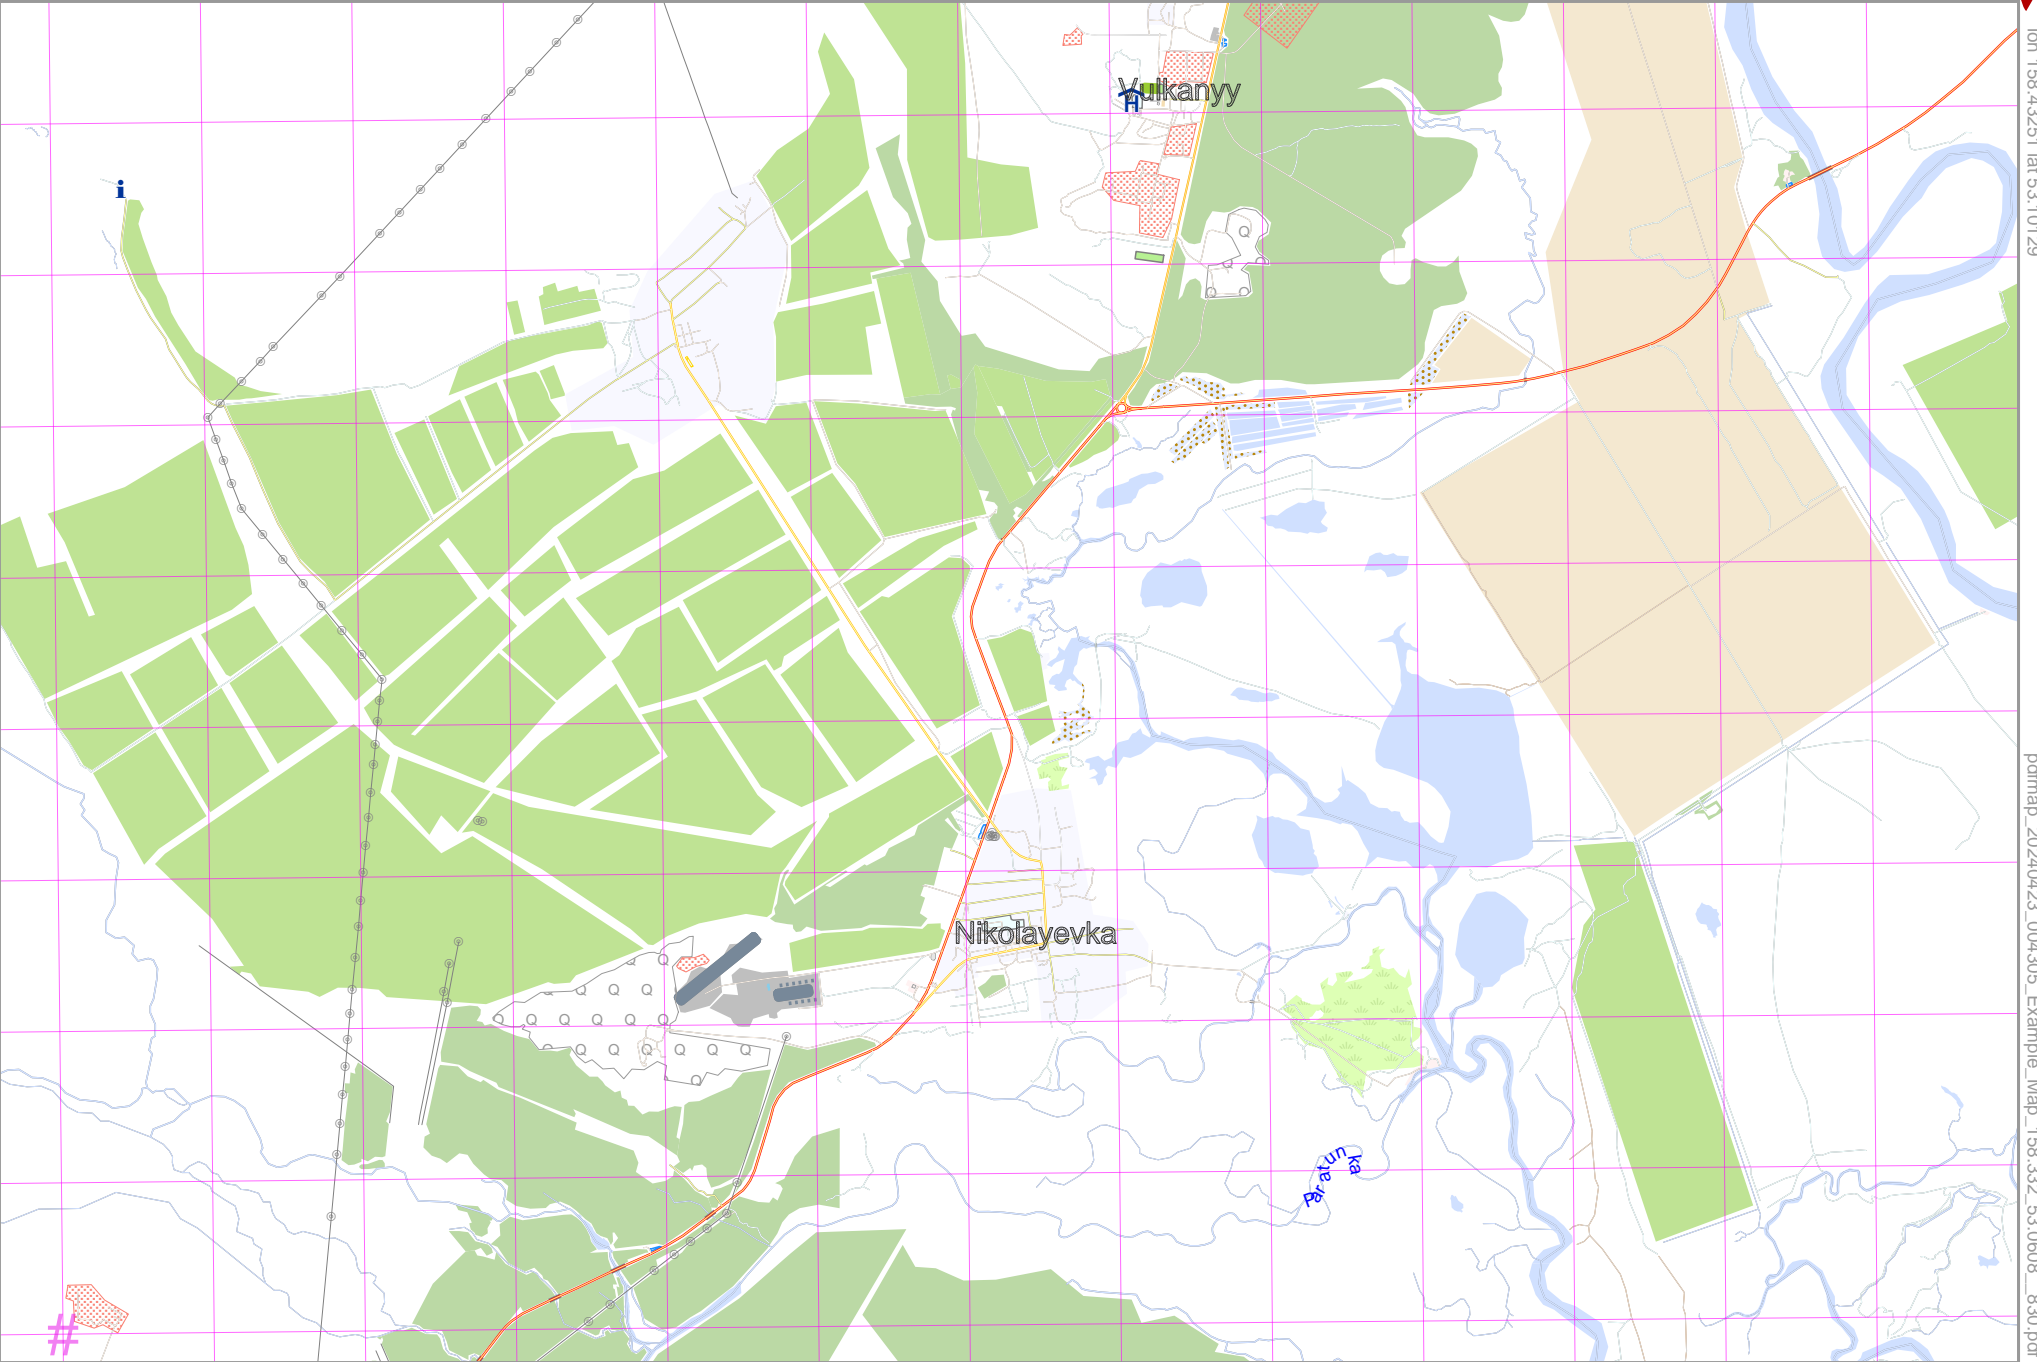

Map data © OpenStreetMap contributors

lon 158.43251 lat 53.10129

lon 158.23339 lat 53.02042 [nom. scale = 1 / 50000]

pdfmap_20240423_004305_Example_Map_158.332_53.0608_830.pdf

UTM: 57 U easting 449.00 km northing 5875.00 km
UTM-Grid-width = 1000m