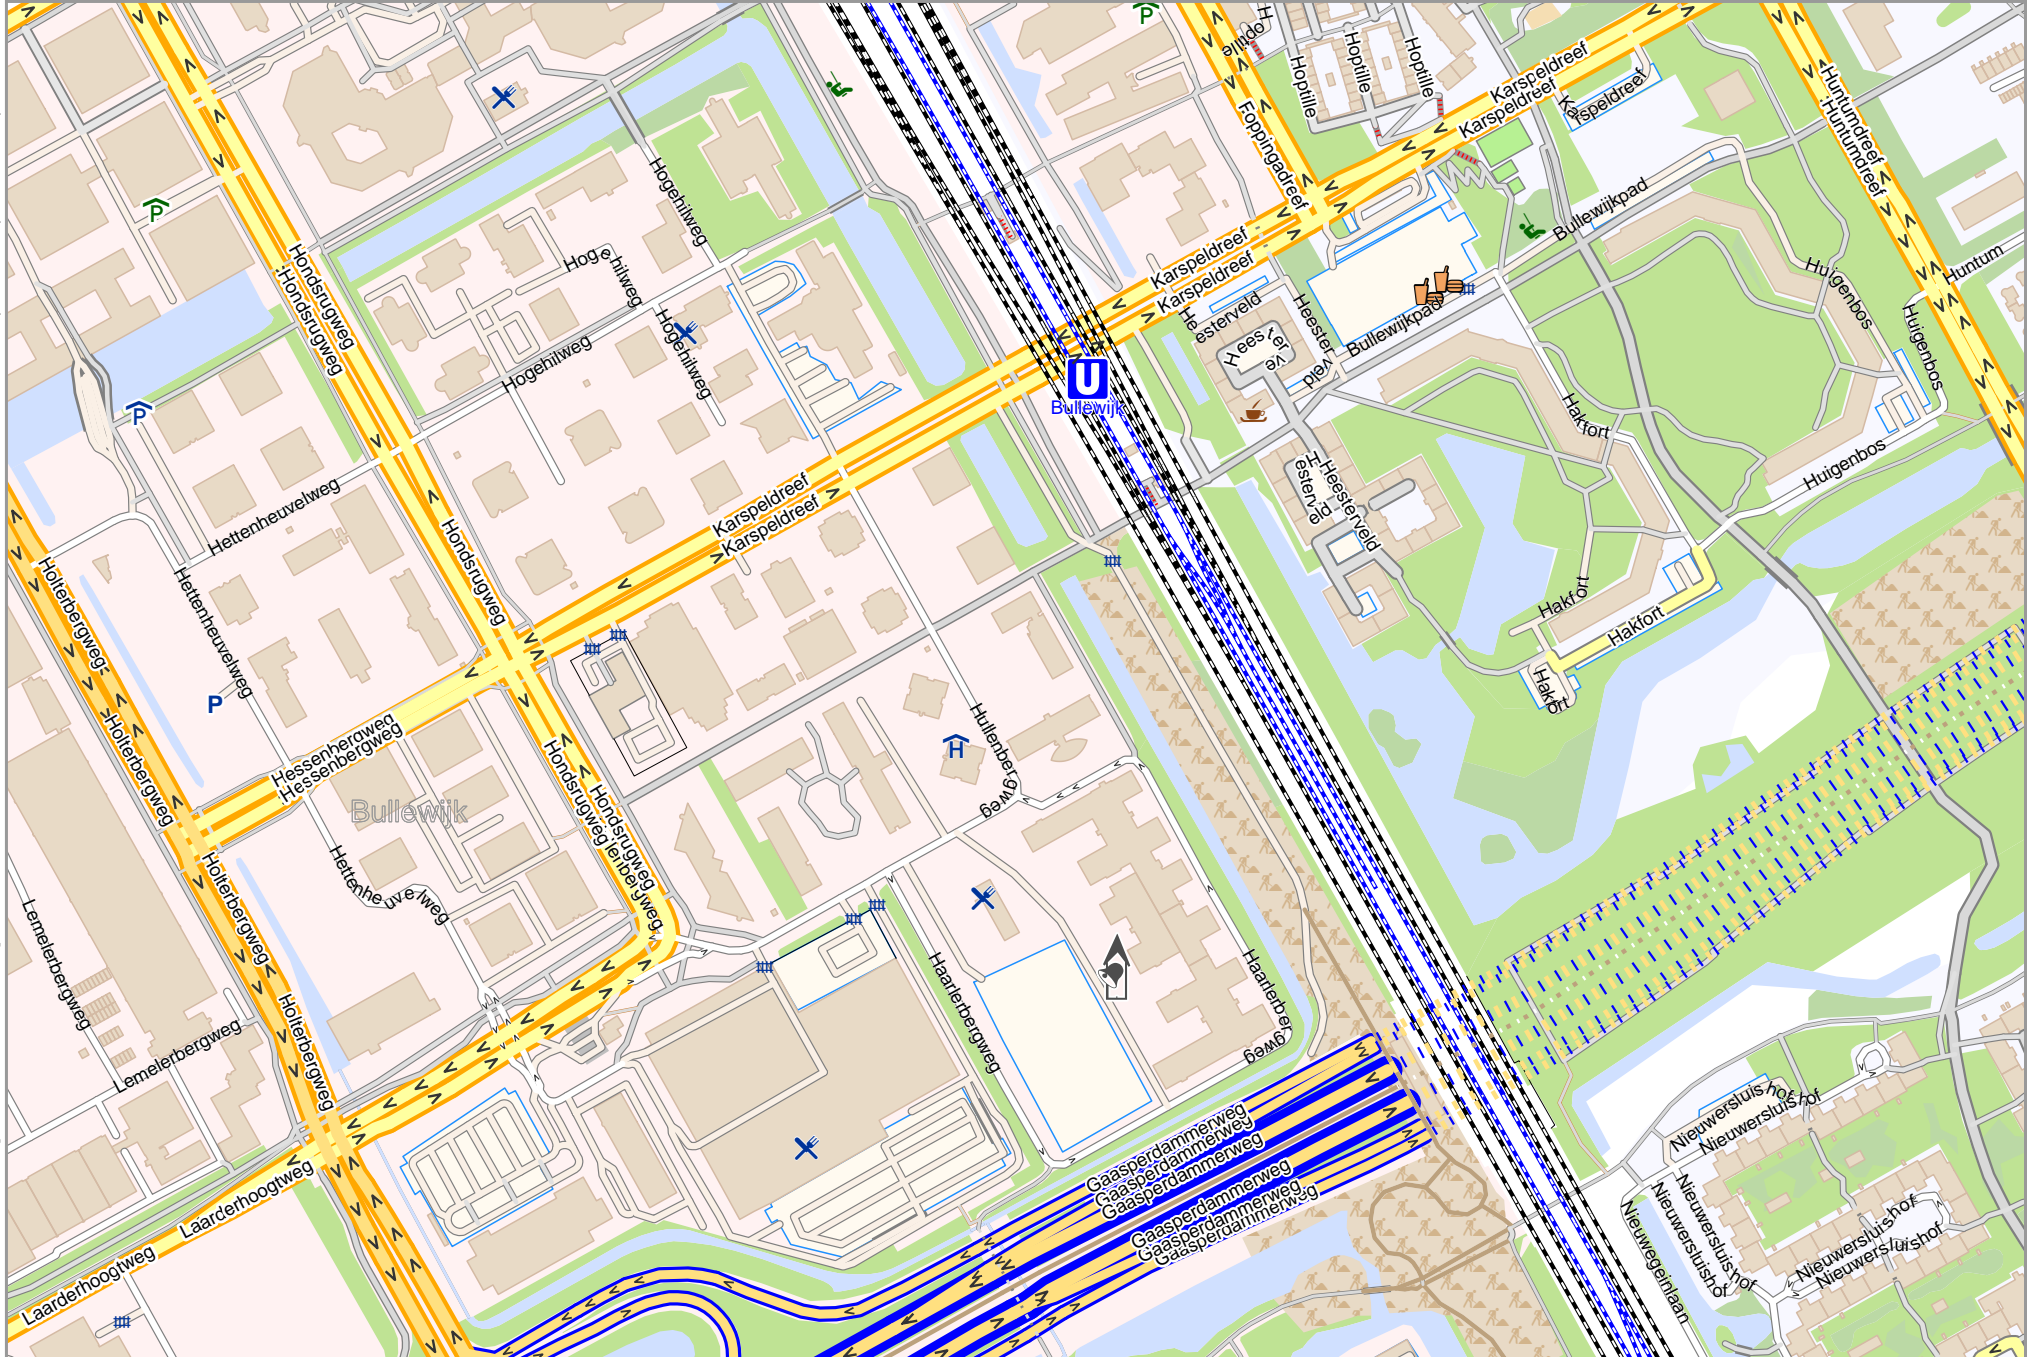

Map data © OpenStreetMap contributors

lon 4.94176 lat 52.30076 [nom. scale = 1/5000]

lon 4.96133 lat 52.30895

pdfmap_20240422_141641_ON4_onderegger_1_5000_A4_4.95154_52.3048_973.pdf

0 100 m 500 m