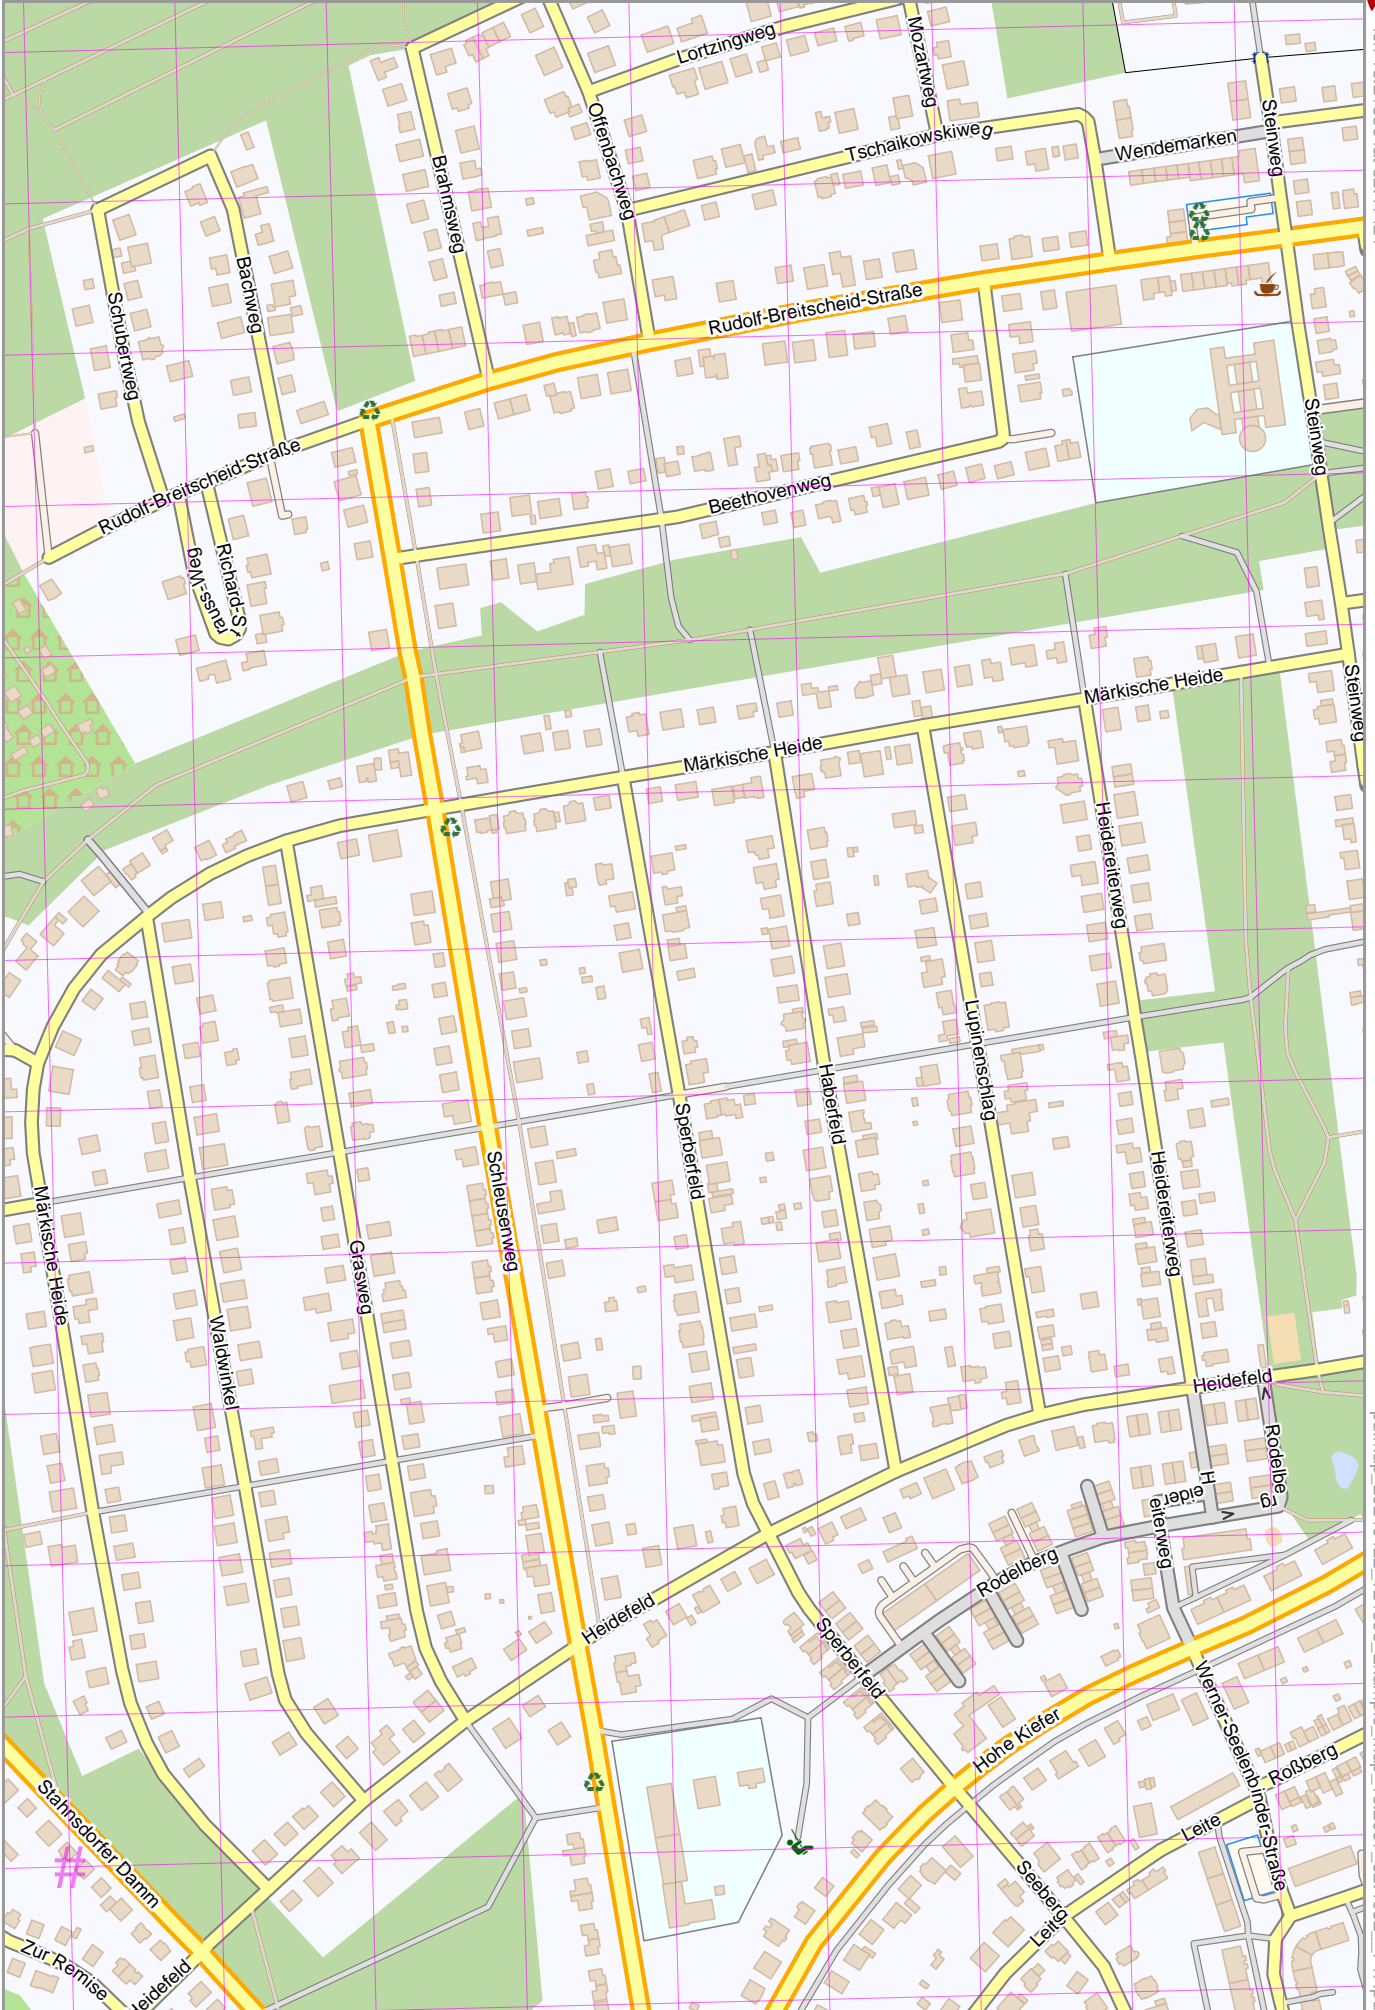

Map data © OpenStreetMap contributors

lon 13.21336 lat 52.41421

[lon 13.20013 lat 52.40222] nom. scale = 1 / 50000

pdfmap_20240422_124533_Example_Map_13.2067_52.4082_747.pdf

UTM: 33 U easting 377.60 km northing 5807.40 km
 UTM-Grid-width = 100m