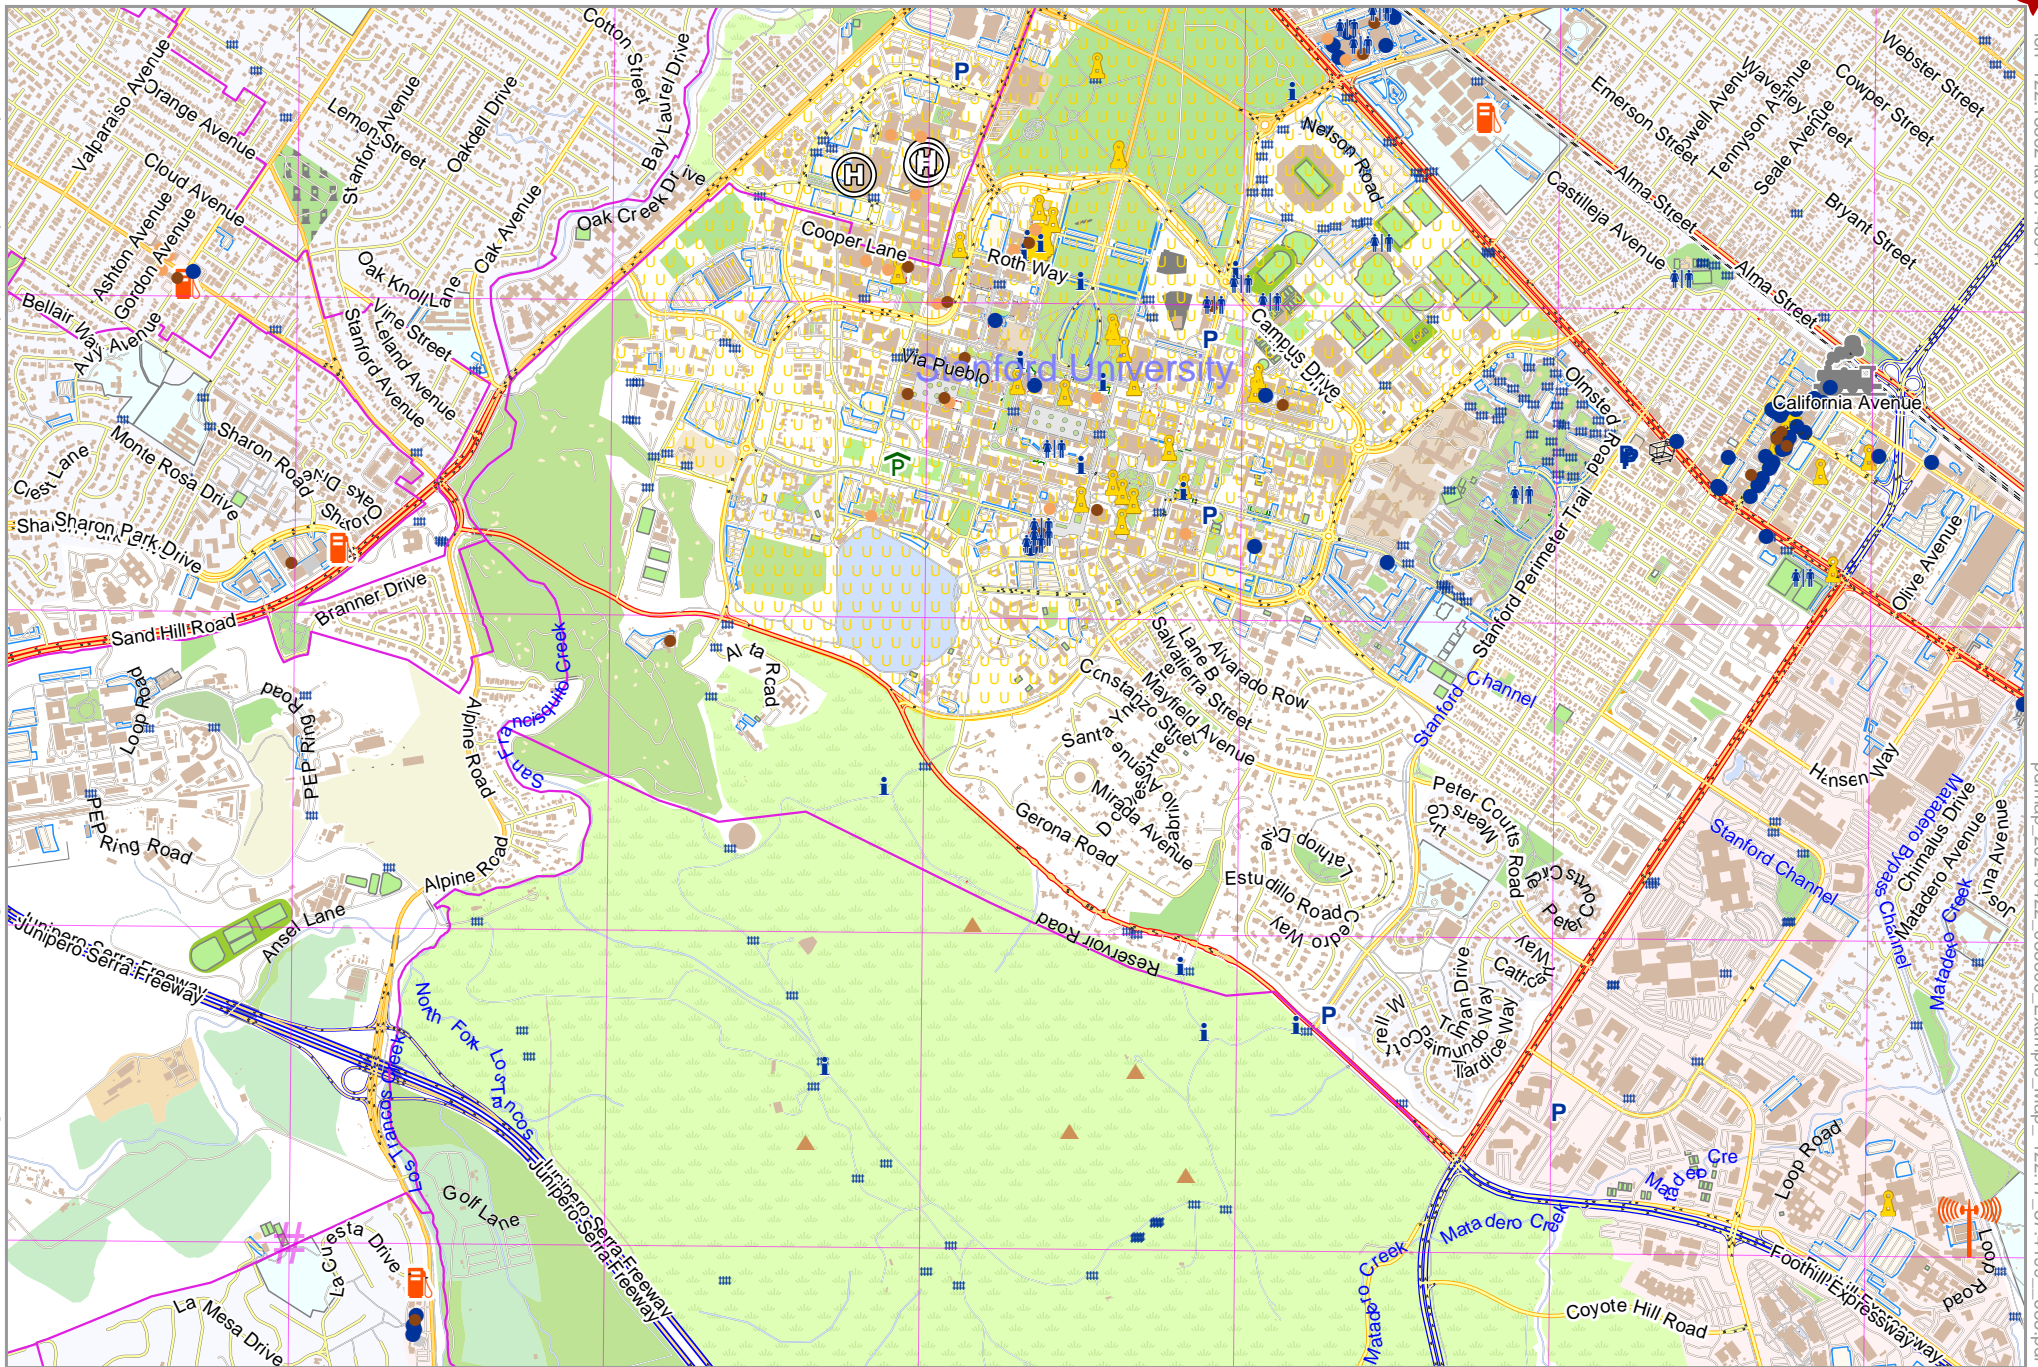

Map data © OpenStreetMap contributors

lon -122.13652 lat 37.43941

lon -122.20791 lat 37.40049 [nom. scale = 1 / 24000]

pdfmap_20240422_035500_Example_Map_-122.17_37.4199_685.pdf

UTM: 10 S easting 571.00 km northing 4140.00 km
UTM-Grid-width = 1000m