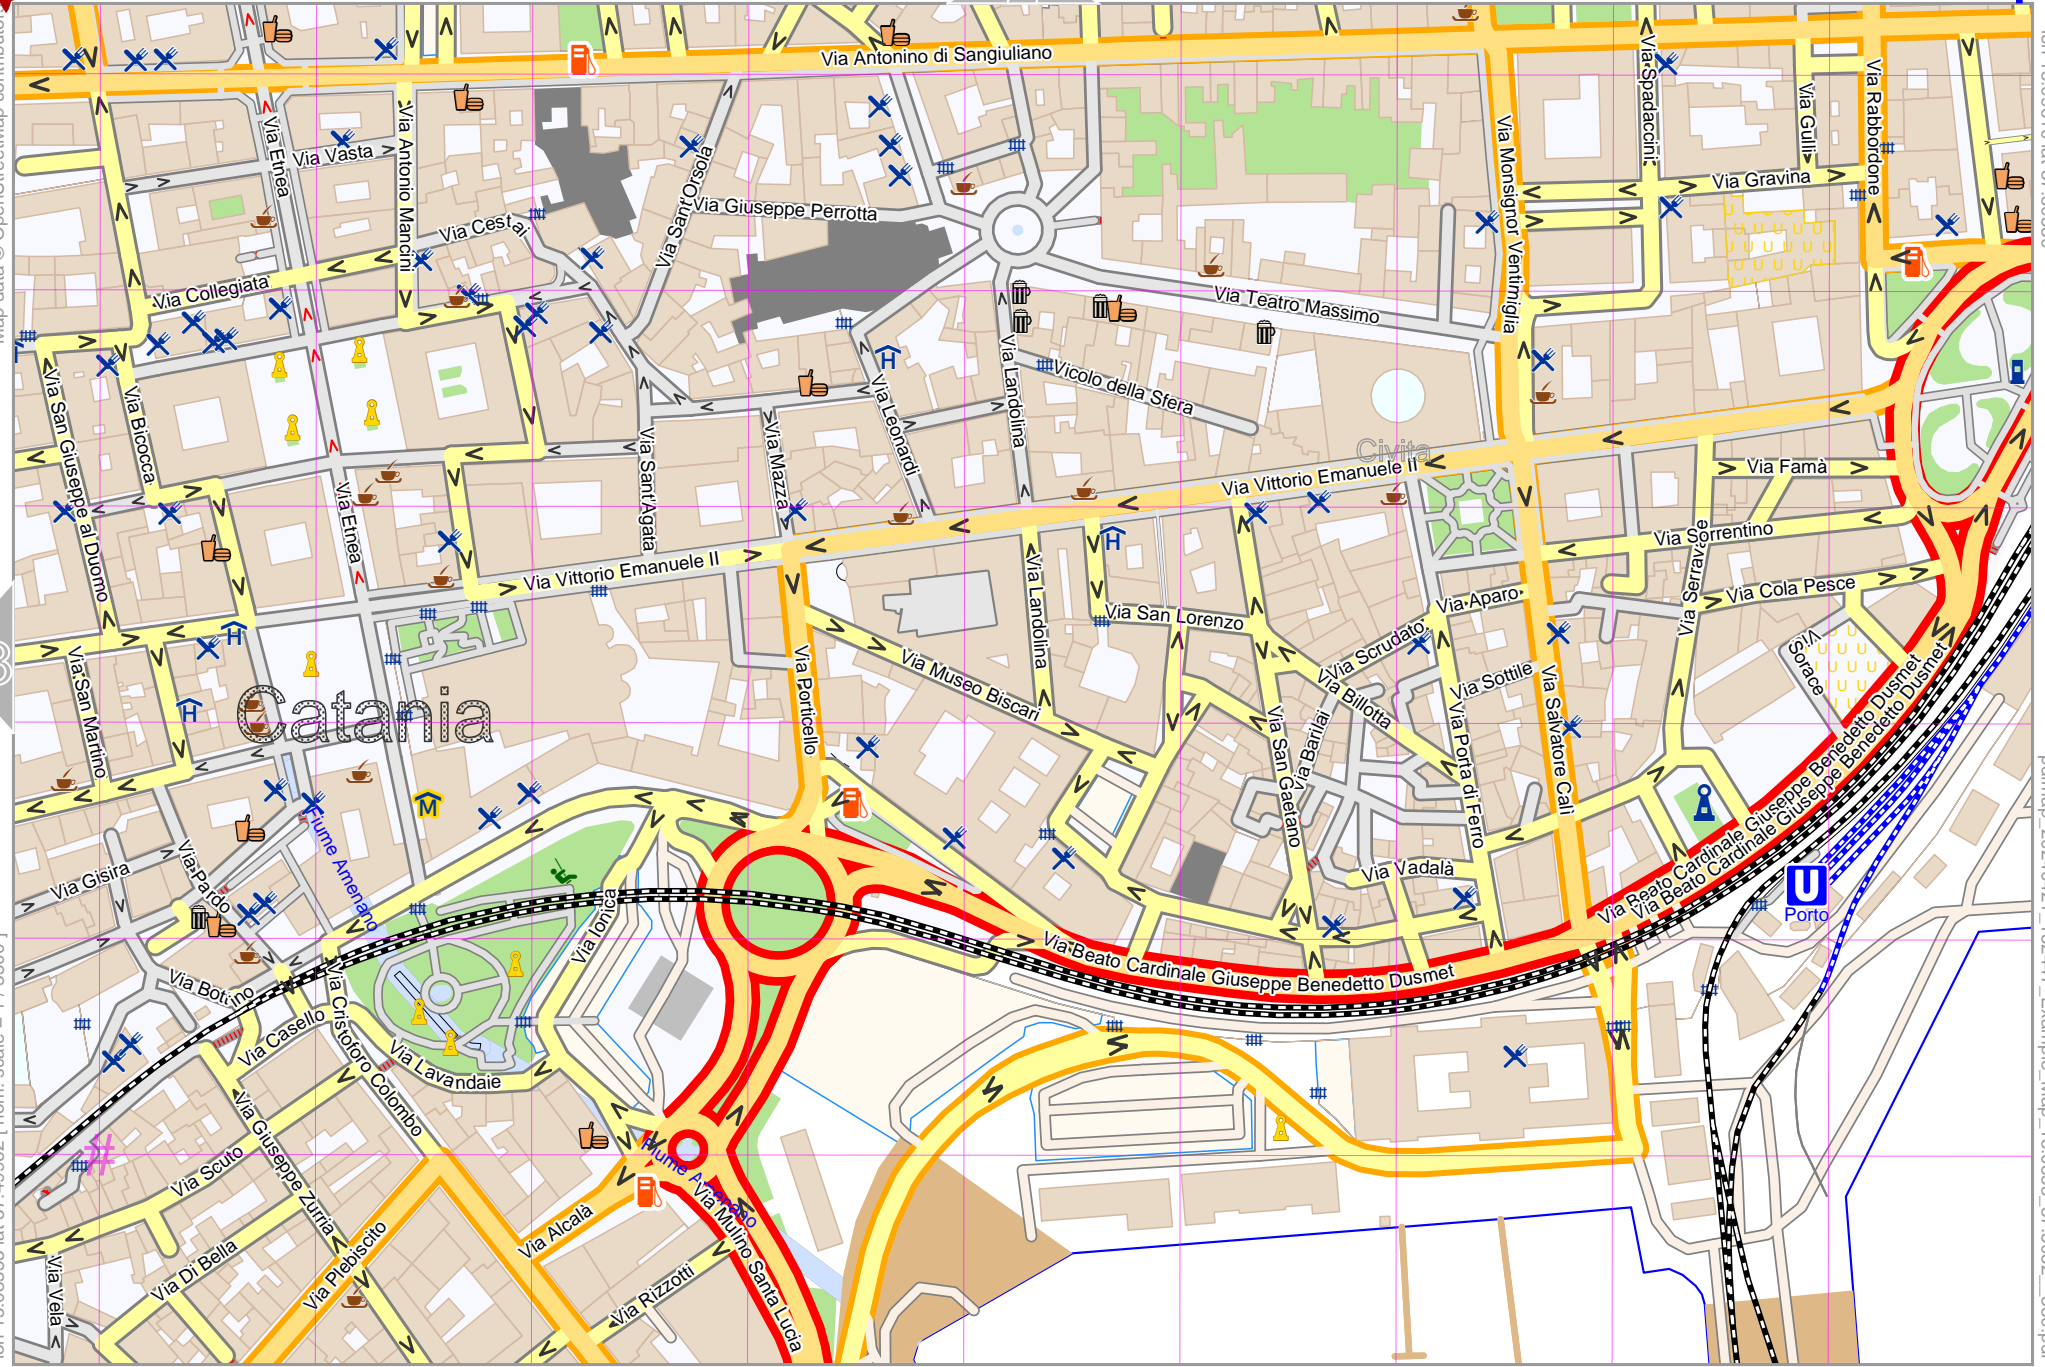

Example_Map

Map data © OpenStreetMap contributors

lon 15.07496 lat 37.50530 [nom. scale = 1 / 3500]

lon 15.08553 lat 37.51097

pdfmap_20240421_152447_Example_Map_15.0855_37.5052_880.pdf

UTM: 33 S easting 506.70 km northing 4151.00 km

Map data © OpenStreetMap contributors

lon 15.07496 lat 37.49962 [nom. scale = 1 / 3500]

lon 15.08553 lat 37.50530

pdfmap_20240421_152447_Example_Map_15.0855_37.5052_880.pdf

UTM: 33 S easting 506.70 km northing 4150.40 km
 UTM-Grid-width = 100m

Example_Map

Map data © OpenStreetMap contributors

lon 15.08553 lat 37.49962 [nom. scale = 1 / 3500]

lon 15.09610 lat 37.50530

pdfmap_20240421_152447_Example_Map_15.0855_37.5052_880.pdf

UTM: 33 S easting 507.60 km northing 4150.40 km
 UTM-Grid-width = 100m