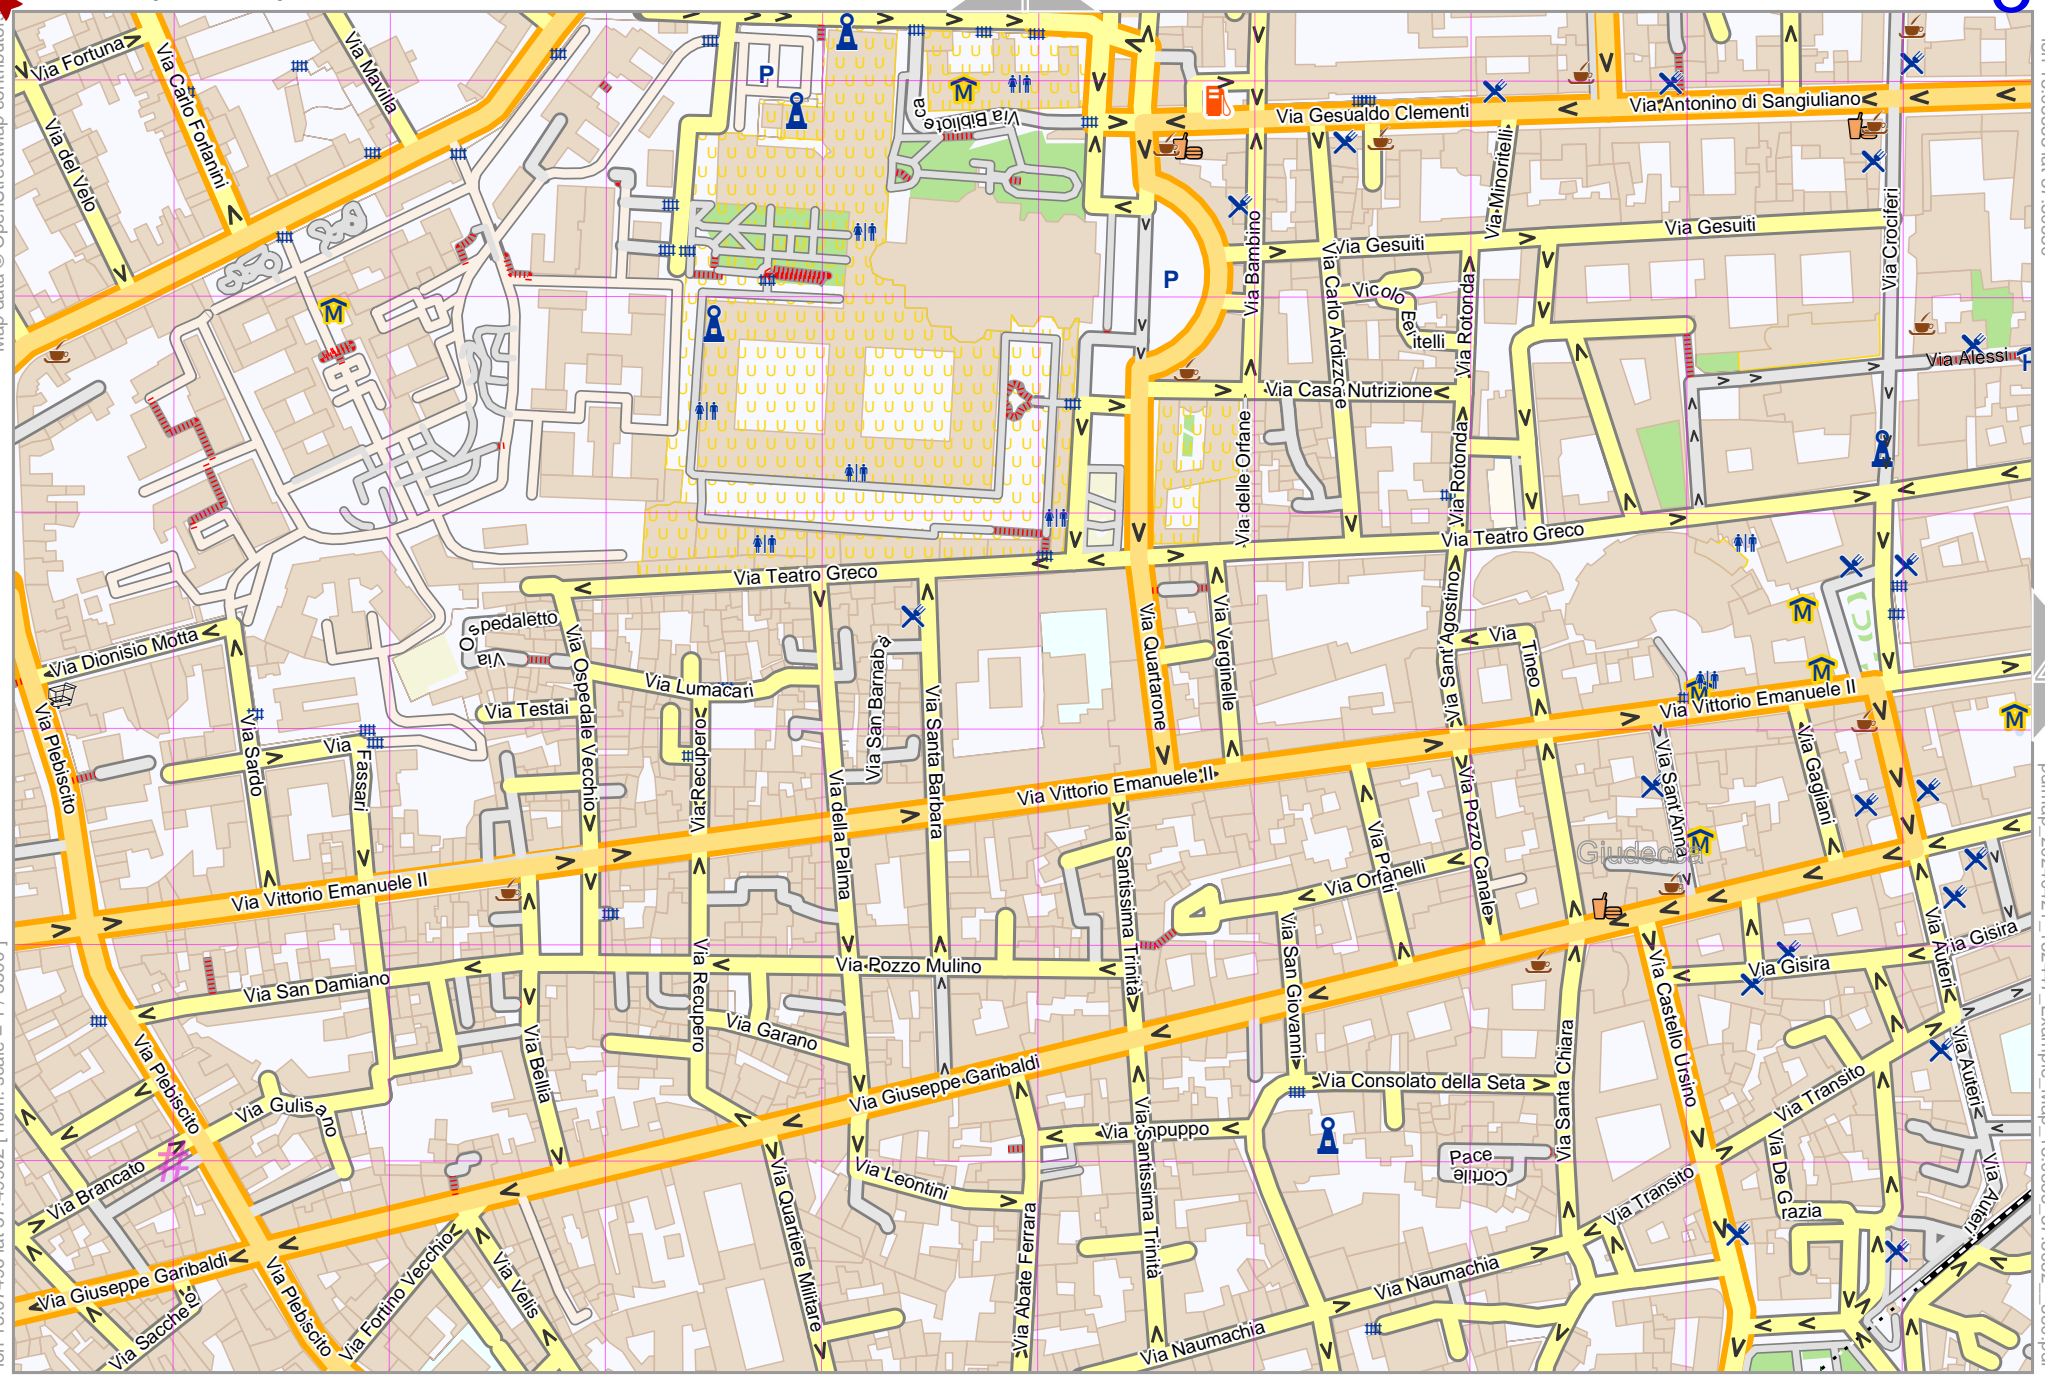

Example_Map

Map data © OpenStreetMap contributors

lon 15.07496 lat 37.50530 [nom. scale = 1 / 3500]

lon 15.08553 lat 37.51097

pdfmap_20240421_152447_Example_Map_15.0855_37.5052_880.pdf

UTM: 33 S easting 506.70 km northing 4151.00 km

UTM-Grid-width = 100m

lon 15.08553 lat 37.50530 [nom. scale = 1 / 3500]

lon 15.09610 lat 37.51097

pdfmap_20240421_152447_Example_Map_15.0855_37.5052_880.pdf

UTM: 33 S easting 507.60 km northing 4151.00 km
UTM-Grid-width = 100m

Map data © OpenStreetMap contributors

lon 15.07496 lat 37.49962 [nom. scale = 1 / 3500]

lon 15.08553 lat 37.50530

pdfmap_20240421_152447_Example_Map_15.0855_37.5052_880.pdf

UTM: 33 S easting 506.70 km northing 4150.40 km
 UTM-Grid-width = 100m

Example_Map

Map data © OpenStreetMap contributors

lon 15.08553 lat 37.49962 [nom. scale = 1 / 3500]

lon 15.09610 lat 37.50530

pdfmap_20240421_152447_Example_Map_15.0855_37.5052_880.pdf

UTM: 33 S easting 507.60 km northing 4150.40 km
 UTM-Grid-width = 100m