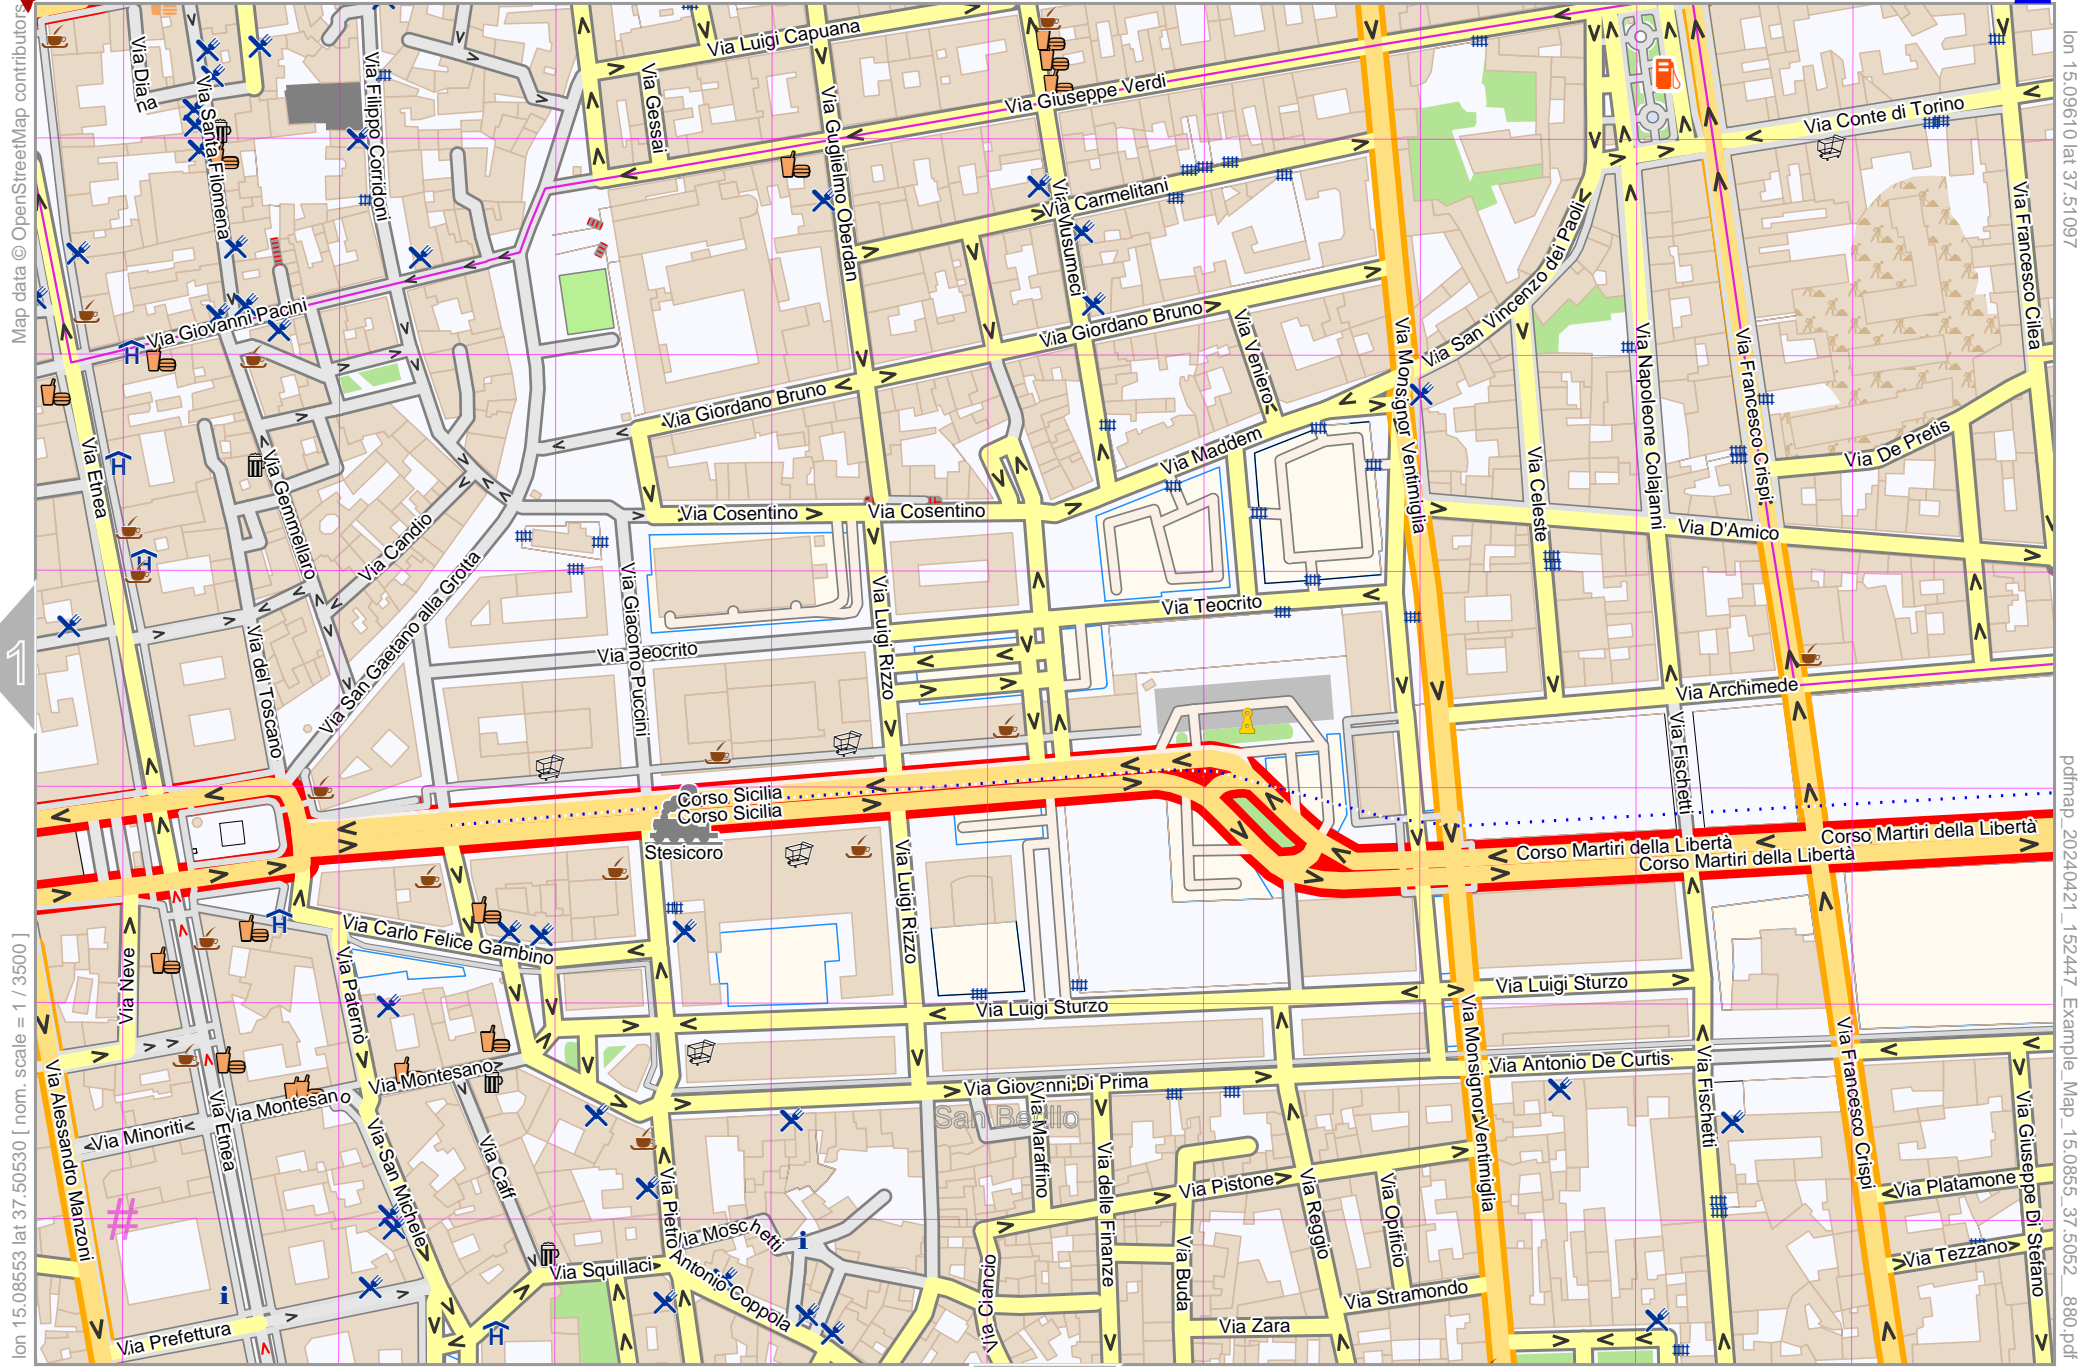

Example_Map

Map data © OpenStreetMap contributors

lon 15.07496 lat 37.50530 [nom. scale = 1 / 3500]

lon 15.08553 lat 37.51097

pdfmap_20240421_152447_Example_Map_15.0855_37.5052_880.pdf

UTM: 33 S easting 506.70 km northing 4151.00 km

UTM-Grid-width = 100m

lon 15.08553 lat 37.50530 [nom. scale = 1 / 3500]

lon 15.09610 lat 37.51097

pdfmap_20240421_152447_Example_Map_15.0855_37.5052_880.pdf

UTM: 33 S easting 507.60 km northing 4151.00 km
UTM-Grid-width = 100m

Map data © OpenStreetMap contributors

lon 15.07496 lat 37.49962 [nom. scale = 1 / 3500]

lon 15.08553 lat 37.50530

pdfmap_20240421_152447_Example_Map_15.0855_37.5052_880.pdf

UTM: 33 S easting 506.70 km northing 4150.40 km
 UTM-Grid-width = 100m

Example_Map

Map data © OpenStreetMap contributors

lon 15.08553 lat 37.49962 [nom. scale = 1 / 3500]

lon 15.09610 lat 37.50530

pdfmap_20240421_152447_Example_Map_15.0855_37.5052_880.pdf

UTM: 33 S easting 507.60 km northing 4150.40 km
 UTM-Grid-width = 100m