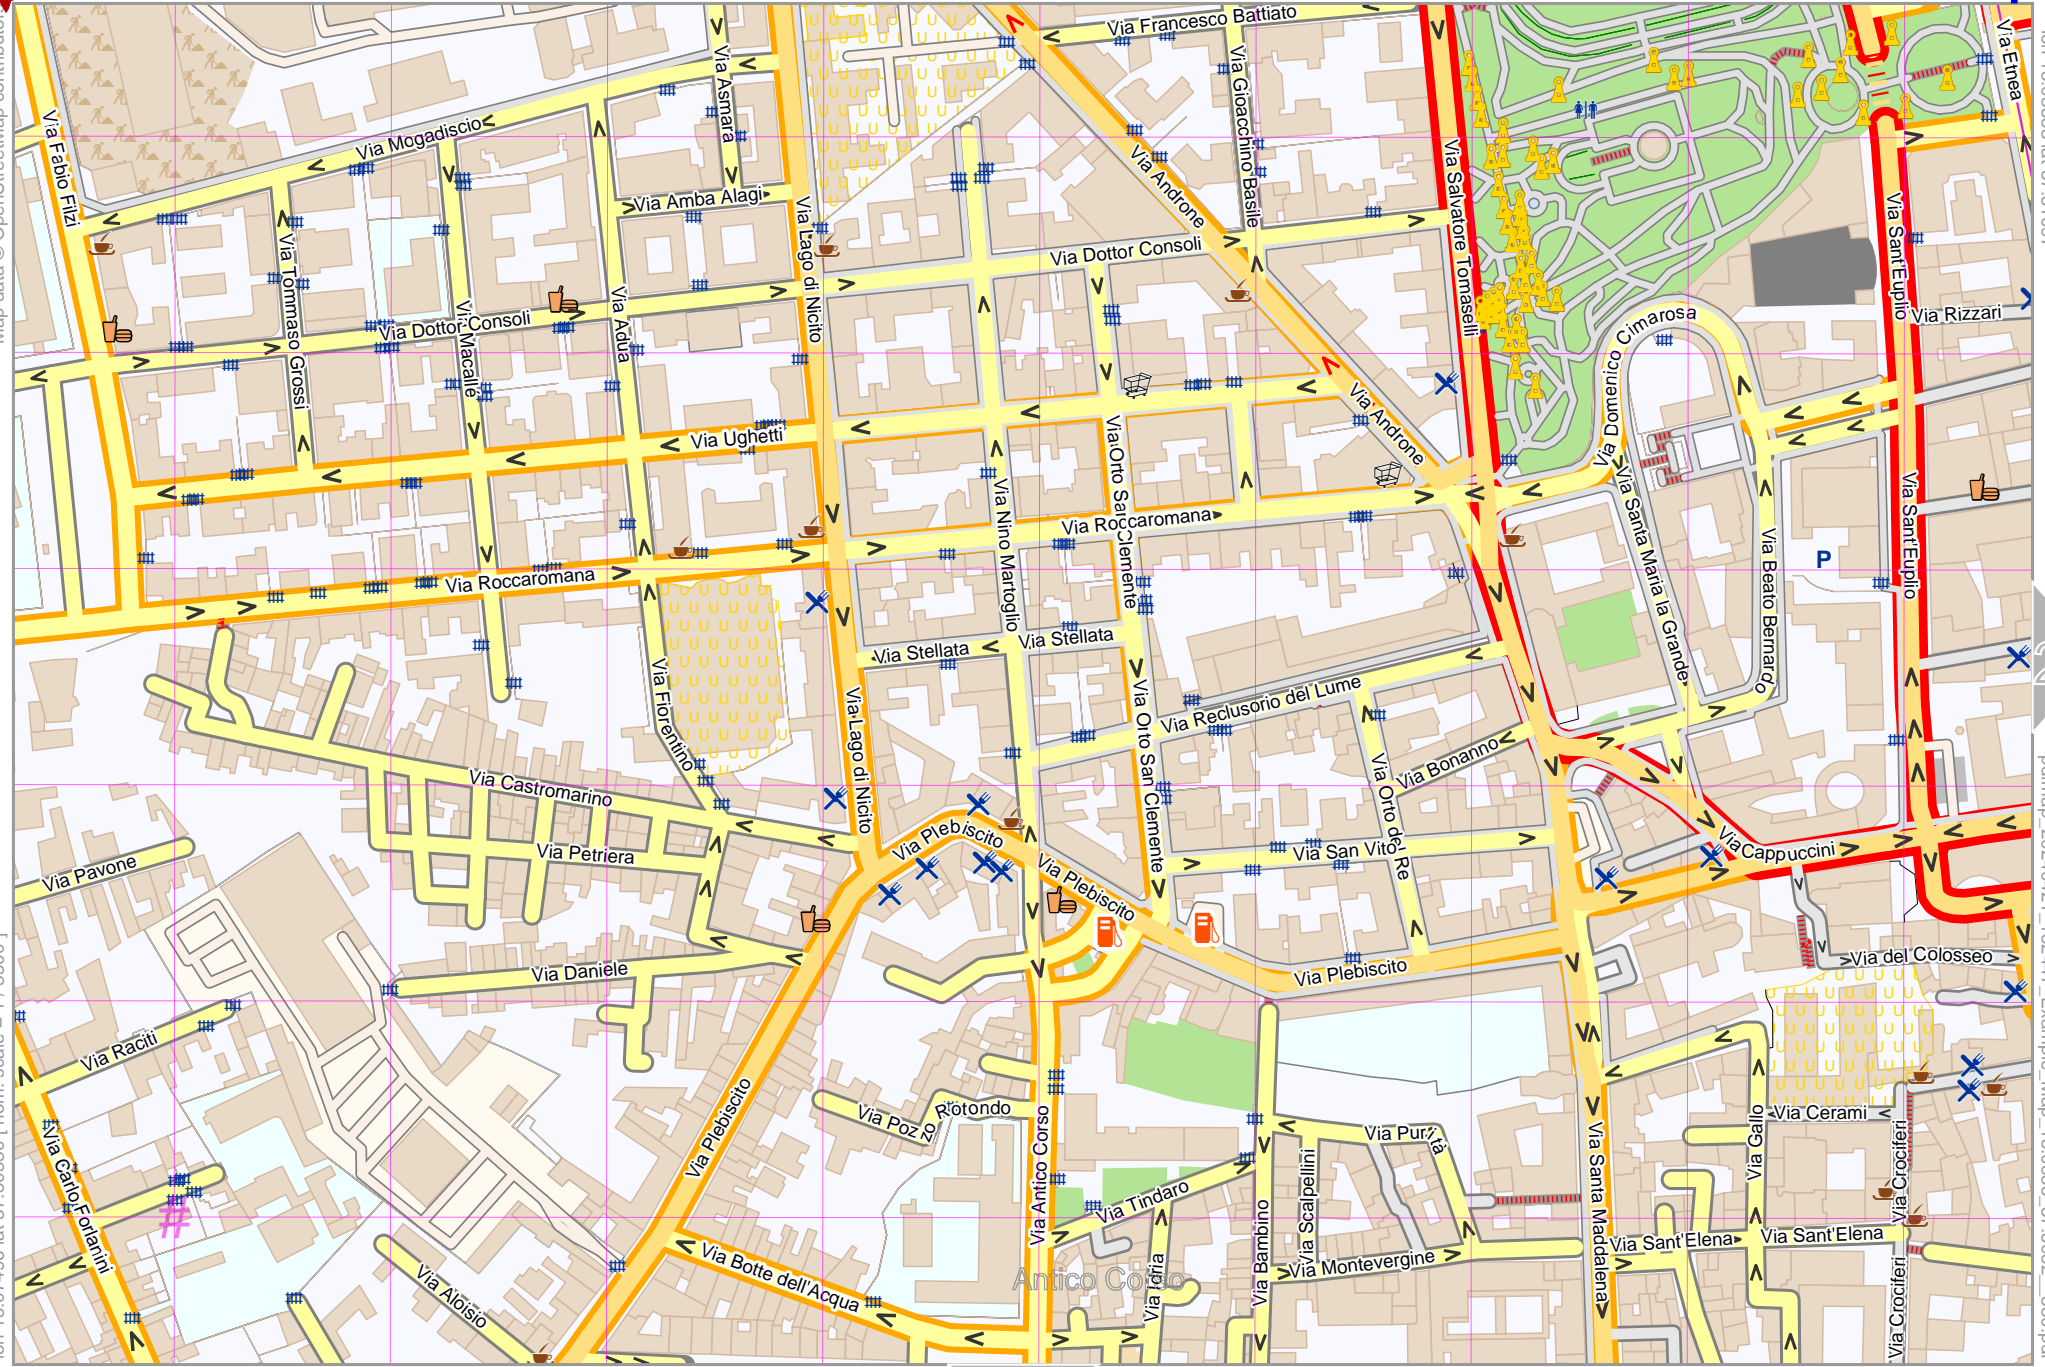

Example_Map

Map data © OpenStreetMap contributors

lon 15.07496 lat 37.50530 [nom. scale = 1 / 3500]

lon 15.08553 lat 37.51097

pdfmap_20240421_152447_Example_Map_15.0855_37.5052_880.pdf

UTM: 33 S easting 506.70 km northing 4151.00 km

UTM-Grid-width = 100m

lon 15.08553 lat 37.50530 [nom. scale = 1 / 3500]

lon 15.09610 lat 37.51097

pdfmap_20240421_152447_Example_Map_15.0855_37.5052_880.pdf

UTM: 33 S easting 507.60 km northing 4151.00 km
UTM-Grid-width = 100m

Map data © OpenStreetMap contributors

lon 15.07496 lat 37.49962 [nom. scale = 1 / 3500]

lon 15.08553 lat 37.50530

pdfmap_20240421_152447_Example_Map_15.0855_37.5052_880.pdf

UTM: 33 S easting 506.70 km northing 4150.40 km
 UTM-Grid-width = 100m

Example_Map

Map data © OpenStreetMap contributors

lon 15.08553 lat 37.49962 [nom. scale = 1 / 3500]

lon 15.09610 lat 37.50530

pdfmap_20240421_152447_Example_Map_15.0855_37.5052_880.pdf

UTM: 33 S easting 507.60 km northing 4150.40 km
 UTM-Grid-width = 100m