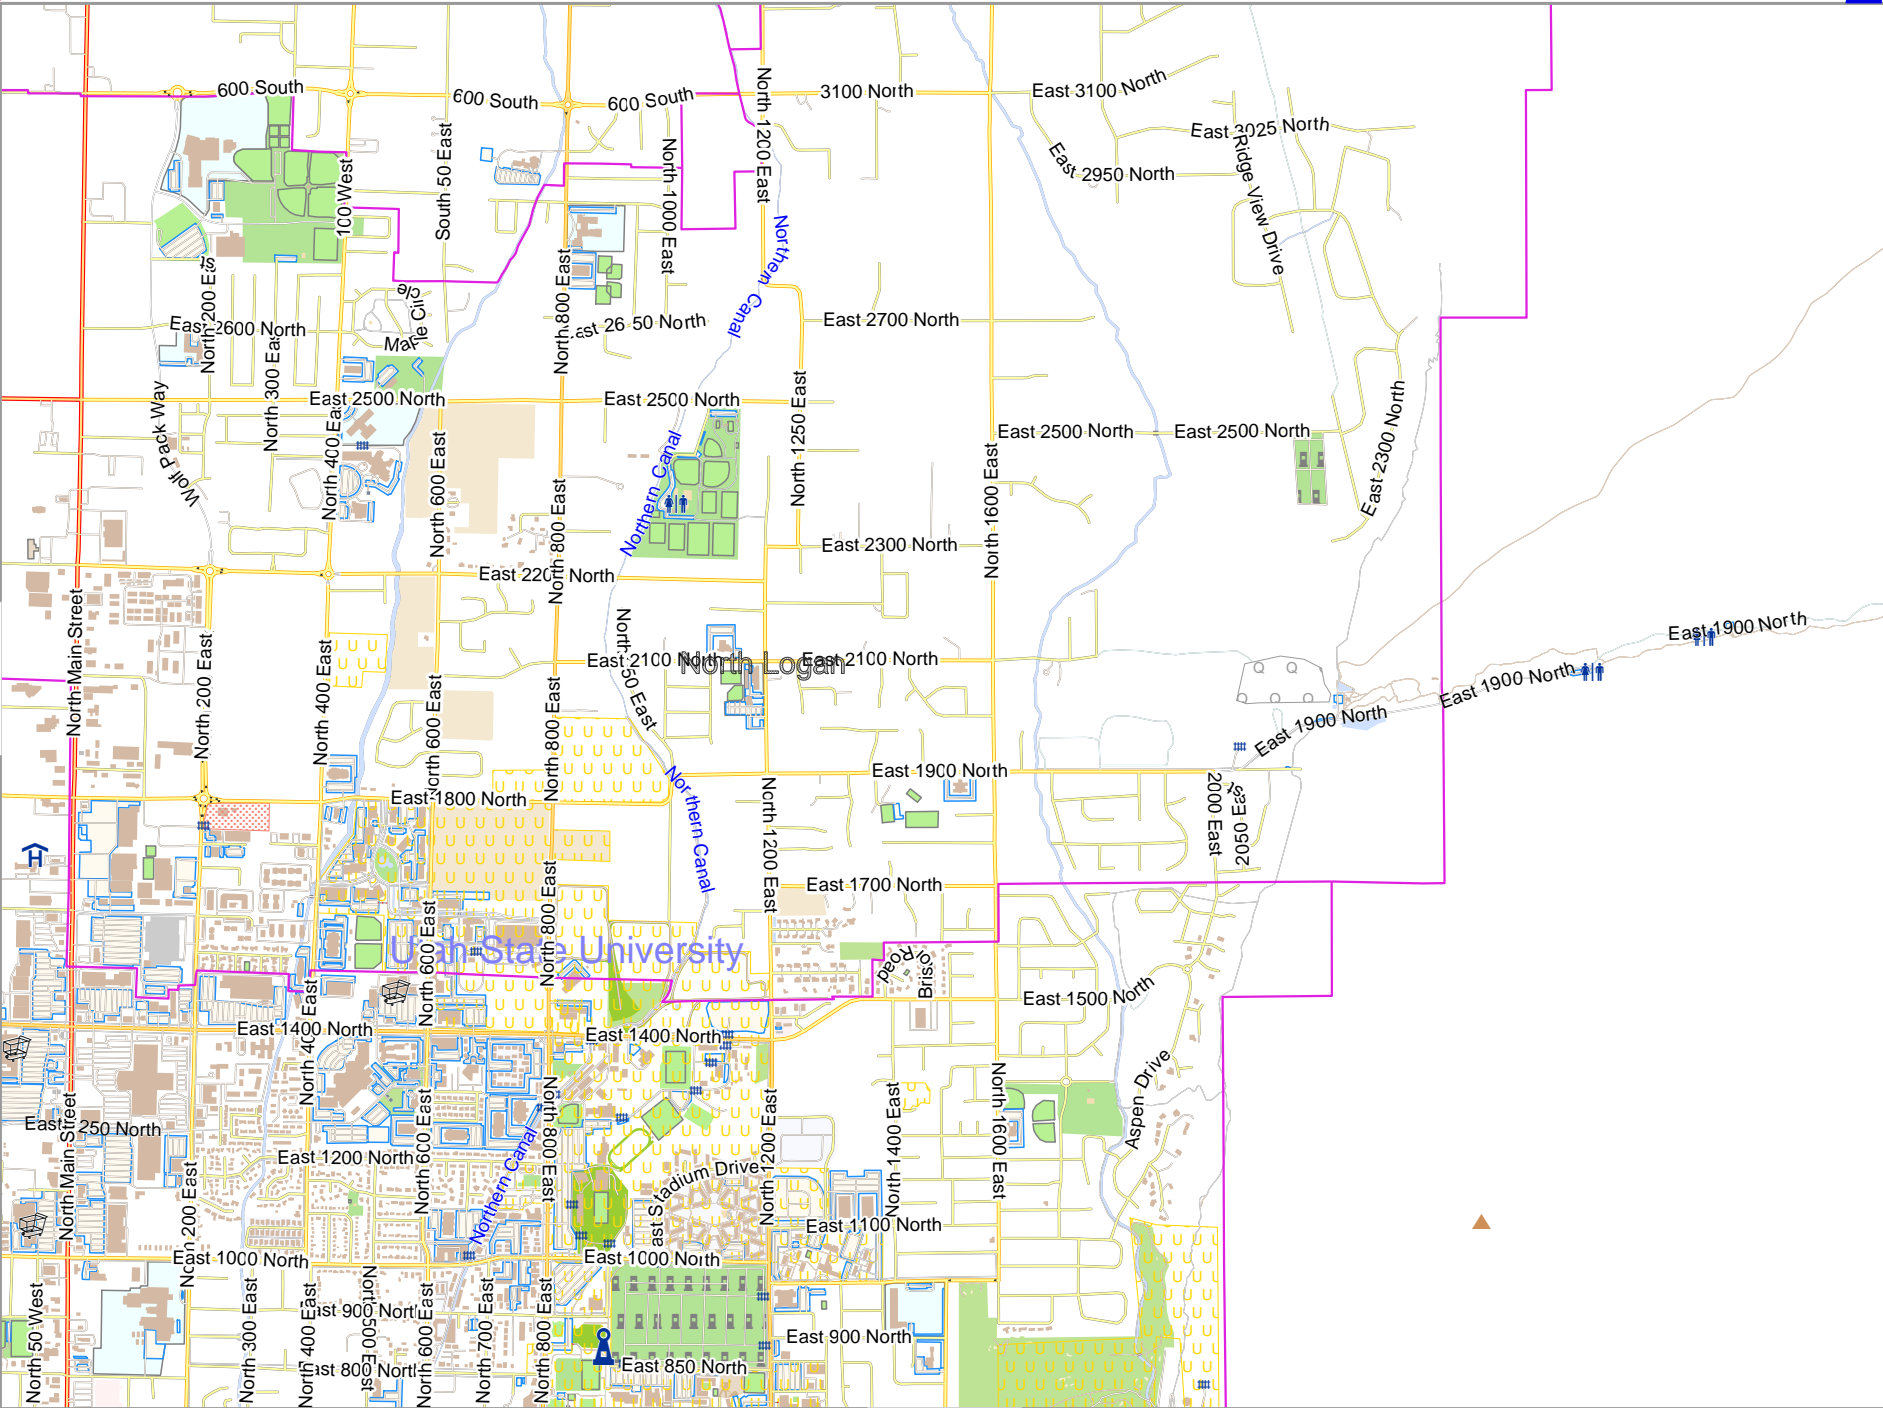

www.milvusmap.eu

1

2

3

Map data © OpenStreetMap contributors

lon -111.83739 lat 41.74530 [nom. scale = 1 / 27000]

lon -111.75649 lat 41.79049

pdfmap_20240421_011442_Example_Map_-111.83_41.7001_965.pdf

Example_Map

Map data © OpenStreetMap contributors

lon -111.91829 lat 41.70011 [nom. scale = 1 / 27000]

lon -111.83739 lat 41.74530

pdfmap_20240421_011442_Example_Map_-111.83_41.7001_965.pdf

Example_Map

4

8

Map data © OpenStreetMap contributors

lon -111.75649 lat 41.70011

pdfmap_20240421_011442_Example_Map_-111.83_41.7001_965.pdf

lon -111.83739 lat 41.65492 [nom. scale = 1 / 27000]

Example_Map

6

8

lon -111.75649 lat 41.65492

pdfmap_20240421_011442_Example_Map_-111.83_41.7001_965.pdf

Map data © OpenStreetMap contributors

lon -111.83739 lat 41.60972 [nom. scale = 1 / 27000]

0 1000 m 2000 m

www.milvusmap.eu

top