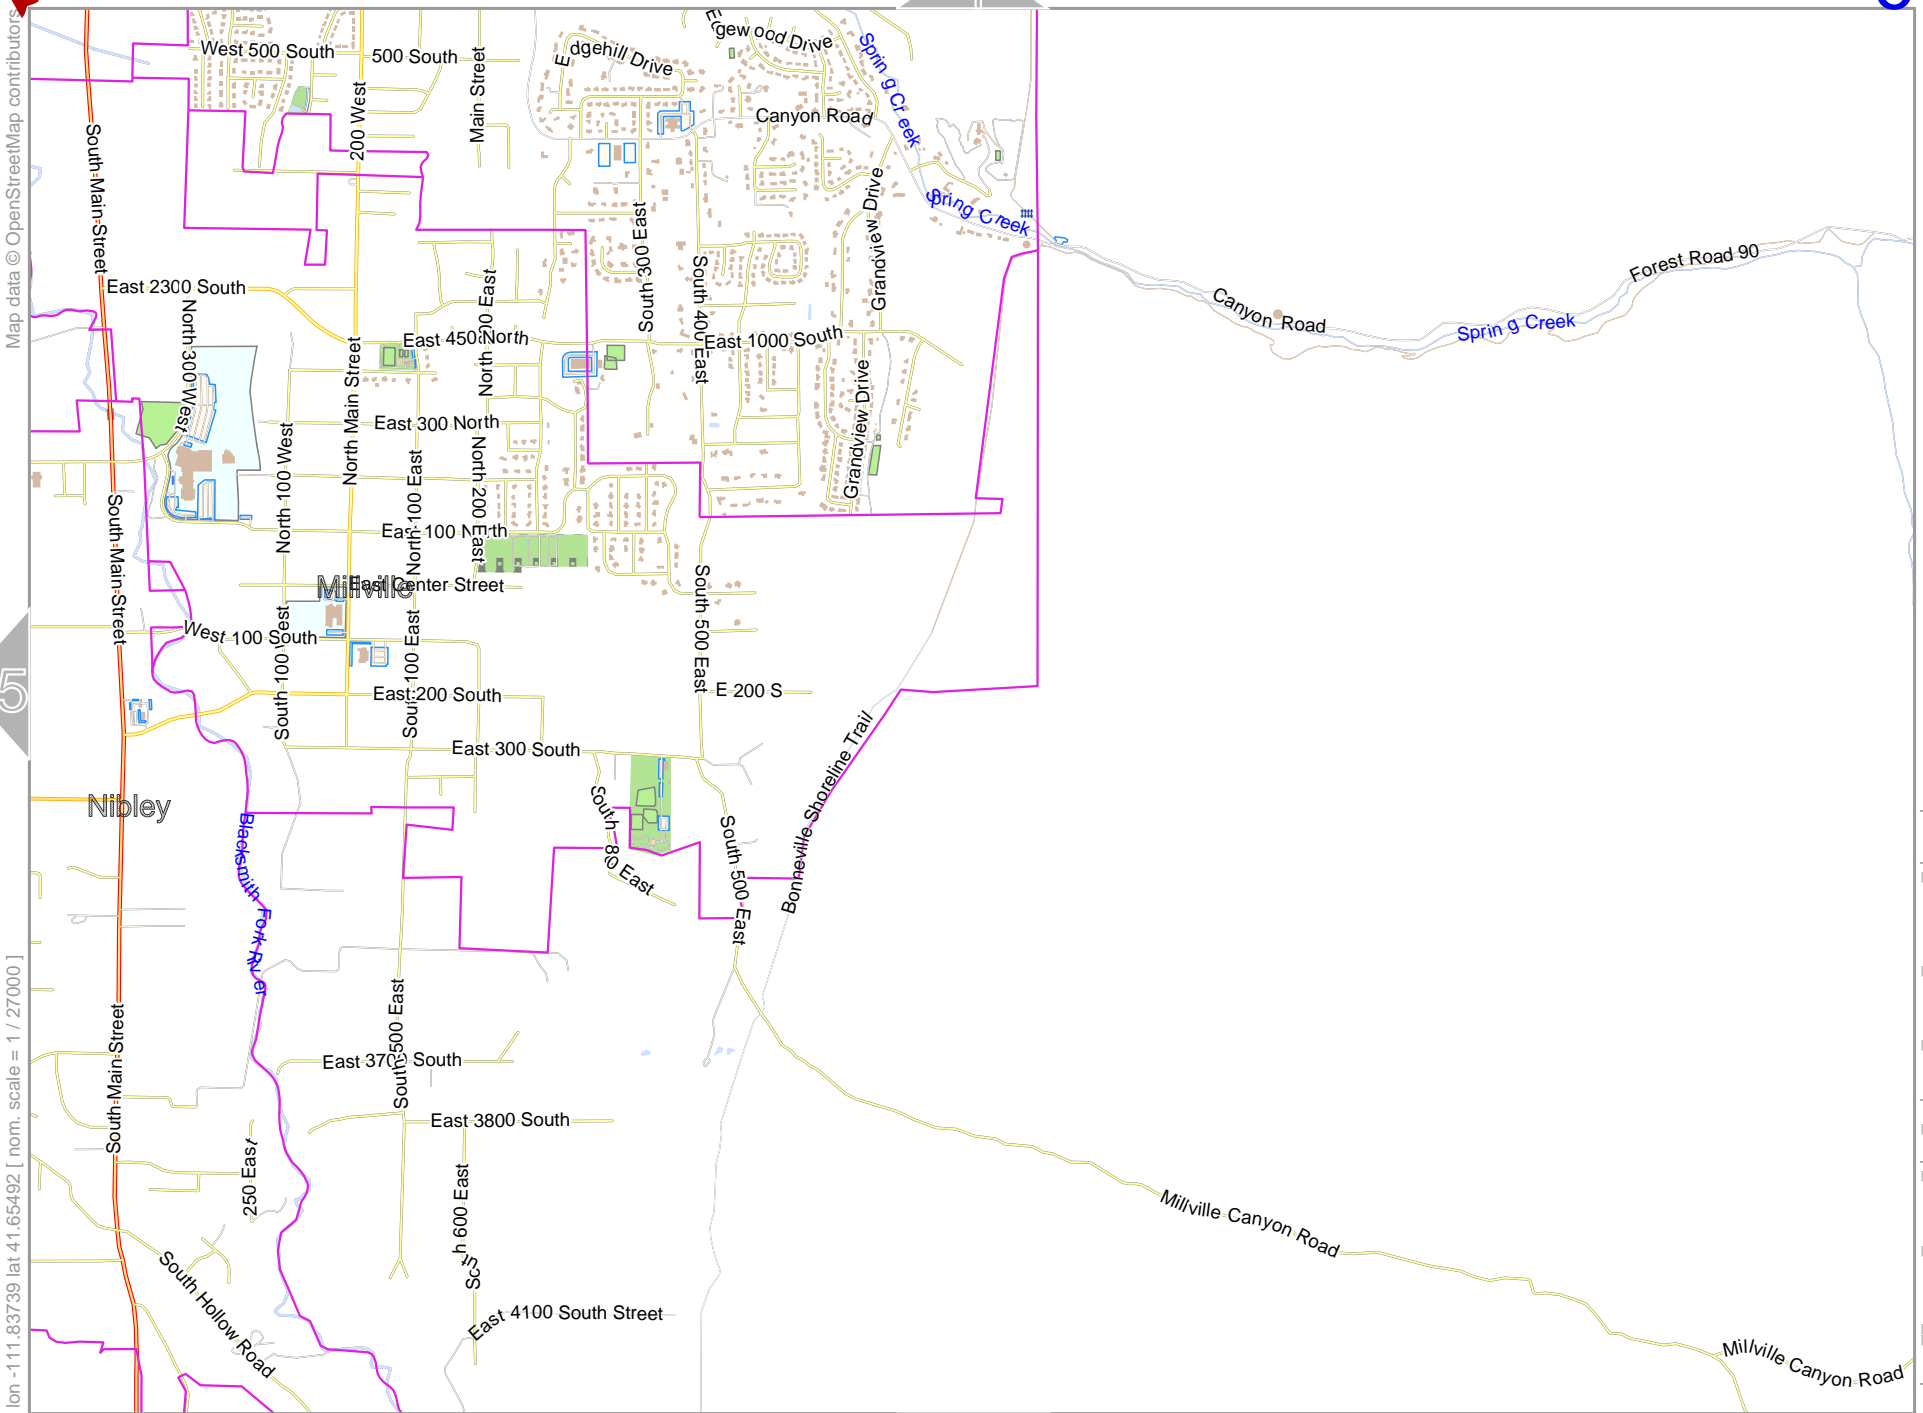

www.milvusmap.eu

1

2

3

Map data © OpenStreetMap contributors

lon -111.83739 lat 41.74530 [nom. scale = 1 / 27000]

lon -111.75649 lat 41.79049

pdfmap_20240421_011442_Example_Map_-111.83_41.7001_965.pdf

Example_Map

Map data © OpenStreetMap contributors

lon -111.91829 lat 41.70011 [nom. scale = 1 / 27000]

lon -111.83739 lat 41.74530

pdfmap_20240421_011442_Example_Map_-111.83_41.7001_965.pdf

Example_Map

4

8

Map data © OpenStreetMap contributors

lon -111.75649 lat 41.70011

pdfmap_20240421_011442_Example_Map_-111.83_41.7001_965.pdf

lon -111.83739 lat 41.65492 [nom. scale = 1 / 27000]

Example_Map

6

8

lon -111.75649 lat 41.65492

pdfmap_20240421_011442_Example_Map_-111.83_41.7001_965.pdf

Map data © OpenStreetMap contributors

lon -111.83739 lat 41.60972 [nom. scale = 1 / 27000]

0 1000 m 2000 m

www.milvusmap.eu

top