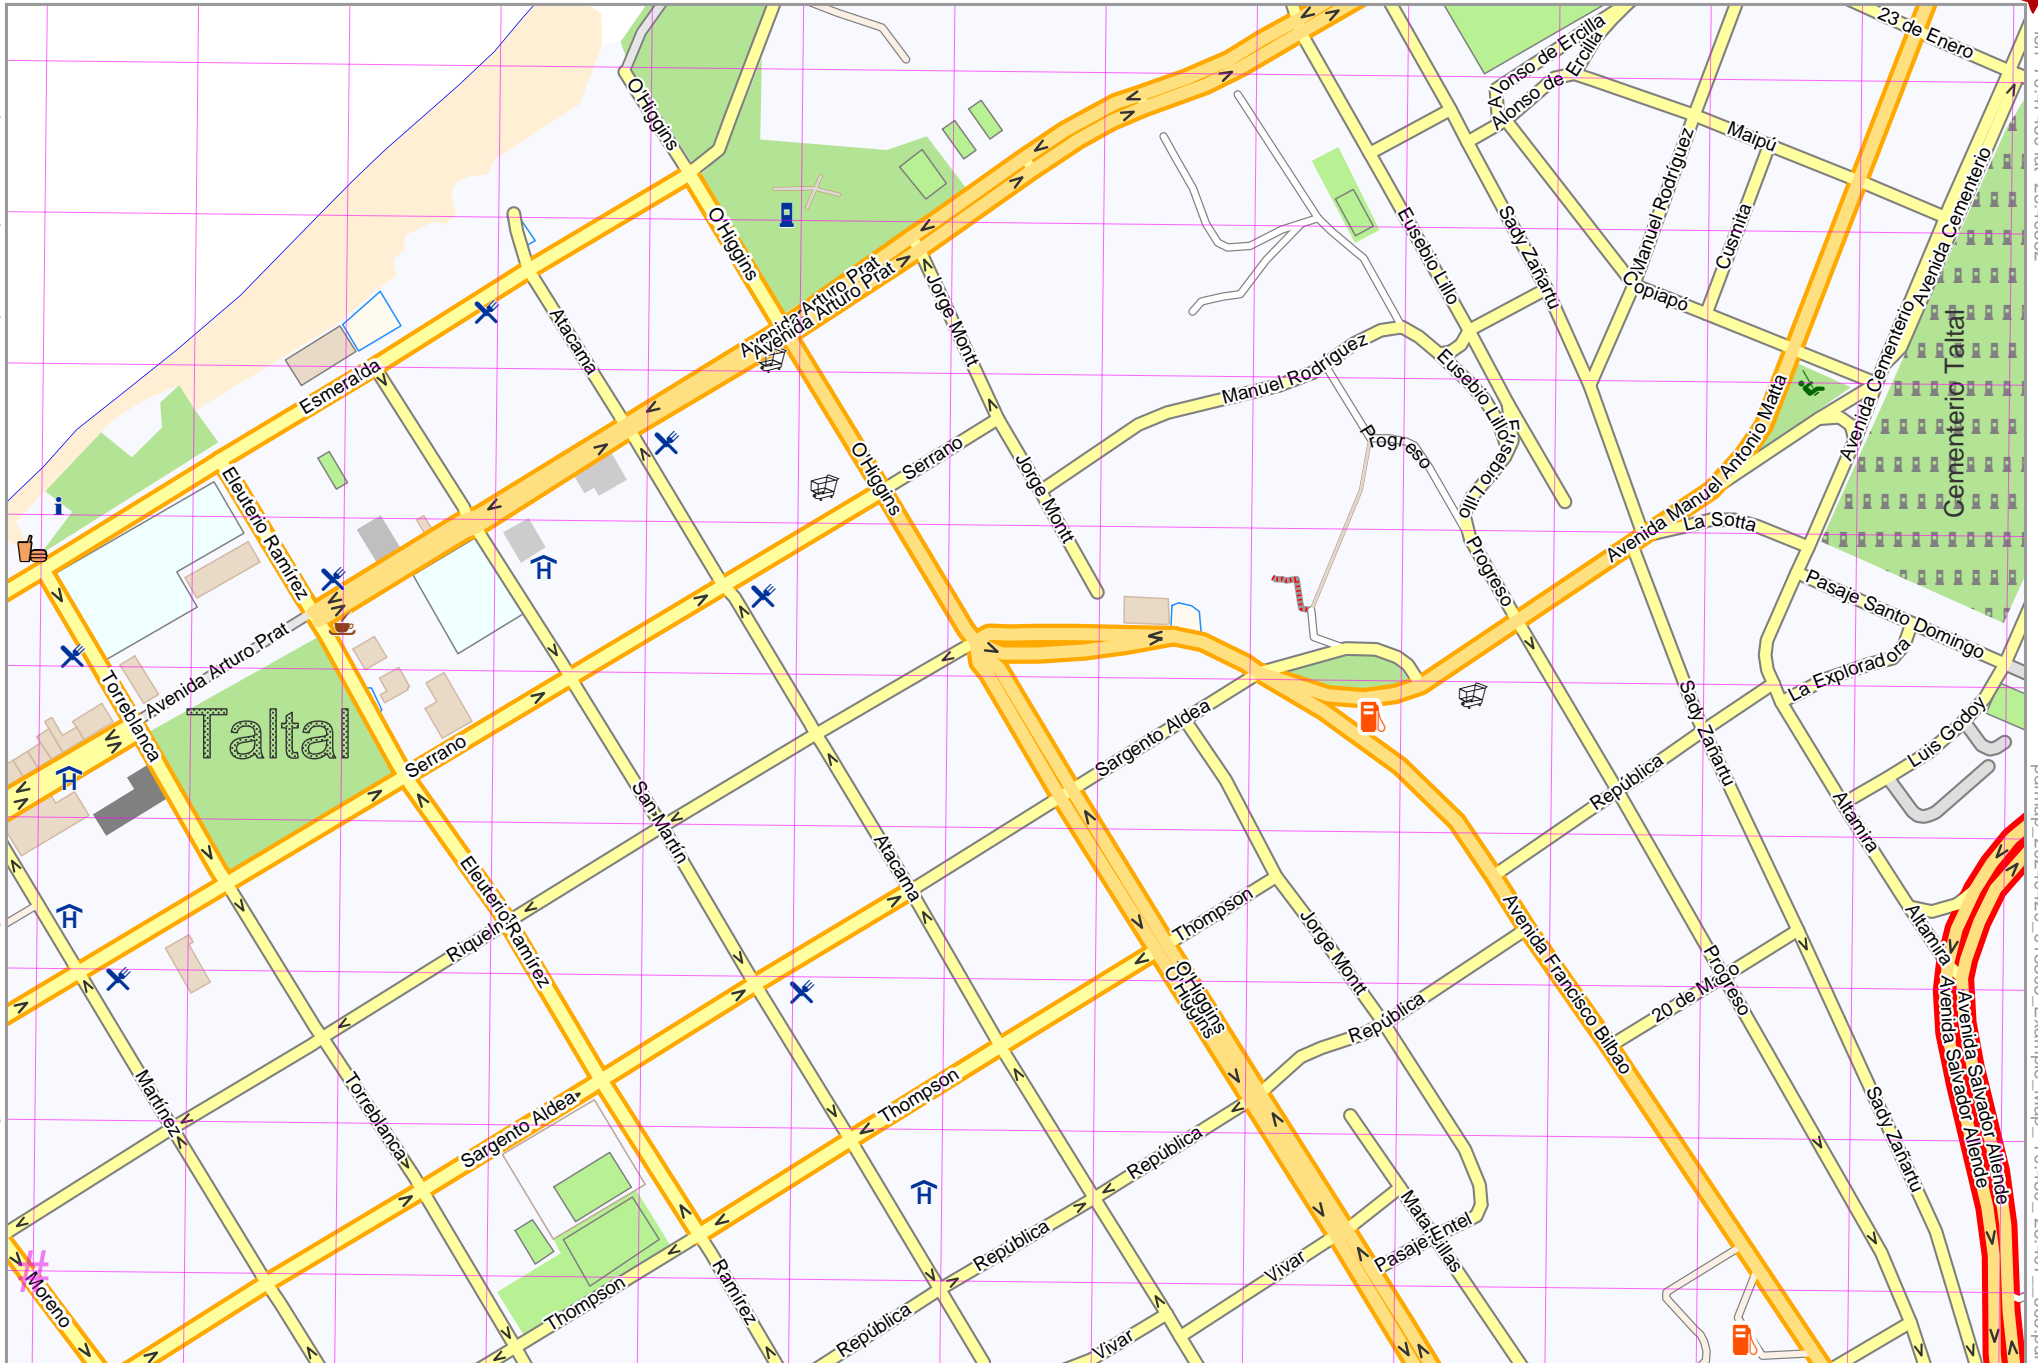

Map data © OpenStreetMap contributors

lon -70.48757 lat -25.41164 [nom. scale = 1 / 5000]

lon -70.47430 lat -25.40352

pdfmap_20240420_013303_Example_Map_-70.480_-25.407_665.pdf

UTM: 19 J easting 350.40 km northing 7188.70 km

UTM-Grid-width = 100m

www.milvusmap.eu