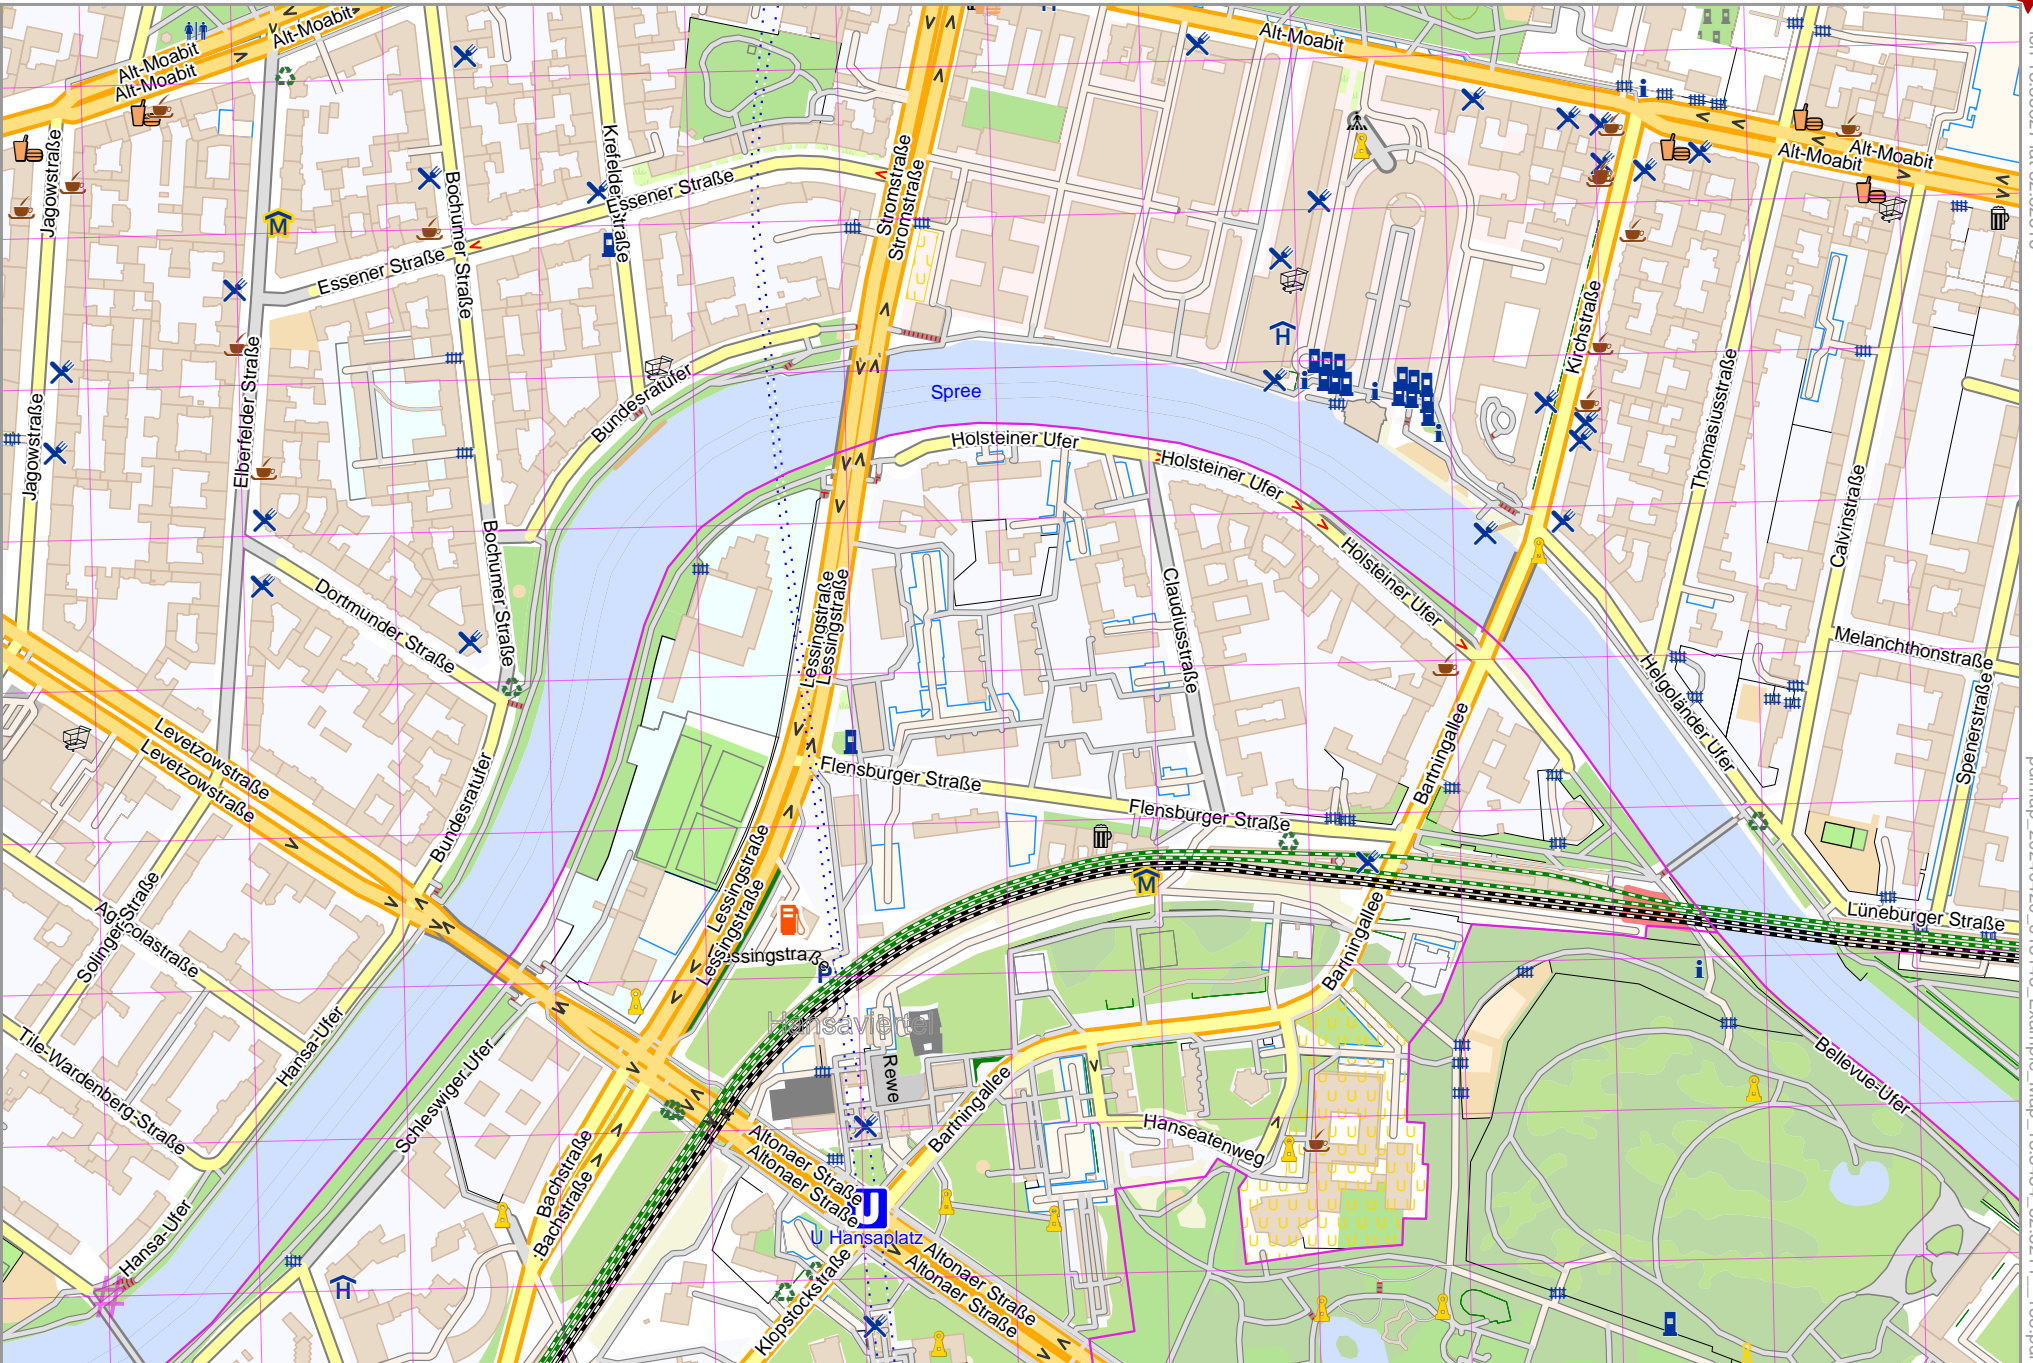

Map data © OpenStreetMap contributors

lon 13.33360 lat 52.51707 [ nom. scale = 1 / 5000 ]

lon 13.35327 lat 52.52516

pdfmap\_20240420\_013145\_Example\_Map\_133434\_52.5211\_158.pdf

# UTM: 33 U easting 387.00 km northing 5819.90 km

UTM-Grid-width = 100m

www.milvusmap.eu