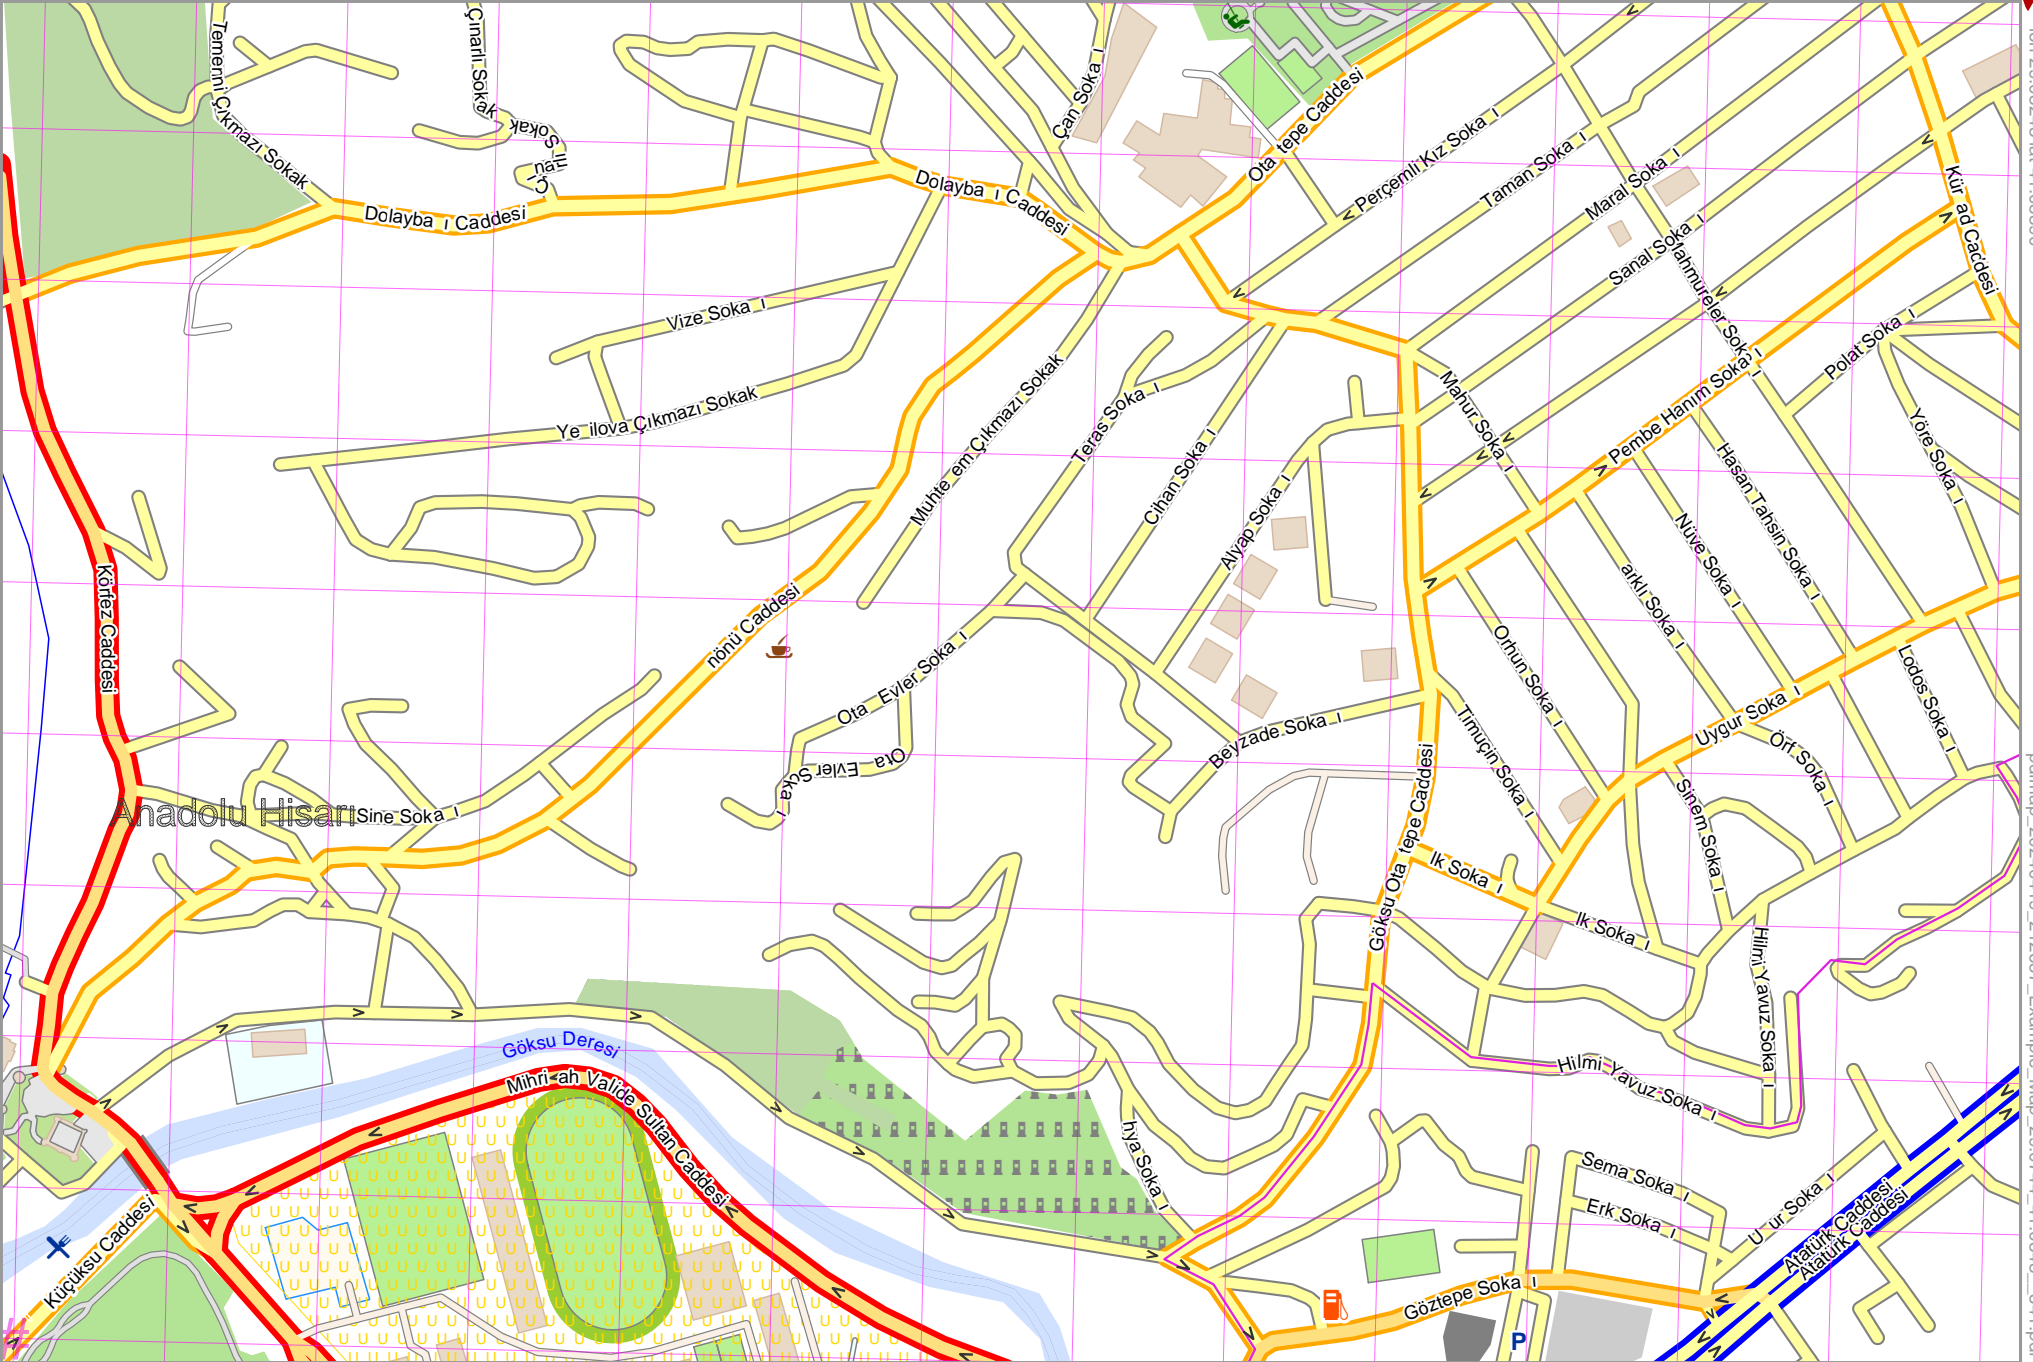

Map data © OpenStreetMap contributors

lon 29.08243 lat 41.08890

lon 29.06654 lat 41.08080 [nom. scale = 1 / 5000]

pdfmap_20240419_212657_Example_Map_29.0744_41.0848_541.pdf

UTM: 35 T easting 673.60 km northing 4549.80 km

UTM-Grid-width = 100m

www.milvusmap.eu