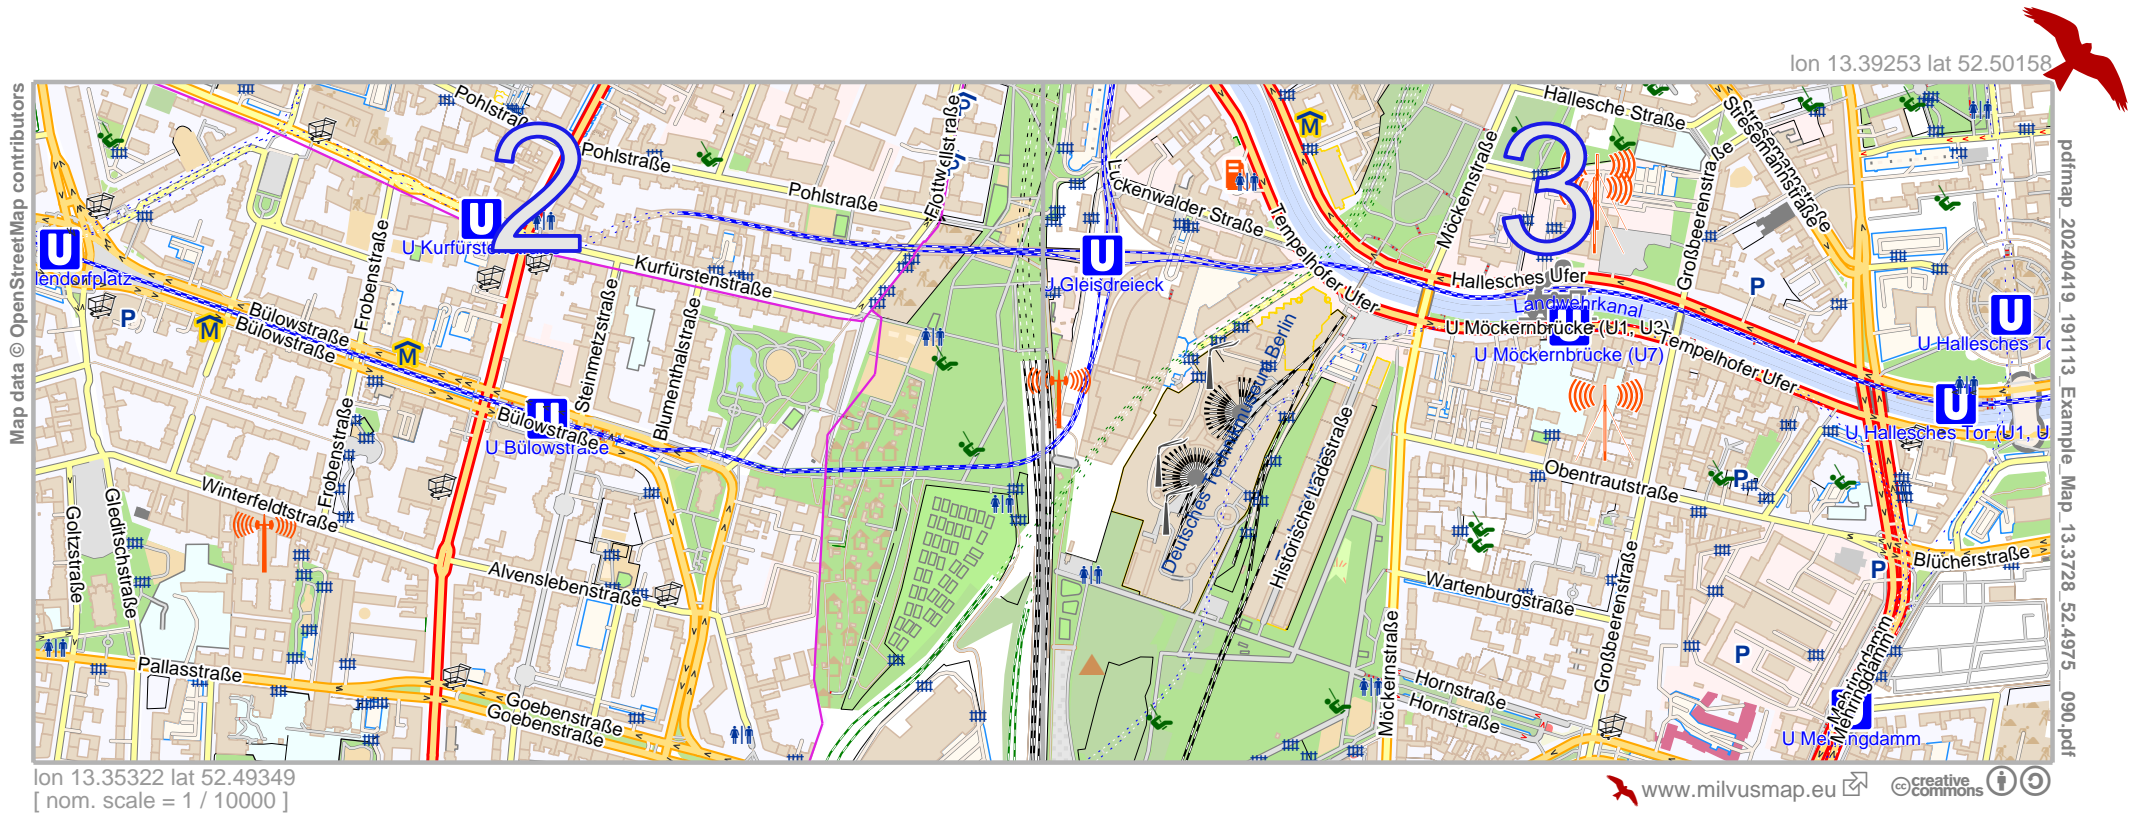

Example_Map

lon 13.35322 lat 52.49349 [nom. scale = 1 / 5000]

UTM: 33 U easting 388.20 km northing 5817.30 km
UTM-Grid-width = 100m

lon 13.37287 lat 52.50158

pdfmap_20240419_191113_Example_Map_133728_524975_090.pdf

Map data © OpenStreetMap contributors

lon 13.37287 lat 52.49349 [nom. scale = 1 / 5000]

lon 13.39253 lat 52.50158

pdfmap_20240419_191113_Example_Map_133728_524975_090.pdf

UTM: 33 U easting 389.60 km northing 5817.20 km

UTM-Grid-width = 100m