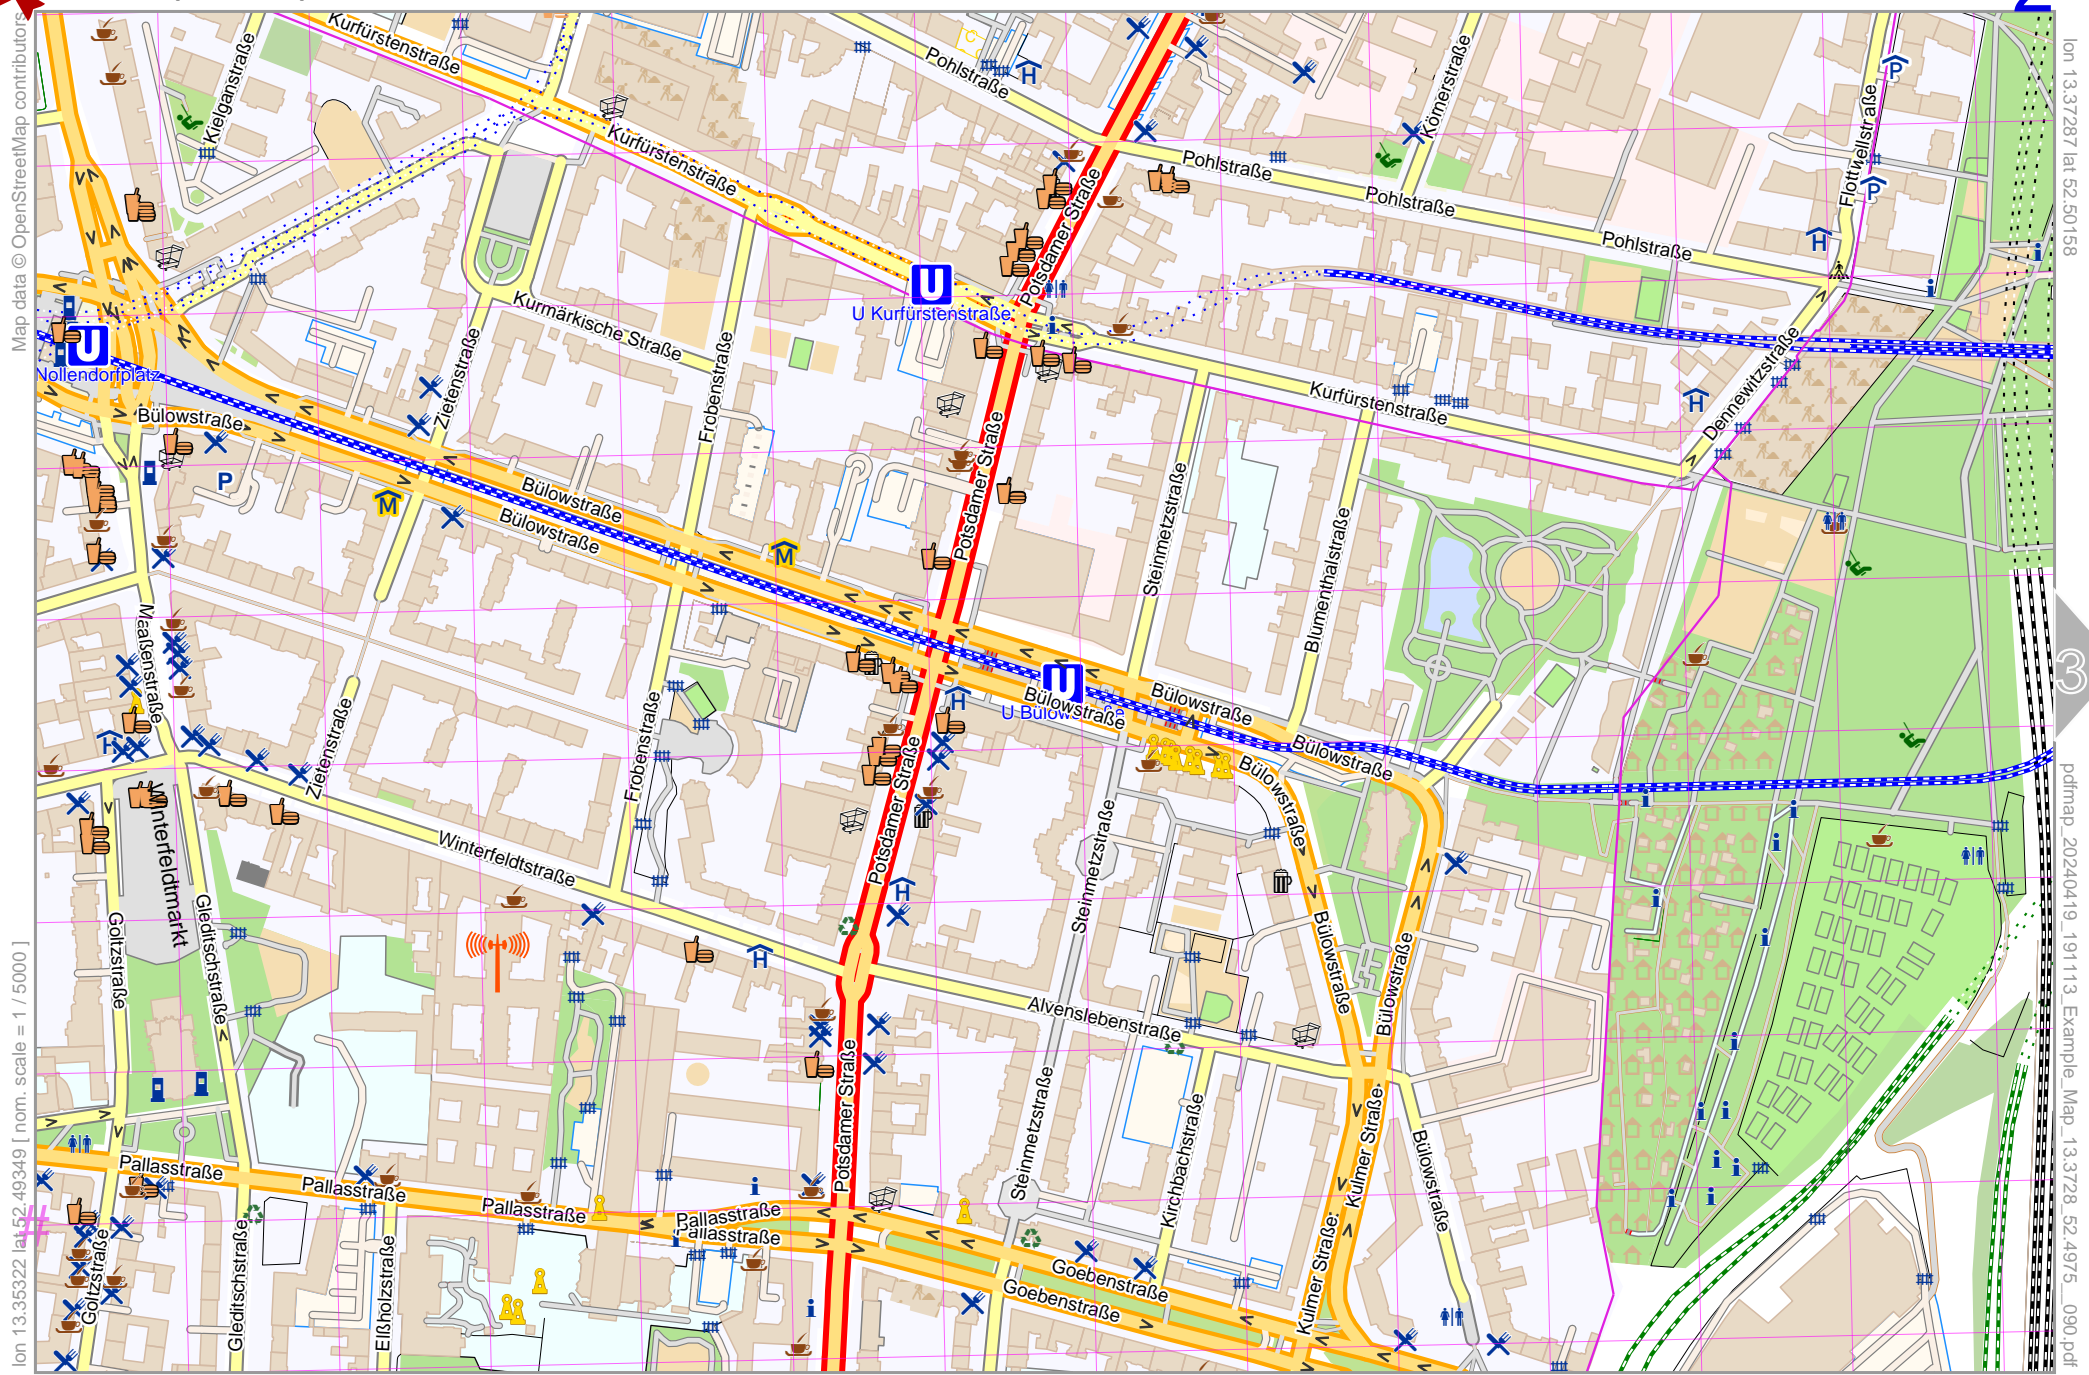

Example_Map

lon 13.35322 lat 52.49349 [nom. scale = 1 / 5000]

UTM: 33 U easting 388.20 km northing 5817.30 km
UTM-Grid-width = 100m

lon 13.37287 lat 52.50158

pdfmap_20240419_191113_Example_Map_133728_524975_090.pdf

Map data © OpenStreetMap contributors

lon 13.37287 lat 52.49349 [nom. scale = 1 / 5000]

lon 13.39253 lat 52.50158

pdfmap_20240419_191113_Example_Map_133728_524975_090.pdf

UTM: 33 U easting 389.60 km northing 5817.20 km

UTM-Grid-width = 100m