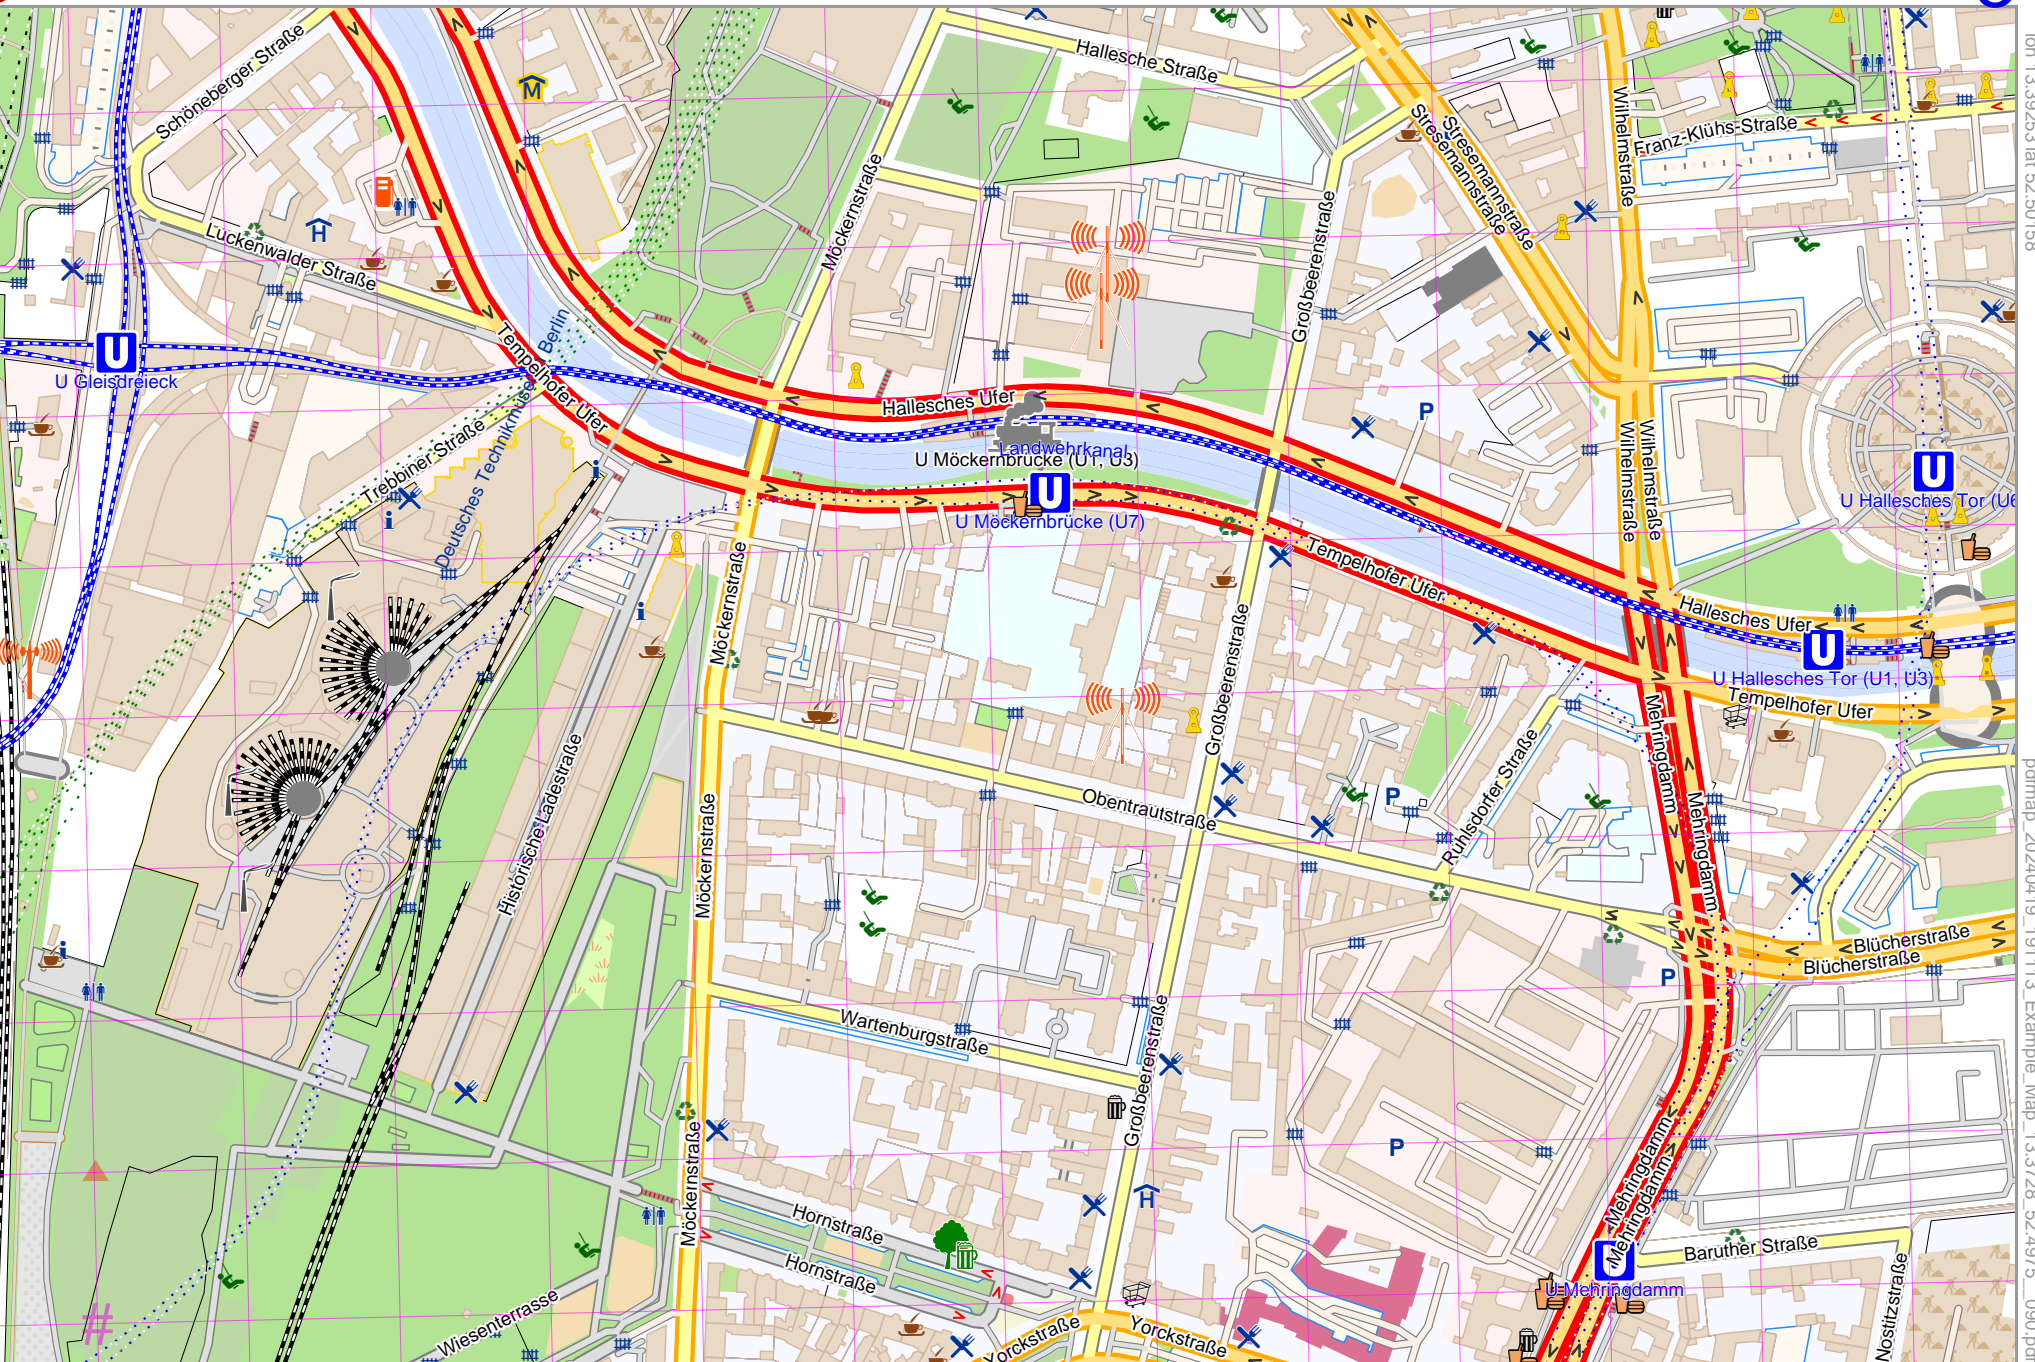

Example_Map

lon 13.35322 lat 52.49349 [nom. scale = 1 / 5000]

UTM: 33 U easting 388.20 km northing 5817.30 km
UTM-Grid-width = 100m

lon 13.37287 lat 52.50158

pdfmap_20240419_191113_Example_Map_133728_524975_090.pdf

Map data © OpenStreetMap contributors

lon 13.37287 lat 52.49349 [nom. scale = 1 / 5000]

lon 13.39253 lat 52.50158

pdfmap_20240419_191113_Example_Map_133728_524975_090.pdf

UTM: 33 U easting 389.60 km northing 5817.20 km

UTM-Grid-width = 100m