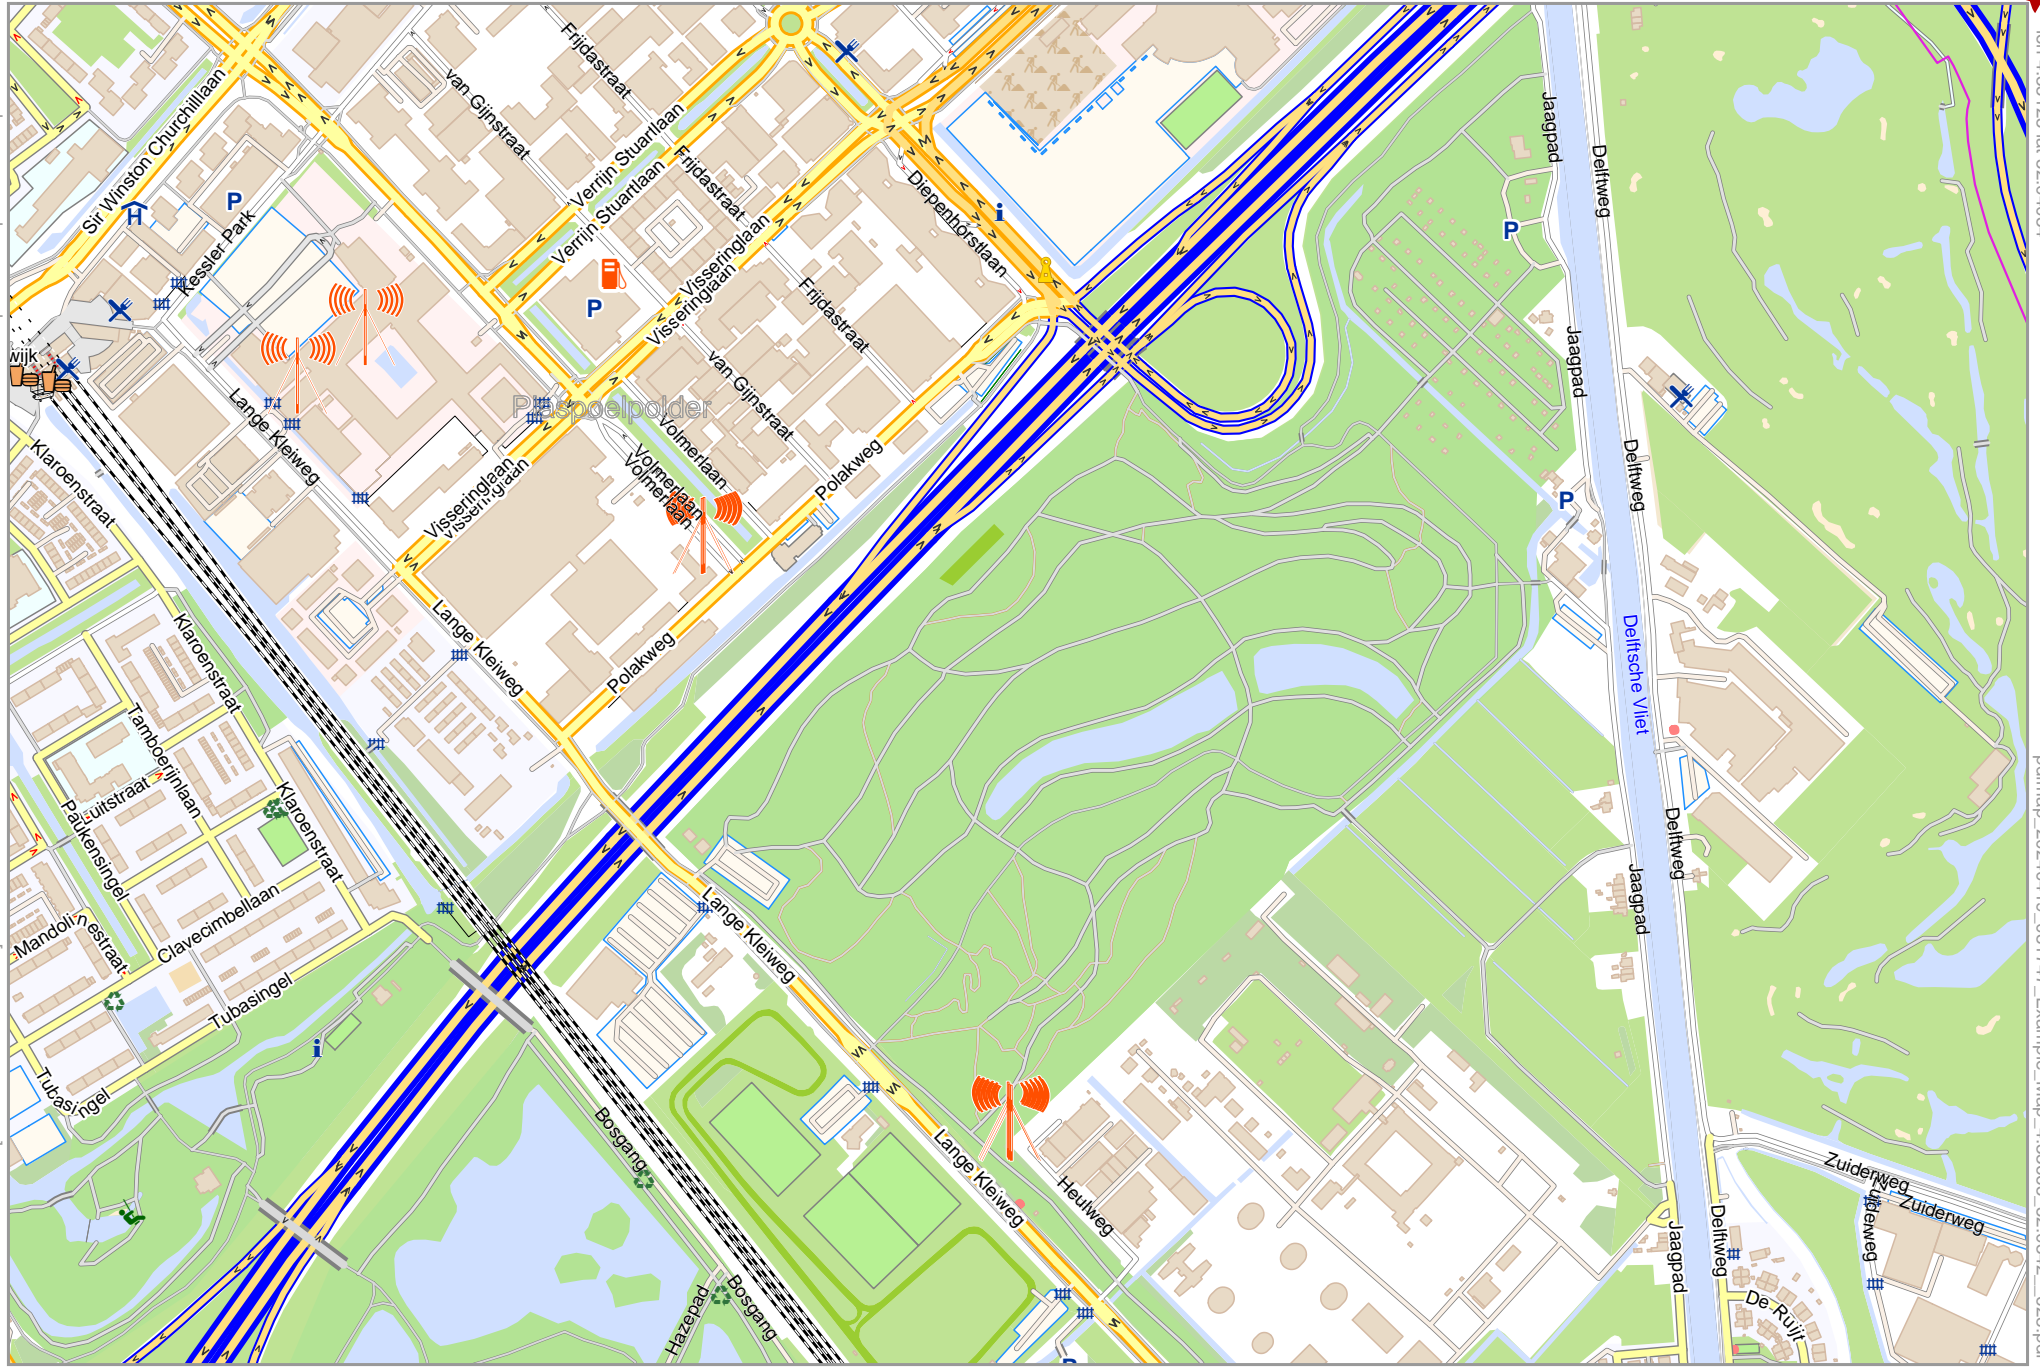

Map data © OpenStreetMap contributors

lon 4.35125 lat 52.04034

lon 4.32207 lat 52.02821 [nom. scale = 1 / 75000]

pdfmap_20240419_081747_Example_Map_4.33665_52.0342_628.pdf

0 100 m 700 m