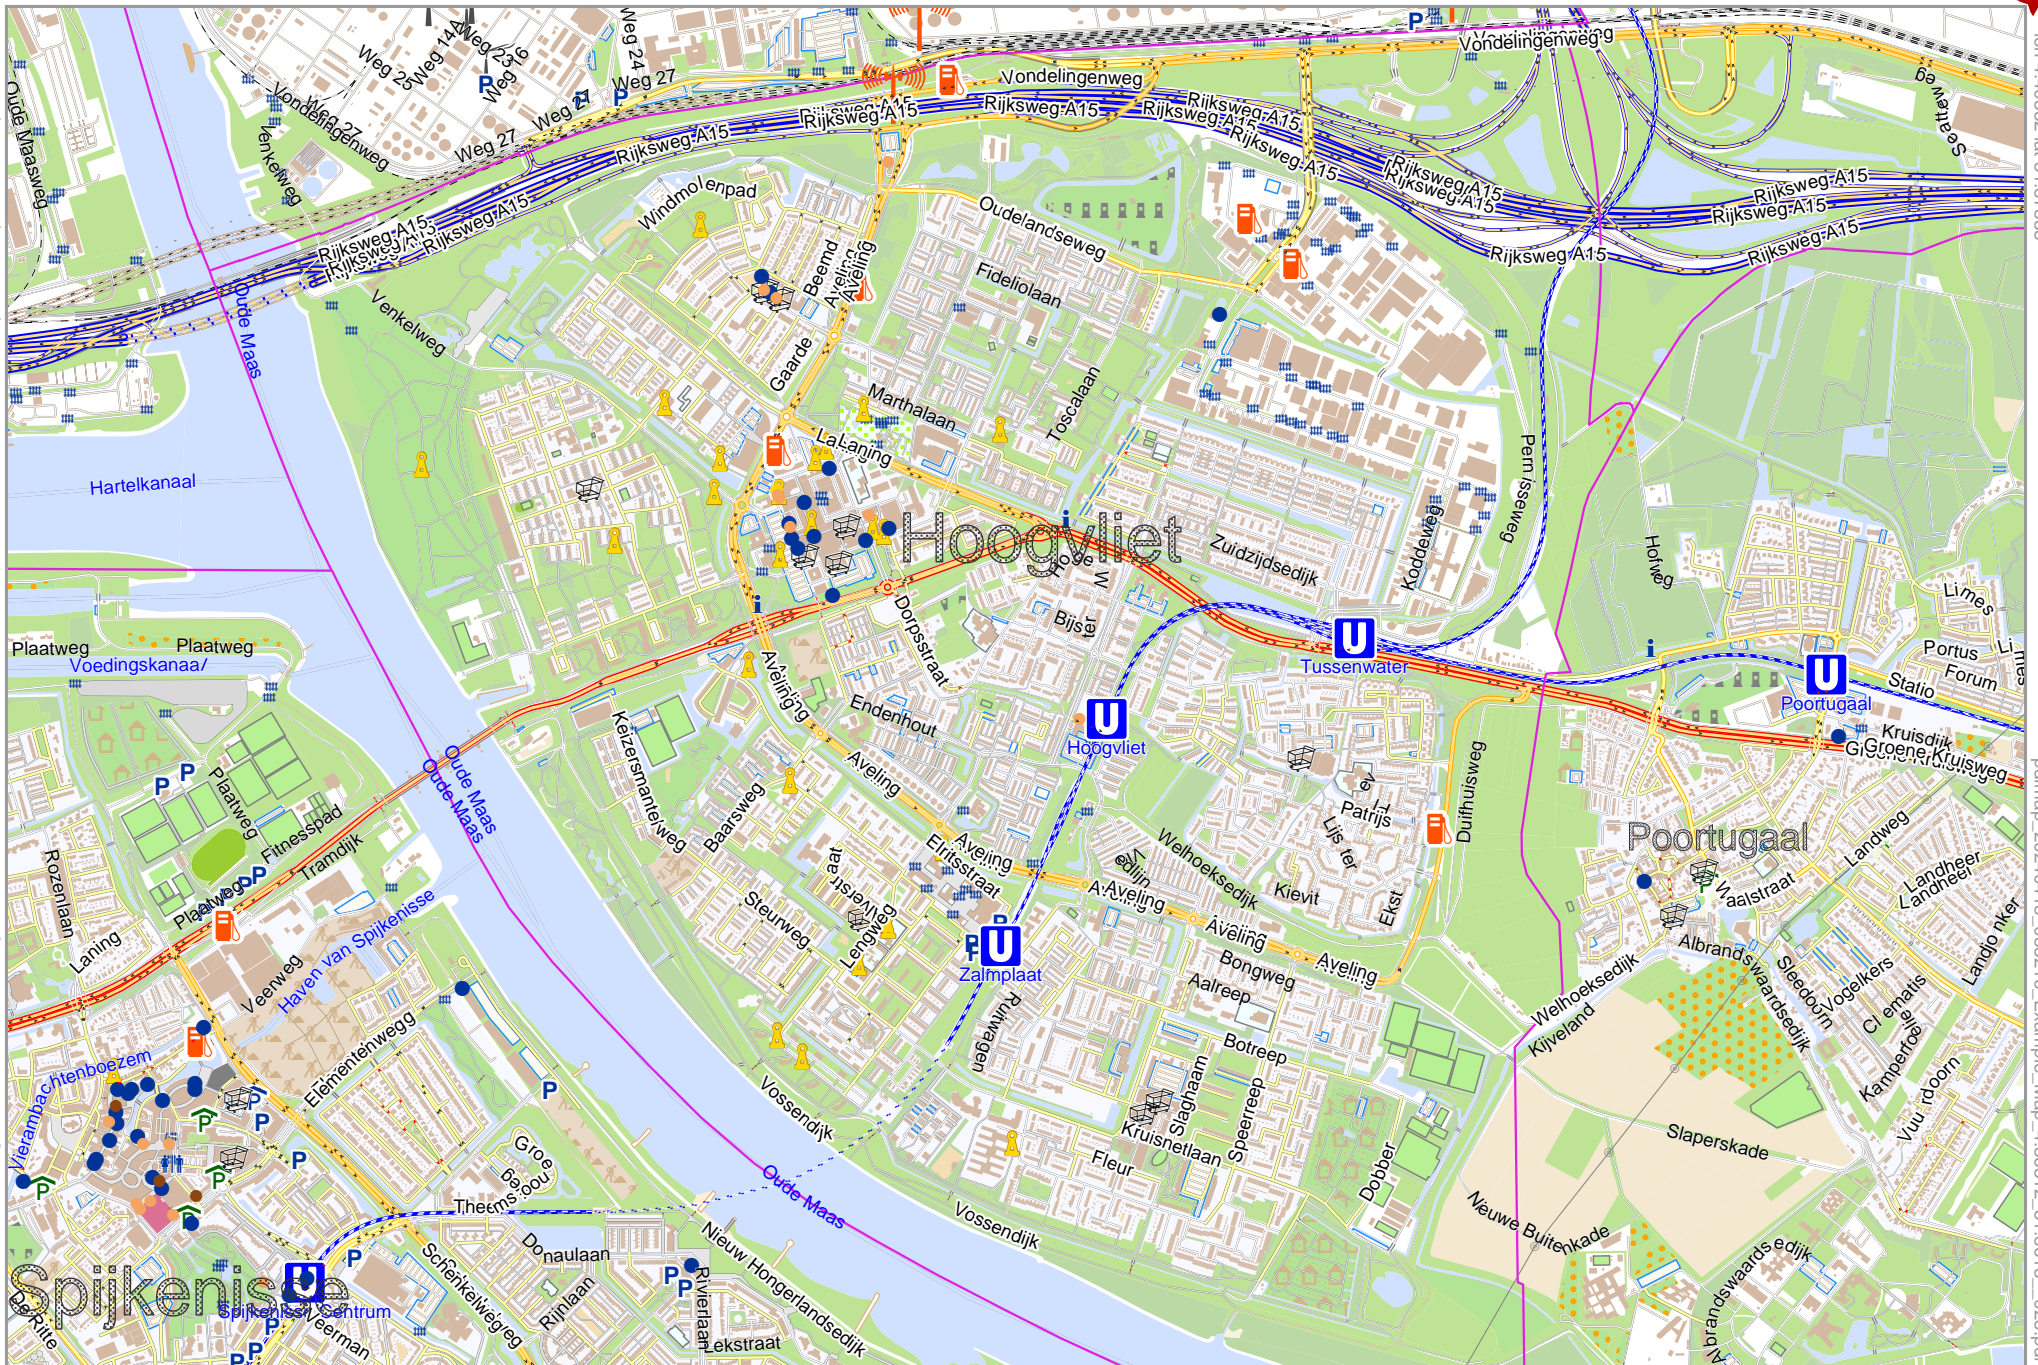

Map data © OpenStreetMap contributors

lon 4.32243 lat 51.84441 [nom. scale = 1 / 21000]

lon 4.40382 lat 51.87838

pdfmap_20240418_083216_Example_Map_4.36312_51.8613_025.pdf

0 1000 m 2000 m