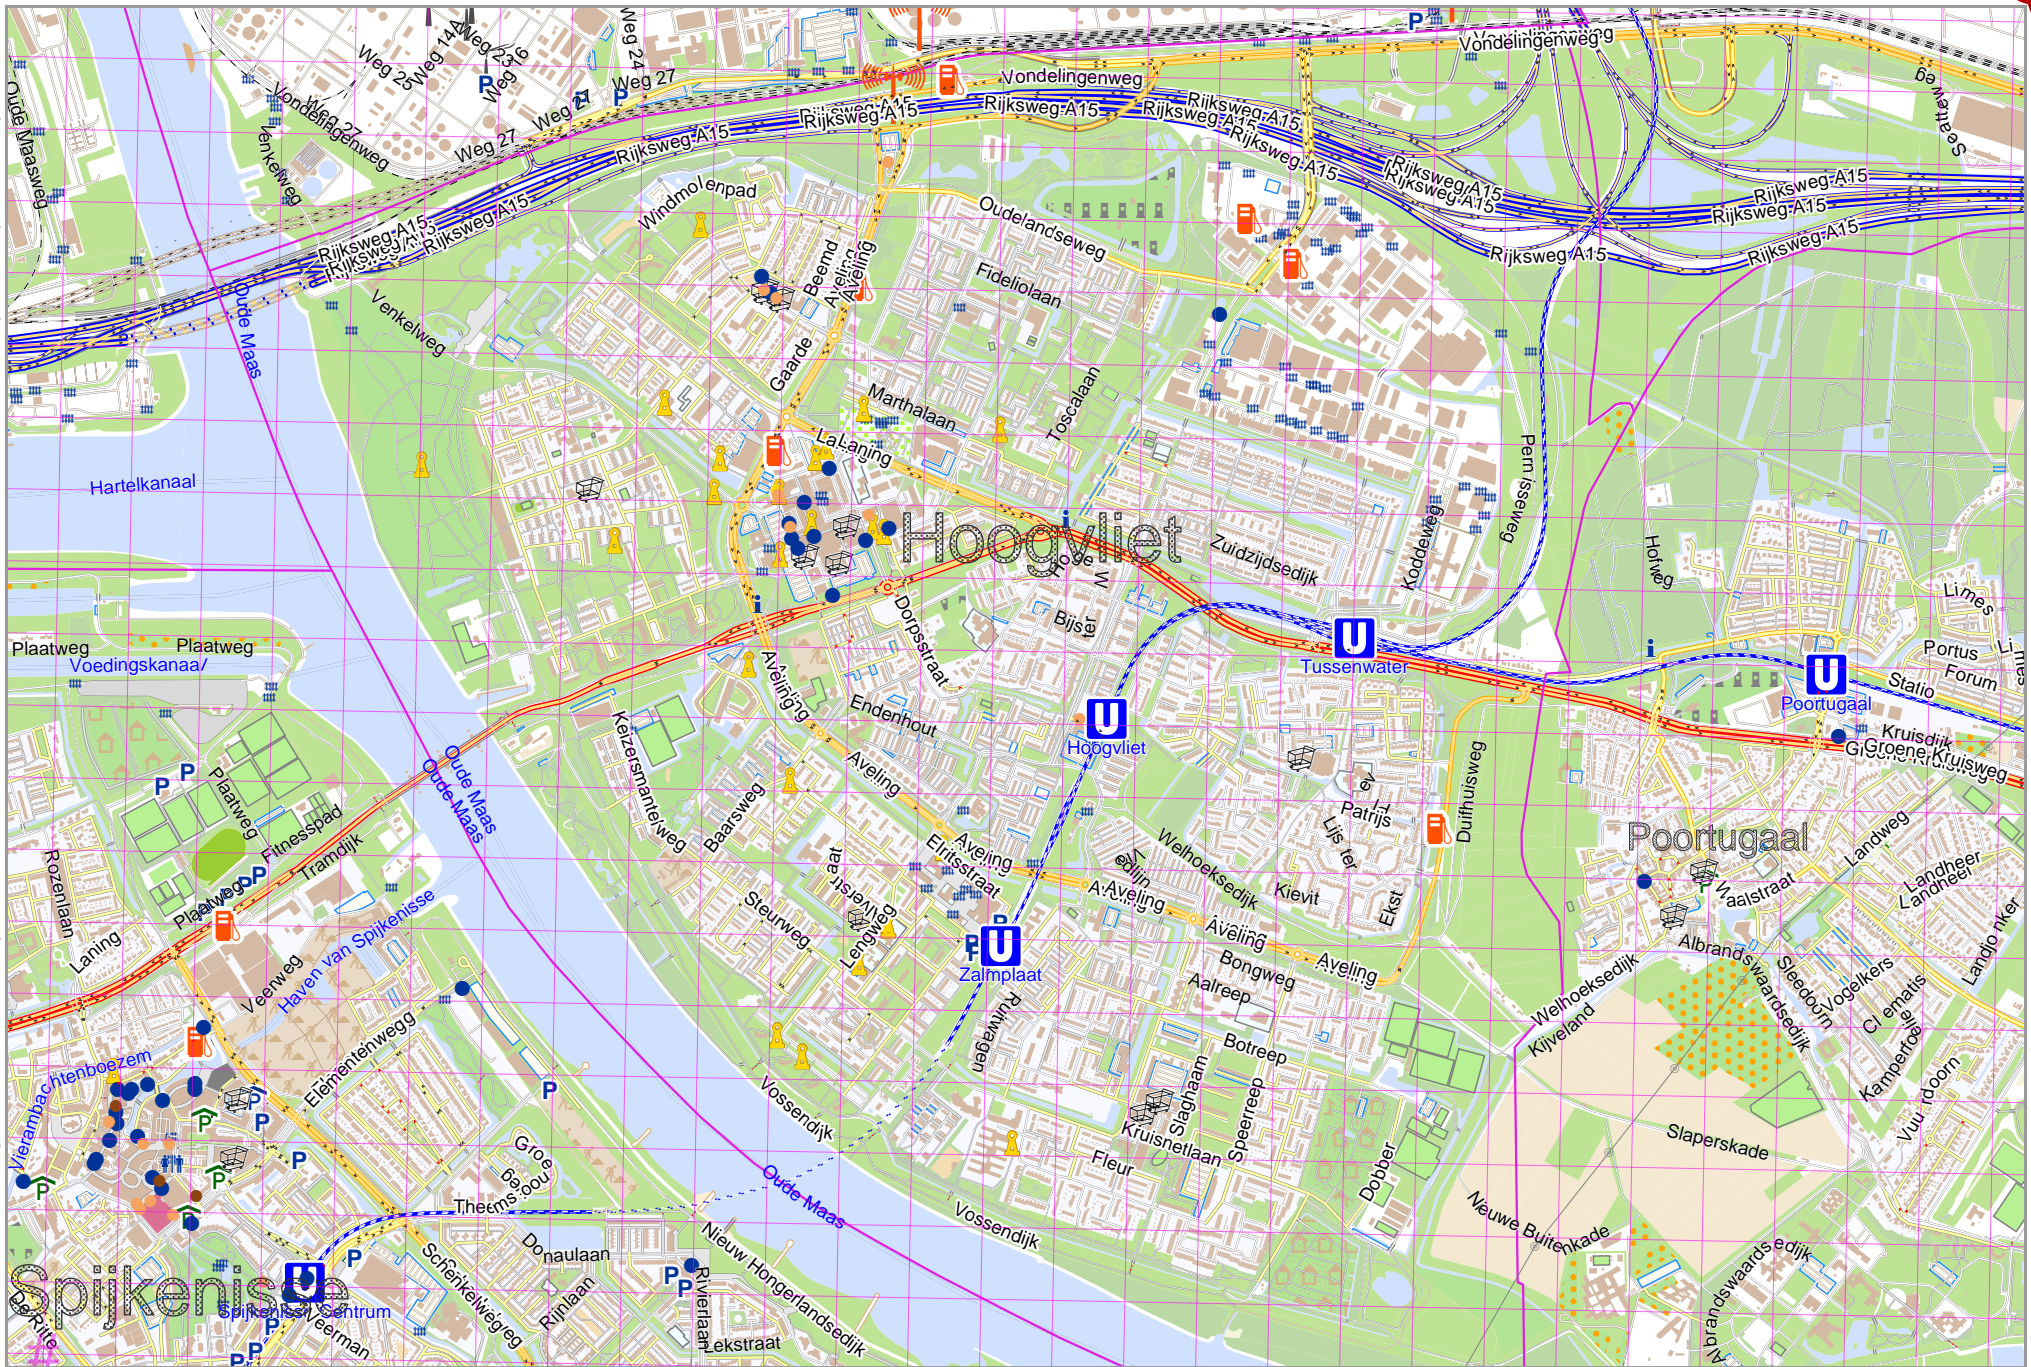

Map data © OpenStreetMap contributors

lon 4.32243 lat 51.84441 [ nom. scale = 1 / 21000 ]

lon 4.40382 lat 51.87838

pdfmap\_20240418\_083135\_Example\_Map\_4.36312\_51.8613\_550.pdf

# UTM: 31 U easting 591.20 km northing 5744.60 km

UTM-Grid-width = 200m