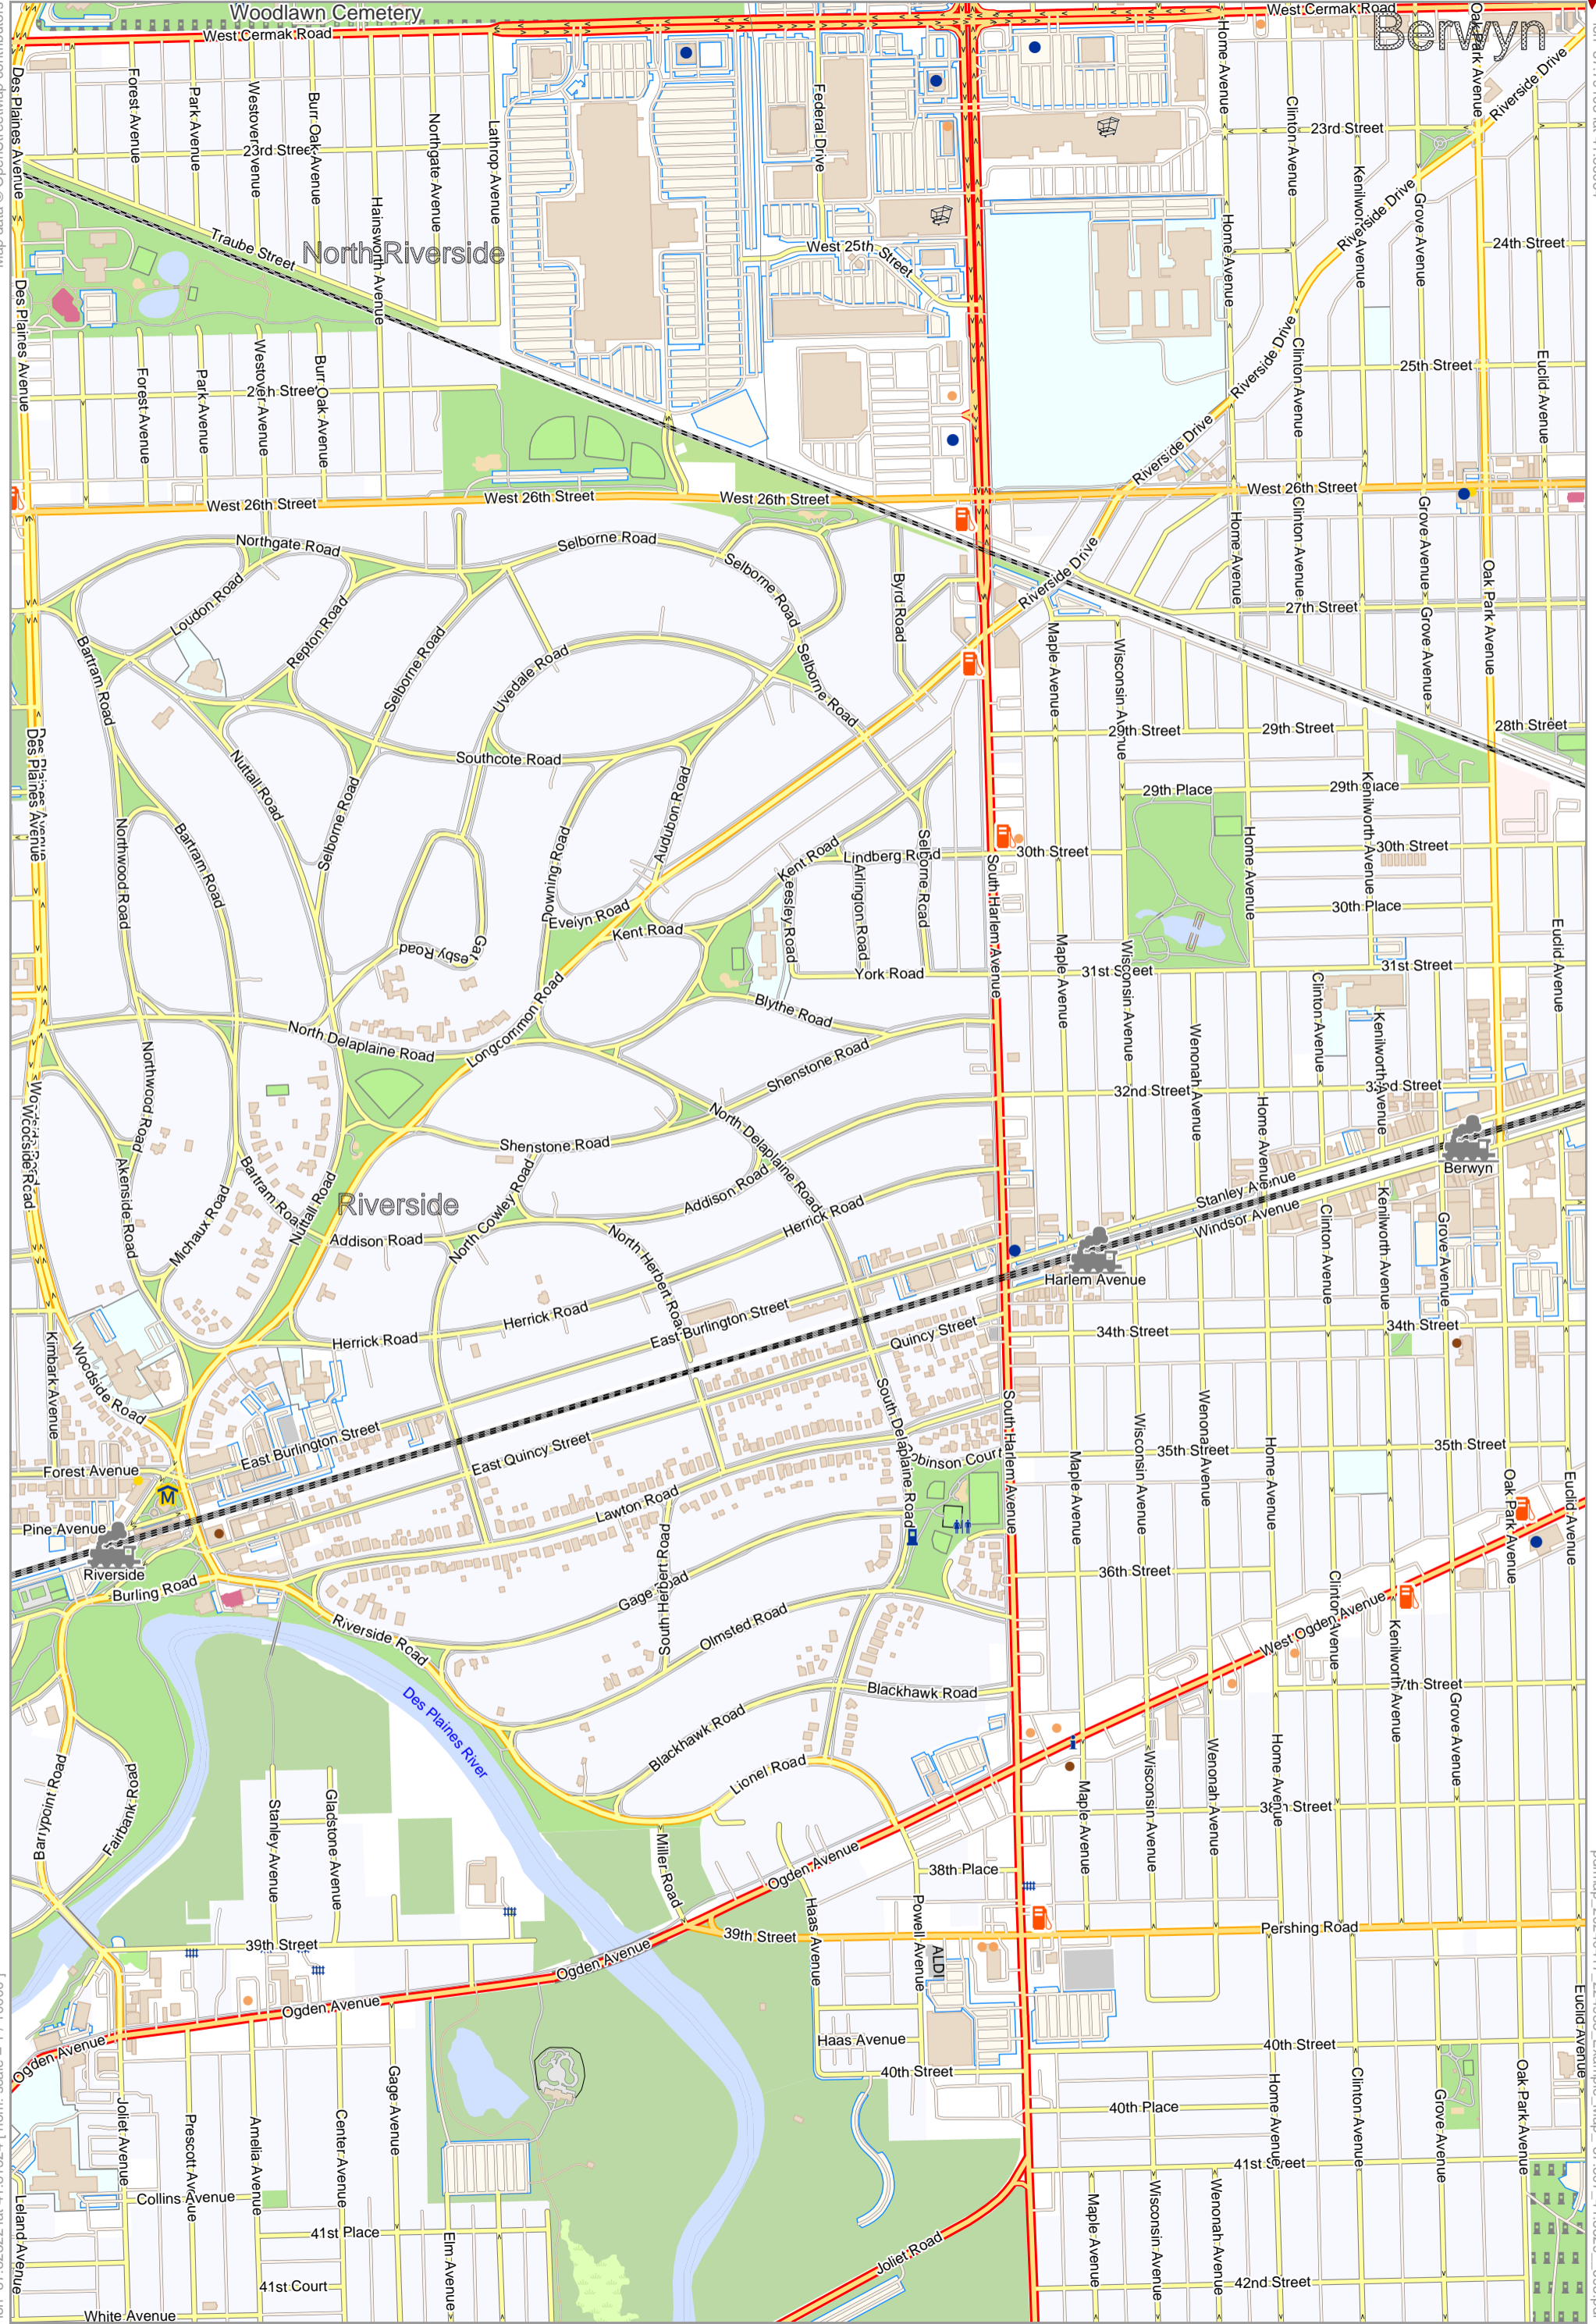

Berwyn

lon -87.79108 lat 41.85064

Map data © OpenStreetMap contributors

lon -87.82322 lat 41.81524 | nom. scale = 1 / 100000

pdfmap_20240417_224933_Example_Map_-87.807_41.8329_698.pdf