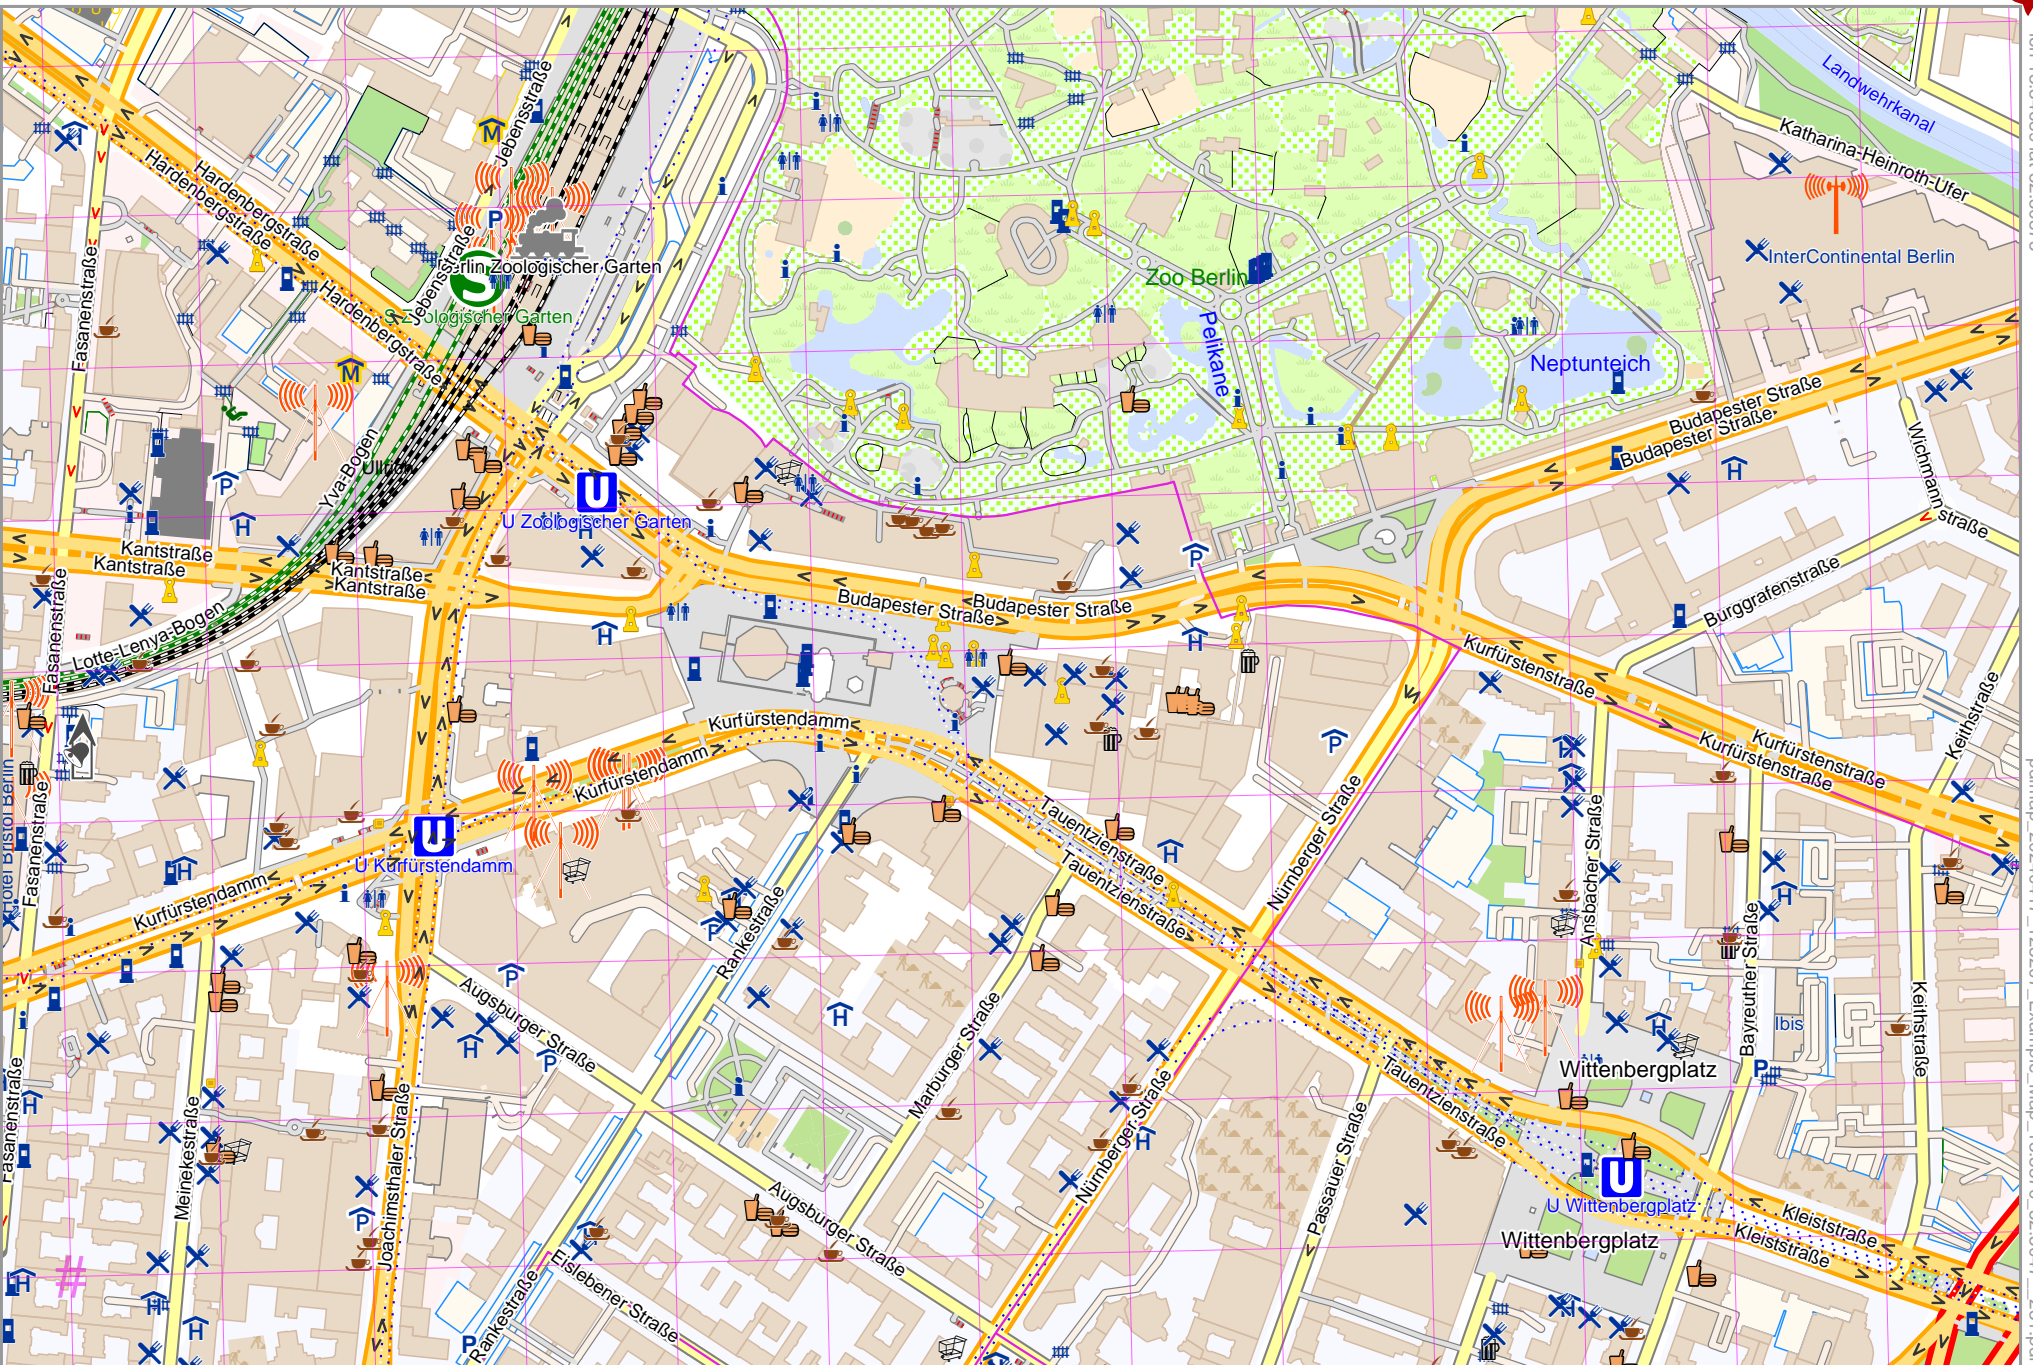

Map data © OpenStreetMap contributors

lon 13.32722 lat 52.50066 [nom. scale = 1 / 5000]

lon 13.34689 lat 52.50875

pdfmap_20240417_123207_Example_Map_133370_52.5047_231.pdf

UTM: 33 U easting 386.50 km northing 5818.10 km

UTM-Grid-width = 100m