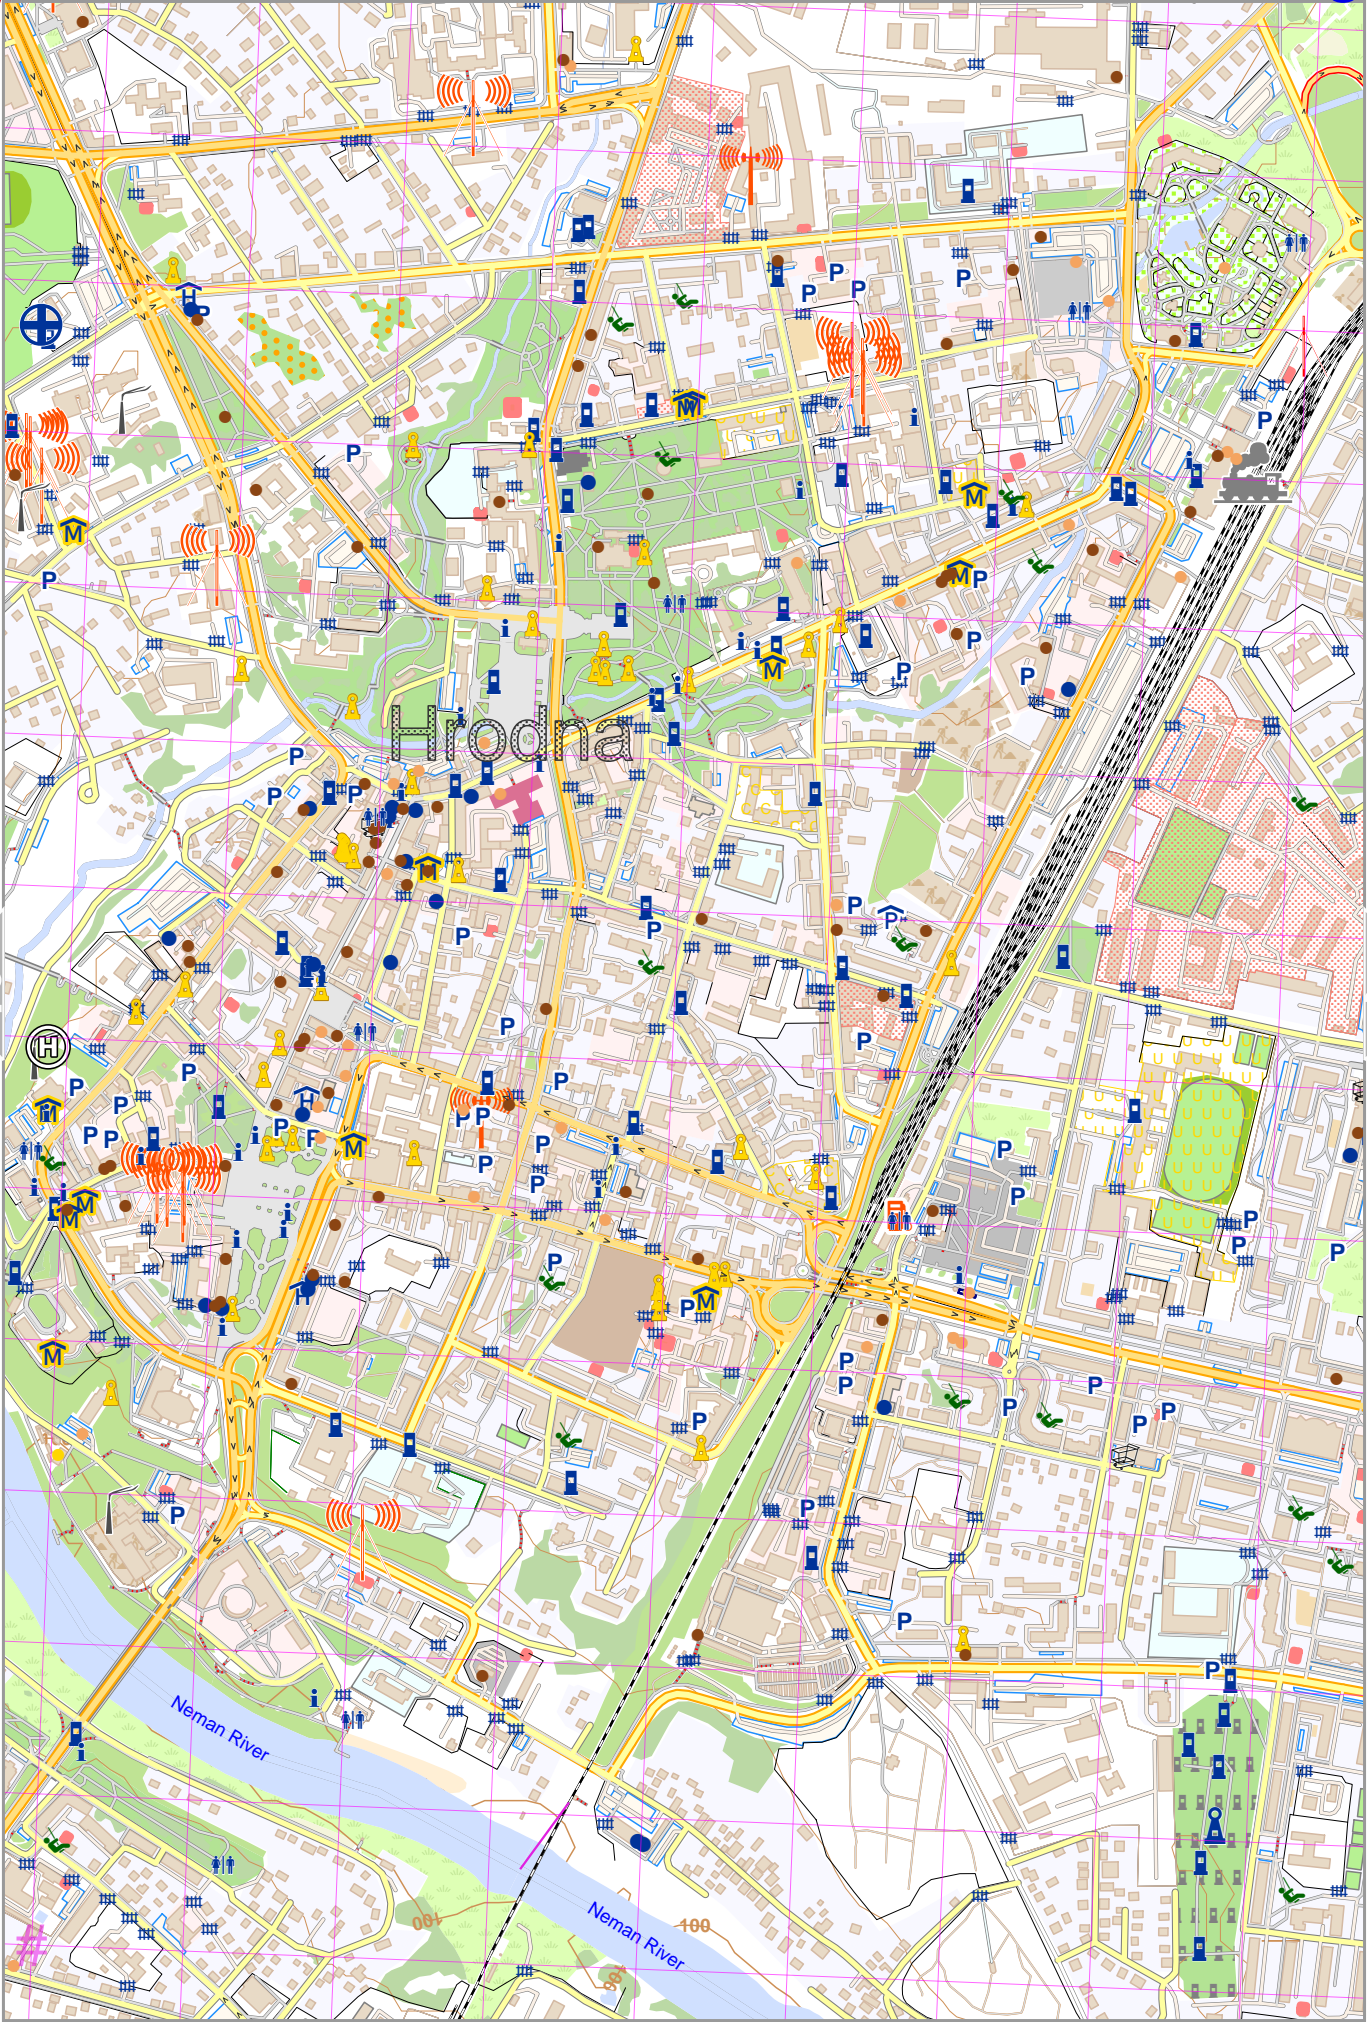

Example_Map

[lon 23.79688 lat 53.66808 | nom. scale = 1 / 100000

UTM: 34 U easting 684.80 km northing 5950.40 km

UTM-Grid-width = 200m
Contour interval = 20m

Example_Map

Map data © OpenStreetMap contributors

[lon 23.82412 lat 53.66808 [nom. scale = 1 / 100000

UTM: 34 U easting 686.60 km northing 5950.40 km

UTM-Grid-width = 200m
Contour interval = 20m

Example_Map

Map data © OpenStreetMap contributors

lon 23.87860 lat 53.68207

[lon 23.85136 lat 53.66808] nom. scale = 1 / 100000

pdfmap_20240416_212629_Example_Map_23.8377_53.6800_791.pdf

UTM: 34 U easting 688.40 km northing 5950.40 km

UTM-Grid-width = 200m
Contour interval = 20m