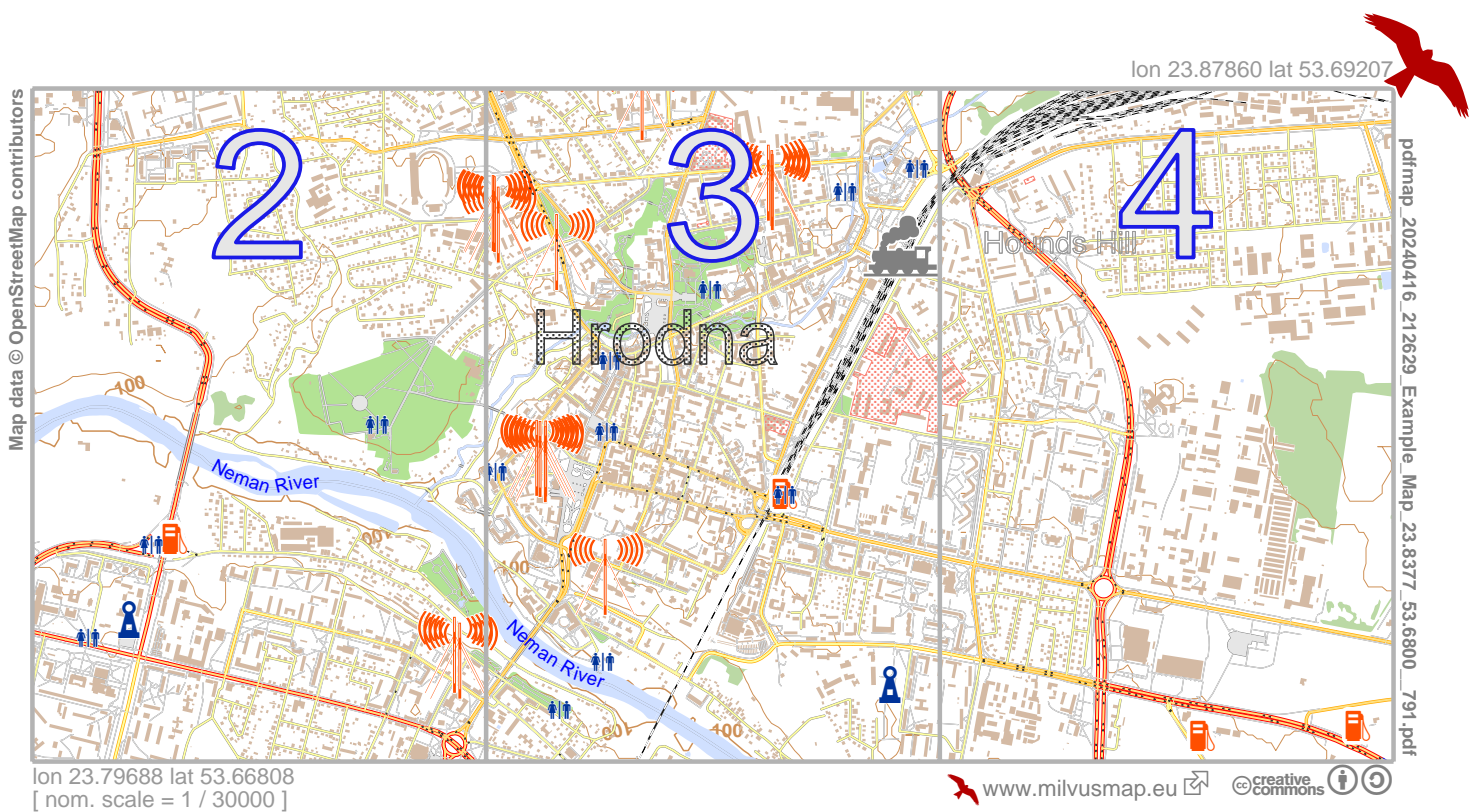

Example_Map

[lon 23.79688 lat 53.66808 | nom. scale = 1 / 100000

UTM: 34 U easting 684.80 km northing 5950.40 km

UTM-Grid-width = 200m
Contour interval = 20m

Example_Map

Map data © OpenStreetMap contributors

[lon 23.82412 lat 53.66808 [nom. scale = 1 / 100000

UTM: 34 U easting 686.60 km northing 5950.40 km

UTM-Grid-width = 200m
Contour interval = 20m

Example_Map

Map data © OpenStreetMap contributors

lon 23.87860 lat 53.68207

[lon 23.85136 lat 53.66808] nom. scale = 1 / 100000

pdfmap_20240416_212629_Example_Map_23.8377_53.6800_791.pdf

UTM: 34 U easting 688.40 km northing 5950.40 km

UTM-Grid-width = 200m
Contour interval = 20m