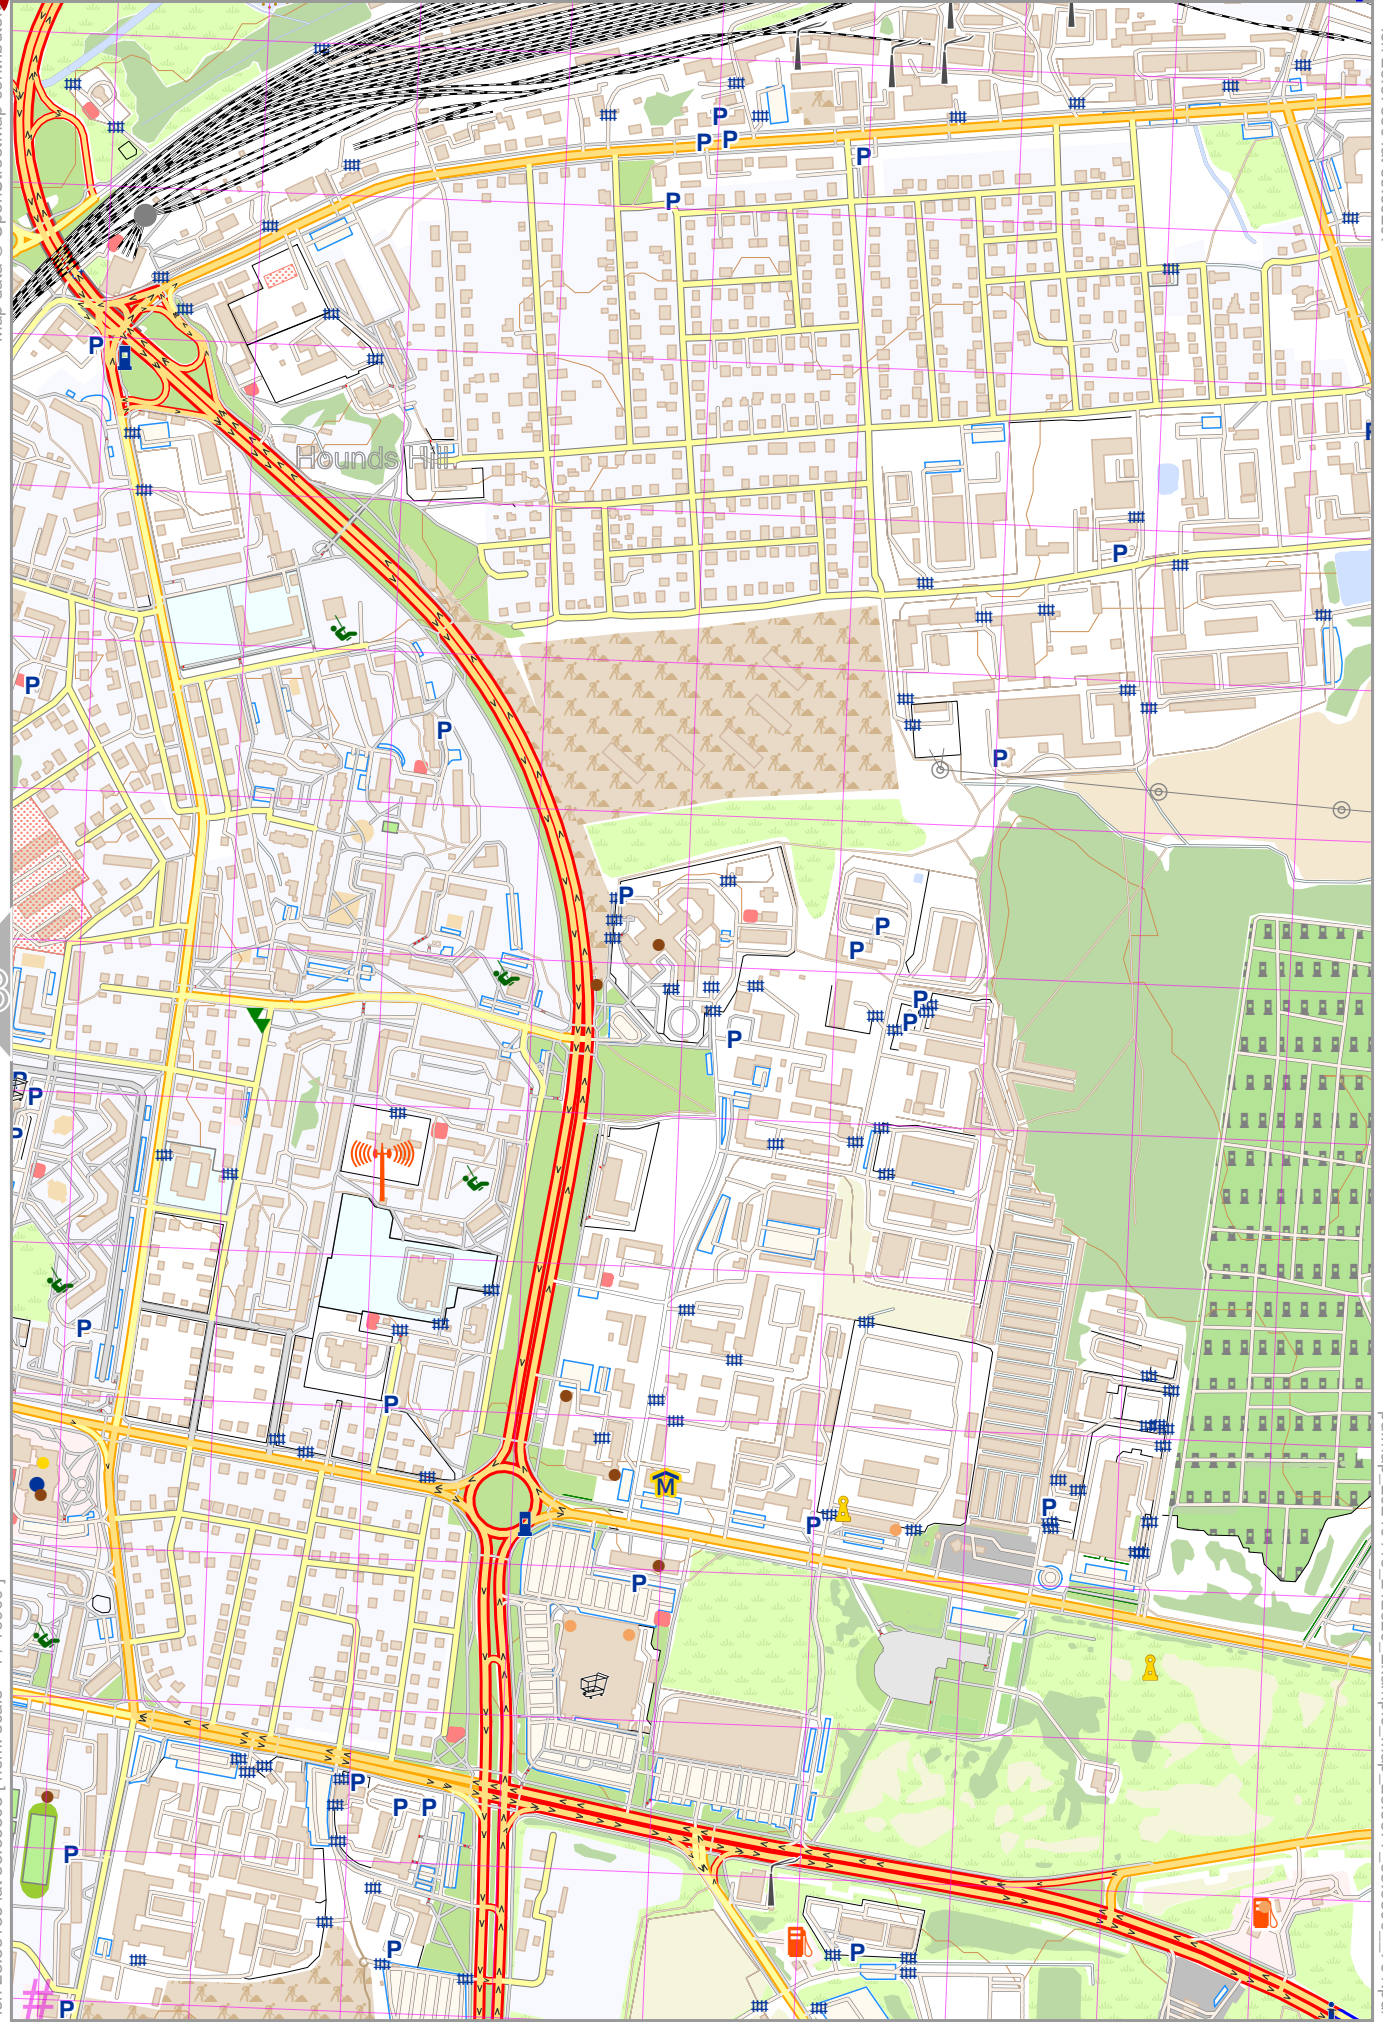

Example_Map

[lon 23.79688 lat 53.66808 | nom. scale = 1 / 100000

UTM: 34 U easting 684.80 km northing 5950.40 km

UTM-Grid-width = 200m
Contour interval = 20m

Example_Map

Map data © OpenStreetMap contributors

[lon 23.82412 lat 53.66808 [nom. scale = 1 / 100000

UTM: 34 U easting 686.60 km northing 5950.40 km

UTM-Grid-width = 200m
Contour interval = 20m

Example_Map

Map data © OpenStreetMap contributors

lon 23.87860 lat 53.68207

[lon 23.85136 lat 53.66808] nom. scale = 1 / 100000

pdfmap_20240416_212629_Example_Map_23.8377_53.6800_791.pdf

UTM: 34 U easting 688.40 km northing 5950.40 km

UTM-Grid-width = 200m
Contour interval = 20m