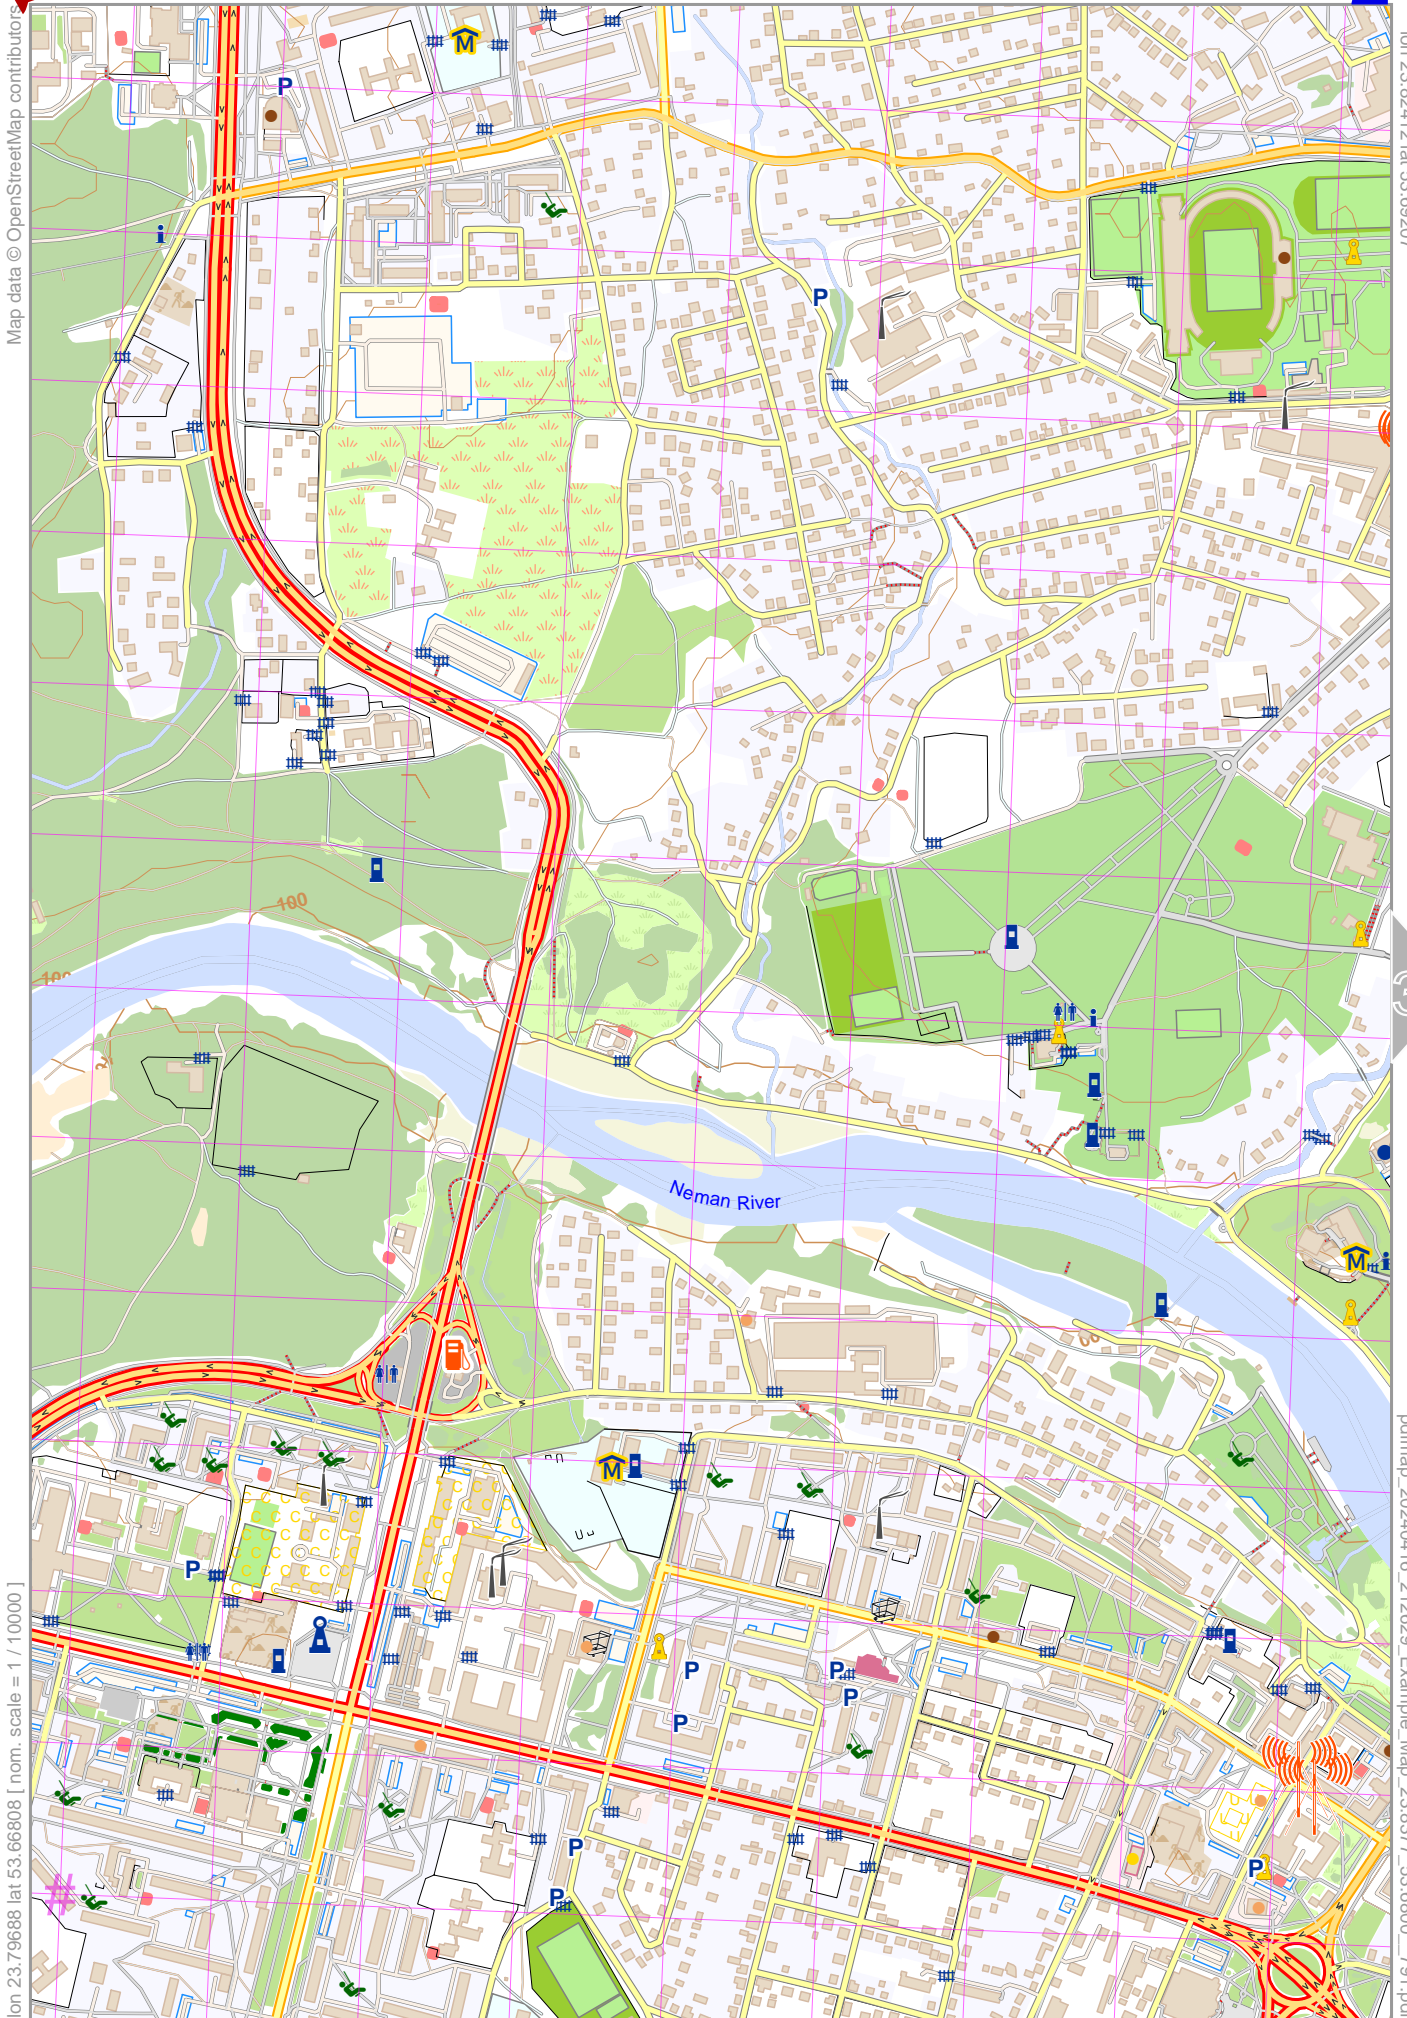

Example_Map

[lon 23.79688 lat 53.66808 | nom. scale = 1 / 100000

UTM: 34 U easting 684.80 km northing 5950.40 km

UTM-Grid-width = 200m
Contour interval = 20m

Example_Map

Map data © OpenStreetMap contributors

[lon 23.82412 lat 53.66808 [nom. scale = 1 / 100000

UTM: 34 U easting 686.60 km northing 5950.40 km

UTM-Grid-width = 200m
Contour interval = 20m

Example_Map

Map data © OpenStreetMap contributors

lon 23.87860 lat 53.68207

[lon 23.85136 lat 53.66808] nom. scale = 1 / 100000

pdfmap_20240416_212629_Example_Map_23.8377_53.6800_791.pdf

UTM: 34 U easting 688.40 km northing 5950.40 km

UTM-Grid-width = 200m
Contour interval = 20m