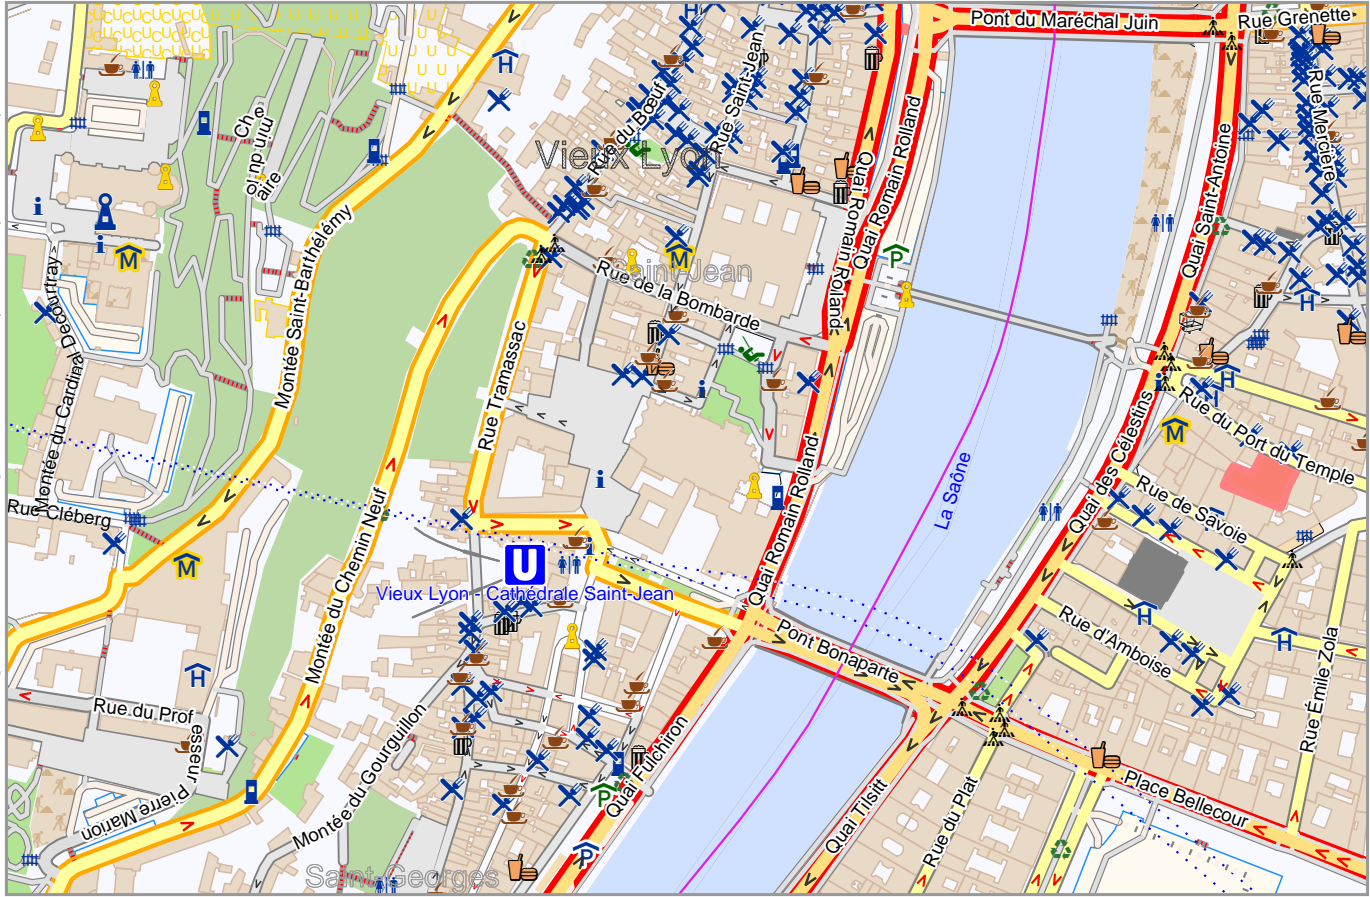

Example_Map

Map data © OpenStreetMap contributors

lon 4.82158 lat 45.75807 [nom. scale = 1 / 50000

lon 4.83315 lat 45.76338

pdfmap_20240416_201737_Example_Map_4.82736_45.7607_057.pdf

www.milvusmap.eu