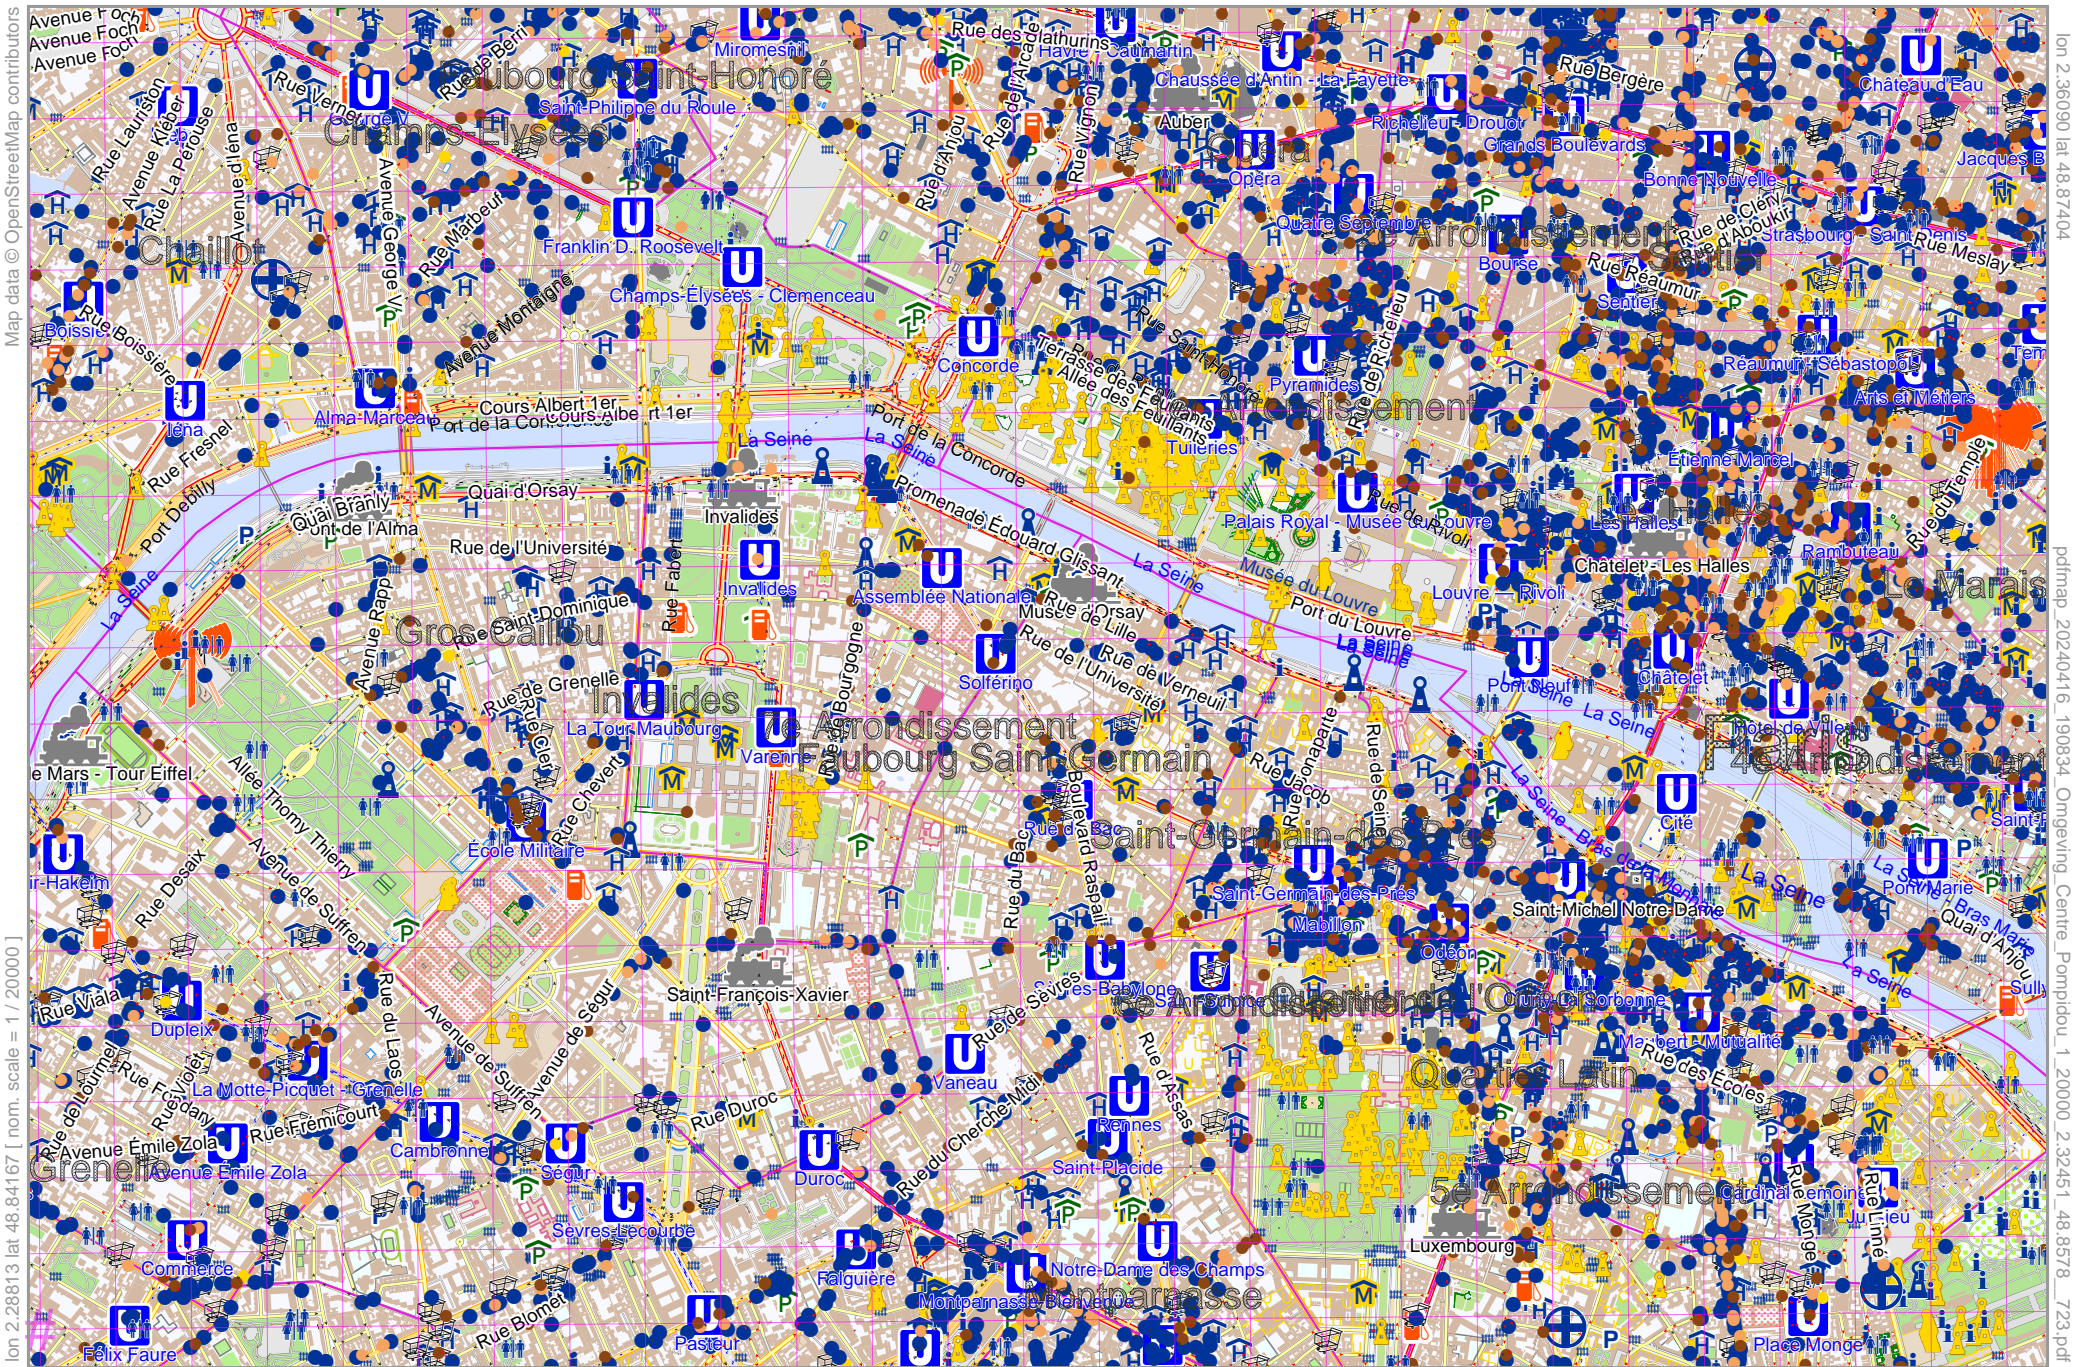

Omgeving Centre Pompidou 1_20000

Map data © OpenStreetMap contributors

lon 2.28813 lat 48.84167 [nom. scale = 1 / 20000]

lon 2.36090 lat 48.87404

pdfmap 20240416_190834_Omgeving_Centre_Pompidou_1_20000_2.32451_48.8578_723.pdf

UTM: 31 U easting 447.80 km northing 5410.20 km

UTM-Grid-width = 200m