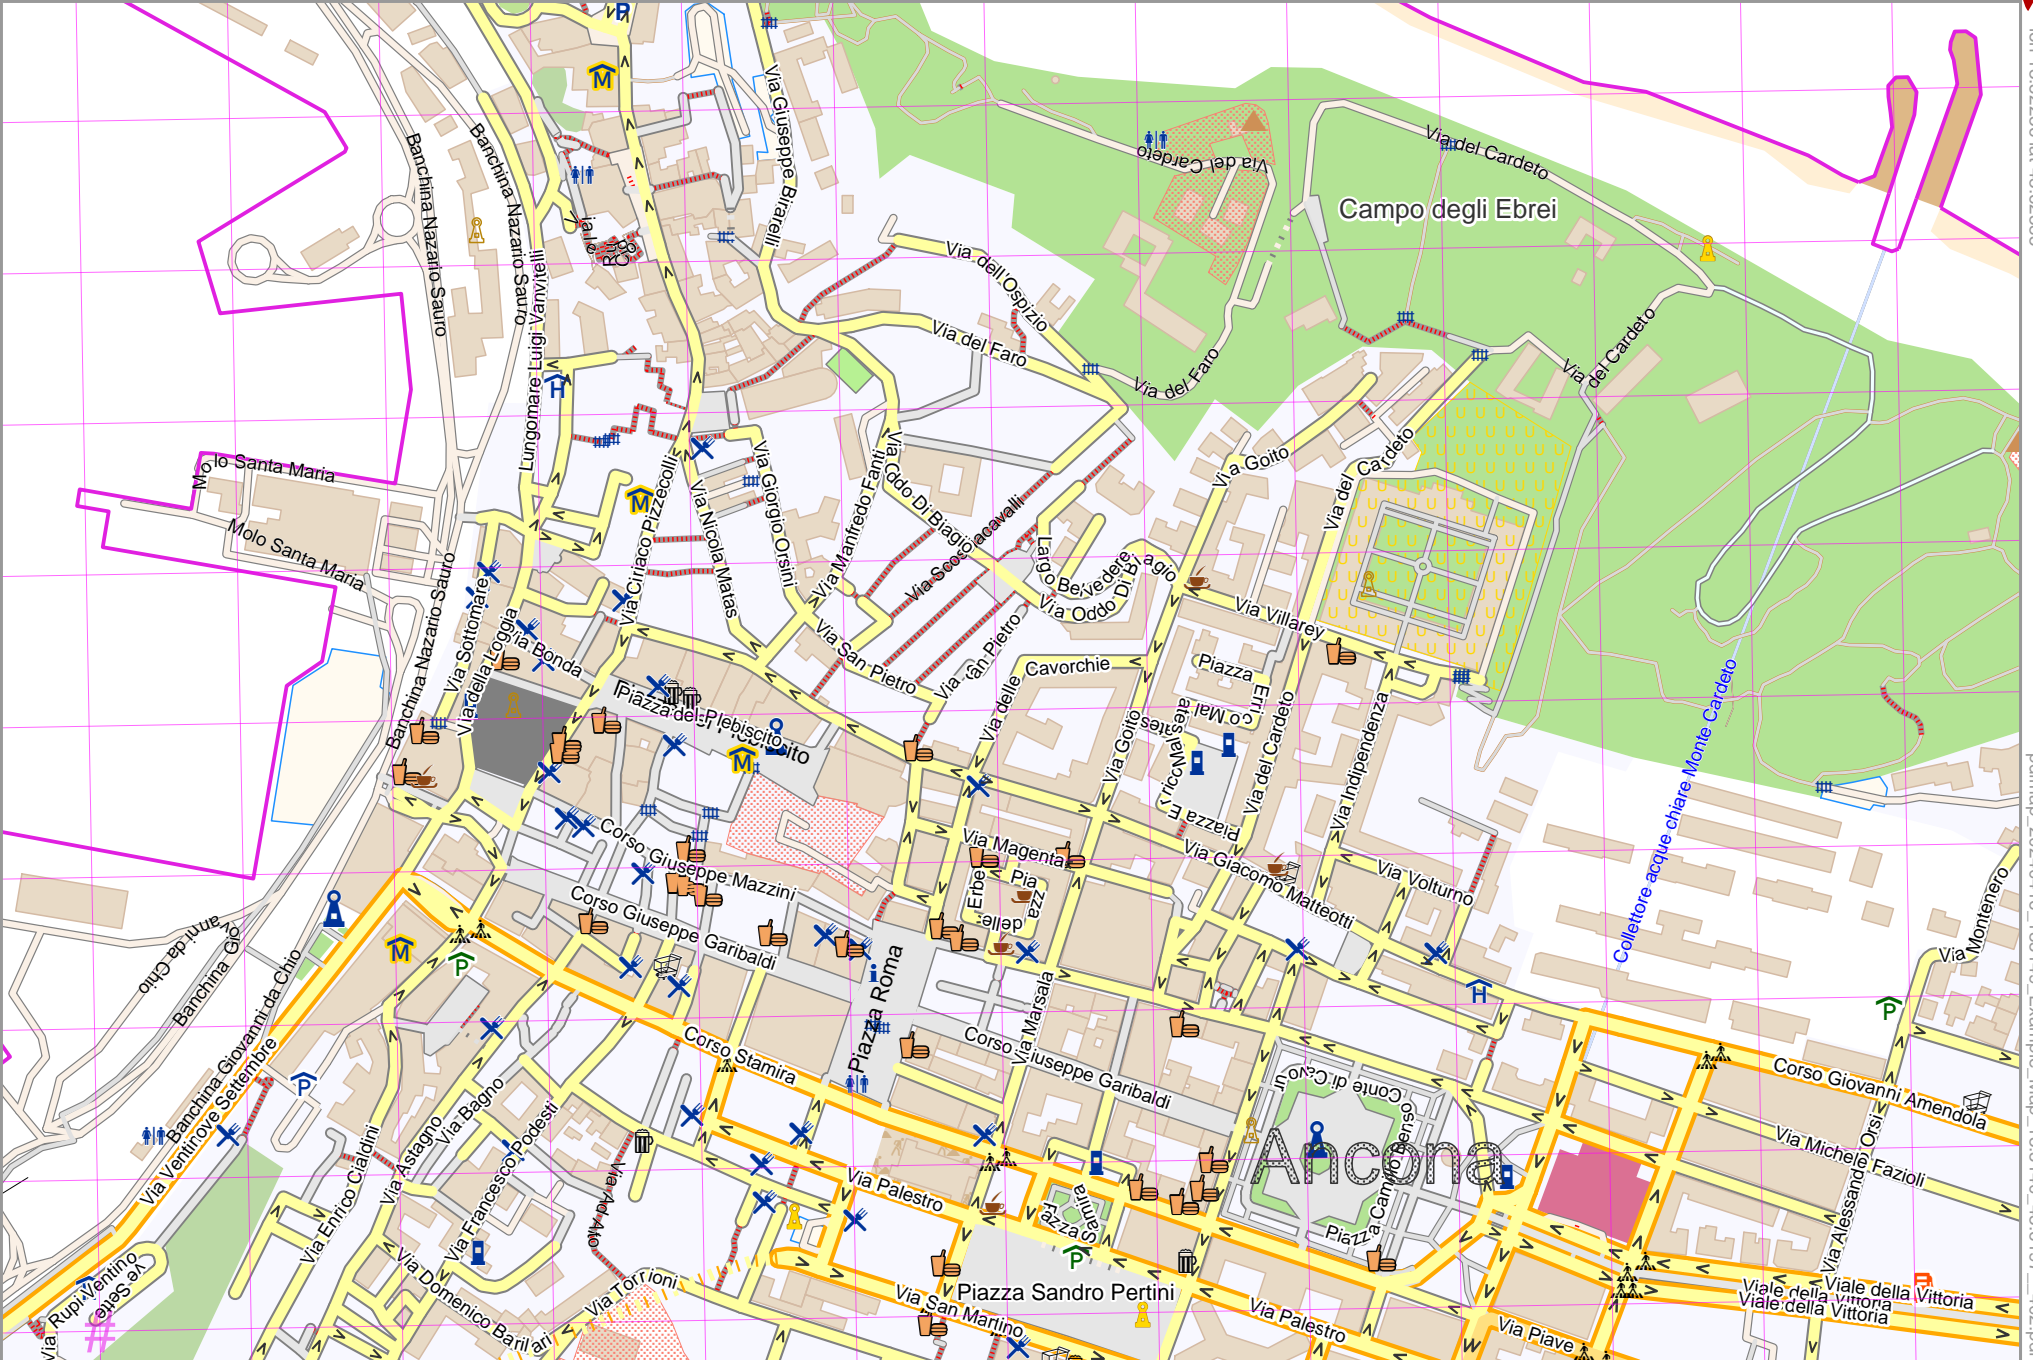

Map data © OpenStreetMap contributors

lon 13.52236 lat 43.62385

lon 13.50582 lat 43.61574 [ nom. scale = 1 / 5000 ]

pdfmap\_20240416\_186149\_Example\_Map\_13.5140\_43.6197\_402.pdf

# UTM: 33 T easting 379.50 km northing 4830.30 km

UTM-Grid-width = 100m

[www.milvusmap.eu](http://www.milvusmap.eu)