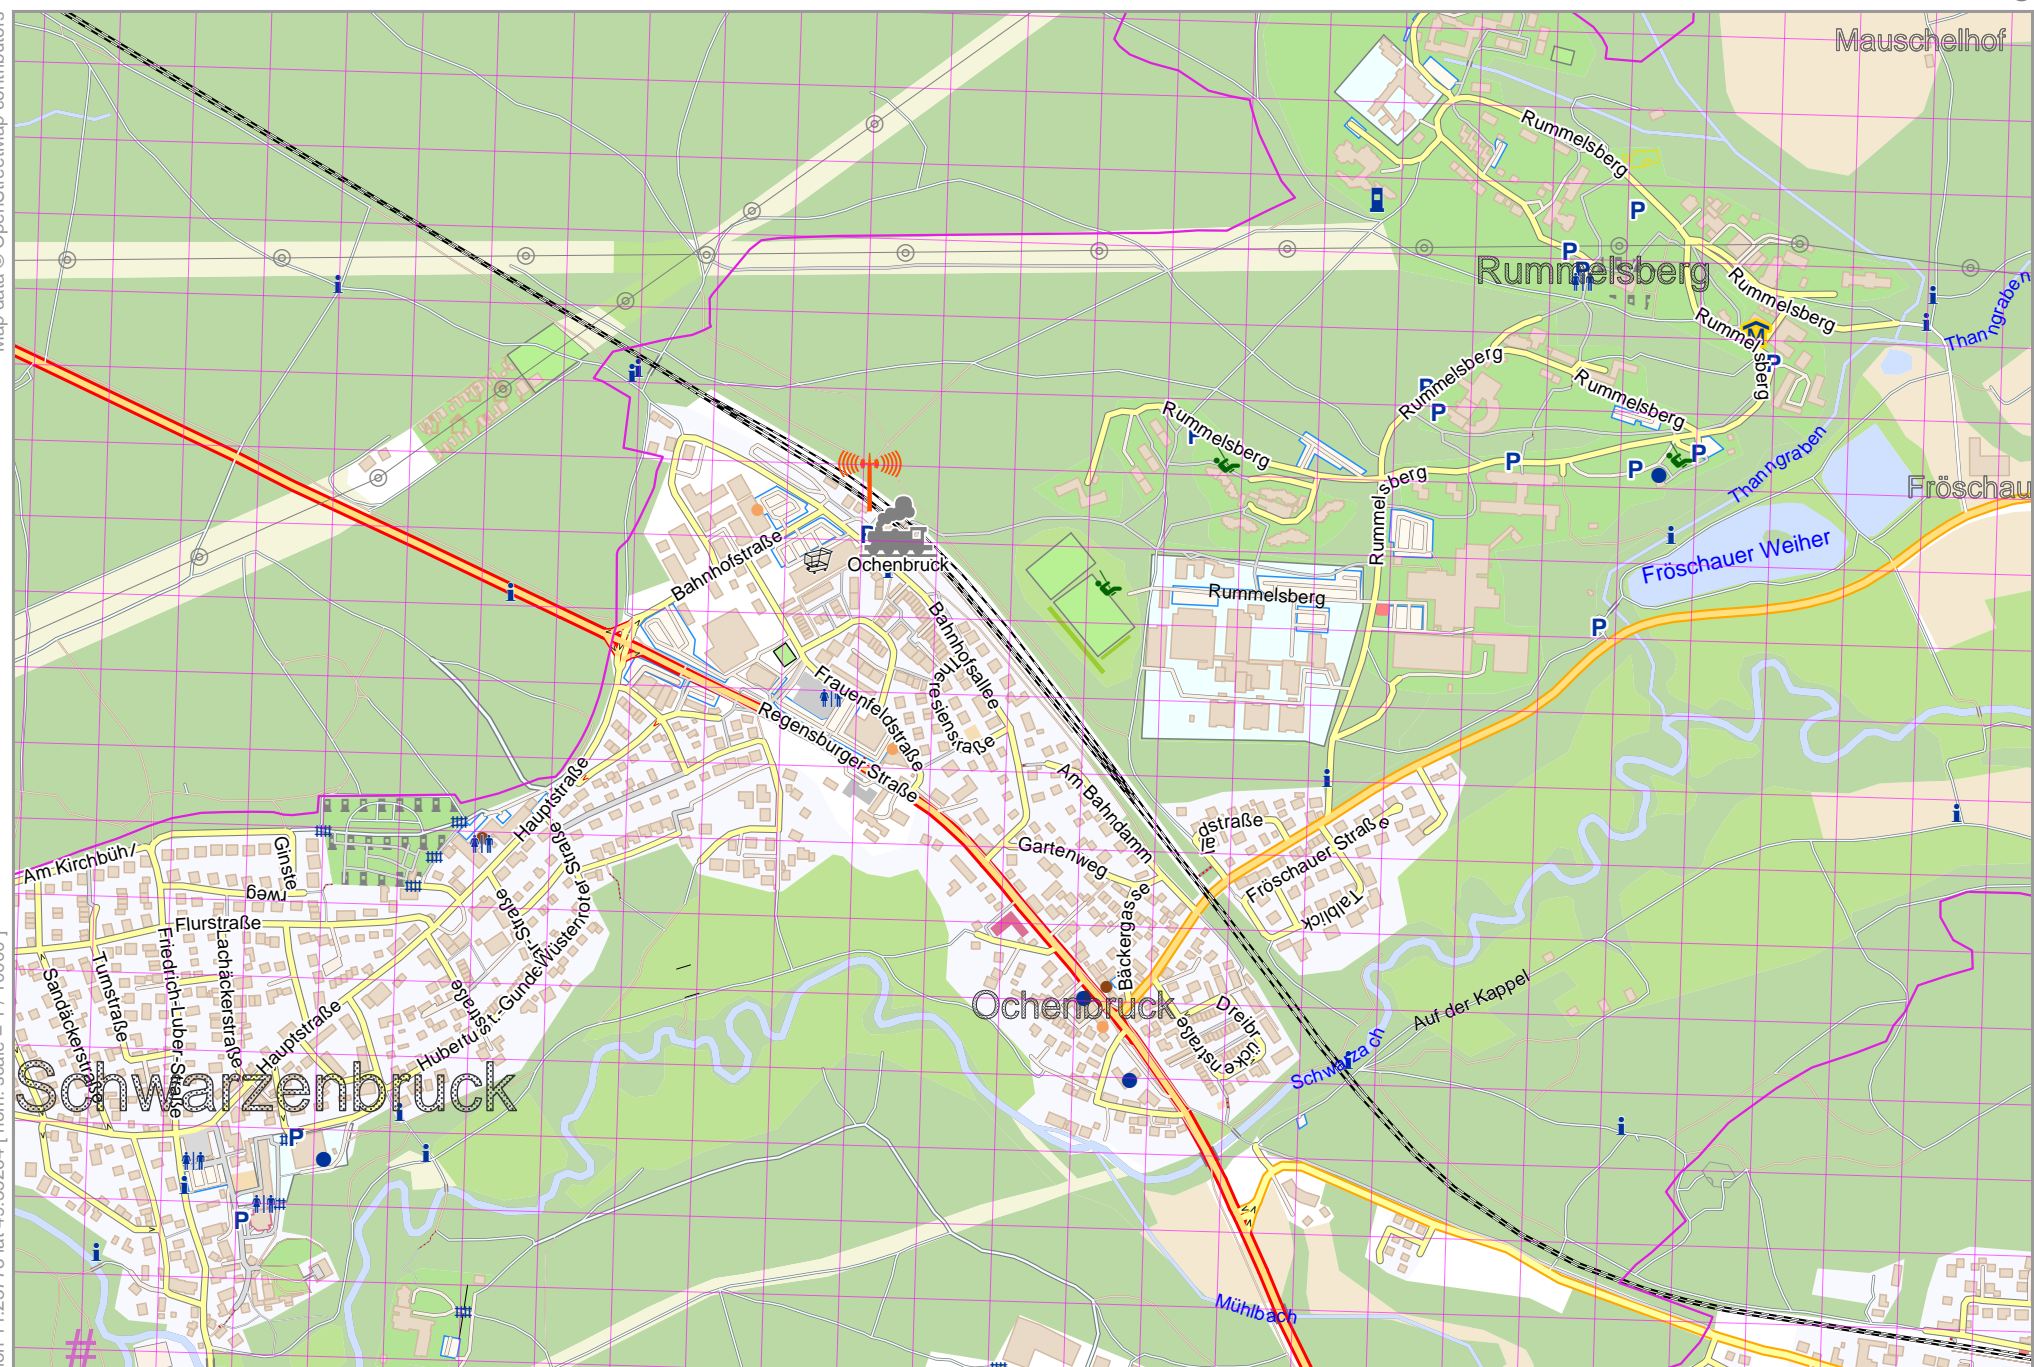

Map data © OpenStreetMap contributors

lon 11.23778 lat 49.35264 [nom. scale = 1 / 10000]

UTM: 32 U easting 662.60 km northing 5469.10 km
 UTM-Grid-width = 100m