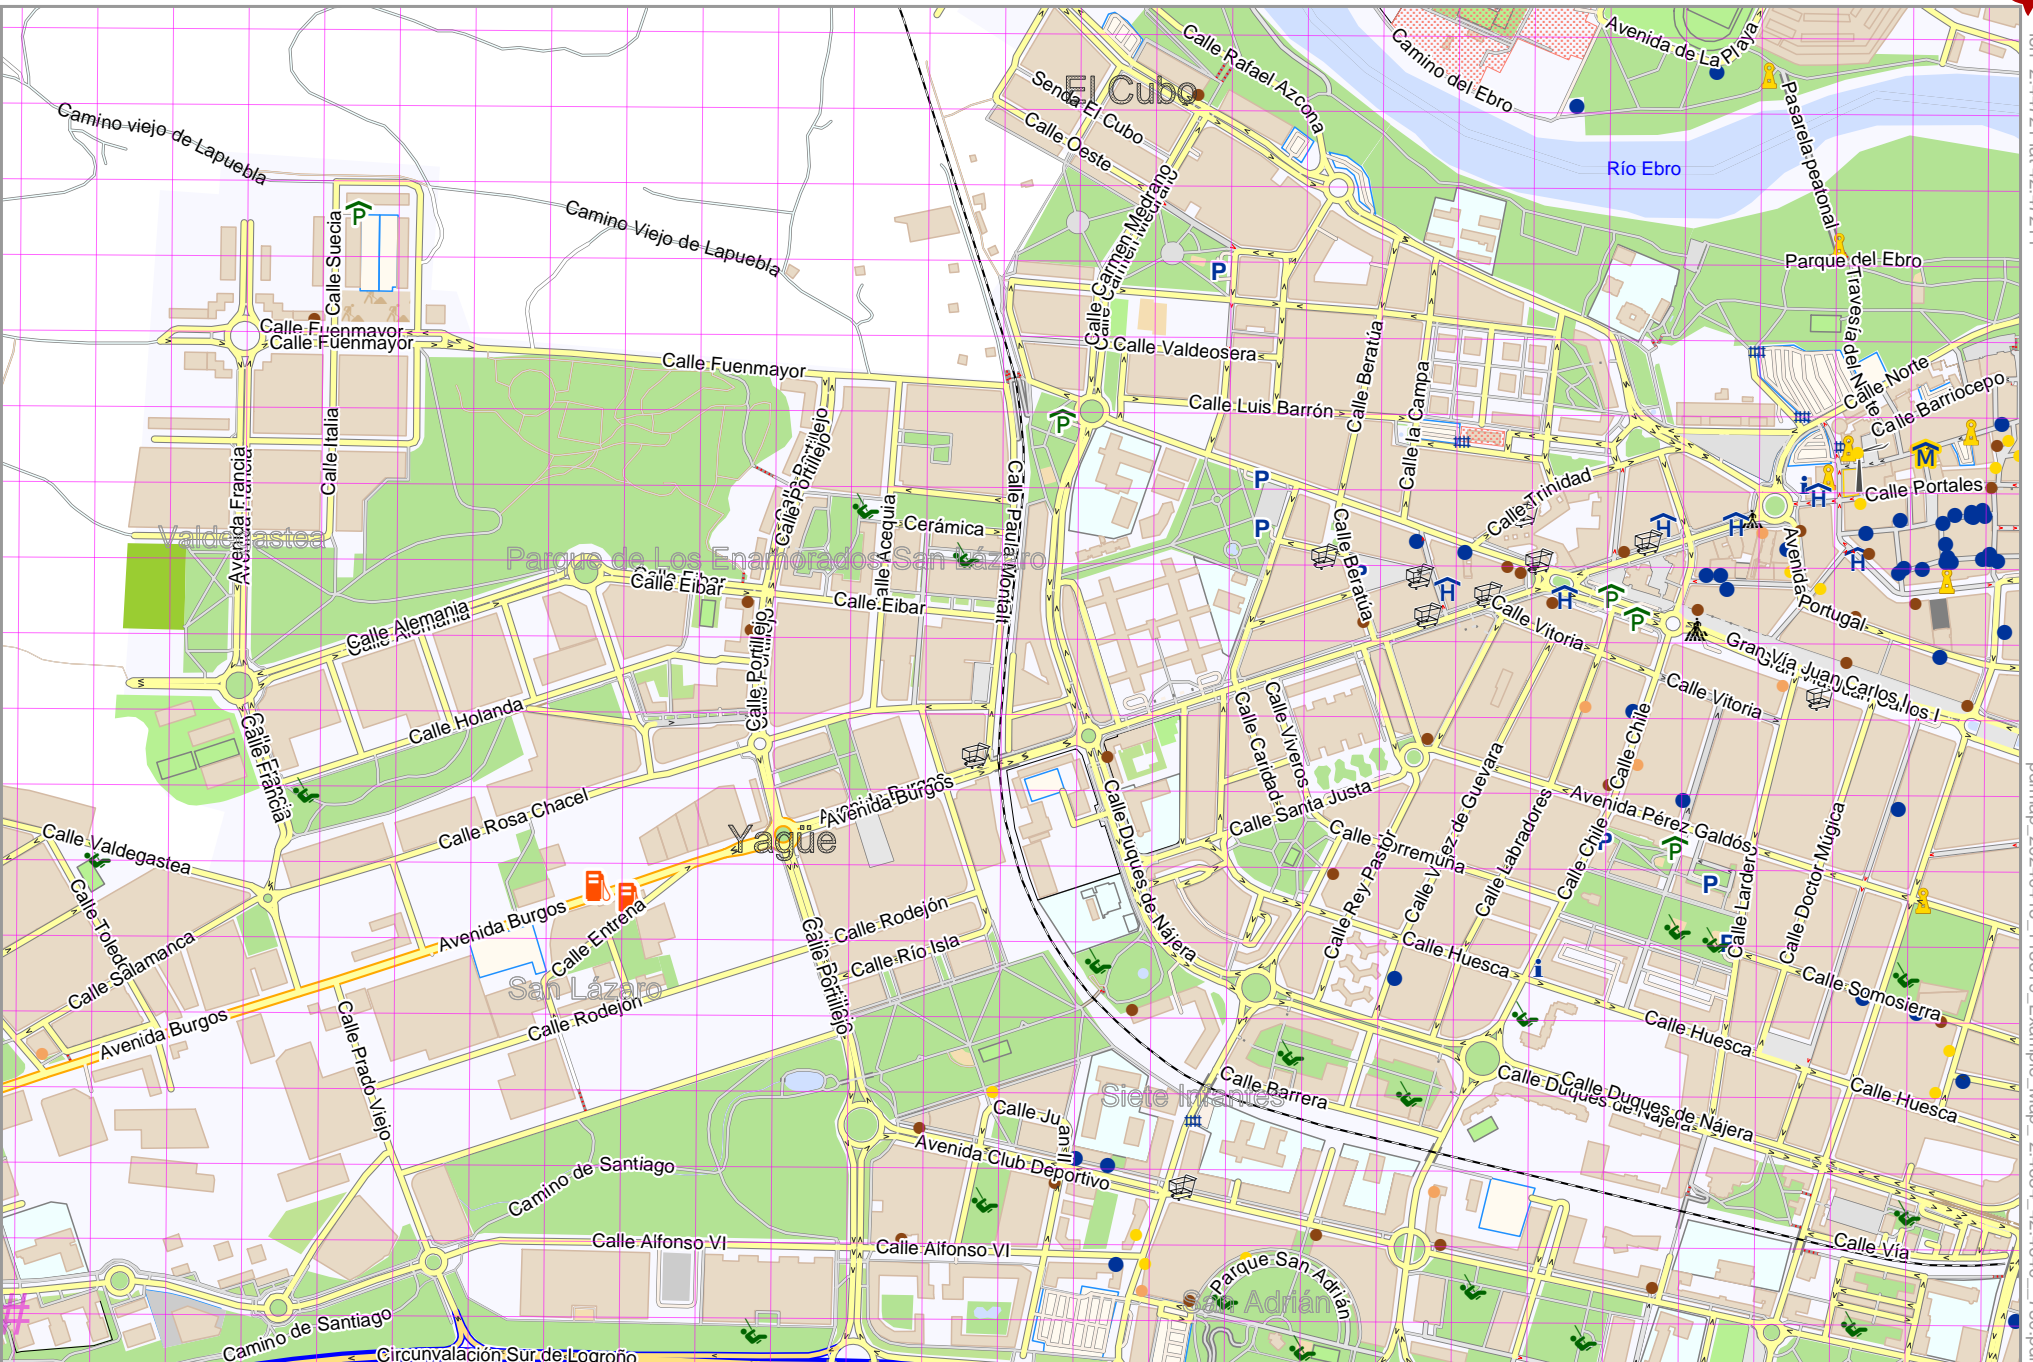

lon -2.44721 lat 42.47211

pdfmap\_20240415\_113619\_Example\_Map\_-24634\_424640\_750.pdf

Map data © OpenStreetMap contributors

lon -2.47967 lat 42.45591 [ nom. scale = 1 / 10000 ]

# UTM: 30 T easting 542.80 km northing 4700.60 km

UTM-Grid-width = 100m